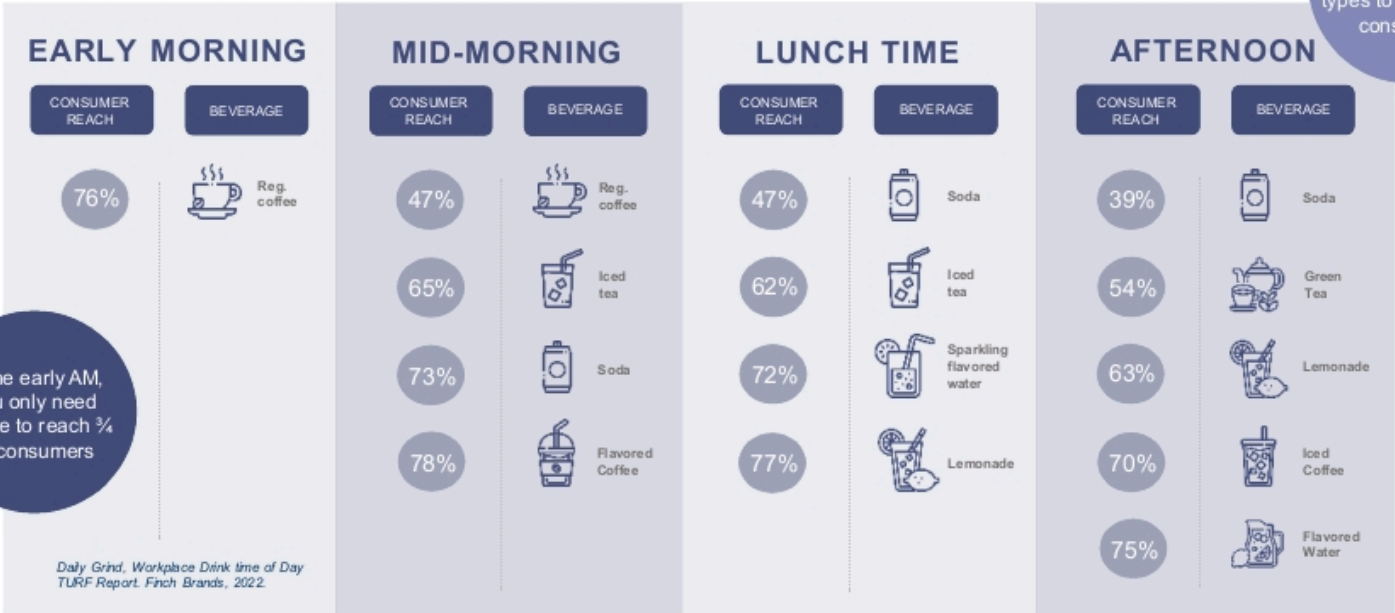

#### Iced Teas

ICED GREEN TEA  
WITH LEMON

- Select Tea
- Insert a Tea Freshpack
- Select 5oz Brew Size
- Select Tea
- Insert your 2nd Tea Freshpack
- Pour Over Ice

ARNOLD PALMER

Consumers' needs get more complex as the day goes on.  
 Variety adds **incremental consumers & consumption occasions.**

By afternoon, you need 5 different drink types to reach ¾ of consumers

In the early AM, you only need coffee to reach ¾ of consumers

www.wist.com