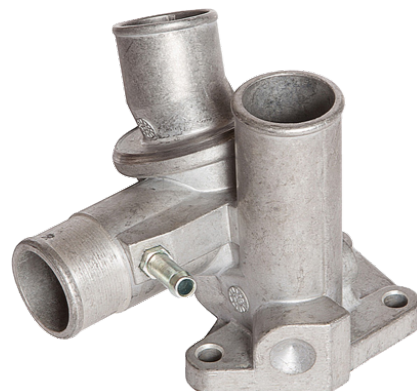

TH5070.85

Calorstat

by Vernet

VIO CAN

VIO USA

Original Equipment

FIAT 0005954579 - 5954579 ∞ LANCIA 0005954579 - 5954579

Application

Distributed By

www.opticatonlinevernet.com