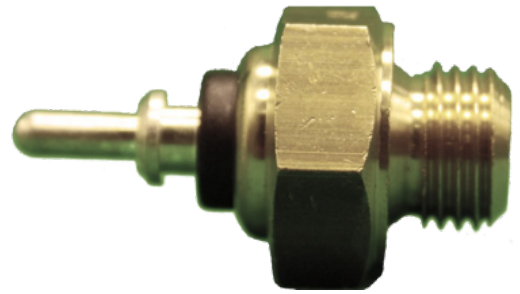

TS2897

Calorstat

by Vernet

VIO CAN VIO USA

Original Equipment

MERCEDES-BENZ 0065451424 - 0065453924

Application

Mercedes-Benz 190D (1984-1986), 190E (1984-1984), 230 (1974-1978), 240D (1974-1983), 280 (1974-1976), 280C (1974-1976), 280CE (1978-1981), 280E (1977-1981), 280S (1975-1976), 280SE (1977-1980), 300CD (1978-1985), 300D (1975-1981), 300SD (1978-1985), 300TD (1979-1981), 380SE (1984-1985), 380SEC (1982-1983), 380SEL (1981-1983), 380SL (1982-1984), 450SE (1973-1976), 450SEL (1973-1980), 450SL (1973-

Distributed By

www.opticatonlinevernet.com