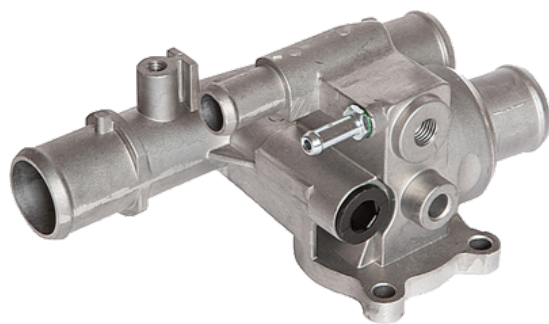

Distributed By

www.opticatonlinevernet.com

TH6590.88

Calorstat

by Vernet

VIO CAN

VIO USA

Original Equipment