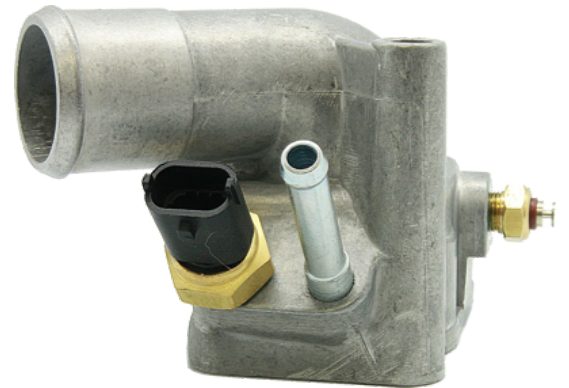

Distributed By

www.opticatonlinevernet.com

TH6852.92

Calorstat

by Vernet

VIO CAN VIO USA

Original Equipment

OPEL 1338001 - 1338435 - 6338035 - 95517670 & VAUXHALL 90536501 - 93181245 - 95517670