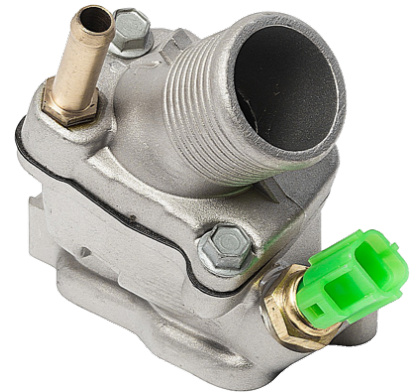

TH6866.90

Calorstat

by Vernet

VIO CAN

23926

VIO USA

234264

Original Equipment

VOLVO 30637216 - 30637243 - 30650023 - 30650469 - 30777476 - 31219205 -
31293698 - 31293700

Application

Volvo S60 (2002-2009), S80 (2004-2006), V70 (2003-2007), XC70 (2003-2007), XC90
(2003-2006)

Distributed By

www.opticatonlinevernet.com