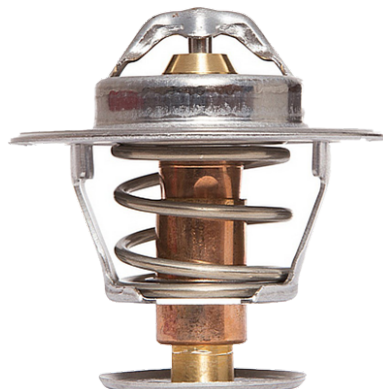

Distributed By

www.opticatonlinevernet.com

TH6063.82

Calorstat

by Vernet

VIO CAN

122

VIO USA