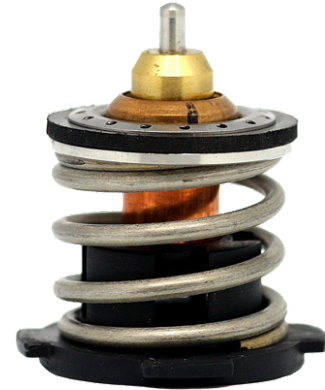

TH7274.87

Calorstat

by Vernet

VIO CAN

176257

VIO USA

791795

Original Equipment

AUDI 04E121113G ✕ SEAT 04E121113G ✕ SKODA 04E121113G ✕ VOLKSWAGEN 04E121113G

Application

Audi A3 (2013-2019), A3 Sportback e-tron (2016-2018), Q2 (2018-2019), Q3 (2016-2018)
✕ Seat Ateca (2017-2019), Leon (2016-2019) ✕ Volkswagen Golf (2015-2021), Golf SportWagen (2019-2019), Jetta (2013-2021)

Distributed By

www.opticatonlinevernet.com