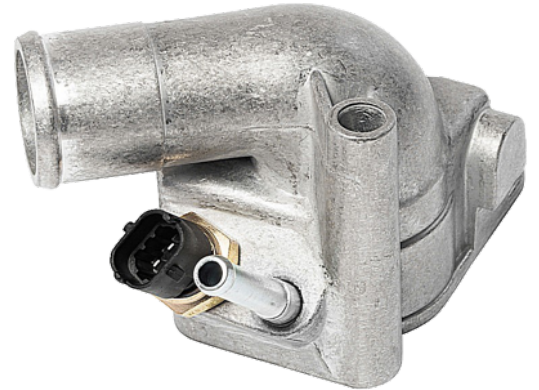

TH6517.92

Calorstat

by Vernet

VIO CAN

VIO USA

Original Equipment

OPEL 1338098 - 1338428 - 6286420 - 6338005 - 6338017 □ VAUXHALL 24456401 - 90536262 - 93174557 - 93176433 - 95517660

Application

Distributed By

www.opticatonlinevernet.com