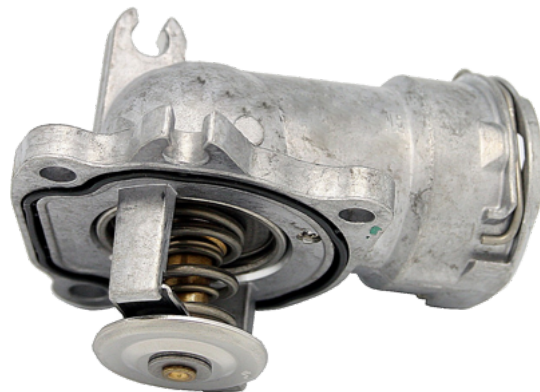

TH7071.87

Calorstat

by Vernet

VIO CAN

43999

VIO USA

285235

Original Equipment

MERCEDES-BENZ 6422000215 - 6422002015 - A6422002015

Application

Mercedes-Benz Sprinter 2500 (2016-2020), Sprinter 3500 (2016-2020)

Distributed By

www.opticatonlinevernet.com