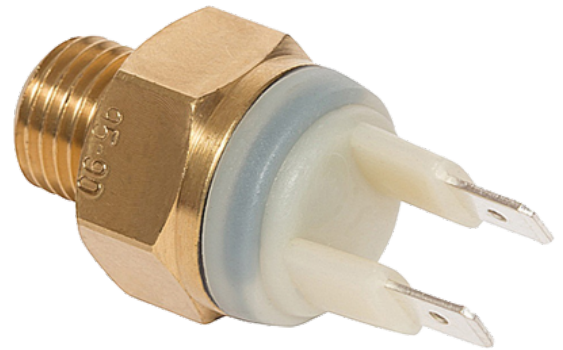

Original Equipment

AUDI 823959481D ✕ SEAT CA9526600 ✕ VOLKSWAGEN 823959481D

Application

Porsche 924 (1987-1988), 944 (1985-1989)

Distributed By

www.opticatonlinevernet.com

TS2601

Calorstat
by Vernet