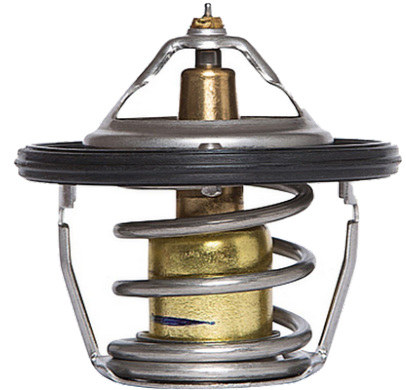

TH6736.78

Calorstat

by Vernet

VIO CAN

108403

VIO USA

1041373

Original Equipment

SUBARU 21200AA070 - 21200AA071 - 21200AA072 - 21210AA030

Application

Subaru Baja (2003-2006), Forester (1998-2013), Impreza (1995-2014), Legacy (1995-2019), Outback (2000-2019), SVX (1995-1997), WRX (2013-2014), WRX STI (2013-2020)

Distributed By

www.opticatonlinevernet.com