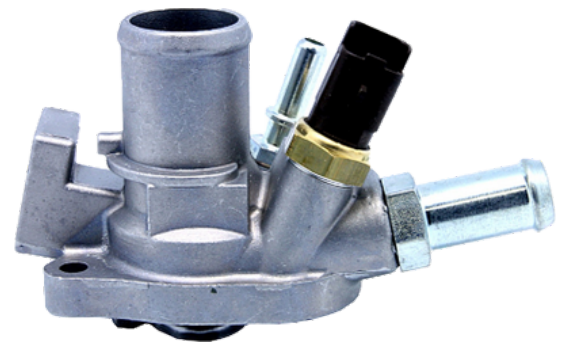

TH7228.80

Calorstat

by Vernet

VIO CAN

20452

VIO USA

146745

Original Equipment

ALFA ROMEO 55215006 - 55250168 - K04892642AC - K04892642AD - K68211424AA ✕ CHRYSLER 04892642AC - 55215006 - 55250168 - K04892642AC - K04892642AD - K68211424AA ✕ DODGE 04892642AA - 04892642AB - 04892642AD - 4892642AA - 4892642AD - 68119562AA ✕ FIAT 4892642AB - 55215006 - 55250168 - K04892642AC - K04892642AD - K68211424AA ✕ JEEP 04892642AA - 04892642AB - 04892642AD - 4892642AA - 4892642AD - 55250168 -

Application

Dodge Dart (2014-2015) ✕ Fiat 500 (2012-2019), 500L (2014-2020), 500X (2017-2018) ✕ Jeep Renegade (2015-2018)

Distributed By

www.opticatonlinevernet.com