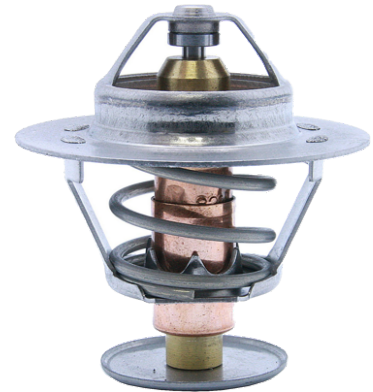

Distributed By

www.opticatonlinevernet.com

TH1538.82

Calorstat

by Vernet

VIO CAN VIO USA

Original Equipment

FIAT 5950116 - 7564583 ✕ NISSAN 743000640 ✕ PEUGEOT 133748