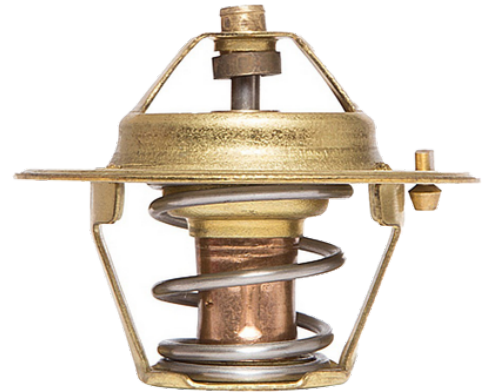

TH6510.88

Calorstat

by Vernet

VIO CAN

749

VIO USA

13035

Original Equipment

LAND ROVER ETC4765 □ ROVER 13H7604

Application

Land Rover Defender 90 (1997-1997), Discovery (1995-1998), Range Rover (1995-1995)

Distributed By

www.opticatonlinevernet.com