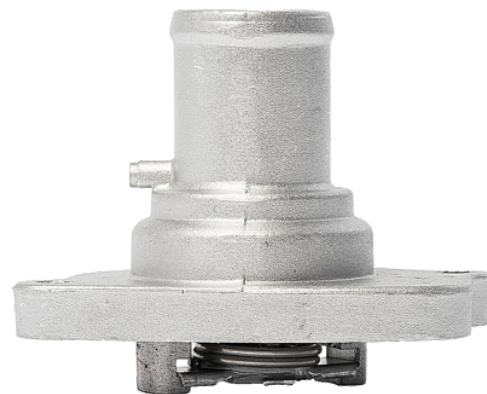

Original Equipment

mitsubishi 1305A280 - 1350A280 □ PEUGEOT 1607615180

Application

Mitsubishi Mirage (2014-2020), Mirage G4 (2017-2020)

Distributed By

www.opticatonlinevernet.com

TH6782.87

Calorstat
by Vernet