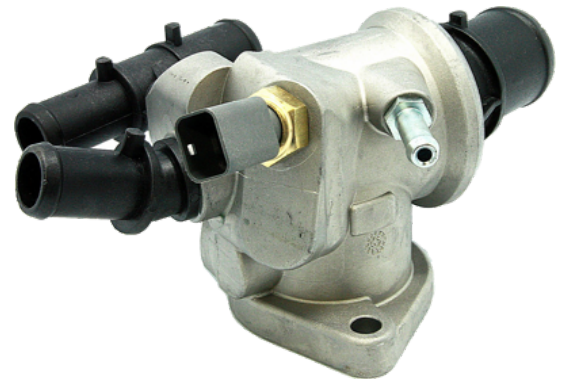

TH6868.88

Calorstat
by Vernet

VIO CAN VIO USA

Original Equipment

FIAT 0046559840 - 46559840 ∓ LANCIA 0046559840 - 46559840

Application

Distributed By

www.opticatonlinevernet.com