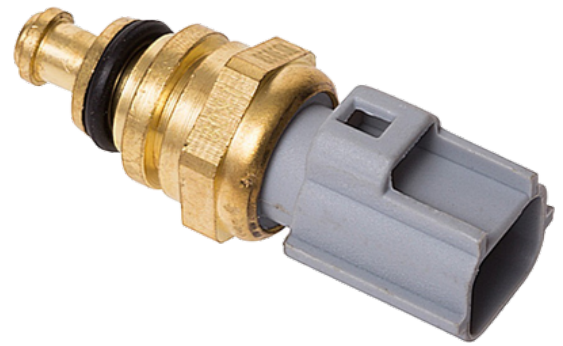

Distributed By

www.opticatonlinevernet.com

WS3038

Calorstat

by Vernet

VIO CAN

246996

VIO USA