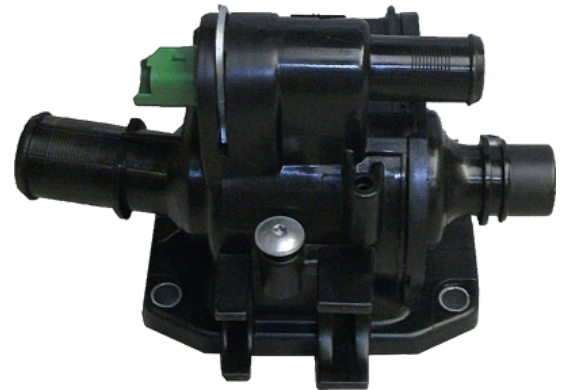

by Vernet

VIO CAN VIO USA

Original Equipment

FORD 1148098 - 1348620 - 1485768 - 1516694 - 1633908 - 2S6Q8A586AA -
2S6Q8A586AB - 2S6Q8A586AC - 2S6Q8A586AD ✕ MAZDA Y401151H0 -
Y401151H0B - Y401151H0C ✕ PEUGEOT 1336V6 - 9654393880 - 9671565980 ✕
SUZUKI 1769073J01 - 1769073J01000 ✕ TOYOTA SU00100713