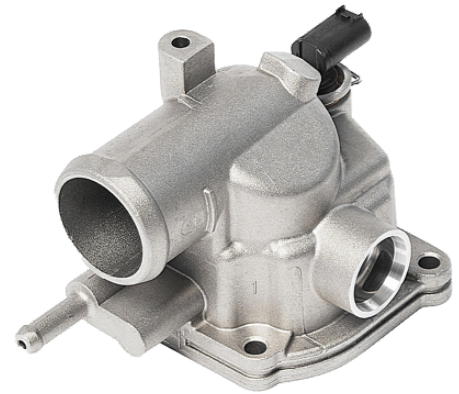

TH6846.92

Calorstat

by Vernet

VIO CAN VIO USA

Original Equipment

MERCEDES-BENZ 6112000515 - 6112030875 - 6112031175 - 6112031375 -
6132000015 - 6132000115 - 6132030175 - A6112000515

Application

Distributed By

www.opticatonlinevernet.com