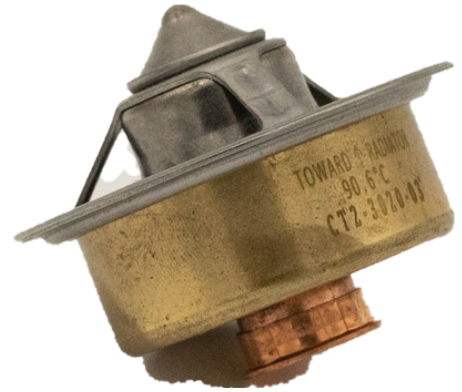

TBS1008.8

Calorstat
by Vernet

VIO CAN VIO USA

Original Equipment

Application

Distributed By

www.opticatonlinevernet.com