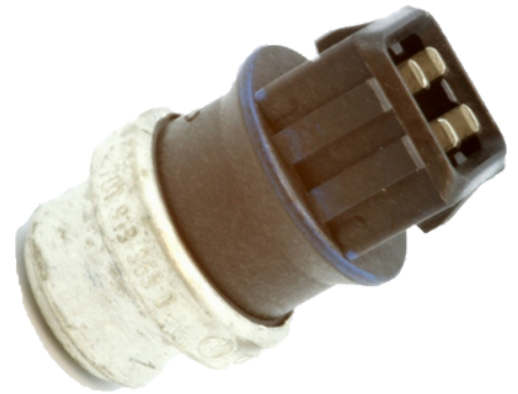

WS2626

Calorstat

by Vernet

VIO CAN VIO USA

Original Equipment

AUDI 701919369D α VOLKSWAGEN 701919369D

Application

Distributed By

www.opticatonlinevernet.com