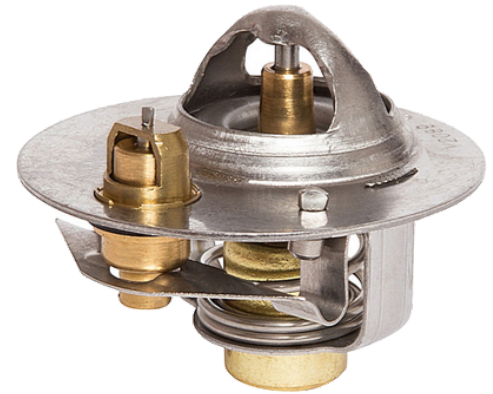

Application

Distributed By

www.opticatonlinevernet.com

TH5980.88

Calorstat

by Vernet

VIO CAN VIO USA

Original Equipment