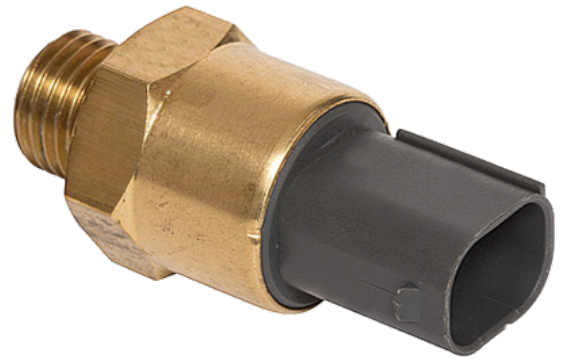

Distributed By

www.opticatonlinevernet.com

TS2708

Calorstat

by Vernet

VIO CAN

2622

VIO USA