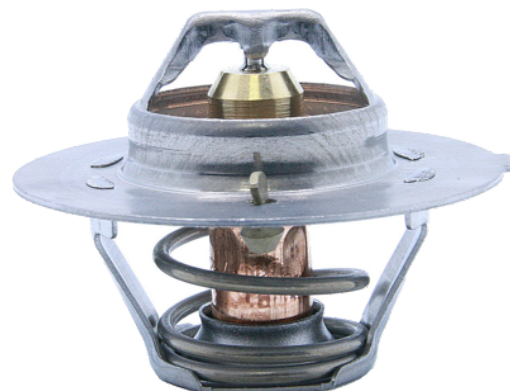

TH2620.82

Calorstat

by Vernet

VIO CAN

VIO USA

Original Equipment

FIAT 9150072380 ✕ PEUGEOT 133747 - 91500723

Application

Distributed By

www.opticatonlinevernet.com