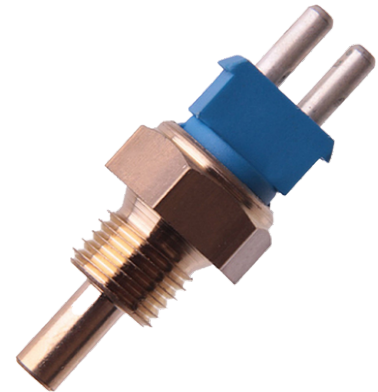

BMW 13621703993 Ꞇ LAND ROVER 1703993 - MEK100160 Ꞇ ROVER MEK000020
- MEK100160A

Application

Distributed By

www.opticatonlinevernet.com

WS3049

Calorstat

by Vernet

VIO CAN