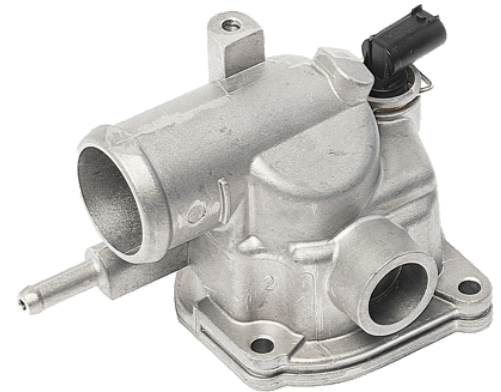

TH6847.87

Calorstat

by Vernet

VIO CAN

3635

VIO USA

43327

Original Equipment

CHRYSLER 05080146AA - 05080146AB - 5080146AA - 5080146AB α JEEP
05080146AA - 05080146AB - 5080146AA - 5080146AB α MERCEDES-BENZ
0052036275 - 6112000215 - 6112000715 - 6112030475 - 6112030575 -
6112031575 - 6112031975 - 6462001215 - A6112000715 - A6462001215

Application

Dodge Sprinter 2500 (2003-2006), Sprinter 3500 (2003-2006)

Distributed By

www.opticatonlinevernet.com