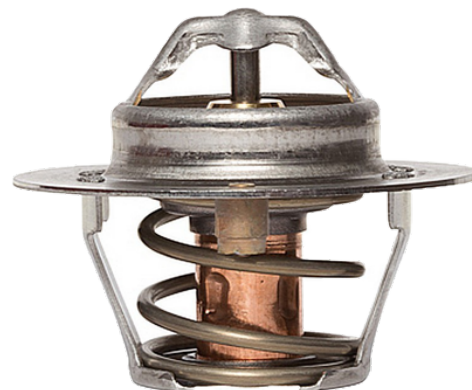

TH5977.92

Calorstat
by Vernet

VIO CAN VIO USA

Original Equipment

FORD 4356548 - 6758566 - 91TM8575AA - YU3E8575BA

Application

Distributed By

www.opticatonlinevernet.com