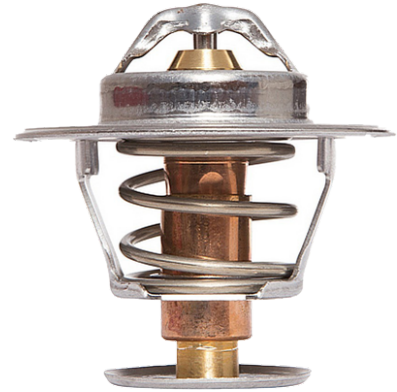

TH6063.71

Calorstat
by Vernet

VIO CAN VIO USA

Original Equipment

Application

Distributed By

www.opticatonlinevernet.com