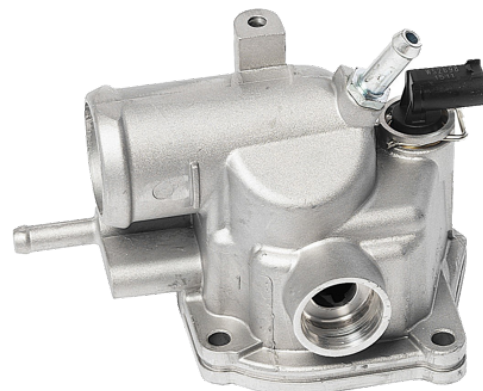

Application

Chevrolet Cobalt (2005-2010), Equinox (2010-2017), Malibu (2004-2014)

Distributed By

www.opticatonlinevernet.com

TH6884.92

Calorstat
by Vernet

VIO CAN VIO USA

Original Equipment