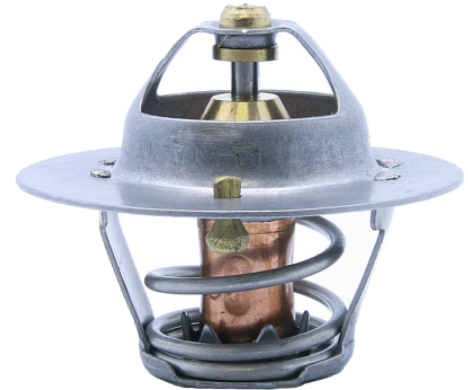

Application

Honda Passport (1995-1996) ✕ Isuzu Pickup (1995-1995), Rodeo (1995-1997)

Distributed By

www.opticatonlinevernet.com

TH5971.88

Calorstat

by Vernet

VIO CAN VIO USA