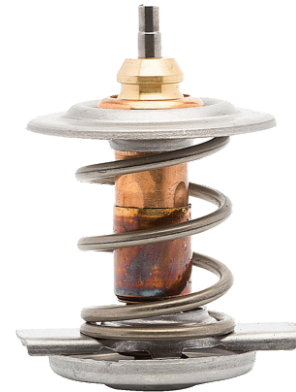

TH6862.83

Calorstat

by Vernet

VIO CAN

16870

VIO USA

150725

Original Equipment

PORSCHE 99610612552 - 99610612553

Application

Porsche 911 (1999-2008), Boxster (1997-2008), Cayman (2006-2008)

Distributed By

www.opticatonlinevernet.com