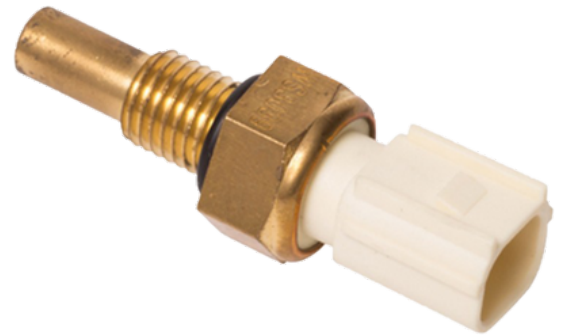

WS3039

Calorstat
by Vernet

VIO CAN VIO USA

Original Equipment

HONDA 37870RTA005 - 37870RWCA01 - 37870RZA007

Application

Distributed By

www.opticatonlinevernet.com