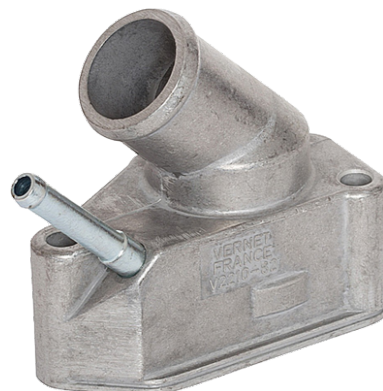

TH6237.92

Calorstat

by Vernet

VIO CAN VIO USA

Original Equipment

OPEL 1338079 - 1338431 or VAUXHALL 90501081 - 95517664

Application

Distributed By

www.opticatonlinevernet.com