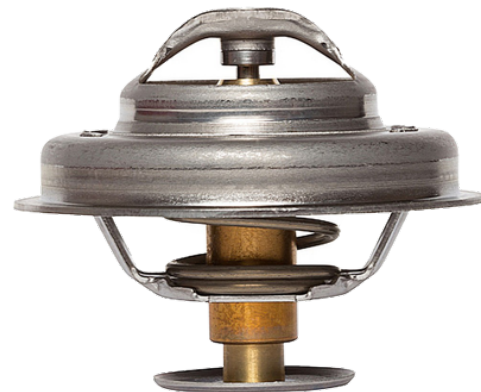

TH1547.88

Calorstat
by Vernet

VIO CAN

VIO USA

Original Equipment

JEEP 7700697157 ✕ RENAULT 7700697157 - 7701697175

Application

Distributed By

www.opticatonlinevernet.com