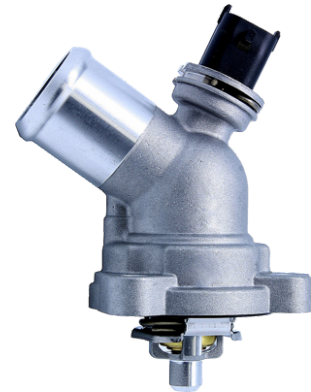

TE7254.102

Calorstat
by Vernet

VIO CAN

5277

VIO USA

95855

Original Equipment

CHEVROLET 25192923 - 25199831 - 96988257 ✕ DAEWOO 25192923 - 25199831
- 96988257 ✕ OPEL 25199831 - 96988257 ✕ VAUXHALL 25199831 - 96988257

Application

Chevrolet Spark (2013-2015)

Distributed By

www.opticatonlinevernet.com