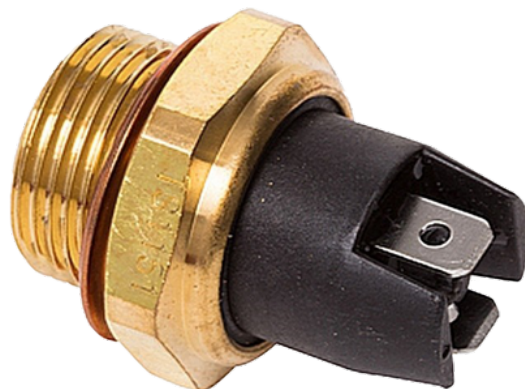

Application

Land Rover Defender 90 (1997-1997), Discovery (1995-1998)

Distributed By

www.opticatonlinevernet.com

TS1568

Calorstat

by Vernet

VIO CAN VIO USA