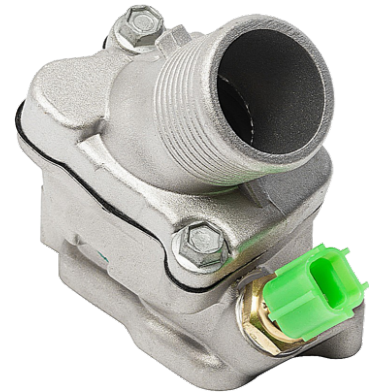

TH6865.90

Calorstat

by Vernet

VIO CAN

3476

VIO USA

47266

Original Equipment