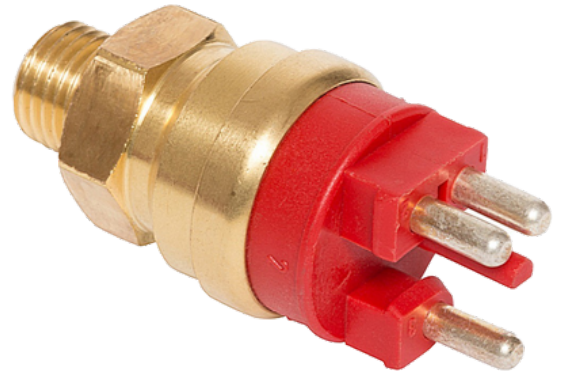

Distributed By

www.opticatonlinevernet.com

TS2624

Calorstat

by Vernet

VIO CAN VIO USA

Original Equipment

MERCEDES-BENZ 0065454224