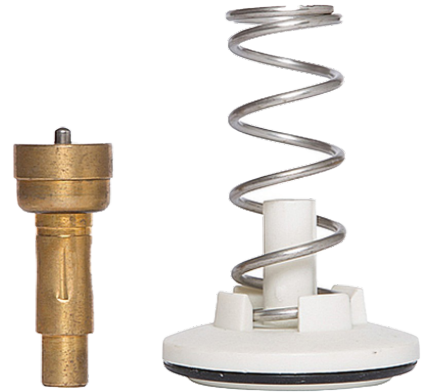

VIO CAN VIO USA

Original Equipment

AUDI 03C121110A ✕ SEAT 03C121110A ✕ VOLKSWAGEN 03C121110A

Application

Distributed By

www.opticatonlinevernet.com

TH6969.90

Calorstat