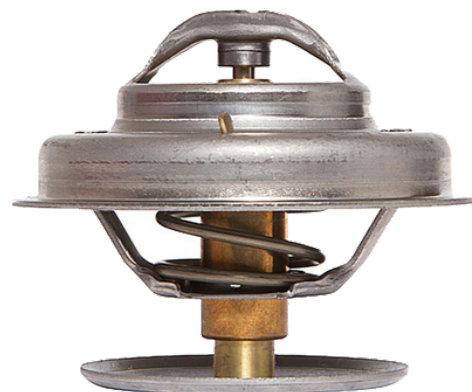

TH1183.83

Calorstat
by Vernet

VIO CAN VIO USA

Original Equipment

FORD ERT142 ✕ PEUGEOT 133734 ✕ RENAULT 7700578467 - 7901245278 ✕
TALBOT 133734 ✕ VOLVO 2733202

Application

Distributed By

www.opticatonlinevernet.com