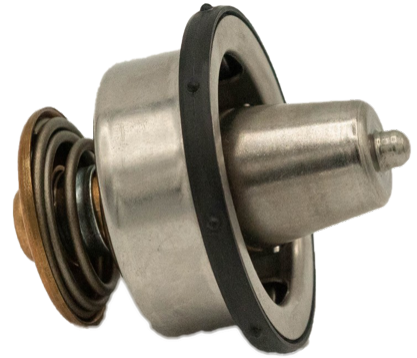

TBS1007.8

Calorstat
by Vernet

VIO CAN VIO USA

Original Equipment

FEDERAL MOGUL 1842130

Application

Distributed By

www.opticatonlinevernet.com