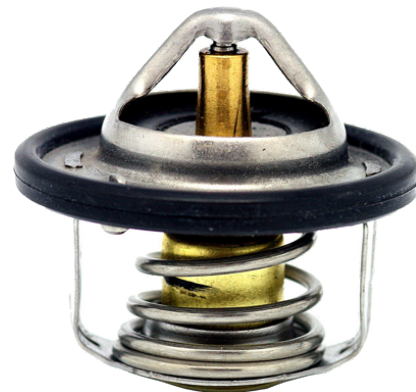

TH7184.88

Calorstat
by Vernet

VIO CAN

265

VIO USA

171

Original Equipment

FIAT 71750802 ✕ LANCIA 71750802 ✕ SUZUKI 1767066D01 - 1767066D01000 - 1767066M00

Application

Suzuki Vitara (1999-2001)

Distributed By

www.opticatonlinevernet.com