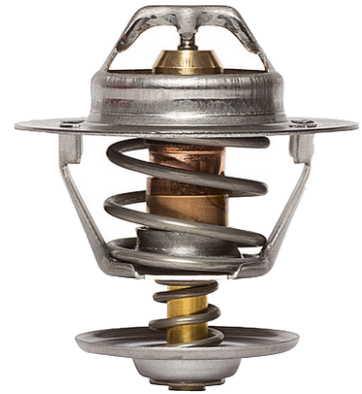

Application

Kia Sportage (1995-2000) ✕ Mazda 323 (1995-1995), Miata (1995-1997), MX-3 (1995-1996), Protege (1995-1995)

Distributed By

www.opticatonlinevernet.com

TH6293.82

Calorstat
by Vernet

VIO CAN VIO USA