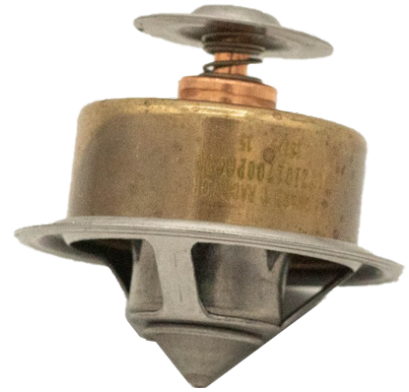

VIO CAN

VIO USA

Original Equipment

CUMMINS 3917324

Application

Distributed By

www.opticatonlinevernet.com

TBS1007.8