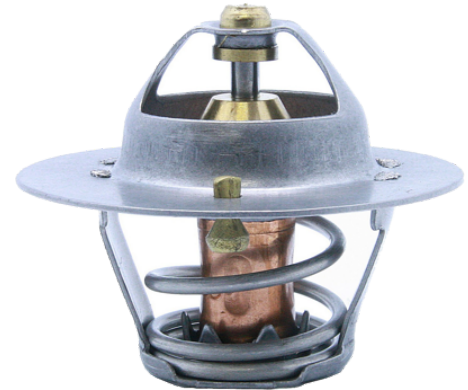

Distributed By

www.opticatonlinevernet.com

TH5971.82

Calorstat

by Vernet

VIO CAN

4

VIO USA