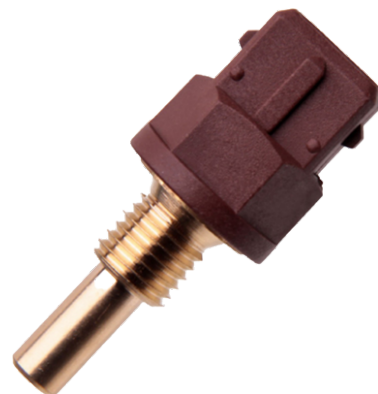

WS3055

Calorstat

by Vernet

VIO CAN VIO USA

Original Equipment

DAIMLER LHE1600AA Ꝁ LAND ROVER MEK100060L Ꝁ MG MEK100060

Application

Distributed By

www.opticatonlinevernet.com