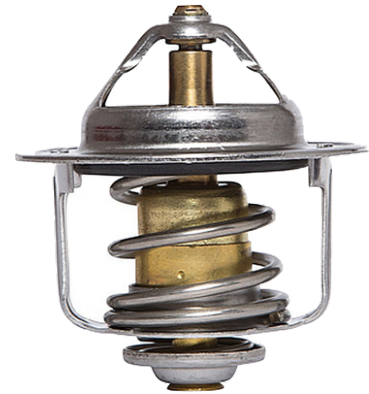

TH6858.89

Calorstat
by Vernet

VIO CAN VIO USA

Original Equipment

ISUZU 8971351451 - 8980255570 ✕ OPEL 1338005 - 1338724 ✕ VAUXHALL
97135145 - 98025557

Application

Distributed By

www.opticatonlinevernet.com