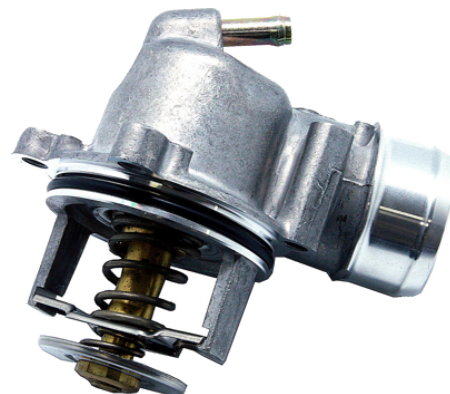

Distributed By

www.opticatonlinevernet.com

TH7162.87

Calorstat

by Vernet

VIO CAN

296

VIO USA