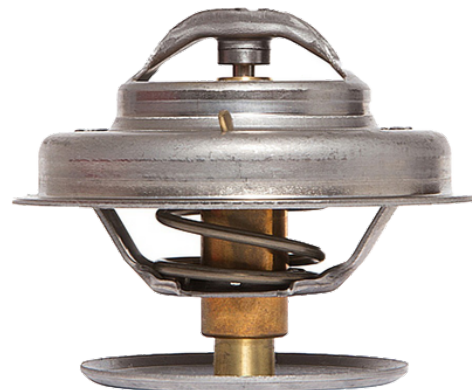

TH1183.87

Calorstat

by Vernet

VIO CAN

VIO USA

Original Equipment

FIAT 7910247116 ✕ LANCIA 7910247116 ✕ PEUGEOT 133760 - 7910246113 ✕
RENAULT 7700710657 - 7701349173 ✕ VOLVO 273480 - 2734804 - 32734804

Application

Volvo 262 (1976-1981), 264 (1976-1982), 265 (1976-1981), 760 (1986-1990), 780 (1987-1990)

Distributed By

www.opticatonlinevernet.com