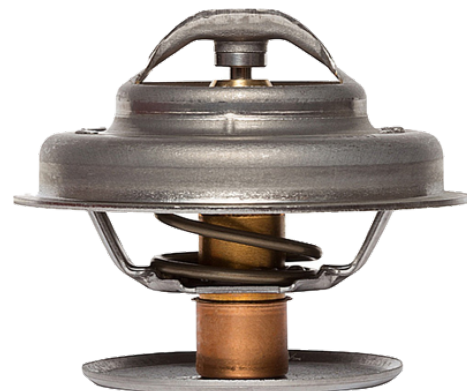

TH1533.88

Calorstat
by Vernet

VIO CAN VIO USA

Original Equipment

JEEP 7700657955 - 7701349415 ✎ RENAULT 7700657955 - 7701349415

Application

Distributed By

www.opticatonlinevernet.com