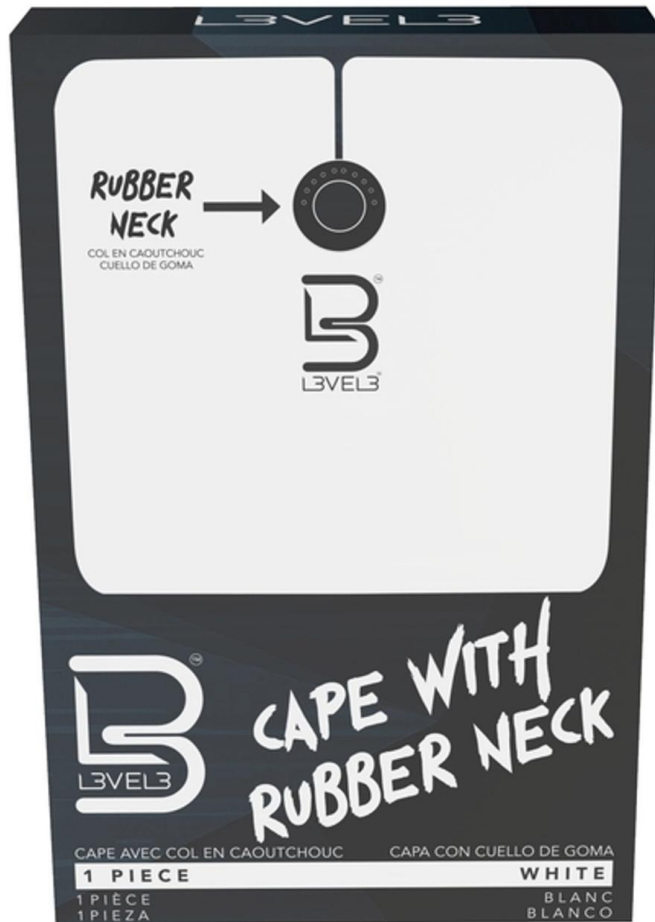

LEVEL3 WHITE CAPE W/RUBBER NECK

Price: