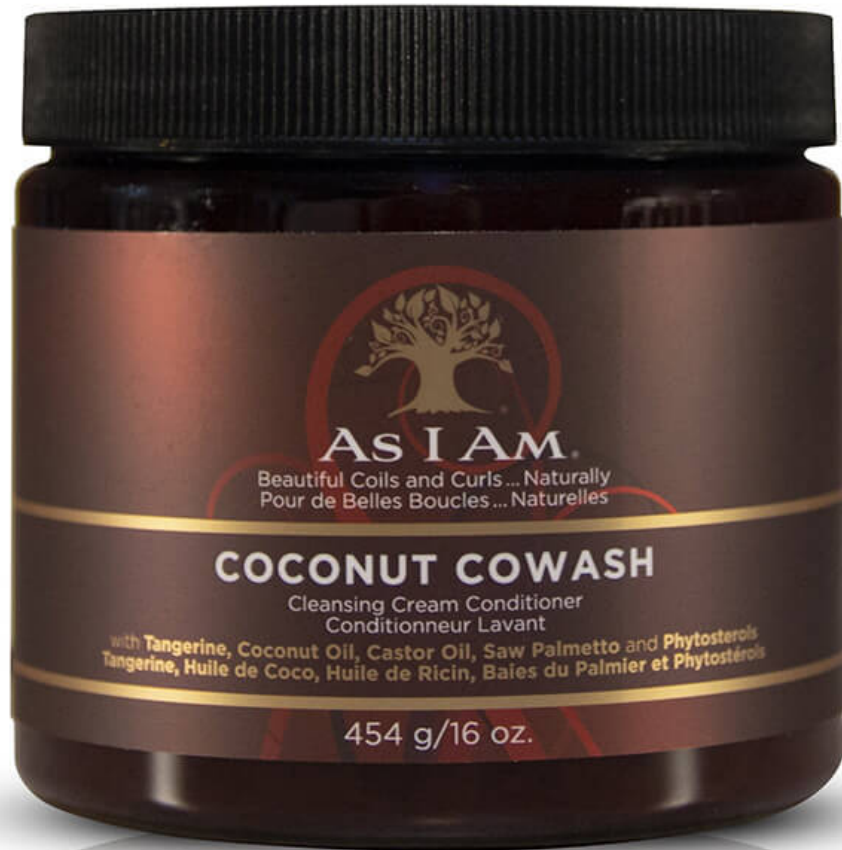

AS I AM COCONUT CO-WASH 16oz

Price: