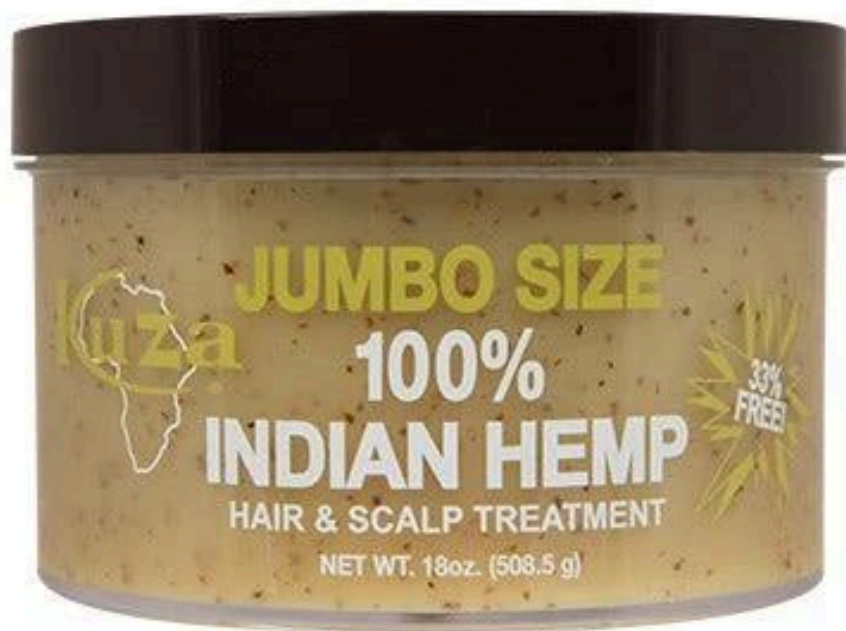

Price:

KN95 FACE MASK 5-LAYER RESPIRATOR

Price:

KRAZY GLUE ORG ALL PURPOSE .07oz [CS/48]

Price:

KUZA INDIAN HEMP HAIR & SCALP TREAT 18oz

Price:

KUZA INDIAN HEMP HAIR & SCALP TREAT 4oz