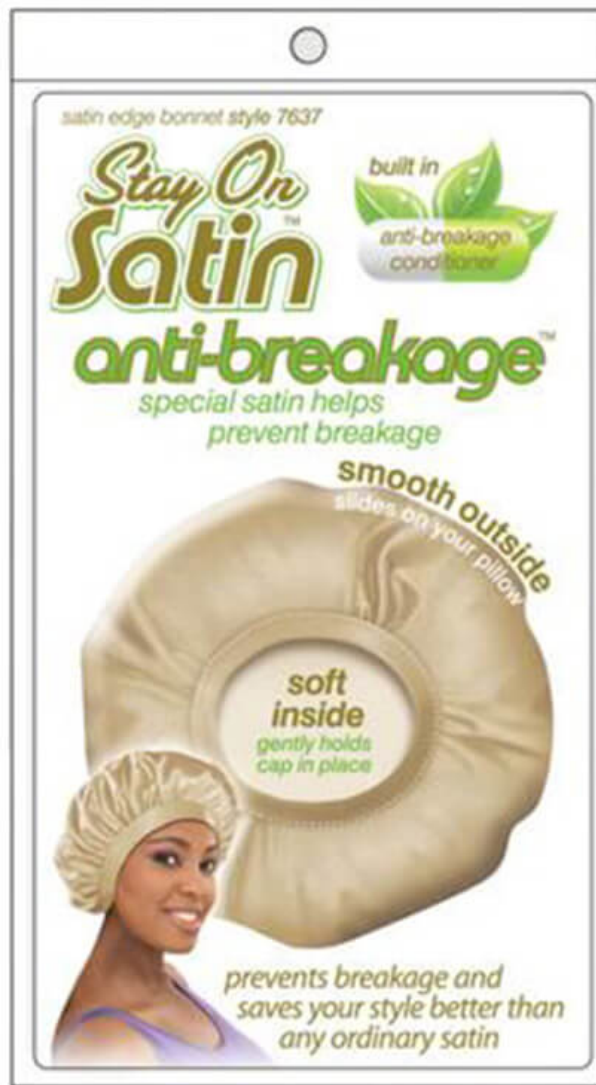

TRIPLE GRO SATIN LG BONNET #7637

Price: