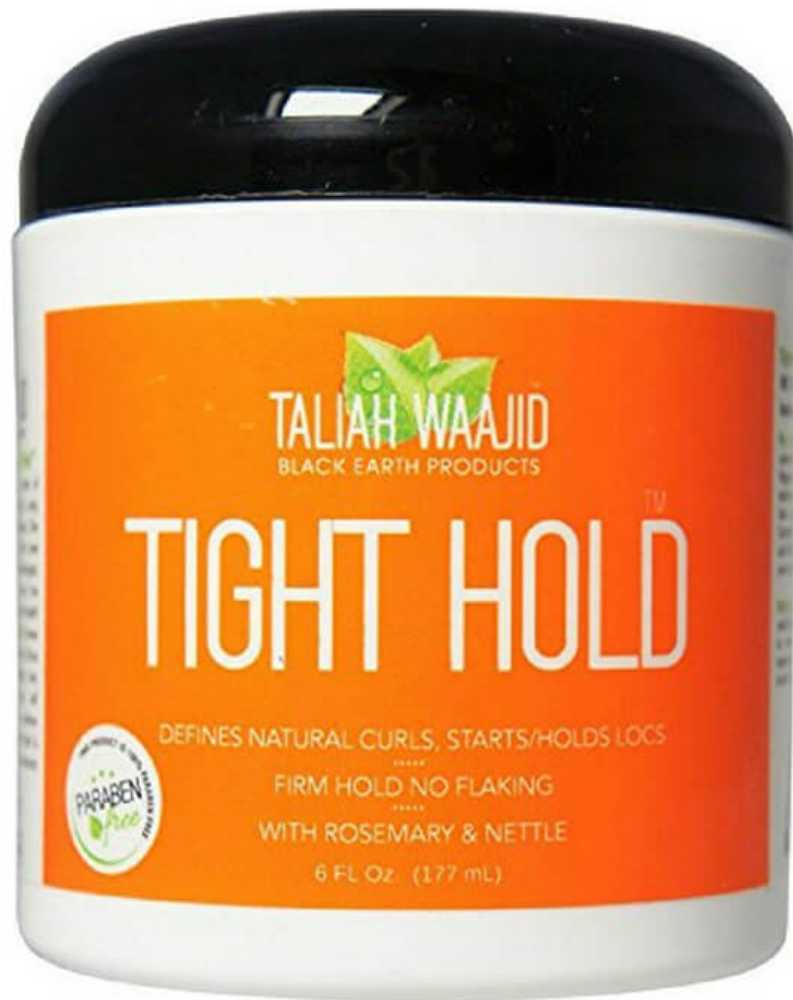

TALIAH WAAJID LOCK IT UP TIGHT HOLD 6oz

Price: