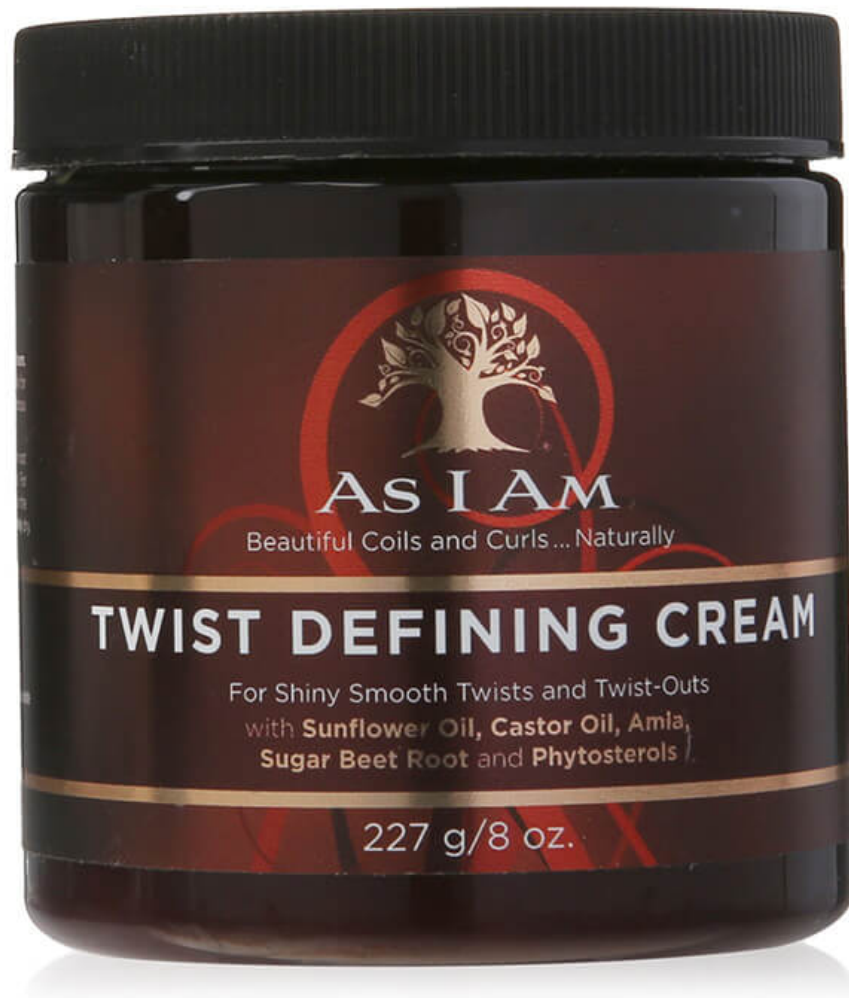

AS I AM LEAVE-IN CONDITIONER 8oz

Price:

AS I AM MOISTURE MILK 8oz

Price:

AS I AM SMOOTHING GEL 8oz

Price:

AS I AM SO MUCH MOIST LOTION 8oz

Price:

AS I AM TWIST DEFINING CREAM 8oz

Price:

ASTRA DOUBLE EDGE BLADES (GREEN)

Price:

AUNT JACKIE'S COCONUT CURL BOSS 15oz

Price:

AUNT JACKIE'S CURL LA LA CUSTARD 15oz

Price: