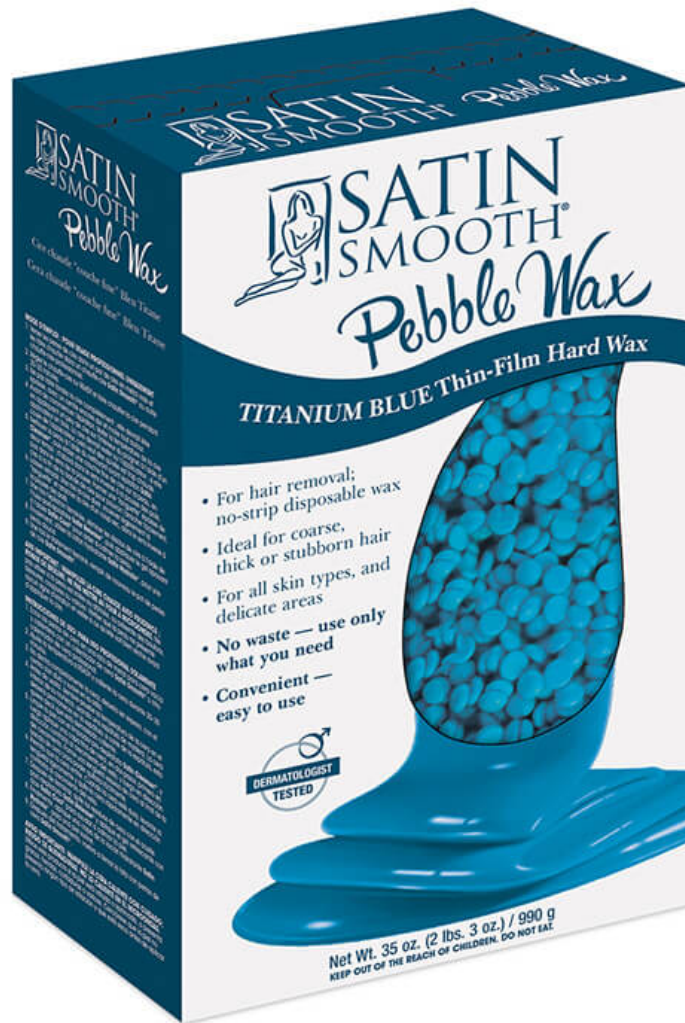

SATIN SMOOTH PEBBLE WAX [TIT BLUE] 35oz

Price: