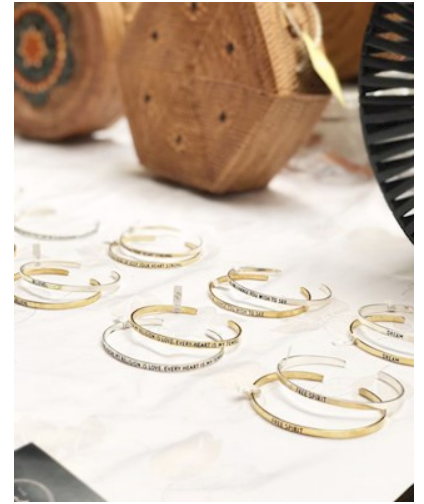

Catalogue

Island bag in white

SKU: 01

\$320,000 Rupiah

star | wood | hexagon

SKU: 02

\$350,000 Rupiah

Quote bangle