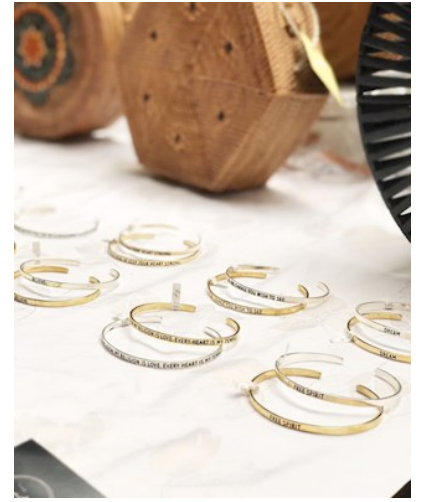

Thank you for your business.

Island bag in white

SKU: 01

\$320,000 Rupiah

star | wood | hexagon

SKU: 02

\$350,000 Rupiah

Quote bangle