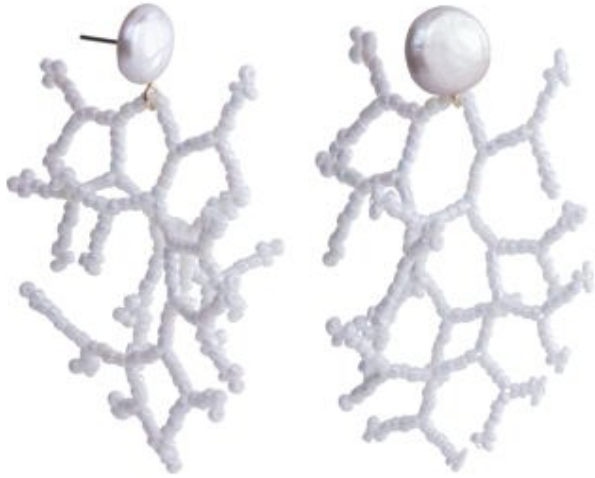

coral gables &
pearl harbor
collections

coral gables earrings

tbabe0023

\$48 / \$24.00

pearl harbor keshi pearl necklace

tbabnk0015

\$48.00 / \$24.00

dana point collection