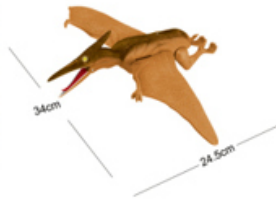

RS004-6

\$4,74

NO.RS6153
Box size: 35.5x10.2x29cm

**Dinosaurs Animal World Playing Set-Scene
Motion Combination W/Light & Sound**

RS005-3
\$5,67

NO.RS6154
Box size: 31.9x9.2x28.8cm

**Dinosaurs Animal World Playing Set-Scene
Motion Combination W/Light & Sound**