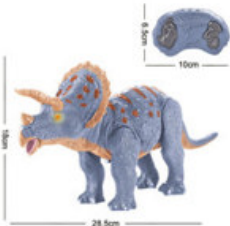

RS6174
\$2,27

Dinosaurs Animal World Playing Set- Dilophosaurus Battery Operated

RS6196
\$2,42

Dinosaurs Animal World Playing Set- Dragon Battery Operated

RS6197
\$2,42

NO.RS6137A
Box size: 50.7x30.5x11.8cm