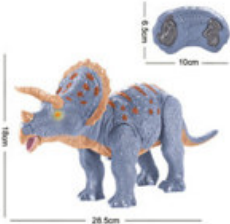

**Dinosaurs Animal World Playing Set-Scene
Motion Combination W/Light & Sound**

RS007-3
$6,21