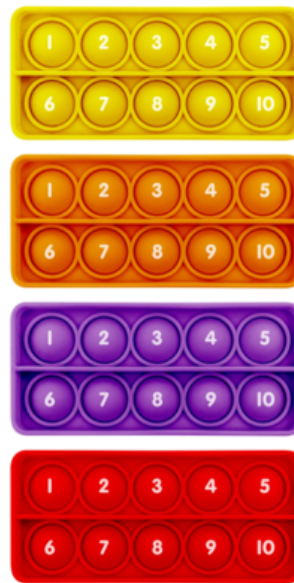

Write N Wipe Bd X/Y Axis Set of 30
474-75215

Mem: \$49.49 | Reg: \$54.99
These double-sided, no-tear, plastic boards can be used with dry-erase markers. Blank on one side and available with 1 cm grid for drawing or X/Y axis for graphing on the other side.

Step-By-Step Number Line
219-LER0420

Mem: \$62.99 | Reg: \$69.99
Durable vinyl walk-on mat develops gross motor coordination, physically reinforces fundamentals in number recognition, sequencing and counting from 0 to 20.

Push and Pop Number Wheels
154-20120

Mem: \$11.69 | Reg: \$12.99
Help children visualize math concepts while exploring numbers in an engaging and interactive way. Numbered 1 through 12 for children to push and pop for games and activities involving number play, score keeping, math, and time!

Ten Frame Bubble Boards
157-jl673

Mem: \$29.59 | Reg: \$36.99
These 'pop and learn' ten frames are an ideal way for children to learn early number skills. Simply pop the bubbles as you go to count, subtract, or create ratios. The double-sided board features numbers printed on one side and blank on the other.