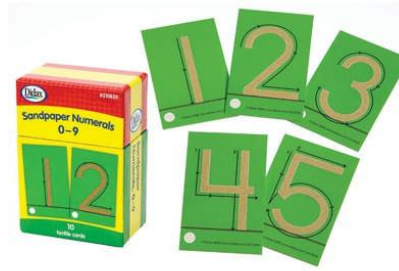

Tactile Sandpaper Numerals
228-210828

Mem: $22.49 | Reg: $24.99
Sandpaper numerals offer an important tactile experience for the young child, or those with special needs in learning correct numeral formation.