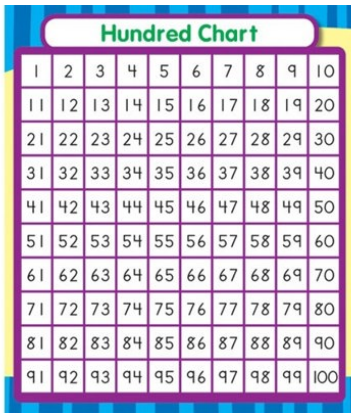

Hundred Chart Study Buddies
015-168070

Mem: $4.49 | Reg: $4.99
Hundred Chart Study Buddies™ are the perfect size for binders and notebook cover concept reminders. They can be used for desktop references, homework helpers, study tools and center resources!