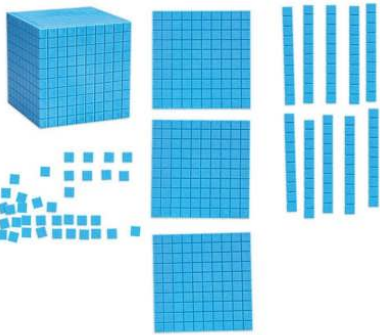

[Giant Magnetic Base Ten Set](#)
[219-LER6366](#)

Mem: $44.99 | Reg: $49.99
Model essential base ten and place value concepts on your whiteboard so the whole class can see. Helps students better visualize the 3-D representation of math concepts.