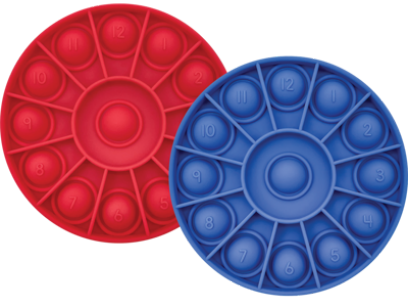

Push and Pop Number Wheels
154-20120

Mem: $11.69 | Reg: $12.99
Help children visualize math concepts while exploring numbers in an engaging and interactive way. Numbered 1 through 12 for children to push and pop for games and activities involving number play, score keeping, math, and time!