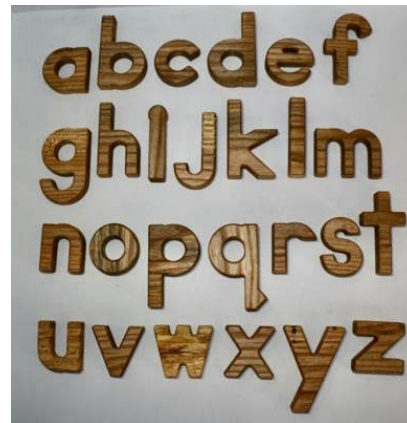

[Uppercase Alphabet Loose Parts Letter Set](#)
031-0122

\$119.99 | Member: \$107.99
Little learners with curious kids will love these wooden uppercase letters! They are smooth, durable, easy-to-handle, and allow children to learn about early literacy in a hands-on way. Consists of 26 letters.

[Lowercase Alphabet Loose Parts Letter Set](#)
031-0123

\$99.99 | Member: \$89.99
Little learners with curious kids will love these wooden lowercase letters! They are smooth, durable, easy-to-handle and allow children to learn about early literacy in a hands-on way. Consists of 26 letters.