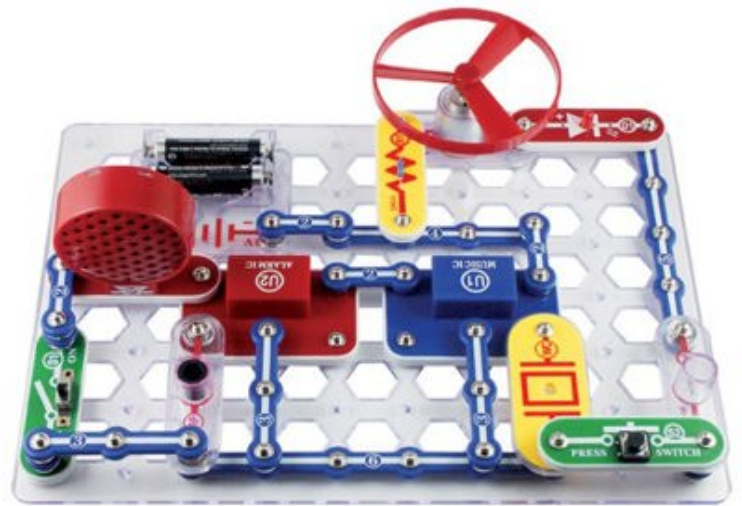

Fishbones Pirate Ship
062-MT7903

Member: \$80.99 Regular: \$89.99

This beautifully crafted wooden pirate ship with fabric sails and a crow's nest inspires endless hours of creative play. Young explorers will love the spinning ship's wheel and peeking through the portholes.

Gas Station
062-MT7911

Member: \$80.99 Regular: \$89.99

This car garage and service station toy has a printed road baseboard, and lift to take cars to the top floor. A road style ramp for 3 different cars, 2 small gas pumps to fill up your toy car!

Little Bricks Set of 60
083-G6776

Member: \$89.99 Regular: \$99.99

Practice architectural theories, model scales and engineering with this 60 piece Little Bricks set. The four color gradients of the bricks provide an authentic building experience.

Elenco Snap Circuits Jr
903-SC100

Member: \$69.29 Regular: \$76.99

Electrical components provide students ages 8+ with hands-on experience designing and building models of working electrical circuits. Includes 30 parts, and instructions for over 100 projects.