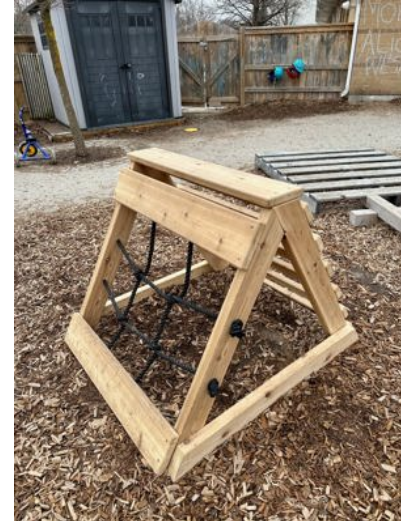

[Toddler Table and 2 Benches by Naturally Inspired Play](#)
031-0018

Member: \$1567.49 Regular: \$1649.99

This set can be used as a whole for children to sit and work on their project on the table, or use separately with benches in another part of the center and the table used as a great space for children to stand while busily working.

[Outdoor Art Easel with Paint Holder by Naturally Inspired Play](#)
031-0026

Member: \$522.49 Regular: \$549.99

Washable markers and crayons will easily wipe off the plexiglass with a wet cloth. Plexiglass is crystal clear, impact and weather-resistant.

[Tractor by Naturally Inspired Play](#)
031-0102

Member: \$3324.99 Regular: \$3499.99

This piece is the perfect way to encourage dramatic play outdoors and explore learning all kinds of concepts related to farming such as planting, animals on the farm, the role of farmers, etc.