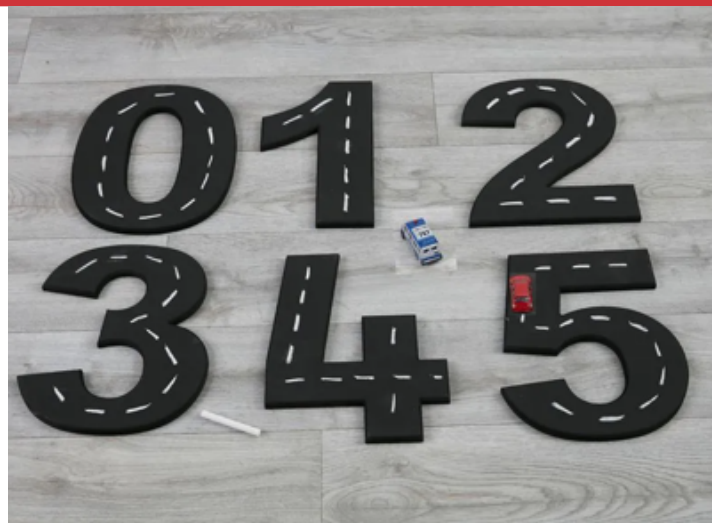

Number Roadways 0-5 6 pk

023-51597

Member: $155.69 Regular: $172.99

Perfect for small world areas and tray play, these roadways are made using blackboard paint, allowing you to chalk your own markings and customize them for various learning activities.