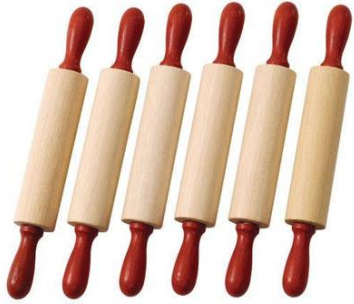

24 Colours of the World Crayons

026-521733

Crayola Colors of the World Crayons contain 24 specially formulated colors representing people of the world.

24 Colours of the World Markers

026-567709

Crayola Colors of the World Colored Pencils contain 24 specially formulated colors representing people of the world.

Textured Rolling Pins Set of 4

285-DESIGN

4 hardwood rolling pins, the perfect size for small hands. 8 1/2" long, with different textures to create patterns in clay.

Rolling Pins Set of 6
285-6RP

Our high-quality, sturdy wooden rolling pins have real turning handles. Easy to use and long-lasting, they are ideal for rolling out dough and also make great props for dramatic play areas.