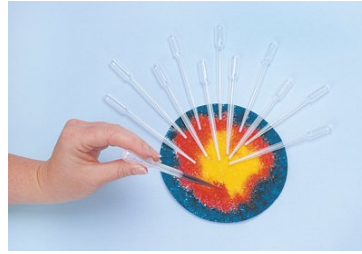

Super Safe Plastic Droppers Set of 12
285-12SSD

The best tool for drizzling Liquid Watercolor™! Plastic, transparent 1-piece eyedroppers allow young artists to drop paint in tight spaces to create more colorful effects!