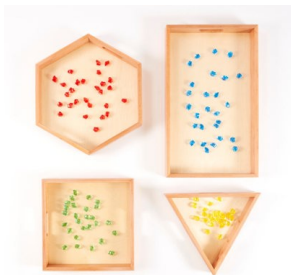

Lewis Lightweight Softwood Bricks 30 pack
170477
239.99

Light Panel A2 & Table Set
8862
349.99

Little Garden Designer
169827
134.99

Long Last Tens Frame
170487
109.99

Maths Shape Trays 4 pack
170473
199.99