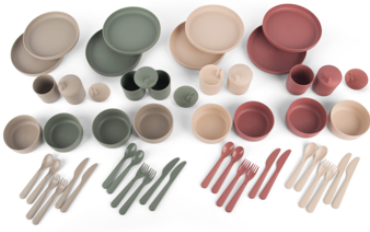

Through Mini 35X25X12
170453
48.99

Tiny Biobased Breakfast and Lunch Set
170267
194.99