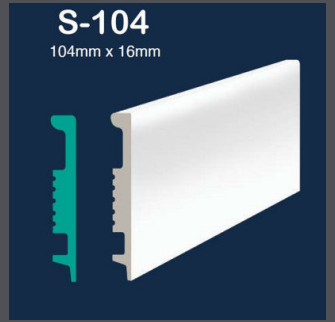

Price : R223 / Each

S-092 Skirting (92mm x 14mm x 2.7m) Per 2.7m length

R300.99 Each

S-100 Skirting (100mm x 16mm x 2.7m) Per 2.7m length

Price : R279 / Each

S-104 Bullnose skirting (104mm x 16mm x 2.7m) Per 2.7m length