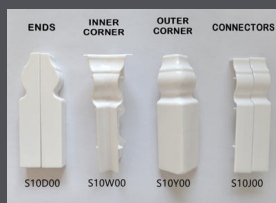

TITAN PVC Accessories for 100mm
Skirting Board

R12 Each