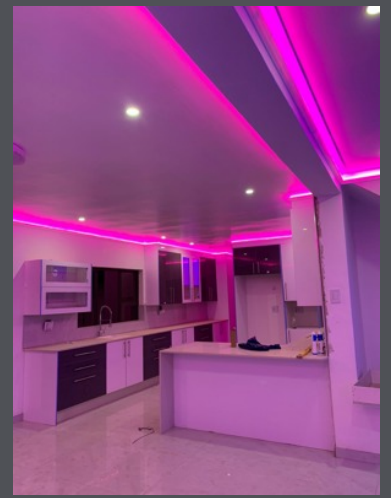

LED Cornices

We have LED cornices and LED uplights to create that special effect in your living space. They are manufactured from high density XPS polystyrene.

* Please note : Does not include the LED strip lighting. Lighting is purchased separately.

	Name	Price
	LC02 - LED Uplighter (per 2 m length)	R99.98
	LF01 - LED Uplighter (per 2 m length)	R99.98
	LJ01 - LED Cornice (per 2 m length)	R129.98
	LS01 - LED Cornice (per 2 m length)	R129.98
	LX01 - LED Cornice (per 2 m length)	R129.98