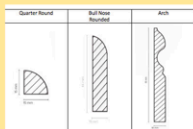

Flexible skirting

FlexiSkirt

Flexible skirting boards are here !

- QUICK AND EASY APPLICATION
- MOULDS TO WALL CONTOURS
- NO WARPING OR ROTTING
- WATERPROOF
- SABS TESTED
- PRE-PRIMED, READY FOR ANY PAINT
- PERFECT FOR CURVED WALLS, STRAIGHT WALLS, PILLARS ETC.
- MANUFACTURED FROM HIGH DENSITY DENT AND CHIP RESISTANT EVA FOAM
- PROUDLY SOUTH AFRICAN PRODUCT

	Name	Price
	FlexiSkirt 17x17 EQ400 Quarter Round Flexible Skirting - 4.8m roll	R185
	FlexiSkirt 69mm x 10mm EQ400 Arch Style Flexible Skirting - 4.8m rolls	R289
	FlexiSkirt 69mm x 10mm Bullnose EQ400 Flexible Skirting - 4.8m rolls	R289
	FlexiSkirt 95mm x 10mm EQ400 Arch Style Flexible Skirting - 4.8m rolls	R340
	FlexiSkirt 95mm x 10mm Bullnose EQ400 Flexible Skirting - 4.8m rolls	R340
	FlexiSkirt 145mm x 10mm EQ400 Arch Style Flexible Skirting - 4.8m rolls	R518