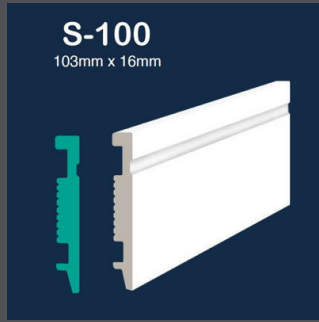

S-100 Skirting (100mm x 16mm x 2.7m) Per 2.7m length

Price : R279 / Each