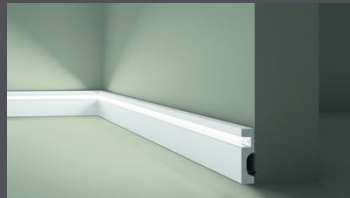

IL11 LED Skirting (80mm x 20mm x 2m) Per 2m length

R486.83 Each