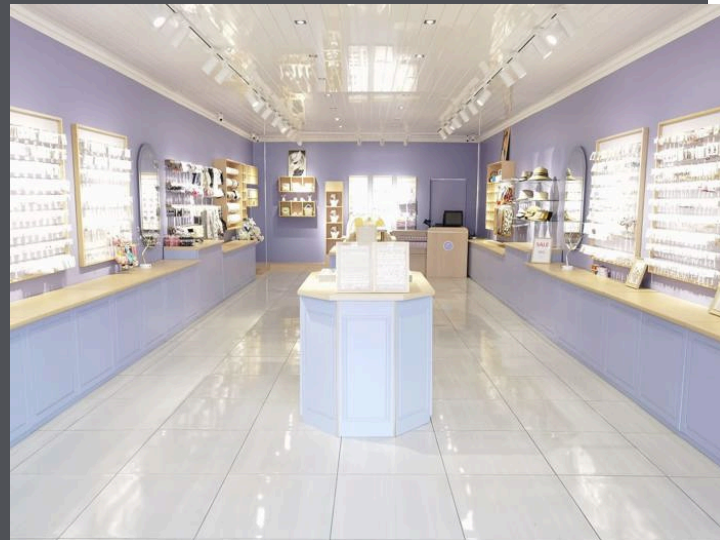

Please note : Panels not from the same batch may vary in colour, so please order sufficient the first time to avoid this.