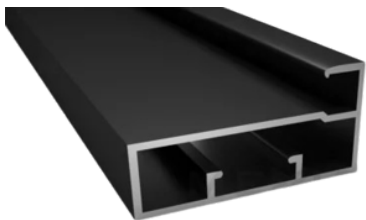

PROFILES

collections.

by Mistry.Store

PROFILES

Glass Profile

Onyx | 45mm Glass Profile

Elevate your space with Onyx premium 45mm Glass Profile. Designed for durability and aesthetics, it adds a sleek finishing touch to any glass panel application.

Available Color: Rose Gold | MATT BLACK | Matt Gold Brush

Starting From

Rs. 1058.00

Hettich | 45mm Glass Profile

Experience superior quality with Hettich 45mm Glass Profile, it enhances the beauty and functionality of glass panel installations with German engineering excellence.

Available Color: Rose | Golden | MATT BLACK

Starting From

Rs. 1673.00

PROFILES

Glass L Handle Profile

Onyx | 45mm Glass L Handle Profile

Transform your kitchen with our premium L-shaped 45mm Glass Handle Profile. Crafted for seamless integration and durability