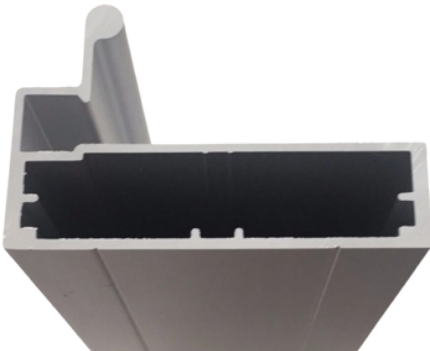

Available Color: Black

Starting From

Rs. 2628.00

PROFILES

Glass I Handle Profile

Onyx | 45mm Glass I Handle Profile

Enhance your glass cabinets with Onyx's refined 45mm Glass I Handle Profile. Its sleek design adds elegance and functionality to your space with ease.

Available Color: Rose Gold | MATT BLACK | Matt Gold Brush

Starting From

Rs. 1358.00

Hettich | 45mm Glass I Handle Profile

Discover superior quality with meticulously crafted 45mm Glass I Handle Profile. Engineered for durability and style, it enhances the aesthetics of your glass cabinets with Hettich excellence.

Available Colors: Rose | Golden | MATT BLACK

Starting From

Rs. 1959.00

PROFILES

G Profile

Onyx | G Profile

Elevate your kitchen aesthetics with versatile G-profile. Seamlessly flush with shutters, they offer a sleek design and come in contrasting colors for added style.