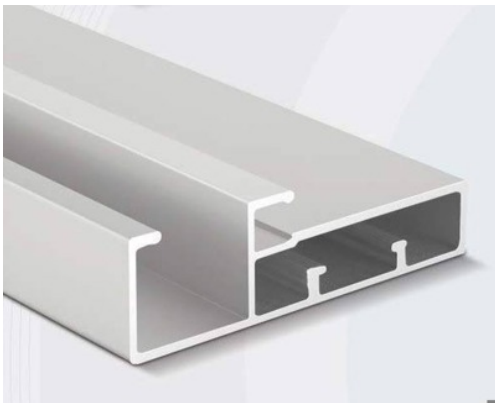

Hettich | 45mm Glass L Handle Profile

Elevate your kitchen with our precision-engineered L-shaped 45mm Glass Handle Profile. Enhance functionality and aesthetics with Hettich's superior glass solutions.

Available Color: Black

Starting From

Rs. 2628.00