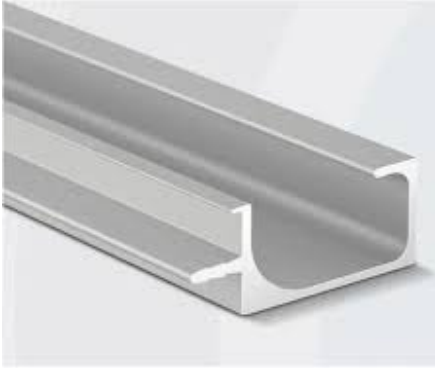

PROFILES

collections.

by Mistry.Store

PROFILES

Glass Profile

Onyx | 45mm Glass Profile

Elevate your space with Onyx premium 45mm Glass Profile. Designed for durability and aesthetics, it adds a sleek finishing touch to any glass panel application.

Available Color: Rose Gold | MATT BLACK | Matt Gold Brush

Starting From

Rs. 1358.00

Hettich | 45mm Glass I Handle Profile

Discover superior quality with meticulously crafted 45mm Glass I Handle Profile. Engineered for durability and style, it enhances the aesthetics of your glass cabinets with Hettich excellence.

Available Colors: Rose | Golden | MATT BLACK

Starting From

Rs. 1959.00

PROFILES

G Profile

Onyx | G Profile

Elevate your kitchen aesthetics with versatile G-profile. Seamlessly flush with shutters, they offer a sleek design and come in contrasting colors for added style.