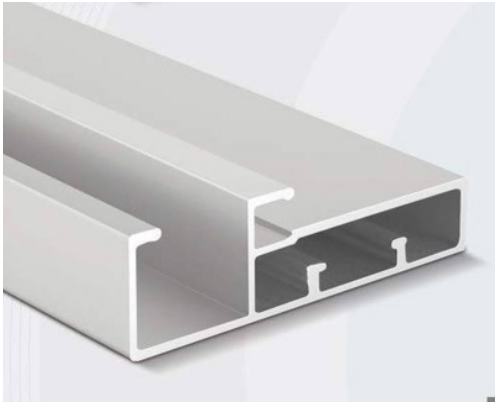

PROFILES

collections.

by Mistry.Store

PROFILES

Glass Profile

Onyx | 45mm Glass Profile

Elevate your space with Onyx premium 45mm Glass Profile. Designed for durability and aesthetics, it adds a sleek finishing touch to any glass panel application.

Available Color: Rose Gold | MATT BLACK | Matt Gold Brush

Starting From

Rs. 1058.00

Hettich | 45mm Glass Profile

Experience superior quality with Hettich 45mm Glass Profile, it enhances the beauty and functionality of glass panel installations with German engineering excellence.

Available Color: Rose | Golden | MATT BLACK

Starting From

Rs. 1673.00

PROFILES

Glass L Handle Profile

Onyx | 45mm Glass L Handle Profile

Transform your kitchen with our premium L-shaped 45mm Glass Handle Profile. Crafted for seamless integration and durability