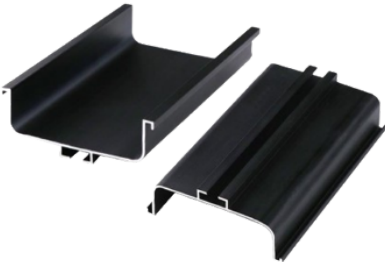

Available Colors: Rose | Matt Black | Golden

Starting From

Rs. 1035.00

PROFILES

C Gola Profile

Hettich | C Gola Profile

Experience excellence with Hettich's C Gola Profile. Designed for precision installation, it adds a touch of sophistication to cabinets and drawers, reflecting Hettich's superior craftsmanship.

Available Colors: Rose | Golden | Matt Black

Starting From

Rs. 1301.00

Onyx | C Gola Profile

Elevate your furniture with our C Gola Profile. Crafted for seamless installation, it creates a sleek, seamless look for cabinets and drawers, enhancing Onyx's modern aesthetic.

Available Color: Rose Gold | Matt Gold Brush | Matt Black

Starting From

Rs. 822.00

PROFILES

J Profile

Onyx | J Gola Profile

Elevate your furniture with Onyx J Gola Profile. It's the finishing touch that adds character and style to cabinets and drawers.