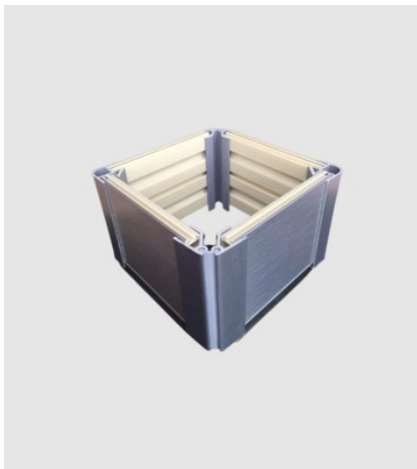

Rs. 3625.00

Onyx | GTPT

Streamlined Glass and Plate Tray with Detachable Drip Tray, blending affordability with practicality for efficient kitchen organization.

Available Size: 600mm | 700mm | 800mm | 900mm | 1000mm

Starting From

Rs. 730.00

KITCHEN ACCESSORIES

Aluminium Skirting

Onyx | Aluminum Skirting | 100mm

Stylish and durable skirting board, safeguarding walls while adding a sleek finish to interior spaces. Ideal for enhancing both protection and aesthetics in any setting.

Starting From

Rs. 429.00

Onyx | Flexi Connector

Engineered to seamlessly join aluminum skirtings, enhancing installation ease and durability. Elevate your space with reliable connection solutions from Onyx