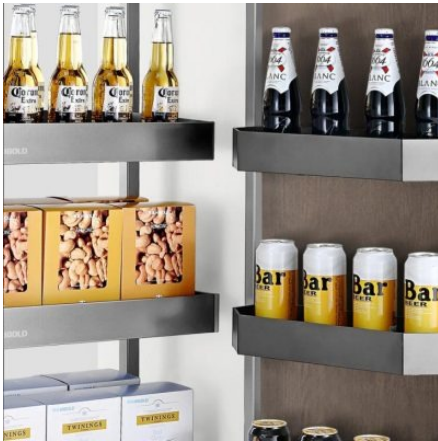

Available Size: 450mm | 600mm

Starting From
Rs. 13699.00

KITCHEN ACCESSORIES

Pantry Unit

HiGold | Shearer Pantry Unit 600mm

Pantry unit offering efficient organization. Sturdy construction and versatile storage options optimize kitchen space. Enhance functionality with Higold's shearer pantry unit.