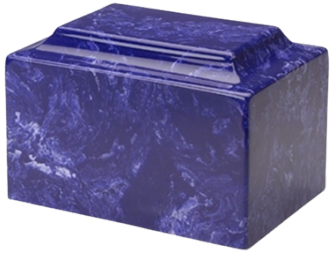

## Cremation Urns, Supplies & Equipment

**CUMV300AM**  
**MACKENZIE CLASSIC MARBLE URN**  
**"OPTIONS AVAILABLE"**

Marble has been used for centuries by artists and designers because of its timeless beauty and remarkable durability.  
 9 3/4" L x 6 3/4" W x 6 1/2" H.  
 210 Cubic Inches.  
 Several Colors To Choose From... Show in Amethyst  
 Made in America.