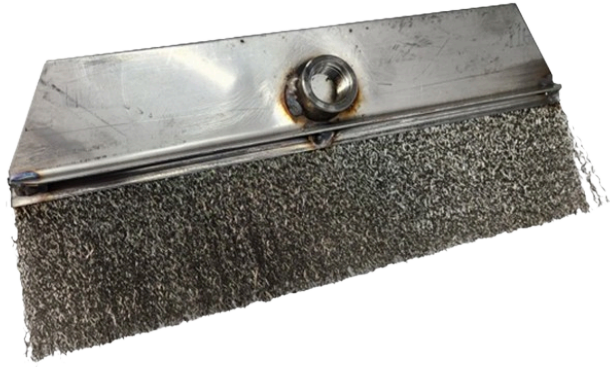

BRC7560

CREMATORY CLEAN OUT BRUSH-12" ANGLED WITH SCRAPER

This brush has a scraper with no sharp edges to damage ovens.
Safely cleans even the corners.
Angled pole socket prevents dust from hitting the operator.
Increases the life of your chamber.
12" Durable Stainless Steel.
Pole not included.