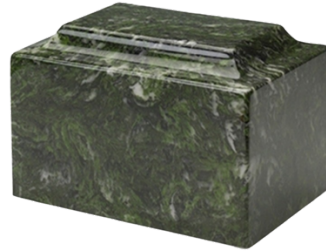

CUMV206K
MACKENZIE CLASSIC MARBLE
KEEPSAKE URN-EMERALD
"OPTIONS AVAILABLE"

Marble has been used for centuries by artists and designers because of its timeless beauty and remarkable durability.
3 1/2" L x 2 1/2" W x 2 1/2" H.
5 Cubic Inches.
Made in America.