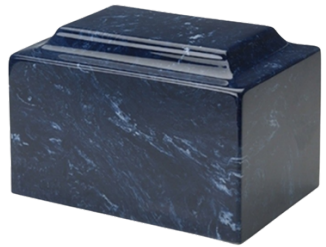

CUMV214K
MACKENZIE CLASSIC MARBLE
KEEPSAKE URN-NAVY BLUE
"OPTIONS AVAILABLE"

Marble has been used for centuries by artists and designers because of its timeless beauty and remarkable durability.
3 1/2" L x 2 1/2" W x 2 1/2" H.
5 Cubic Inches.
Made in America.