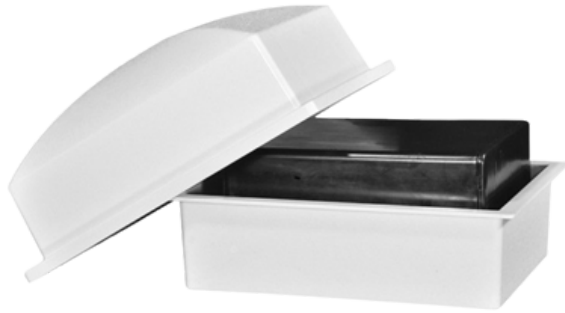

1 vault per carton.

**Colors & 3pk available. Use Product**

**URNV5003**

**URNV5200S**

**SINGLE SMALL CORONET URN VAULT**

**"OPTIONS AVAILABLE"**

Designed To Hold Temporary Flip-Top Plastic Urns Or Cardboard Boxes. The Crowne Urn Vault is constructed of a high technology white polymer. Easy to personalize. Stacks compactly for space-saving storage. Built strong enough to withstand earth-moving and cemetery maintenance equipment. Proudly Made In America.