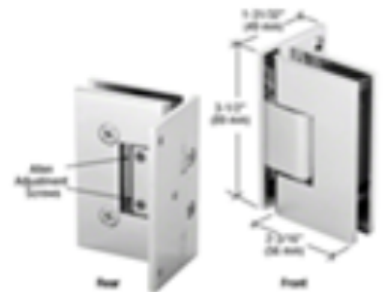

Part Number

GEN344MBL

**LK-NO344CH**

Price: \$23.76

Wall to glass hinge.
Adjustable to any angle
up to 90 degree without
having to take door

Category

Hinges

Material

Brass

Part Number

GEN344CH

**LK-NO344BN**

Price: \$24.84

Wall to glass hinge.
Adjustable to any angle
up to 90 degree without
having to take door

Category

Hinges

Material

Brass

Part Number

GEN344BN

**LK-NF537TG**

Price: \$25.65

Wall to glass hinge. Self-
centering with reversible
5 degree pivot pin offset
(factory set for 5 degree

Category