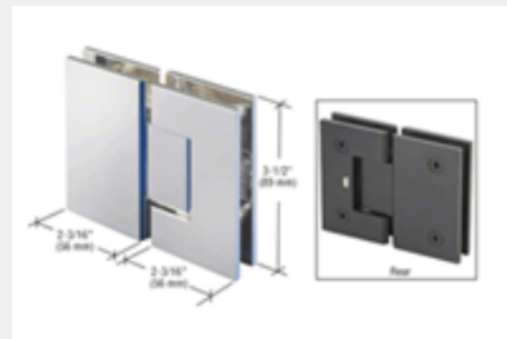

Category Hinges
Material Brass
Part Number GEN337BN

LK-N580OB

Price: \$33.57

180 Degree glass to
glass hinge. Self-
centering with reversible
5 degree pivot pin

Category Hinges
Material Brass
Part Number GEN5800RB

LK-N580MB

Price: \$32.22

180 Degree glass to
glass hinge. Self-
centering with reversible
5 degree pivot pin

Category Hinges
Material Brass
Part Number GEN580MBL

LK-N580CH

Price: \$30.33

180 Degree glass to glass hinge. Self-centering with reversible 5 degree pivot pin