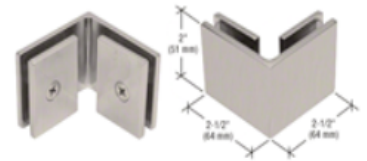

Category

Clamps

Material

Brass

Part Number

SGC900RB

LK-QGC90BN

Price: \$17.19