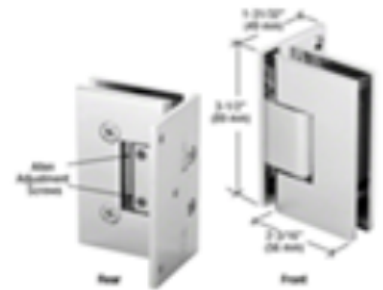

GEN3440RB

**LK-NO344MB**

Price: \$25.92

Wall to glass hinge.
Adjustable to any angle
up to 90 degree without
having to take door

Category

Hinges

Material

Brass

Part Number

GEN344MBL

**LK-NO344CH**

Price: \$23.76

Wall to glass hinge.
Adjustable to any angle
up to 90 degree without
having to take door

Category

Hinges

Material

Brass

Part Number

GEN344CH

**LK-NO344BN**

Price: \$24.84

Wall to glass hinge.
Adjustable to any angle
up to 90 degree without
having to take door

Category

Hinges