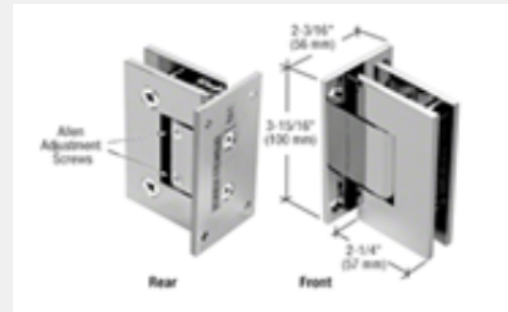

LK-VF337MB

Price: \$33.12

Wall to glass hinge (heavy duty) . Adjustable to any angle up to 90 degrees without

Category Hinges
 Material Brass
 Part Number V1E337MBL

LK-VF337CH

Price: \$30.33

Wall to glass hinge (heavy duty) . Adjustable to any angle up to 90 degrees without

Category Hinges
 Material Brass
 Part Number V1E337CH

LK-VF337BN

Price: \$31.77

Wall to glass hinge (heavy duty) . Adjustable to any angle up to 90 degrees without

Category Hinges
 Material Brass
 Part Number V1E337BN