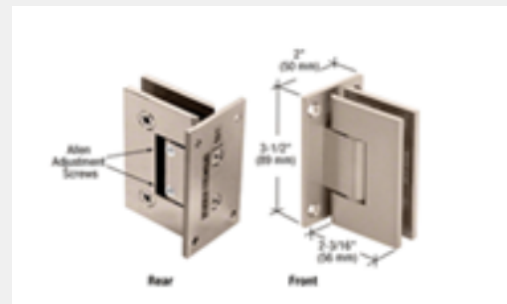

Category Hinges
 Material Brass
 Part Number GEN3370RB

LK-NF337MB

Price: \$25.92

Wall to glass hinge.
Adjustable to any angle
up to 90 degrees without
removing door (full back

Category Hinges
Material Brass
Part Number GEN337MBL

LK-NF337CH

Price: \$23.76

Wall to glass hinge.
Adjustable to any angle
up to 90 degrees without
removing door (full back

Category Hinges
Material Brass
Part Number GEN337CH

LK-NF337BN

Price: \$24.84

Wall to glass hinge.
Adjustable to any angle
up to 90 degrees without
removing door (full back

Category Hinges
Material Brass
Part Number GEN337BN

LK-N580OB

Price: \$33.57

180 Degree glass to
glass hinge. Self-
centering with reversible
5 degree pivot pin

Category Hinges
Material Brass
Part Number GEN5800RB

LK-N580MB

Price: \$32.22

180 Degree glass to
glass hinge. Self-
centering with reversible
5 degree pivot pin

Category Hinges
Material Brass
Part Number GEN580MBL

LK-N580CH

Price: \$30.33

180 Degree glass to glass hinge. Self-centering with reversible 5 degree pivot pin