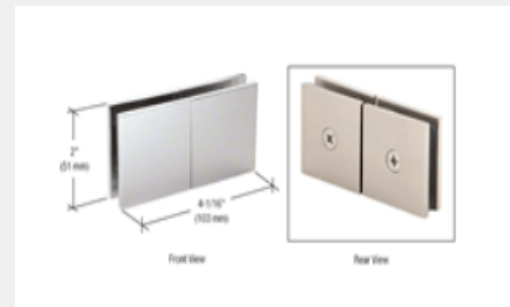

LK-B001OB

Price: $6.03

Combination handle&towel bar accessorioies (splitting used kits)

Category	Handles
Material	Brass
Part Number	Nil

LK-B001BN

Price: $6.03

Combination handle&towel bar accessorioies (splitting used kits)

Category	Handles
Material	Brass
Part Number	Nil

LK-B001CH

Price: $6.03

Combination handle&towel bar accessorioies (splitting used kits)

Category	Handles
Material	Brass
Part Number	Nil

LK-QGC188MB

Price: $16.38

Glass-to-Glass movable transom clamp, 180 degree

Category	Clamps
Material	Brass
Part Number	SGC188MBL