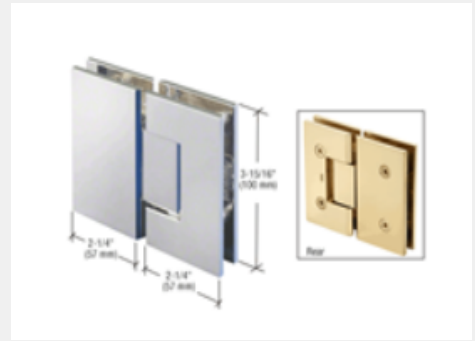

Part Number V1E3370RB

LK-V180CH

Price: \$43.83

180 Degree glass-to-glass hinge (heavy duty)

Category Hinges
 Material Brass
 Part Number V1E180CH

LK-V180BN

Price: \$45.81

180 Degree glass-to-glass hinge (heavy duty)