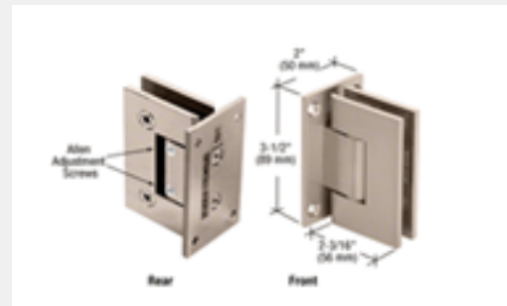

Wall to glass hinge. Self-centering with reversible 5 degree pivot pin offset (factory set for 5 degree

Category Hinges
 Material Brass
 Part Number GEN537BN

LK-NF337OB

Price: **\$27.00**

Wall to glass hinge. Adjustable to any angle up to 90 degrees without removing door (full back

Category Hinges
 Material Brass
 Part Number GEN3370RB

LK-NF337MB

Price: \$25.92

Wall to glass hinge.
Adjustable to any angle
up to 90 degrees without
removing door (full back

Category Hinges
Material Brass
Part Number GEN337MBL

LK-NF337CH

Price: \$23.76

Wall to glass hinge.
Adjustable to any angle
up to 90 degrees without
removing door (full back

Category Hinges
Material Brass
Part Number GEN337CH

LK-NF337BN

Price: \$24.84

Wall to glass hinge.
Adjustable to any angle
up to 90 degrees without
removing door (full back