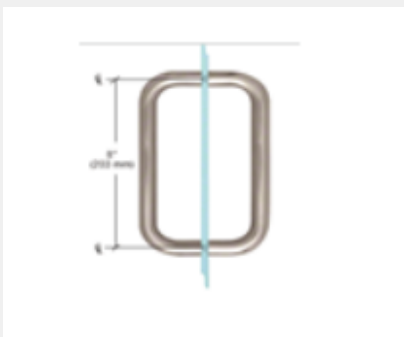

Category Hinges
 Material Brass
 Part Number GEN580CH

LK-N580BN

Price: \$30.87

180 Degree glass to glass hinge. Self-centering with reversible 5 degree pivot pin

Category Hinges
 Material Brass
 Part Number GEN580BN

LK-MNW8X8OB

Price: \$26.28

8" Back-to-back handle without metal washers, 3/4" (19 mm) diameter

Category Handles
 Material Brass
 Part Number BMNW8X80RB

LK-MNW8X8MB

Price: \$25.11

8" Back-to-back handle without metal washers, 3/4" (19 mm) diameter

Category Handles
 Material Brass
 Part Number BMNW8X8MBL

LK-MNW8X8CH

Price: \$22.95

8" Back-to-back handle without metal washers, 3/4" (19 mm) diameter

Category Handles
 Material Brass
 Part Number BMNW8X8CH

LK-
MNW8X8BN
 Price: **\$24.12**
 8" Back-to-back handle
 without metal washers,
 3/4" (19 mm) diameter

Category
 Material
 Part Number

Handles
 Brass
 BMNW8X8BN

LK-
MNW8X24OB
 Price: **\$39.15**
 8" Pull handle and 24"
 towel bar combination
 without metal washers.