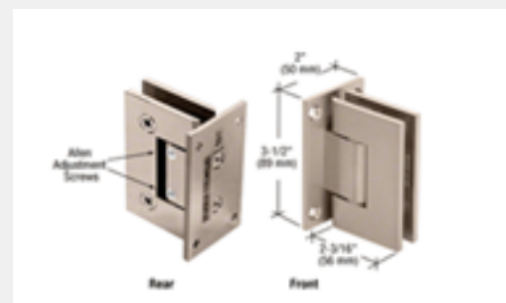

LK-NF537CH

Price: **\$21.78**

Wall to glass hinge. Self-centering with reversible 5 degree pivot pin offset (factory set for 5 degree

Category Hinges
 Material Brass
 Part Number GEN537CH

LK-NF537BN

Price: **\$22.77**

Wall to glass hinge. Self-centering with reversible 5 degree pivot pin offset (factory set for 5 degree

Category Hinges
 Material Brass
 Part Number GEN537BN

LK-NF337OB

Price: **\$27.00**

Wall to glass hinge. Adjustable to any angle up to 90 degrees without removing door (full back

Category Hinges
 Material Brass
 Part Number GEN3370RB

LK-NF337MB

Price: \$25.92

Wall to glass hinge.
Adjustable to any angle
up to 90 degrees without
removing door (full back

Category Hinges
Material Brass
Part Number GEN337MBL

LK-NF337CH

Price: \$23.76

Wall to glass hinge.
Adjustable to any angle
up to 90 degrees without
removing door (full back

Category Hinges
Material Brass
Part Number GEN337CH

LK-NF337BN

Price: \$24.84

Wall to glass hinge.
Adjustable to any angle
up to 90 degrees without
removing door (full back