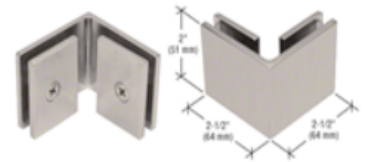

LK-QGC90MB

Price: $18.00

Glass to glass clamp, 90 degree.

Category

Clamps

Material

Brass

Part Number

SGC90MBL