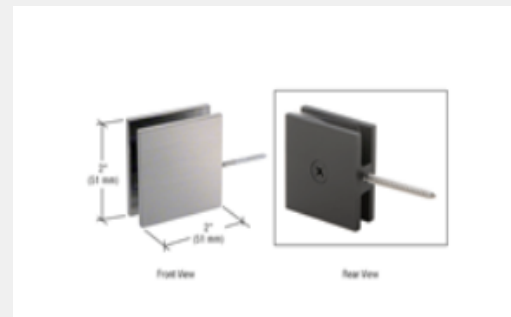

LK-QGC186MB

Price: **$8.10**

Glass clamp

Category

Clamps

Material

Brass

Part Number

SGC186MBL