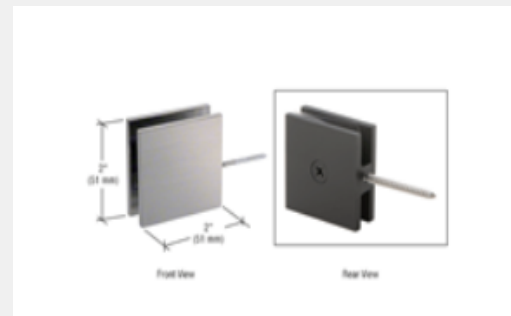

LK-QGC186BN

Price: **$7.74**

Glass clamp

Category

Clamps

Material

Brass

Part Number

SGC186BN