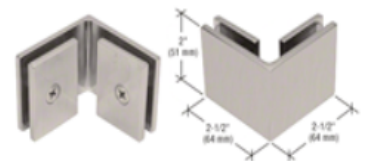

Price: \$16.38

Glass to glass clamp, 90 degree.

Category

Clamps

Material

Brass

Part Number

SGC90CH

LK-VF337MB

Price: \$33.12

Wall to glass hinge (heavy duty) . Adjustable to any angle up to 90 degrees without

Category Hinges
 Material Brass
 Part Number V1E337MBL

LK-VF337CH

Price: \$30.33

Wall to glass hinge (heavy duty) . Adjustable to any angle up to 90 degrees without