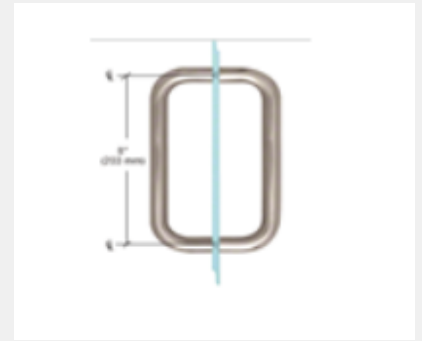

Category Hinges
 Material Brass
 Part Number GEN580CH

LK-N580BN

Price: \$30.87

180 Degree glass to glass hinge. Self-centering with reversible 5 degree pivot pin

Category Hinges
 Material Brass
 Part Number GEN580BN

LK-MNW8X8OB

Price: \$26.28

8" Back-to-back handle without metal washers, 3/4" (19 mm) diameter

Category Handles
 Material Brass
 Part Number BMNW8X80RB

LK-MNW8X8MB

Price: \$25.11

8" Back-to-back handle without metal washers, 3/4" (19 mm) diameter

Category Handles
 Material Brass
 Part Number BMNW8X8MBL

LK-MNW8X8CH

Price: \$22.95

8" Back-to-back handle without metal washers, 3/4" (19 mm) diameter

Category Handles
 Material Brass
 Part Number BMNW8X8CH

LK-
MNW8X8BN
 Price: **\$24.12**
 8" Back-to-back handle
 without metal washers,
 3/4" (19 mm) diameter

Category
 Material
 Part Number

Handles
 Brass
 BMNW8X8BN

LK-
MNW8X24OB
 Price: **\$39.15**
 8" Pull handle and 24"
 towel bar combination
 without metal washers.