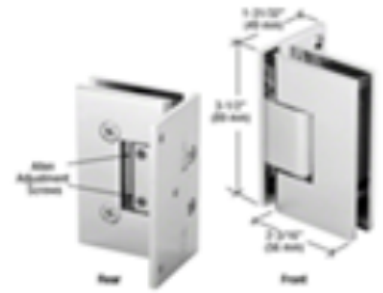

Category Hinges
Material Brass
Part Number GEN544CH

LK-NO544BN

Price: \$23.31

Wall to glass hinge. Self-
centering with reversible
5 degree pivot (factory
set for 5 degree tighter

Category Hinges
Material Brass
Part Number GEN544BN

LK-NO344OB

Price: \$27.00

Wall to glass hinge.
Adjustable to any angle
up to 90 degree without
having to take door

Category

Hinges

Material

Brass

Part Number

GEN3440RB

**LK-NO344MB**

Price: \$25.92

Wall to glass hinge.
Adjustable to any angle
up to 90 degree without
having to take door

Category

Hinges

Material

Brass