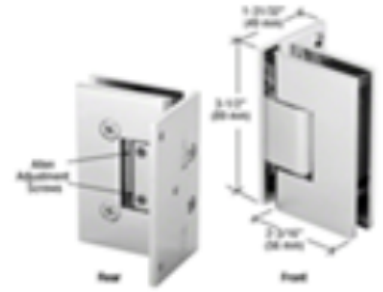

LK-NO344OB

Price: \$27.00

Wall to glass hinge.
Adjustable to any angle
up to 90 degree without
having to take door

Category

Hinges

Material

Brass

Part Number

GEN3440RB

**LK-NO344MB**

Price: \$25.92

Wall to glass hinge.
Adjustable to any angle
up to 90 degree without
having to take door

Category

Hinges

Material

Brass

Part Number

GEN344MBL

**LK-NO344CH**

Price: \$23.76

Wall to glass hinge.
Adjustable to any angle
up to 90 degree without
having to take door

Category

Hinges

Material