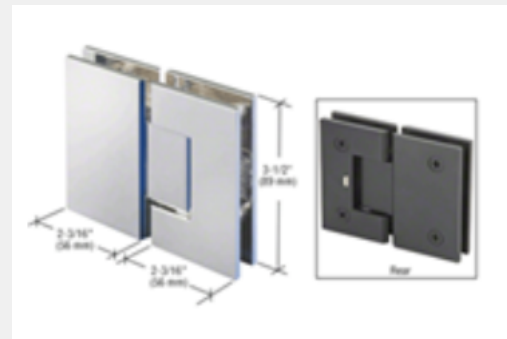

Category Hinges
Material Brass
Part Number GEN337BN

LK-N580OB

Price: \$33.57

180 Degree glass to
glass hinge. Self-
centering with reversible
5 degree pivot pin

Category Hinges
Material Brass
Part Number GEN5800RB

LK-N580MB

Price: \$32.22

180 Degree glass to
glass hinge. Self-
centering with reversible
5 degree pivot pin

Category Hinges
Material Brass
Part Number GEN580MBL

LK-N580CH

Price: \$30.33

180 Degree glass to glass hinge. Self-centering with reversible 5 degree pivot pin