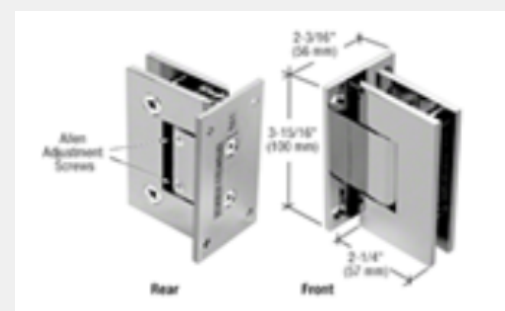

Category Hinges

Material Brass

Part Number V1E537BN

LK-VF337OB

Price: \$34.56

Wall to glass hinge (heavy duty) . Adjustable to any angle up to 90 degrees without

Category Hinges

Material Brass

Part Number V1E3370RB

LK-V180CH

Price: \$43.83

180 Degree glass-to-glass hinge (heavy duty)

Category Hinges
 Material Brass
 Part Number V1E180CH

LK-V180BN

Price: \$45.81

180 Degree glass-to-glass hinge (heavy duty)