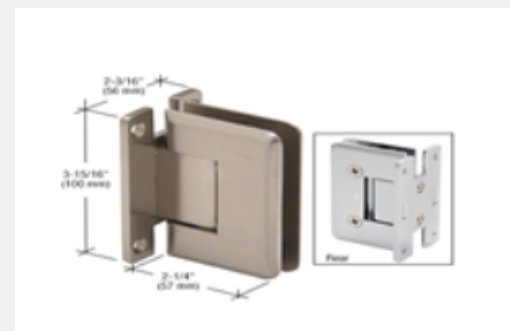

Category	Hinges
Material	Brass
Part Number	C0L5370RB

LK-CH537MB

Price: \$33.21

Wall to glass hinge
(heavy duty). 5 Degree
pre-set model (factory
set for 5 degree tighter

Category	Hinges
Material	Brass
Part Number	C0L537MBL

LK-CH537CH

Price: \$29.43

Wall to glass hinge
(heavy duty). 5 Degree
pre-set model (factory
set for 5 degree tighter

Category	Hinges
Material	Brass
Part Number	C0L537CH

LK-CH537BN

Price: \$30.87

Wall to glass hinge
(heavy duty). 5 Degree
pre-set model (factory
set for 5 degree tighter

Category	Hinges
Material	Brass
Part Number	C0L537BN

LK-BNW001OB

Price: \$6.03

Combination
handle&towel bar
accessories (splitting
used kits) ,without

Category

Handles

Material

Brass