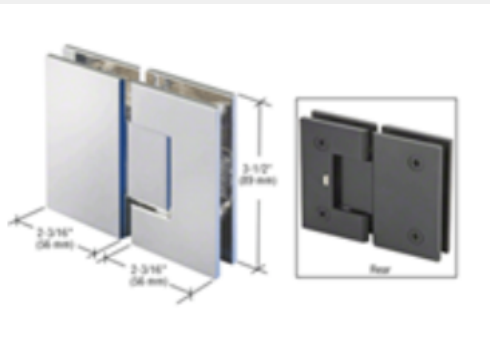

LK-N580MB

Price: \$32.22

180 Degree glass to
glass hinge. Self-
centering with reversible
5 degree pivot pin

Category Hinges
Material Brass
Part Number GEN580MBL

LK-N580CH

Price: \$30.33

180 Degree glass to glass hinge. Self-centering with reversible 5 degree pivot pin

Category Hinges
 Material Brass
 Part Number GEN580CH

LK-N580BN

Price: \$30.87

180 Degree glass to glass hinge. Self-centering with reversible 5 degree pivot pin

Category Hinges
 Material Brass
 Part Number GEN580BN