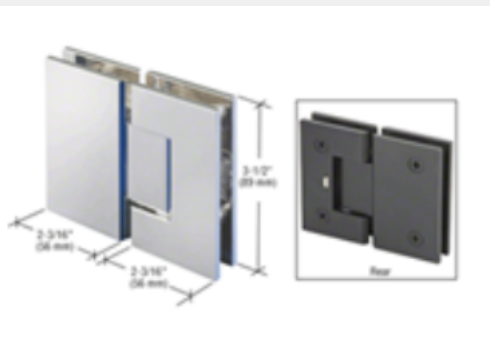

Category Hinges
 Material Brass
 Part Number GEN580CH

LK-N580BN

Price: \$30.87

180 Degree glass to glass hinge. Self-centering with reversible 5 degree pivot pin

Category Hinges
 Material Brass
 Part Number GEN580BN