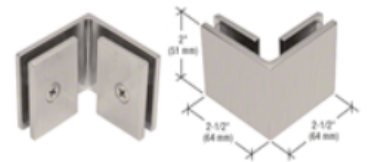

Glass to glass clamp, 90 degree.

Category

Clamps

Material

Brass

Part Number

SGC90BN

LK-QGC90CH