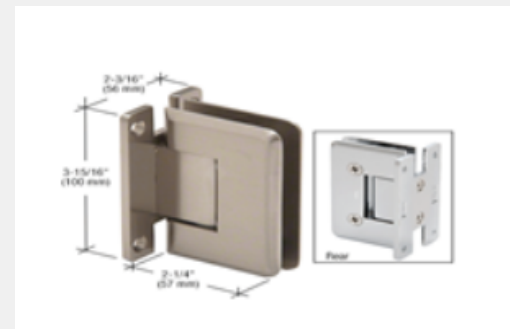

Category	Hinges
Material	Brass
Part Number	C0L5370RB

LK-CH537MB

Price: \$33.21

Wall to glass hinge
(heavy duty). 5 Degree
pre-set model (factory
set for 5 degree tighter

Category	Hinges
Material	Brass
Part Number	C0L537MBL

LK-CH537CH

Price: \$29.43

Wall to glass hinge
(heavy duty). 5 Degree
pre-set model (factory
set for 5 degree tighter

Category	Hinges
Material	Brass
Part Number	C0L537CH

LK-CH537BN

Price: \$30.87

Wall to glass hinge
(heavy duty). 5 Degree
pre-set model (factory
set for 5 degree tighter