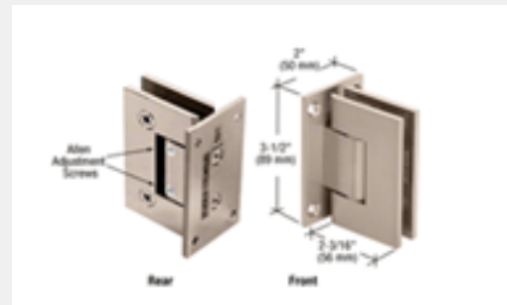

Wall to glass hinge. Self-centering with reversible 5 degree pivot pin offset (factory set for 5 degree

Category Hinges
 Material Brass
 Part Number GEN537BN

LK-NF337OB

Price: **\$27.00**

Wall to glass hinge. Adjustable to any angle up to 90 degrees without removing door (full back

Category Hinges
 Material Brass
 Part Number GEN3370RB

LK-NF337MB

Price: \$25.92

Wall to glass hinge.
Adjustable to any angle
up to 90 degrees without
removing door (full back

Category Hinges
Material Brass
Part Number GEN337MBL

LK-NF337CH

Price: \$23.76

Wall to glass hinge.
Adjustable to any angle
up to 90 degrees without
removing door (full back

Category Hinges
Material Brass
Part Number GEN337CH

LK-NF337BN

Price: \$24.84

Wall to glass hinge.
Adjustable to any angle
up to 90 degrees without
removing door (full back