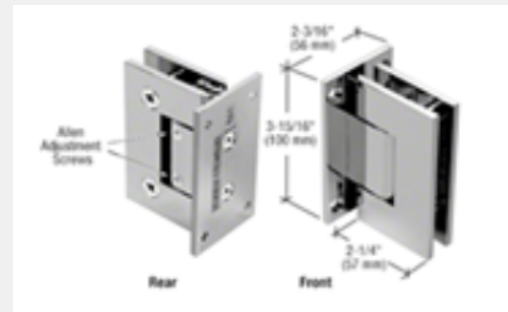

Price: \$16.38

Glass to glass clamp, 90 degree.

Category

Clamps

Material

Brass

Part Number

SGC90CH

LK-VF337MB

Price: \$33.12

Wall to glass hinge (heavy duty) . Adjustable to any angle up to 90 degrees without

Category Hinges
 Material Brass
 Part Number V1E337MBL

LK-VF337CH

Price: \$30.33

Wall to glass hinge (heavy duty) . Adjustable to any angle up to 90 degrees without