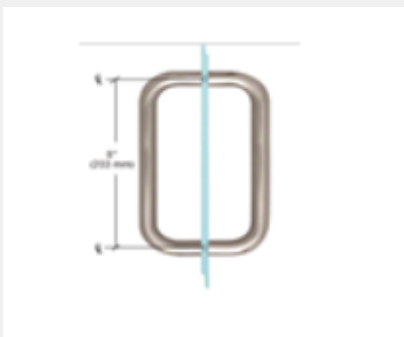

LK-N580MB

Price: \$32.22

180 Degree glass to
glass hinge. Self-
centering with reversible
5 degree pivot pin

Category Hinges
Material Brass
Part Number GEN580MBL

LK-N580CH

Price: \$30.33

180 Degree glass to glass hinge. Self-centering with reversible 5 degree pivot pin

Category Hinges
 Material Brass
 Part Number GEN580CH

LK-N580BN

Price: \$30.87

180 Degree glass to glass hinge. Self-centering with reversible 5 degree pivot pin

Category Hinges
 Material Brass
 Part Number GEN580BN

LK-MNW8X8OB

Price: \$26.28

8" Back-to-back handle without metal washers, 3/4" (19 mm) diameter

Category Handles
 Material Brass
 Part Number BMNW8X80RB

LK-MNW8X8MB

Price: \$25.11

8" Back-to-back handle without metal washers, 3/4" (19 mm) diameter

Category Handles
 Material Brass
 Part Number BMNW8X8MBL

LK-MNW8X8CH

Price: \$22.95

8" Back-to-back handle without metal washers, 3/4" (19 mm) diameter

Category Handles
 Material Brass
 Part Number BMNW8X8CH