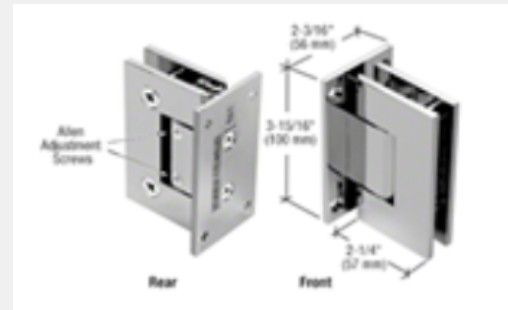

Category Hinges
 Material Brass
 Part Number V1E337CH

LK-VF337BN

Price: \$31.77

Wall to glass hinge (heavy duty) . Adjustable to any angle up to 90 degrees without

Category Hinges
 Material Brass
 Part Number V1E337BN