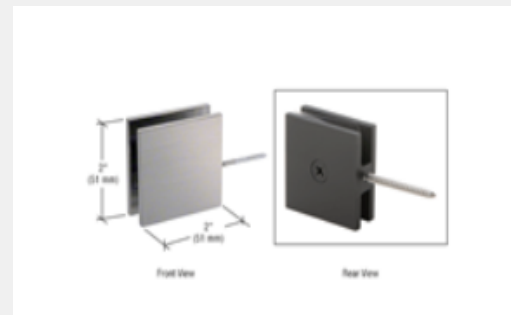

LK-QGC186OB

Price: **$8.46**

Glass clamp

Category

Clamps

Material

Brass

Part Number

SGC1860RB