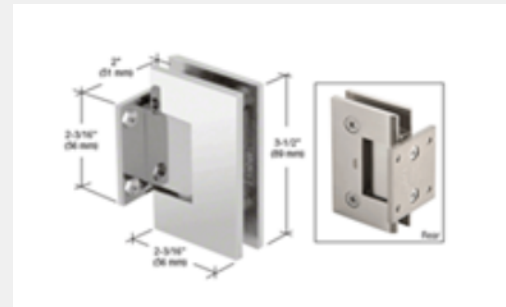

Category Hinges
 Material Brass
 Part Number GEN574CH

LK-NS574BN

Price: \$22.14

Wall to glass hinge
(short back plate). 5
Degree pre-set model
(factory set for 5 degree

Category Hinges
Material Brass
Part Number GEN574BN

LK-NO544OB

Price: \$25.29

Wall to glass hinge. Self-
centering with reversible
5 degree pivot (factory
set for 5 degree tighter

Category Hinges
Material Brass
Part Number GEN5440RB

LK-NO544MB

Price: \$24.30

Wall to glass hinge. Self-
centering with reversible
5 degree pivot (factory
set for 5 degree tighter

Category Hinges
Material Brass
Part Number GEN544MBL

LK-NO544CH

Price: \$22.32

Wall to glass hinge. Self-
centering with reversible
5 degree pivot (factory
set for 5 degree tighter