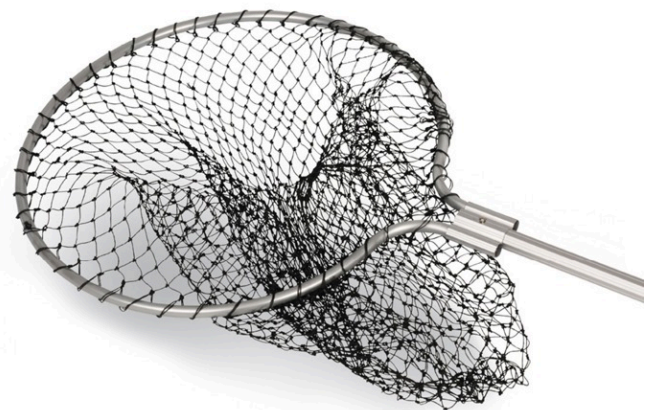

Farmyard animals

Ref 24387

PLASTIC POULTRY FEEDER 12KG GREEN

MoQ 5

€ 13,63

Promo 7,5% discount

Promo € 12,61

Ref 24396

REAL 24 SEMI-AUTOMATIC INCUBATOR

MoQ 1

€ 146,45

Promo 10% discount

Promo € 131,8

Ref 24425

GROUND SANITISING POWDER 2,5KG

MoQ 4

€ 11,1

Promo 10% discount

Promo € 9,99

Ref 24609

TRAP NET DIAM 58CM

MoQ 5

€ 21,55

Promo 5% discount

Promo € 20,47