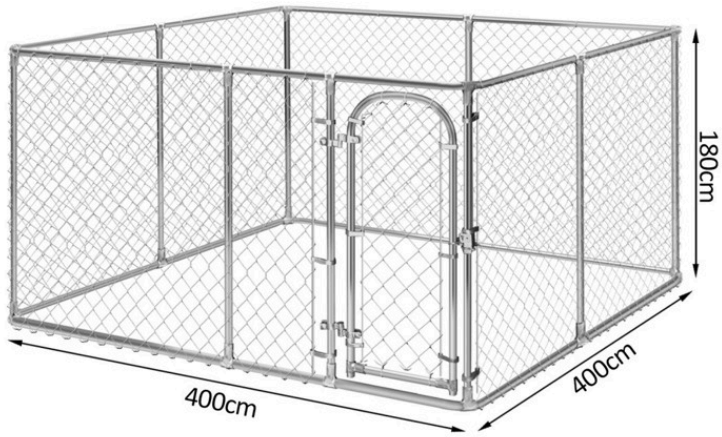

Farmyard animals

| | |
|---------------------------------------|--------------|
| Ref | 24271 |
| METAL CHICKENCOOP 4X4X1,82M - 2 BOXES | |
| MoQ | 1 |
| € | 196,98 |
| Promo | 15% discount |
| Promo € | 167,43 |