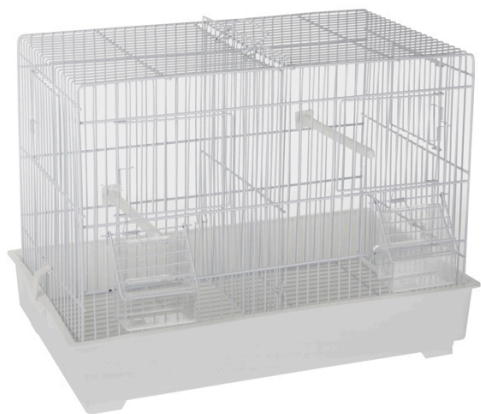

Ornamental birds

Ref 1560030

BIRDCAGE COVA 42CM WHITE 1 PIECE

MoQ 3

€ 15,95

Promo 10% discount

Promo € 14,36

Ref 1560031

BIRDCAGE COVA 55CM WHITE 2 PIECES

MoQ 3

€ 23,19

Promo 10% discount

Promo € 20,87