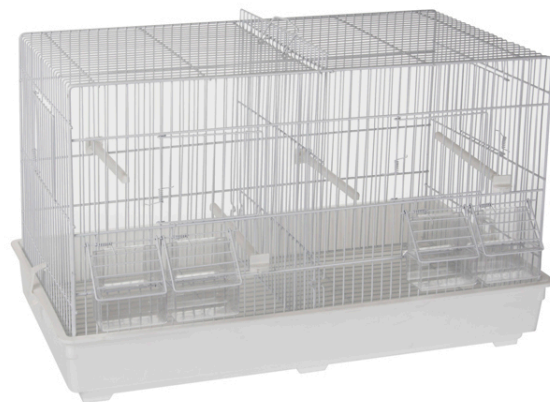

Ornamental birds

Ref 1560030

BIRDCAGE COVA 42CM WHITE 1 PIECE

MoQ 3

€ 15,95

Promo 10% discount

Promo € 14,36

Ref 1560031

BIRDCAGE COVA 55CM WHITE 2 PIECES

MoQ 3

€ 23,19

Promo 10% discount

Promo € 20,87