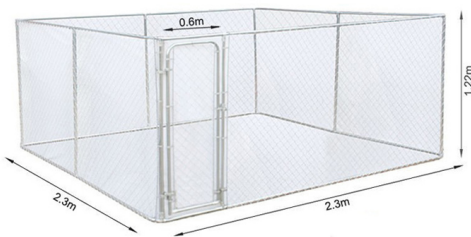

Ref 24233

CHICKEN FOUNTAIN EXTRA HIGH 12L

MoQ 5

€ 8,46

Promo 5% discount

Promo € 8,04