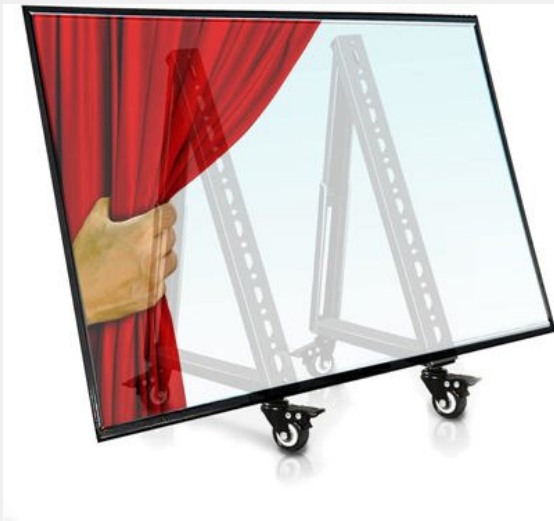

Wireless HDMI Transmitter Receiver 4K

Price:

Steadycam Camera Stabilizer

Price:

SEETEC ATEM156 15.6 inch Live Streaming Monitor

Price:

Passive Direct Box

Price:

Manfrotto QR Plate Heavy-Duty Fluid Head Tripod

Price:

Wireless Microphone Shure GLXD4 x2

Price:

Monitor Floor Stand Cart

Price:

Fog Machine 1500 Watt

Price:

Price:

Dancefloor 2

Price:

Dancefloor 3

Price:

PORTABLE FOLDING FRAME **16:9**
Projection Screen **Feature** Aspect Ratio

Adjustable Height

- Variable height settings feature included to accommodate any event.
- Lightweight aluminum frame allows for a versatile Indoor/Outdoor product.