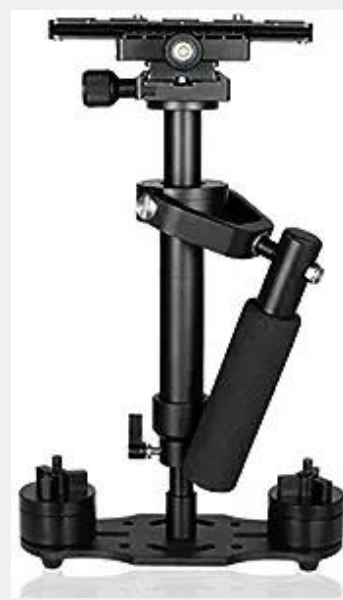

Wireless HDMI Transmitter Receiver 4K

Price:

Steadycam Camera Stabilizer

Price:

SEETEC ATEM156 15.6 inch Live Streaming Monitor

Price:

Passive Direct Box

Price:

Manfrotto QR Plate Heavy-Duty Fluid Head Tripod

Price:

Wireless Microphone Shure GLXD4 x2

Price:

Monitor Floor Stand Cart

Price:

Fog Machine 1500 Watt

Price:

3w laser light rgb full color

Price:

4K 1x8 HDMI Splitter 1 in 8 Out, 8 Port

Price:

Shortly

Acrylic Podium Stand

Price:

ATEM Mini Pro HDMI Live Stream Switcher

Price:

Dancefloor 2

Price:

Dancefloor 3

Price:

PORTABLE FOLDING FRAME **16:9**
Projection Screen **Feature** Aspect Ratio

Adjustable Height

- Variable height settings feature included to accommodate any event.
- Lightweight aluminum frame allows for a versatile Indoor/Outdoor product.