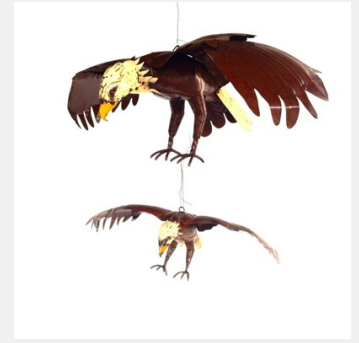

Lizard
\$36.00

Ladybug Flower
\$46.00

Iguana
\$38.00

Hen Golf Ball
\$40.00

Goat
\$72(L) \$48(M) \$36(S) \$24(mini)

Gnome Rake
\$60.00

Gnome on Mushroom Peace
\$45.00

Gnome Hat
\$36.00

Giraffe w_ Shovel
\$48.00

Giraffe 3 Brown
\$65.00

Fox
\$46(L) - \$36(S)

Flamingo Pot Holder
\$62(L) - \$48(M) - \$36(S)

Flamingo Feathered (Set 4)
\$72.00

Flamingo (Curly)
\$60(L) - \$44(S) - \$32(mini)

Fish
\$32.00

Fire Hydrant
\$48.00

Elephant (mini)
\$22.00

Eagle
\$115(L) - \$60(S)

Duck Yellow
\$34.00

Duck Mallard
\$44.00

Donkey Colorful
\$58.00

Dog Bowlegged
\$28.00

Cricket Bow
\$60.00