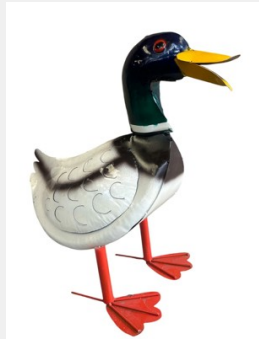

Giraffe w_ Shovel
\$48.00

Giraffe 3 Brown
\$65.00

Fox
\$46(L) - \$36(S)

Flamingo Pot Holder
\$62(L) - \$48(M) - \$36(S)

Flamingo Feathered (Set 4)
\$72.00

Flamingo (Curly)
\$60(L) - \$44(S) - \$32(mini)

Fish
\$32.00

Fire Hydrant
\$48.00

Elephant (mini)
\$22.00

Eagle
\$115(L) - \$60(S)

Duck Yellow
\$34.00

Duck Mallard
\$44.00

Donkey Colorful
\$58.00

Dog Bowlegged
\$28.00

Cricket Bow
\$60.00

Crawfish
\$30.00

Crab
\$36.00

Cow Rake
\$45.00

Chameleon
\$28.00

Caterpillar
\$32.00

Ants Red (Set_3)
\$40.00

Ant w_ Wheelbarrow
\$36.00

Ant Red w_ Flowers
\$50.00