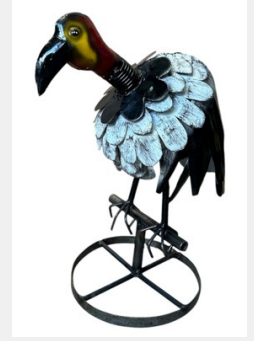

Dog Golf Ball Planter
\$32.00

Cow Planter (Mini)
\$36.00

Cat Golf Ball Planter
\$28.00

Peacock
\$90(L) - \$60(M) - \$40(S)

Watering Can Sunflower (mini)
\$48.00

Watering Can Silver w Sunflower
\$54.00

Watering Can Birdhouse
\$65.00

Watering Can Big Daisy
\$65.00

Vulture on Stand
\$60.00

Vulture on Log
\$80.00

Vulture
\$48(L) - \$36(M) - \$24(S)

Truck Garden
\$60.00

Stork
\$65.00

Snail (Set_2)

Snail
\$40.00