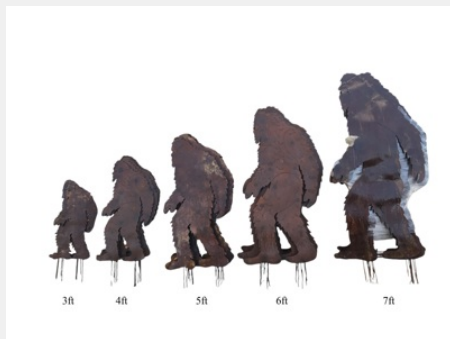

Dino Silhouette (mini)
$20.00

Big Foot
$36/3' - $48/4' - $60-5' - $72/6' -