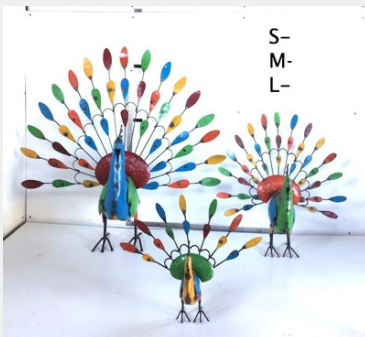

Mushroom w_ Frog
\$54.00

Mushroom 3 Stem (Set_3)
\$150.00

Mushroom 3 Stem
\$40(L) - \$26(S)

Mushroom (Set_3)
\$52.00

Spinner (Hot Air Balloon)
\$43.00

Frog Golf Ball Planter
\$38.00

Flamingo Golf Ball Planter
\$36.00

Dog Golf Ball Planter
\$32.00

Cow Planter (Mini)
\$36.00

Cat Golf Ball Planter
\$28.00

Peacock
\$90(L) - \$60(M) - \$40(S)

Watering Can Sunflower (mini)
\$48.00

Watering Can Silver w Sunflower
\$54.00

Watering Can Birdhouse
\$65.00