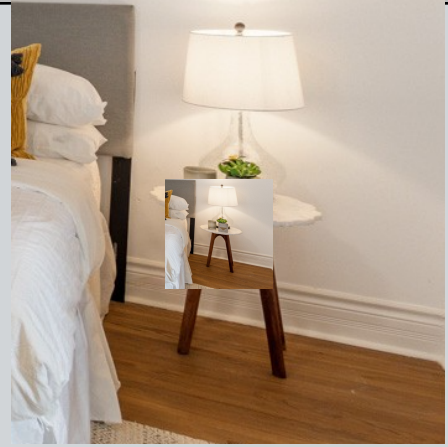

Coffee Table black square black frame

\$100

ACCENT TABLES

Accent table walnut gold lines gold legs

\$50

Accent table marble scallop walnut legs

\$50

Accent table walnut round black legs NEW!