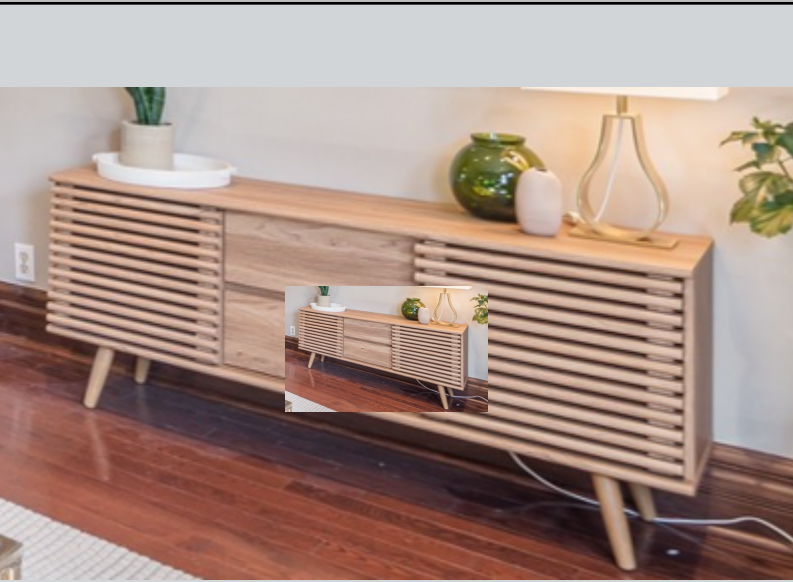

MEDIA CONSOLE

Media console Structube horizontal slats

$100