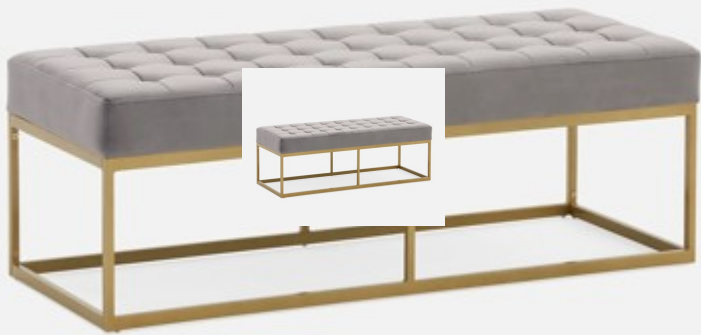

Pouf silver and cream square single

\$20

Stool wicker round

\$40

SOFA TABLES

Sofa table light oak black frame, 2 drawers

\$120

Sofa table black top & frame

\$75

Sofa table white top with black frame

\$50

Sofa table white top gold frame

\$50

Sofa table glass waterfall

\$50

BENCH

Bench Structube Grey tufted gold frame NEW!

\$100

Bench grey fabric 4 sections wood frame

\$75

Bench beige with metal legs

\$50

Bench grey fabric w back (seats 3)

\$100