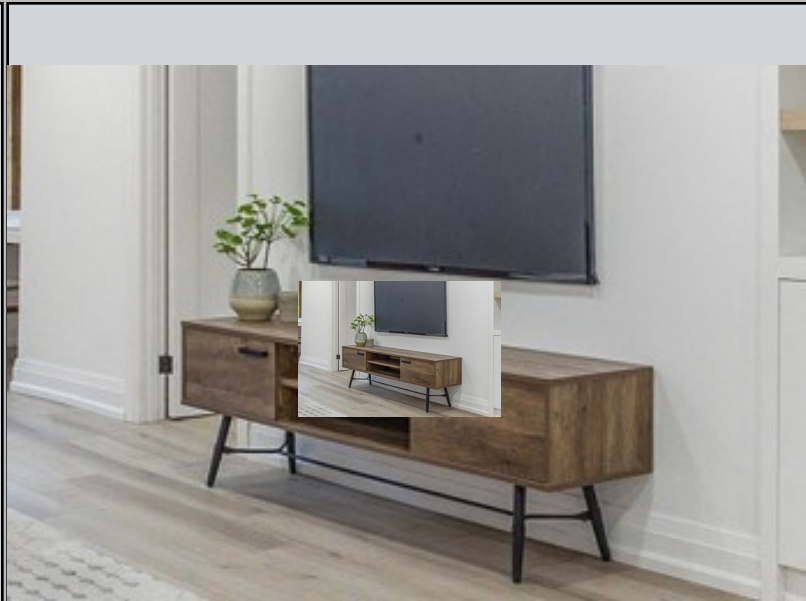

Media console walnut black frame 'Structube'

$200