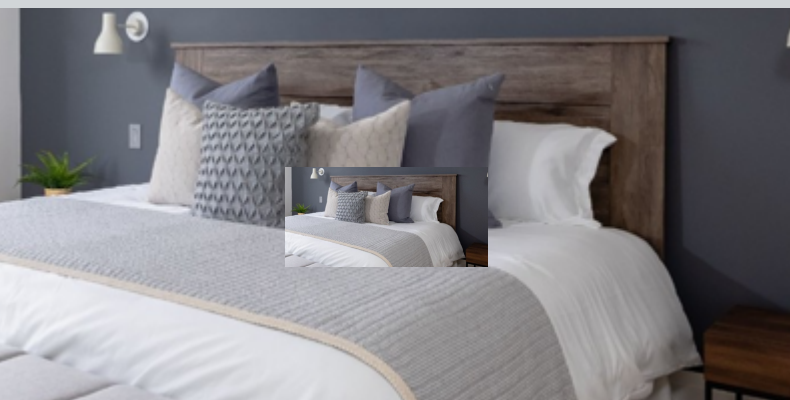

Headboard KING walnut faux wood

$120