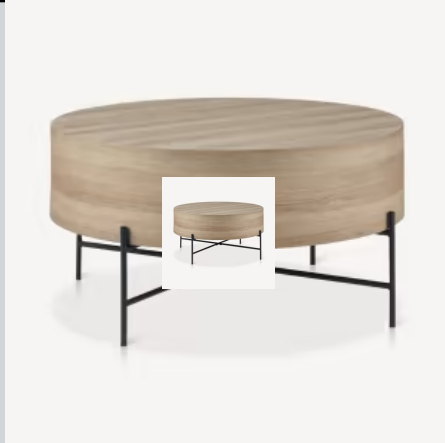

Sofa Ikea modular detachable arms ivory slipcover

\$150

Sofa Structube oatmeal with chrome legs

\$200

COFFEE TABLES

Coffee table sq glass black frame NEW!

\$120

Coffee table square glass with gold frame

\$120

Coffee table walnut round blk frame NEW!

\$120

Coffee table IKEA light wood

\$40

Coffee table IKEA white square wood

\$50

Coffee table rectangular white IKEA