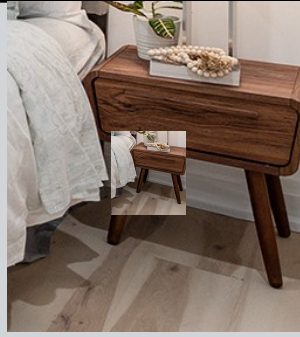

Bedframe KING (2 Twin frame) with mattress
\$120

KING 4 pillows & cases, flat, fitted, bedskirt, duvet & cover, throw & access. pillows

NIGHT STANDS/TABLES

Nightstand mirrored with drawers

\$30

Nightstand walnut with drawer rounded edges