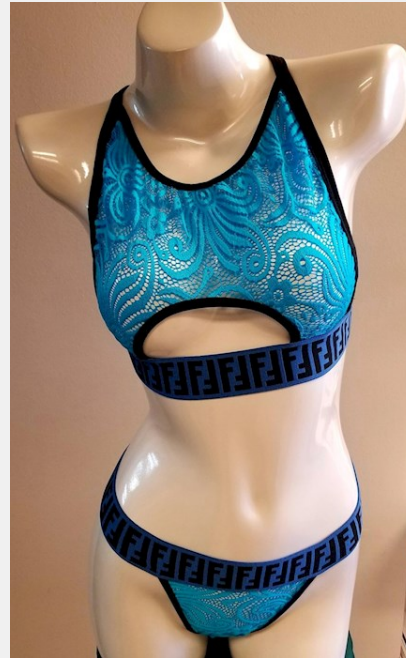

Many colors and
styles to choose
from!

**BK109DS-
Designer
Lace up
Top Bikini
w/ Stone &
Chain**

21.5

Please inquire
about material
selection!

Many colors and
styles to choose
from!

**BK117DS-
Designer
Fishline
Top Bikini**

21.5

Please inquire
about material
selection!

Many colors and
styles to choose
from!

*(Material shown
on display is for*

**BK113-
Lace Band
Bikini**

24

Please inquire
about material
selection!

Many colors and
styles to choose
from!