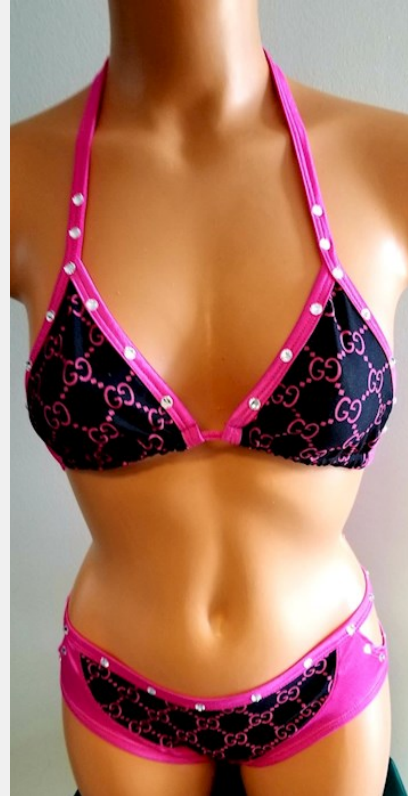

**BS105-
Chain Tube
Top Booty
Short Set
w/ Stones**

21

Please inquire
about material
selection!

Many colors and
styles to choose
from!

(Material shown

**BS106-
Scrunch
Butt Booty
Short Set
w/ Stones**

18.5

Please inquire
about material
selection!

Many colors and
styles to choose
from!

(Material shown

**BS111-
ArmBand
Top Booty
Short Set**

24.5

Please inquire
about material
selection!

Many colors and
styles to choose
from!

*(Material shown
on display is for*