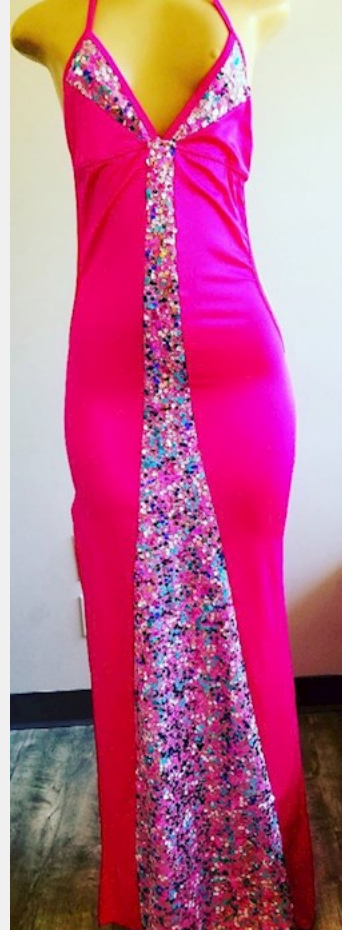

**LD604-
Sequin
middle
Gown**

42.5

Please inquire
about material
selection!

Many colors and
styles to choose
from!

*(Material shown
on display is for*