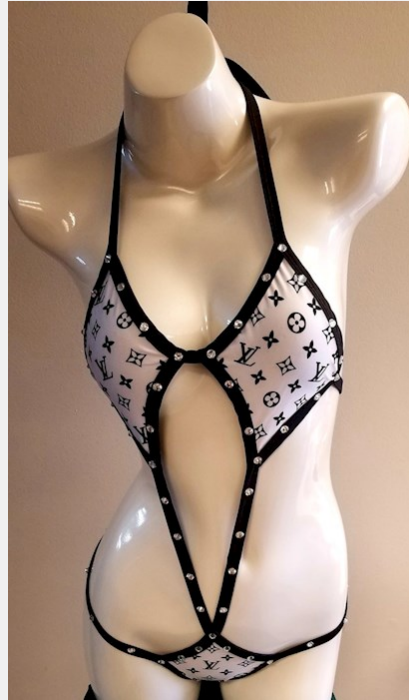

Many colors and
styles to choose
from!

(Material shown

**BS111-
ArmBand
Top Booty
Short Set**

24.5

Please inquire
about material
selection!

Many colors and
styles to choose
from!

*(Material shown
on display is for*

**HW106S-
High Waist
Short Set
w/ 108 Top
w/ Stones**

26

Please inquire
about material
selection!

Many colors and
styles to choose
from!

(Material shown

**LD614-
Tuxedo
Gown**

29

Please inquire about material selection!

Many colors and styles to choose from!

(Material shown on display is for illustrative purposes only to

**RO103S-
Slingshot
Romper w/
Stones**

24

Please inquire about material selection!

Many colors and styles to choose from!