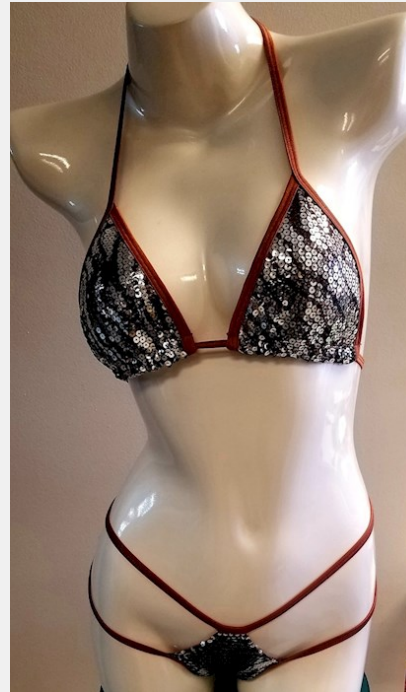

**BK104-
Double
Strap
Bikini**

11

Please inquire
about material
selection!

Many colors and
styles to choose
from!

*(Material shown
on display is for*