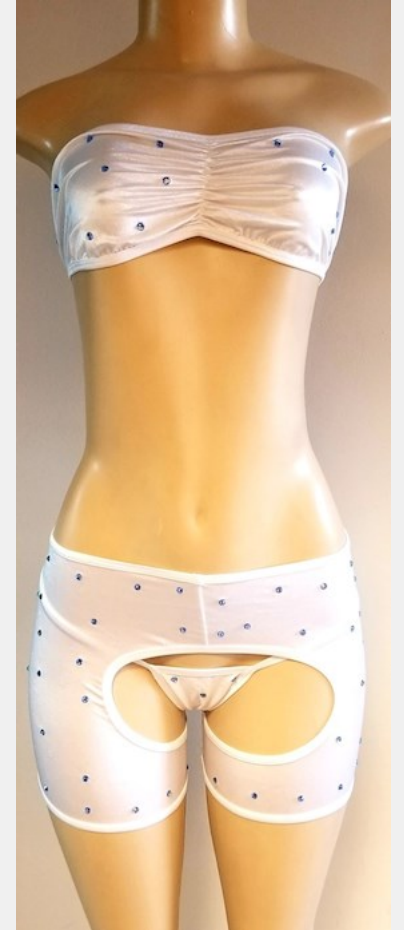

**HW108-
Crotchless
Short Set
w/ Tubetop
& Stones**

23

Please inquire
about material
selection!

Many colors and
styles to choose
from!

(Material shown