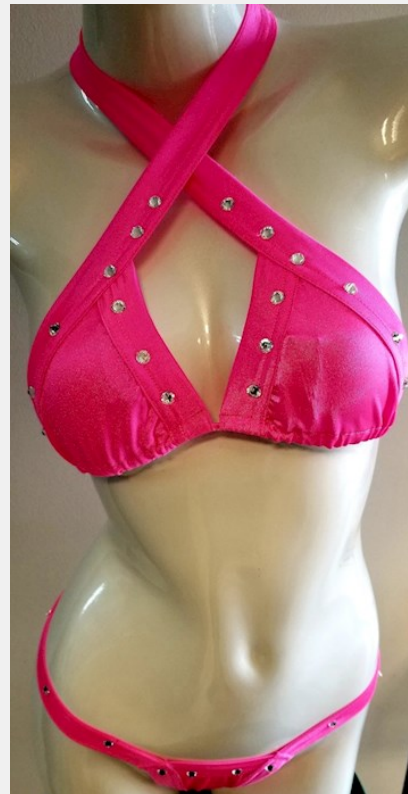

**HW106S-
High Waist
Short Set
w/ 108 Top
w/ Stones**

26

Please inquire
about material
selection!

Many colors and
styles to choose
from!

(Material shown