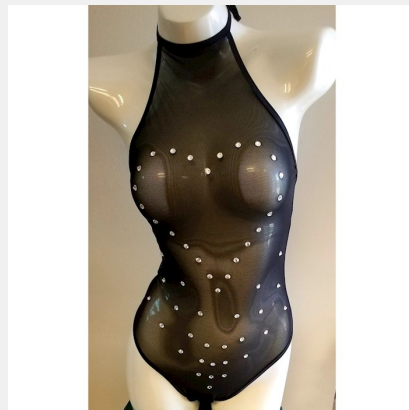

(Material shown on display is for

**RO121-
Vertical 6
Chain
Romper**

24

Please inquire about material selection!

Many colors and styles to choose from!

(Material shown on display is for

**RO123-
High Neck
Romper w/
Stones**