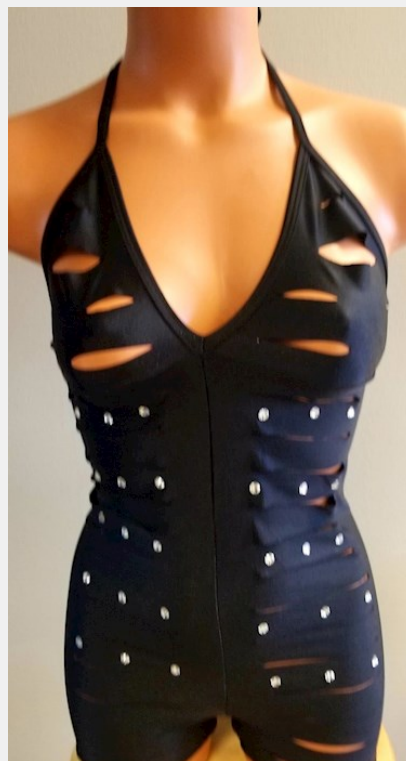

**RO124-
Slice
Romper**

24.5

Please inquire about material selection!

Many colors and styles to choose from!

(Material shown on display is for illustrative purposes only to