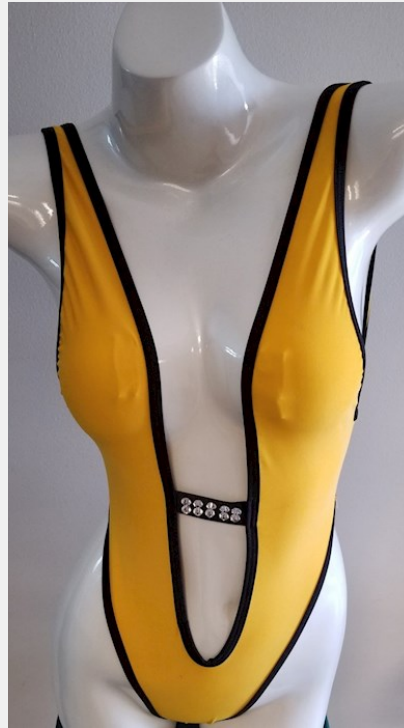

RO132S-V-cut Thong Romper w/ middle strap & stones

24

Please inquire about material selection!

Many colors and styles to choose from!