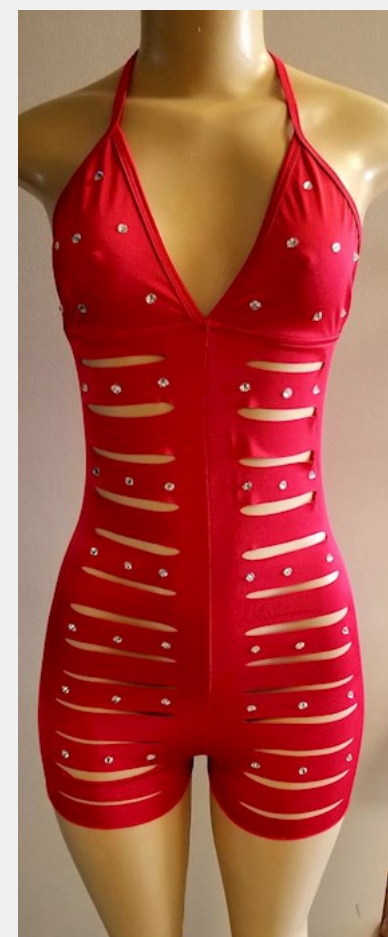

24.5

Please inquire about material selection!

Many colors and styles to choose from!

(Material shown on display is for

**RO123-
Tank Top
Oval Belly
Romper**

26.5

Please inquire about material selection!

Many colors and styles to choose from!

(Material shown on display is for

**RO124-
Slice
Romper**

24.5

Please inquire about material selection!

Many colors and styles to choose from!

(Material shown on display is for illustrative purposes only to

**RO124S-
Red Slice
Romper w/
Stones**

26.5

Please inquire about material selection!

Many colors and styles to choose from!

(Material shown on display is for

**RO128-
DESIGNER
Band Strap
One-Piece
Outfit**