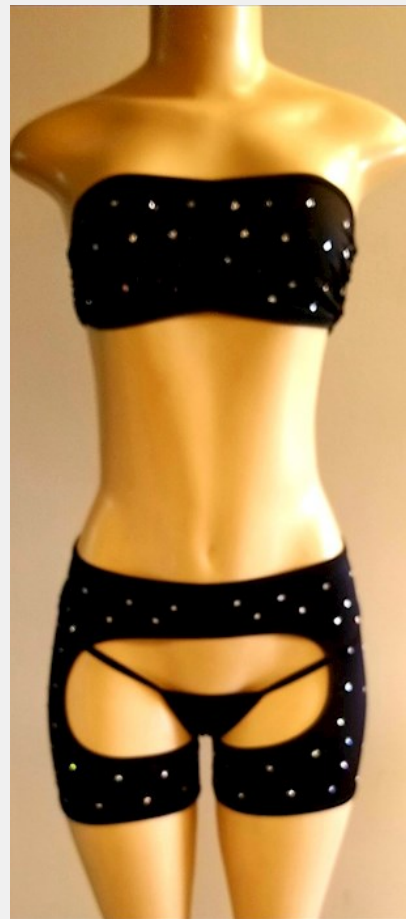

**HW108-
Crotchless
Short Set
w/ Tube
Top &
Stones**

26.5

Please inquire
about material
selection!

Many colors and
styles to choose
from!