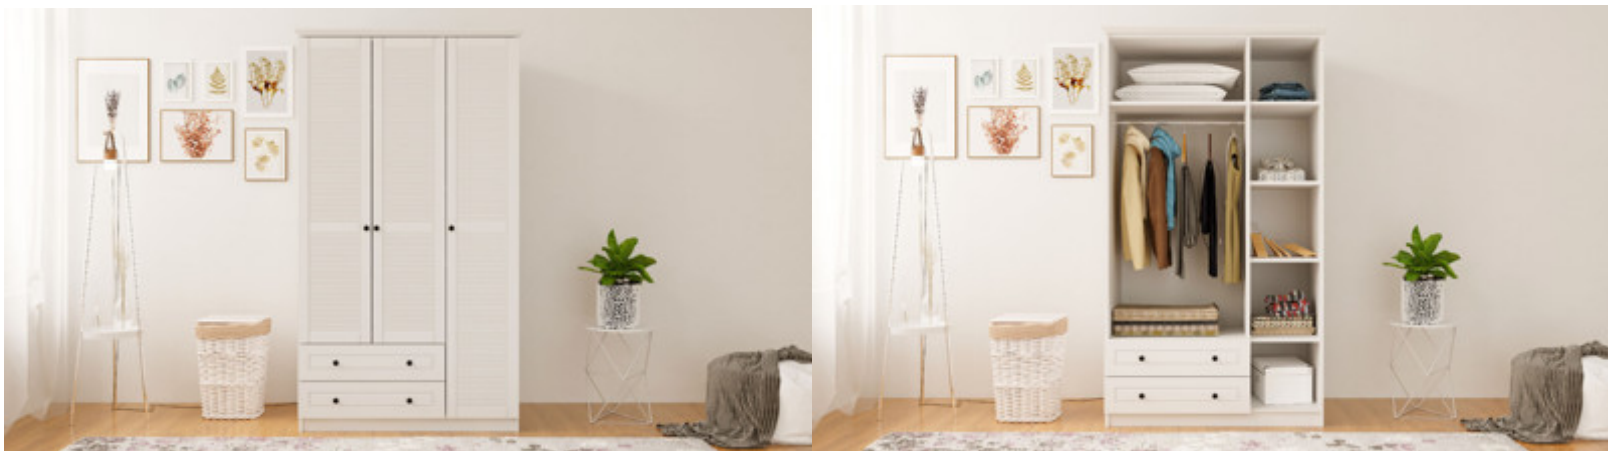

VOLET XL 3 Door 2 Drawer White Wardrobe, Boxes: 4, Weight(kg)105.71

Description: VOLET is a unique blend of French furniture with contemporary, boasting a vintage look. Featuring tapered style corncicing and gunmetal black handles this wardrobe will add an elegant touch to your bedroom. Complete with three doors and two deep drawers this wardrobe is fashioned with a hanging rail and ample storage. Colour: White Material: Membrane coated MDF board, finished with CNC process. Dimensions: Width:105cm,Height:210cm,Depth:52cm.Delivered flat packed in :4x Boxes.Total Gross Weight:105.71kg.All boxes sent out with Next Day/ White-Glove 2 MAN service and delivered to your room of choice. UK Mainland: Next Day/2 days, Remote Areas 2-5 days