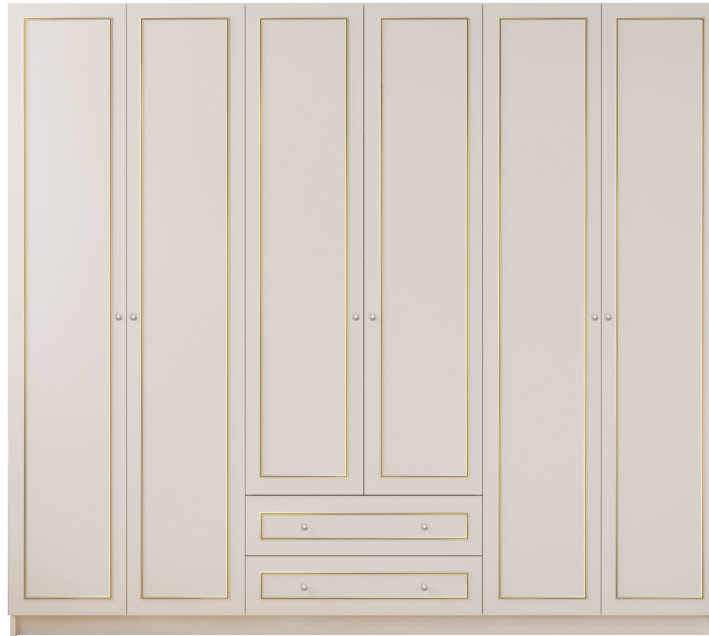

MARIE 6 Door 2 Drawer Gold White Wardrobe, Boxes: 5, Weight(kg)144.1

Description: Add a luxurious feel to a contemporary bedroom with the MARIE storage furniture range. Inspired from the antique French furniture this practical and stylish piece is finished with soft matte white colour, gold trims and antique handles. Combining a large hanging space with shelving and two deep drawers this wardrobe is perfect storage solution for all your clothes and accessories. Material: Membrane coated MDF board, finished with CNC process. Colour: White Dimensions: Width:210cm,Height:180cm,Depth:52cm.Delivered flat packed in :5x Boxes.Total Gross Weight:144.1kg.All boxes sent out with Next Day/ White-Glove 2 MAN service and delivered to your room of choice. UK Mainland: Next Day/2 days, Remote Areas 2-5 days