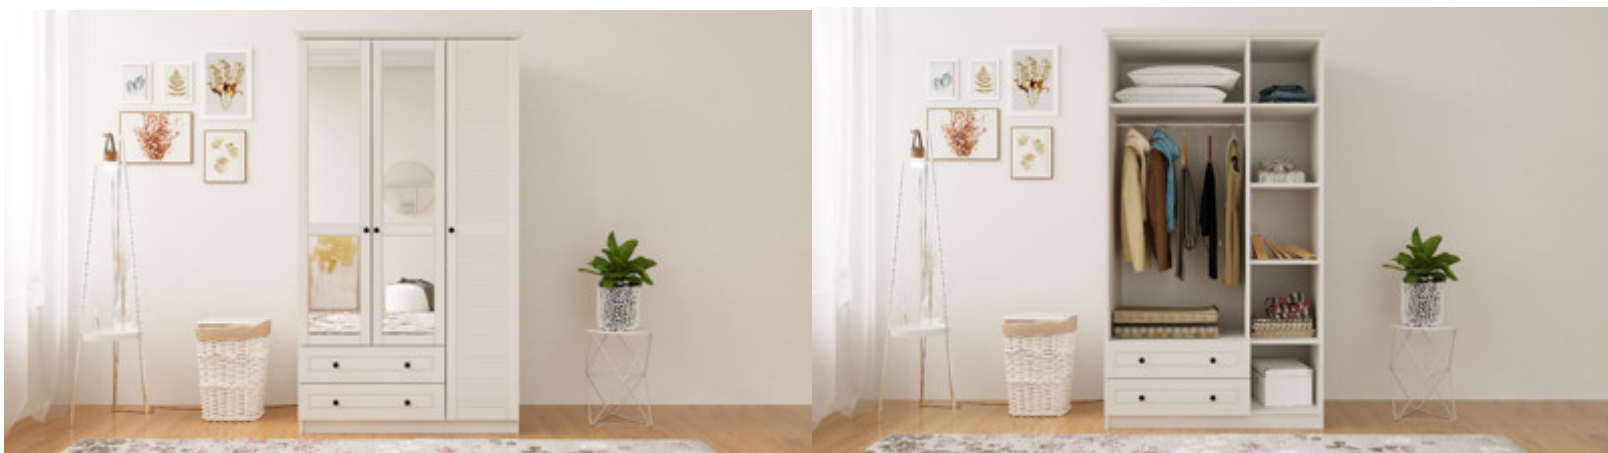

VOLET XL 3 Door 2 Drawer Mirrored White Wardrobe, Boxes: 4, Weight(kg)105.71

Description: VOLET is a unique blend of French furniture with contemporary, boasting a vintage look. Featuring tapered style corning and gunmetal black handles this wardrobe will add an elegant touch to your bedroom. Complete with three doors and two deep drawers this wardrobe is fashioned with a hanging rail and ample storage. The glass mirrors on the doors creates a dressing room atmosphere while reflecting light and space around your room. Colour: White Material: Membrane coated MDF board, finished with CNC process. Glass mirror
Dimensions: Width:105cm,Height:210cm,Depth:52cm.Delivered flat packed in :4x Boxes.Total Gross Weight:105.71kg.All boxes sent out with Next Day/ White-Glove 2 MAN service and delivered to your room of choice. UK Mainland: Next Day/2 days, Remote Areas 2-5 days