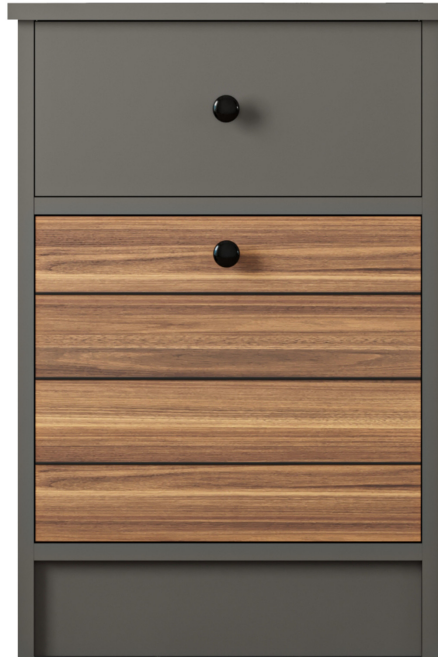

MILANO 1 Door 1 Drawer Bedside Table, Boxes: 1, Weight(kg)12.3

Description: Add a luxurious feel to a contemporary bedroom with the MILANO furniture range. Inspired from the Italian furniture this practical and stylish piece is finished with contrasting walnut, anthracite colours. Dimensions: Width:45cm,Height:64cm,Depth:40cm.Delivered flat packed in :1x Box..Total Gross Weight:12.3kg.