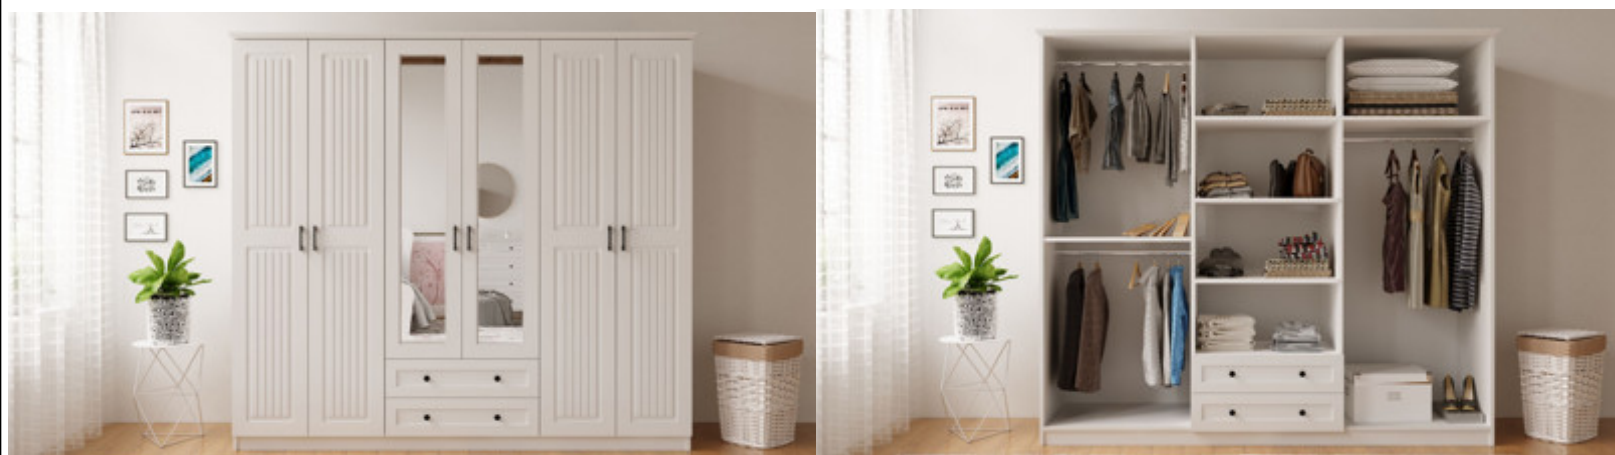

JULIET 6 Door 2 Drawer Mirrored White Wardrobe, Boxes: 6, Weight(kg)156.2

Description: Charming piece inspired by the French antique furniture, JULIET range are timeless and thoughtfully designed range with a rich and distinctive finish. It's all about the finer details with JULIET. Featuring tapered style corncicing and stylish black handles, it boosts timeless design. The glass mirrors on the doors creates a dressing room atmosphere while reflecting light and space around your room. Material: Membrane coated MDF board, finished with CNC process. Glass mirror. Colour: White Dimensions: Width:210cm,Height:184cm,Depth:52cm.Delivered flat packed in :6x Boxes.Total Gross Weight:156.2kg.All boxes sent out with Next Day/ White-Glove 2 MAN service and delivered to your room of choice. UK Mainland: Next Day/2 days, Remote Areas 2-5 days