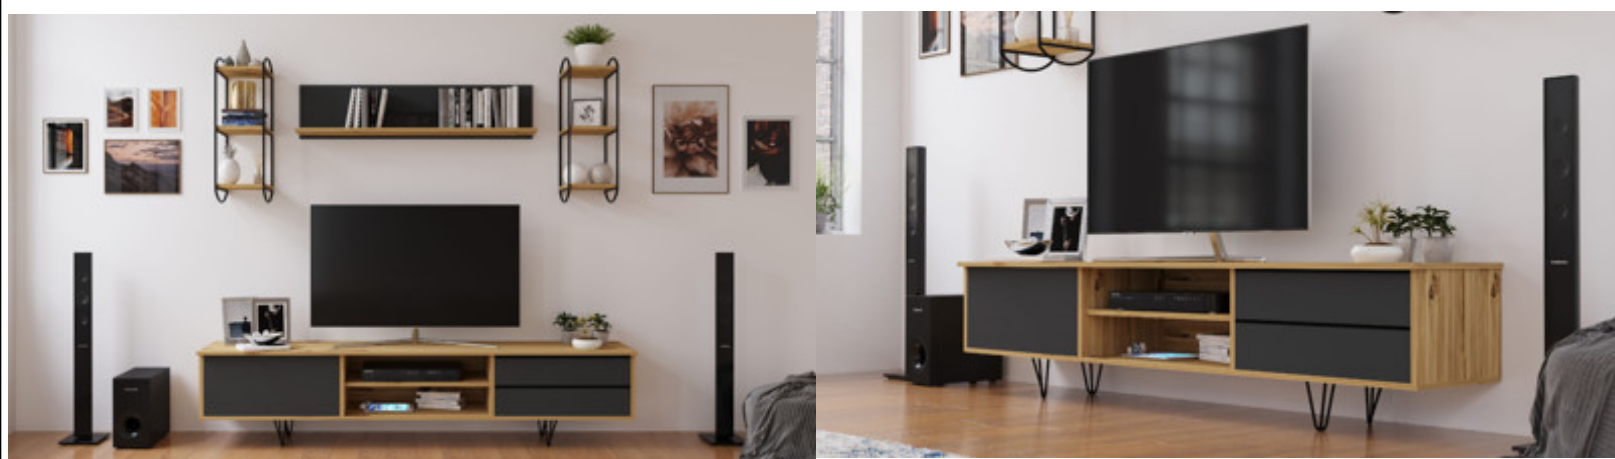

INGO TV Entertainment Cabinet / Shelving / Walnut, Anthracite, Boxes: 2, Weight(kg)50.7

Description: An All in media entertainment cabinet featuring 1 door 2 drawers and comes with 3 matching wall shelves. Finished with black metal legs not only a contemporary charming unit but It is also perfect for organising your TV, media, CD, ornaments, items. Dimensions:

Width:180cm,Height:45cm,Depth:40cm.Delivered flat packed in :2x Boxes.Total Gross Weight:50.7kg.