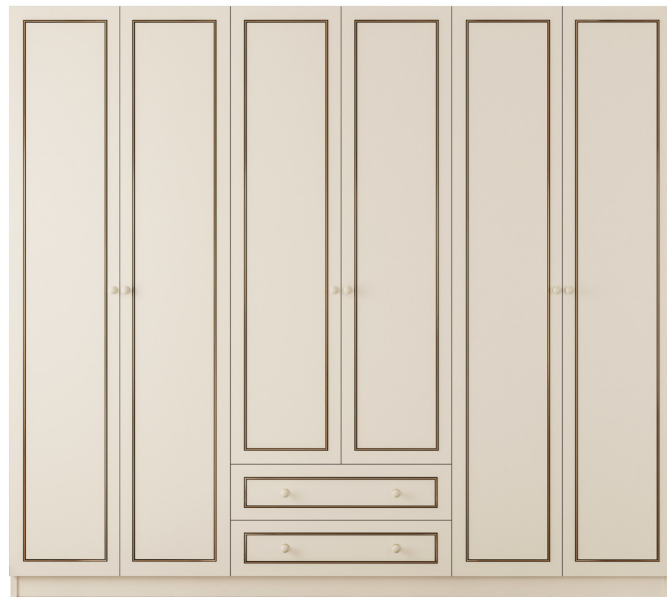

CLEMENT 6 Door 2 Drawer Wardrobe, Boxes: 5, Weight(kg)144.1

Description: Warm and luxurious are the best words describes our CLEMENT furniture collection. Pleasing appearance and the good taste of the bedroom which bring the CLEMENT to life. Classical and traditional elements blended with the modern practicality to create fresh and well-styled design lines, making the bedroom a restful place. Combining three large hanging spaces with shelving and two deep drawers this wardrobe is perfect storage solution for all your clothes and accessories. Finished with soft matte white colour, gold trims on grey lines and white handles. Material: Membrane coated MDF board, finished with CNC process. Colour: White Dimensions: Width:210cm,Height:180cm,Depth:52cm.Delivered flat packed in :5x Boxes.Total Gross Weight:144.1kg.All boxes sent out with Next Day/ White-Glove 2 MAN service and delivered to your room of