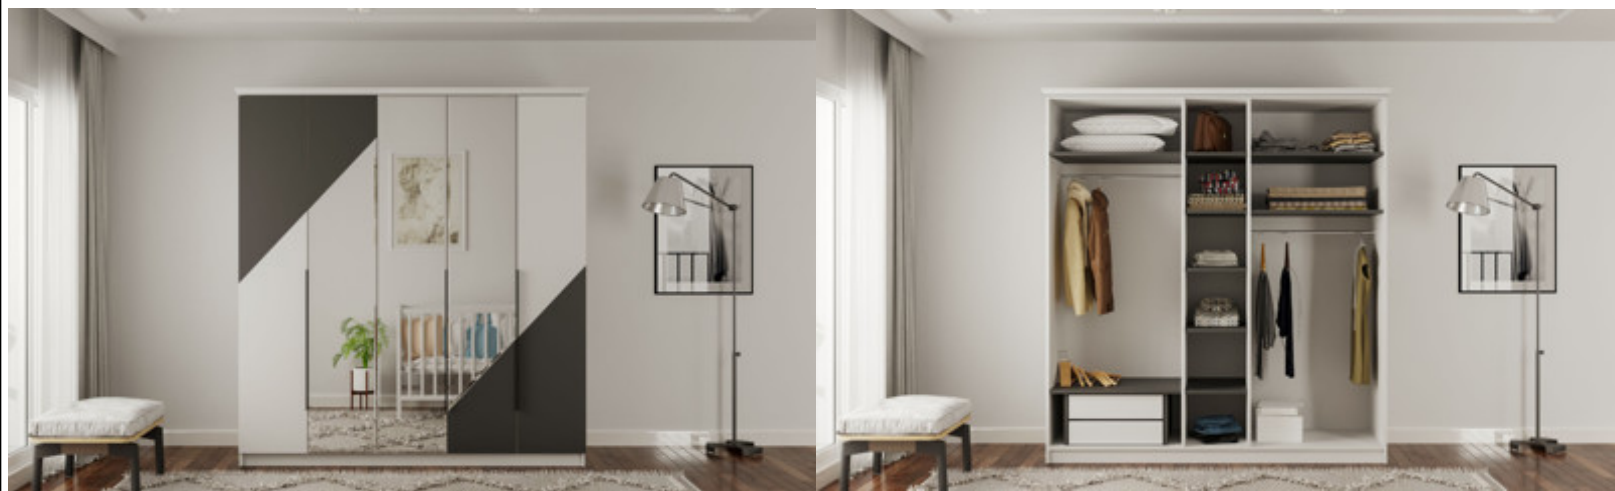

CARLOS 5 Door 2 Drawer Mirrored White Anthracite Wardrobe, Boxes: 6, Weight(kg)160.5

Description: The perfect storage solution, the CARLOS range will add elegance, style and incredible practicality to any modern room. A great example of Italian inspired design, this wardrobe boasts a contrasting grey-white finish, mirrored panels that create an instant feeling of light and space, as well as plenty of storage space to store your clothes and accessories. Material: Membrane coated MDF board, finished with CNC process. Glass mirror. Colour: White, Grey Dimensions: Width:175cm,Height:210cm,Depth:52cm.Delivered flat packed in :6x Boxes.Total Gross Weight:160.5kg.All boxes sent out with Next Day/ White-Glove 2 MAN service and delivered to your room of choice. UK Mainland: Next Day/2 days, Remote Areas 2-5 days