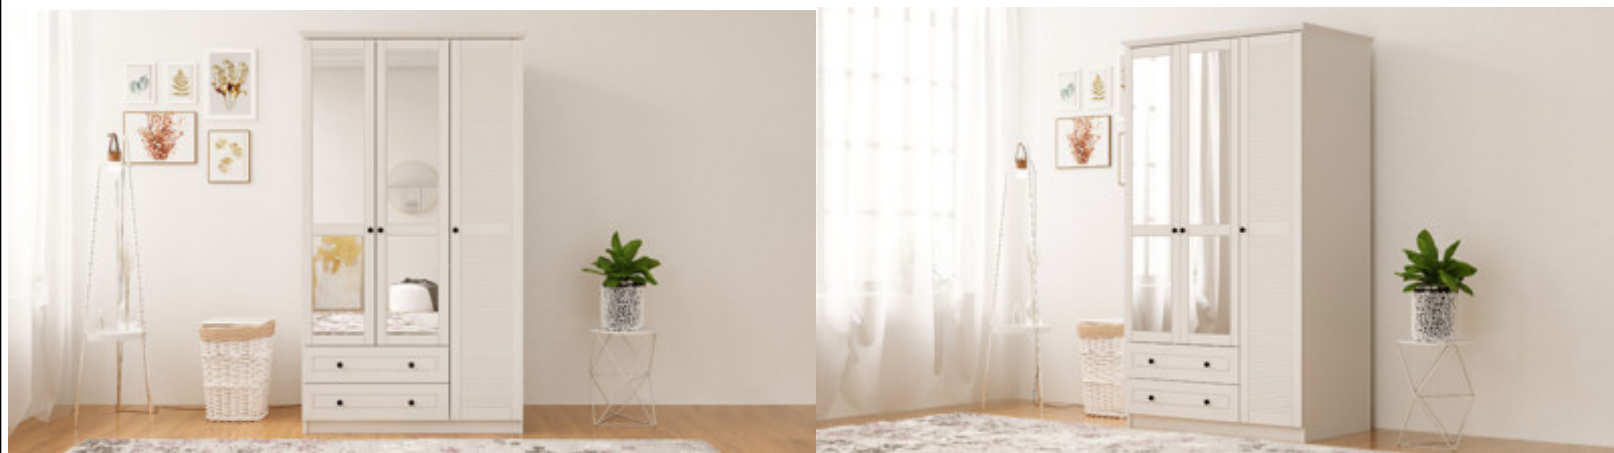

VOLET 3 Door 2 Drawer Mirrored White Wardrobe, Boxes: 4, Weight(kg)95.9

Description: VOLET is a unique blend of French furniture with contemporary, boasting a vintage look. Featuring tapered style corncicing and gunmetal black handles this wardrobe will add an elegant touch to your bedroom. Complete with three doors and two deep drawers this wardrobe is fashioned with a hanging rail and ample storage. The glass mirrors on the doors creates a dressing room atmosphere while reflecting light and space around your room. Colour: White Material: Membrane coated MDF board, finished with CNC process. Dimensions: Width:105cm,Height:184cm,Depth:52cm.Delivered flat packed in :4x Boxes.Total Gross Weight:95.9kg.All boxes sent out with Next Day/ White-Glove 2 MAN service and delivered to your room of choice. UK Mainland: Next Day/2 days, Remote Areas 2-5 days