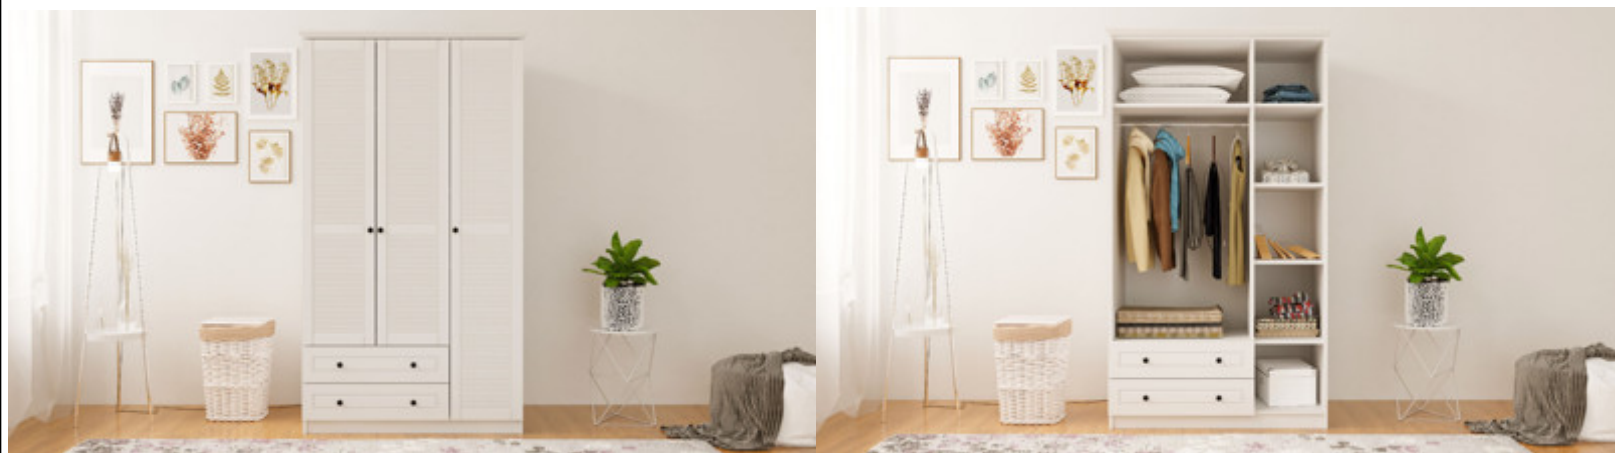

VOLET 3 Door 2 Drawer White Wardrobe, Boxes: 4, Weight(kg)95.9

Description: VOLET is a unique blend of French furniture with contemporary, boasting a vintage look. Featuring tapered style corning and gunmetal black handles this wardrobe will add an elegant touch to your bedroom. Complete with three doors and two deep drawers this wardrobe is fashioned with a hanging rail and ample storage. Colour: White Material: Membrane coated MDF board, finished with CNC process. Dimensions: Width:105cm,Height:184cm,Depth:52cm.Delivered flat packed in :4x Boxes.Total Gross Weight:95.9kg.All boxes sent out with Next Day/ White-Glove 2 MAN service and delivered to your room of choice. UK Mainland: Next Day/2 days, Remote Areas 2-5 days