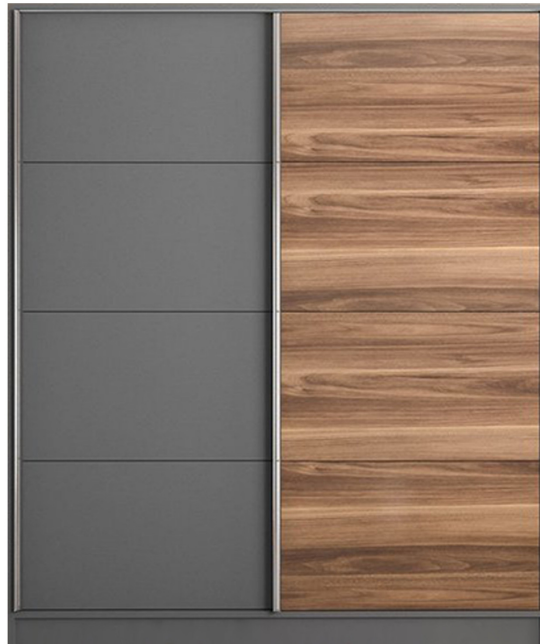

MILANO Sliding Door Wardrobe Walnut, Anthracite, Boxes: 5, Weight(kg)137.5

Description: Add a luxurious feel to a contemporary bedroom with the MILANO furniture range. Inspired from the Italian furniture this practical and stylish piece is finished with contrasting walnut, anthracite colours. With 2 spacious hanging sections, three hidden drawers and ample compartments this unit comes with sliding doors for easy quick access. Material: Membrane coated MDF board, finished with CNC process. Dimensions: Width:160cm,Height:190cm,Depth:56cm.Delivered flat packed in :5x Boxes.Total Gross Weight:137.5kg.All boxes sent out with Next Day/ White-Glove 2 MAN service and delivered to your room of choice. UK Mainland: Next Day/2 days, Remote Areas 2-5 days