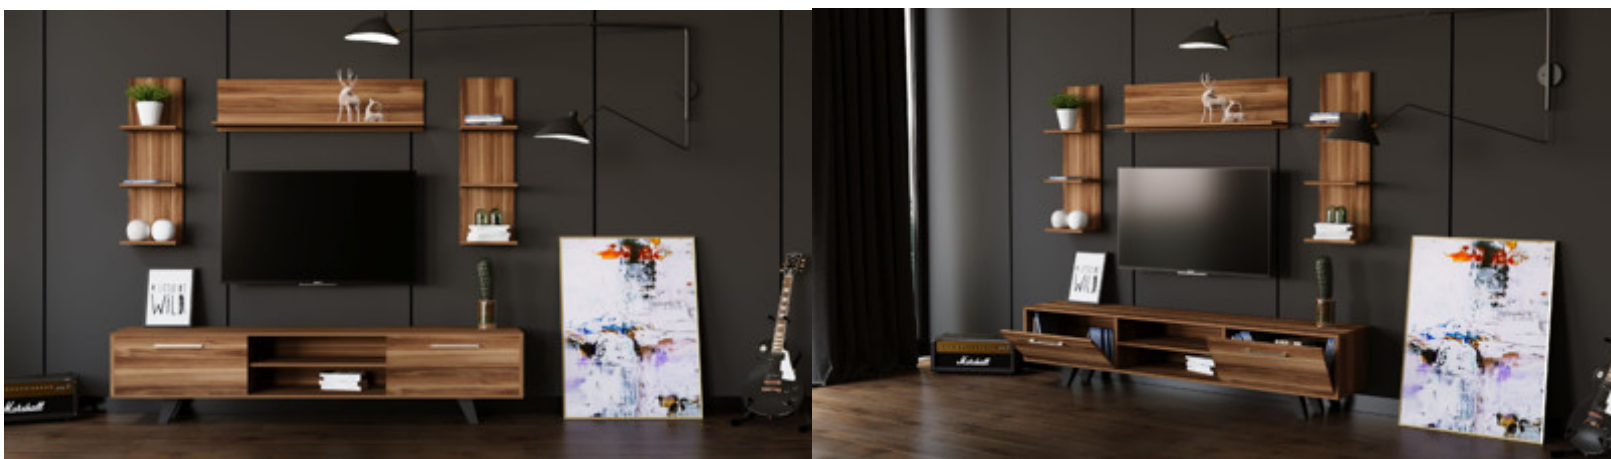

MILANO TV Entertainment Cabinet, Walnut, Boxes: 1, Weight(kg)43.3

Description: Inspired by the modern Italian design MILANO TV Entertainment unit is a stylish piece finished in walnut colour. Featuring a large surface for your flat screen TV up to 65", two door ample storage and shelving for your media this unit comes complete with 3 pieces of matching wall shelves. Colour: Walnut Material: MDF board Dimensions: Width:180cm,Height:45cm,Depth:40cm.Delivered flat packed in :1x Box..Total Gross Weight:43.3kg.