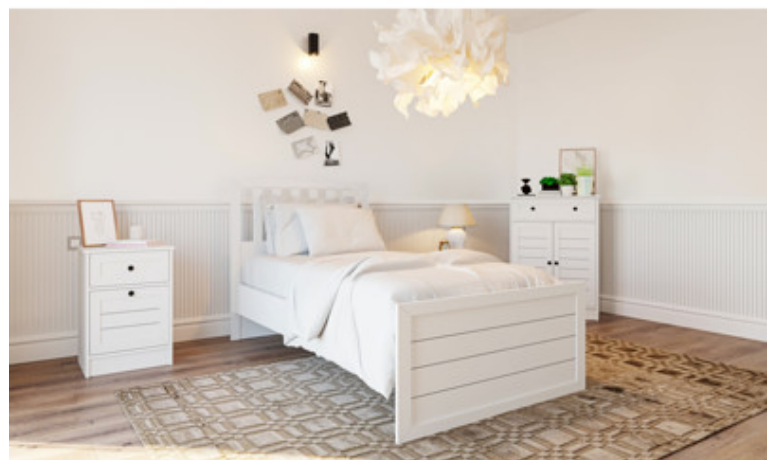

VENICE Single Bedframe, Boxes: 3, Weight(kg)46.94

Description: Country furniture with a modern twist, VENICE range is finished in soft white colour and it features unique design lines. Dimensions: Width:90cm,Height:120cm,Depth:190cm.Delivered flat packed in :3x Boxes.Total Gross Weight:46.94kg.