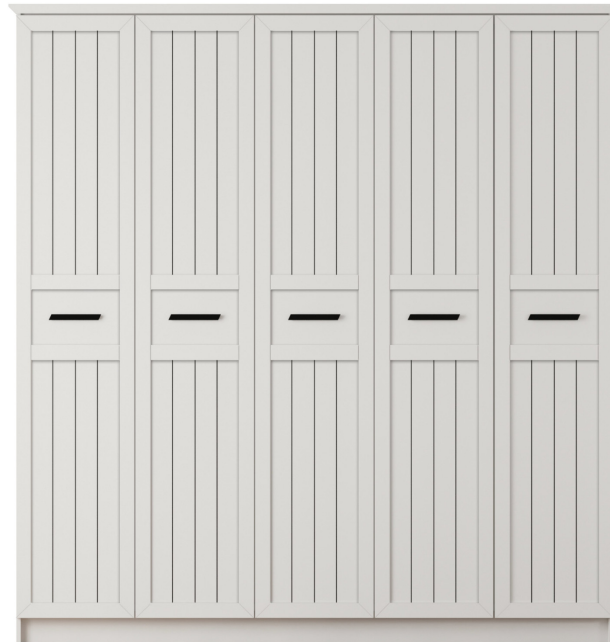

VIENNA 5 Door Wardrobe, Boxes: 5, Weight(kg)117.2

Description: Country furniture with a modern twist, VIENNA range is finished in soft white colour and it features unique design lines. Dimensions: Width:175cm,Height:184cm,Depth:52cm.Delivered flat packed in :5x Boxes.Total Gross Weight:117.2kg.All boxes sent out with Next Day/ White-Glove 2 MAN service and delivered to your room of choice. UK Mainland: Next Day/2 days, Remote Areas 2-5 days