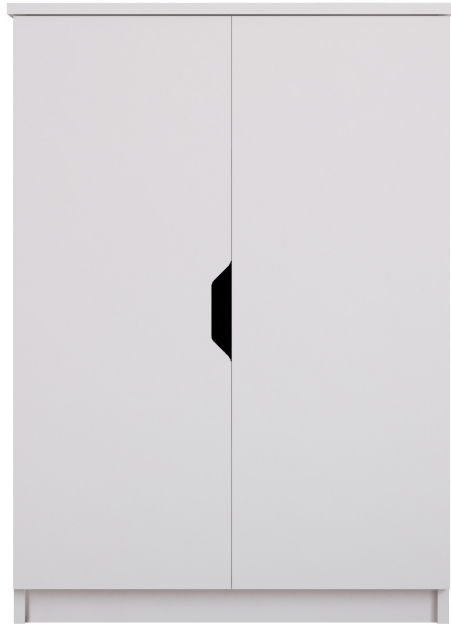

BERGEN White Shoe Cabinet, Boxes: 2, Weight(kg)28.1

Description: Inspired by the Scandinavian furniture BERGEN range impresses with its modern look and practical features. This two-door shoe cabinet with two doors can hold up to 12 pairs of shoes. Material: MDF board
Colour: White, Grey
Dimensions: Width:70cm,Height:100cm,Depth:35cm.Delivered flat packed in :2x
Boxes.Total Gross Weight:28.1kg.