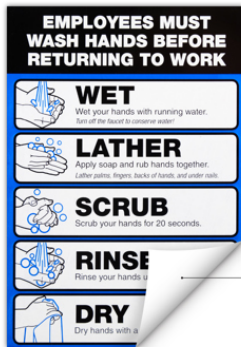

Master Carton Length (in): 9.6

Master Carton Width (in): 6.9

Master Weight (lbs): 11.5

Unites Per Master: 36

Amazon URL: <https://www.amazon.com/dp/B07YSWLMXT>

GPP-0064

Employee Wash Hands sign 5"x7" (5 pack Vinyl LABEL))

Step-by-step handwashing instructions

Self-Adhesive Vinyl
Peel and stick to any surface

Quantity: 894
Amazon Sell Price: \$9.95
Offer Price: \$0.91

Unit Height (in): 0.1
Unit Length (in): 7
Unit Width (in): 5.2
Unit Weight (lbs): 0.2