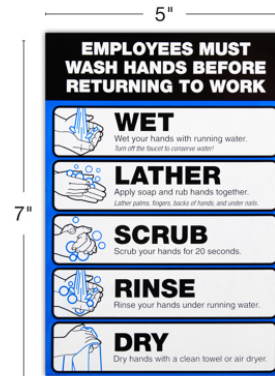

Master Carton Length (in): 9.6

Master Carton Width (in): 6.9

Master Weight (lbs): 11.5

Unites Per Master: 36

Amazon URL: <https://www.amazon.com/dp/B07YSWLMXT>

GPP-0064

Employee Wash Hands sign 5"x7" (5 pack Vinyl LABEL))

Step-by-step handwashing instructions

Self-Adhesive Vinyl
Peel and stick to any surface

Quantity: 894
Amazon Sell Price: \$9.95
Offer Price: \$0.91

Unit Height (in): 0.1
Unit Length (in): 7
Unit Width (in): 5.2
Unit Weight (lbs): 0.2