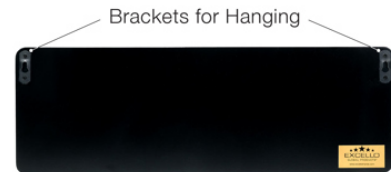

EGP-HD-0459-A

17" The Office Sign

Large Wooden Sign

- ✓ Makes a great gift
- ✓ Perfect for fans of The Office
- ✓ Great for home office

Large Wooden Sign

High-quality print on durable wood

Quantity: 659

Amazon Sell Price: \$19.95

Offer Price: \$1.51

Unit Height (in): 0.9

Unit Length (in): 17.6

Unit Width (in): 6.2

Unit Weight (lbs): 1.1

Master Carton Height (in): 11

Master Carton Length (in): 18.1

Master Carton Width (in): 13