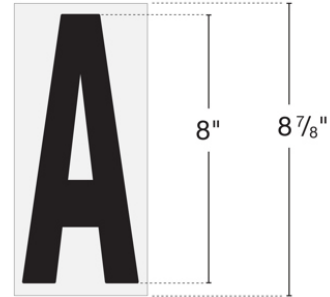

Offer Price: \$1.51

Unit Height (in): 0.9

Unit Length (in): 17.6

Unit Width (in): 6.2

Unit Weight (lbs): 1.1

Master Carton Height (in): 11

Master Carton Length (in): 18.1

Master Carton Width (in): 13

Master Weight (lbs): 24.3

Unites Per Master: 24

Amazon URL: <https://www.amazon.com/dp/B09MR7691Q>

EGP-HD-0500

398 Eight inch Red/Black Marquee Plastic Letters in Box

8-INCH LETTERS

GET MORE VALUE

398
CHARACTERS

Master Carton Height (in): 14.6
Master Carton Length (in): 15.2
Master Carton Width (in): 10.8
Master Weight (lbs): 31.7
Unites Per Master: 2

Amazon URL: <https://www.amazon.com/dp/B0BJMLR6LQ>

EGP-HD-0414

Unit Length (in): 7.1

Unit Width (in): 5.3

Unit Weight (lbs): 0.4

Master Carton Height (in): 7.5

Master Carton Length (in): 11

Master Carton Width (in): 7.9

Master Weight (lbs): 12.8

Unites Per Master: 18