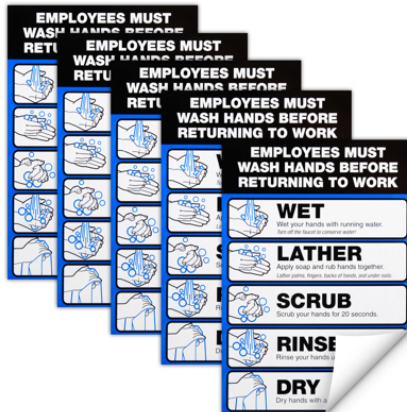

Master Carton Length (in): 9.6

Master Carton Width (in): 6.9

Master Weight (lbs): 11.5

Unites Per Master: 36

Amazon URL: <https://www.amazon.com/dp/B07YSWLMXT>

GPP-0064

Employee Wash Hands sign 5"x7" (5 pack Vinyl LABEL))

Step-by-step handwashing instructions

Self-Adhesive Vinyl
Peel and stick to any surface

Quantity: 894
Amazon Sell Price: \$9.95
Offer Price: \$0.91

Unit Height (in): 0.1
Unit Length (in): 7
Unit Width (in): 5.2
Unit Weight (lbs): 0.2

Employees Must wash hands sign 9"x3" (3 pack Red)

- Plastic sign with beveled edges and rounded corners

- Includes self-adhesive strips to mount sign on the wall

Quantity: 621

Amazon Sell Price: \$9.95

Offer Price: \$0.98