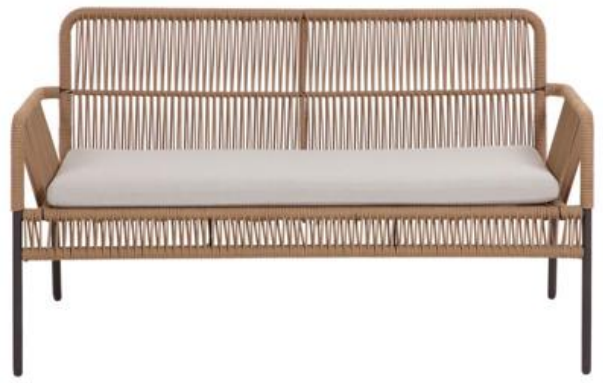

[CC1738J12] Sofá Samanta 2 plazas 133 cm

~~6,819,900.00~~

3,273,552.00

SKU: CC1738J12