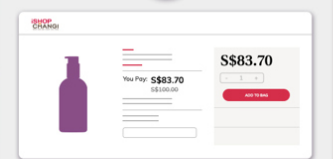

Free Gifts For Top Spenders

From 1 Oct - 25 Dec, accumulate your spendings on Shilla's staff exclusive sale and be rewarded with special gifts on us

#1 Apple iPad (10th Gen): Wifi 64GB (worth S$685.30)

#2 Apple Watch SE Aluminum Case GPS, 40mm (worth S$379.00)

#3 Sony WF-C700N Truly Wireless Headphones (worth S$199.00)

With S$20,000 accumulated spend
With S$15,000 accumulated spend
With S$10,000 accumulated spend

*Entire campaign will run from 1 Oct - 25 Dec and first 30 to reach accumulated spend for each tier will be rewarded. Each staff can only qualify for reward of 1 tier.

6 - 25 December 2023

New User Perks

20% OFF*

Use Code:
NEWSHILLADEC

Min. spend S$200.

Update your account to shop as a staff

Follow these simple steps to enjoy staff / Airport Pass Holders only discounts

1

LOGIN

Login to your account on iShopChangi.com.

2

My Account

Personal Particulars

Go to My Account, select Personal Particulars and scroll down to Airport Staff Details.

3

☒ Yes ☐ No

Staff Pass Number*

Expiry Date*

Day

Month

Year

Select Yes, update your Staff Pass Number and Expiry Date.

4

Staff price will be reflected on the product page automatically. Start shopping!

[Log in to your staff account to view these staff-exclusive prices from 6 - 25 Dec 2023!](#)

*Apply promo code **SHILLA20CPDEC** to enjoy 20% off min spend $300. T&C and exclusion applies.