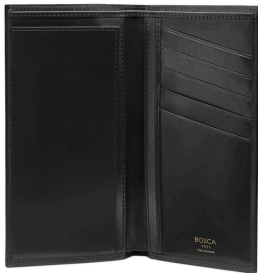

198-732

**Euro 8 Pocket Deluxe Executive
Wallet w/ Passcase - RFID**

198-758

Old Leather Italia

**Euro 8 Pocket Deluxe Executive
Wallet w/ Passcase - RFID**

198-759

12 Pocket Credit Wallet - RFID

607-732

Coat Pocket Wallet - RFID

615-759

Italo Italia

Front Pocket Card Case
436-91

Front Pocket Card Case
436-92

Front Pocket Card Case
436-202

Front Pocket Card Case
436-203

Front Pocket Card Case
436-205