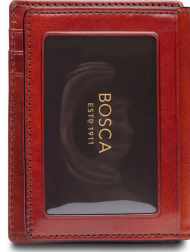

Airtag 7 Pocket ID Card Case
68-59

Old Leather

Deluxe Front Pocket Wallet
78-26

Deluxe Front Pocket Wallet
78-27

Deluxe Front Pocket Wallet
78-32

Deluxe Front Pocket Wallet
78-58

Deluxe Front Pocket Wallet
78-59

Small Bifold Wallet
81-26

Small Bifold Wallet
81-27

Small Bifold Wallet
81-32

Small Bifold Wallet
81-58

Old Leather

Small Bifold Wallet

81-59

Front Pocket I.D. Wallet

87-32

Front Pocket I.D. Wallet

87-58

Front Pocket I.D. Wallet

87-59

Weekend Wallet

94-27

Weekend Wallet