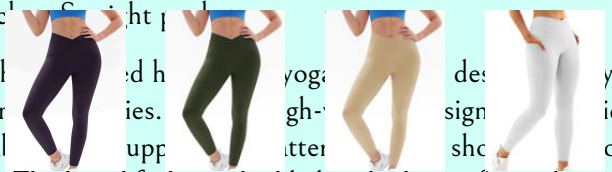

New Women's High Waist Hip Pocket Yoga Pants

$19.33 ~ SKU:9642504192292

- Sizing: True to size
- Material composition: 95% Polyester, 5% Elastane/Spandex
- Clothing type: S
- Material: Polyester
- Pattern: Solid
- Fabric elasticity: Moderate elasticity
- Season: Four Seasons
- Weaving type: Knit
- Style: Sports
- Weight: 257 g
- Pocket: Front pocket

These leggings are designed for high-waist yoga pants, providing a comfortable and supportive fit. The high-waist design helps to hold everything in place, while the butt lift design highlights the lines of your buttocks, making them look fuller and perkier. In addition, these yoga pants