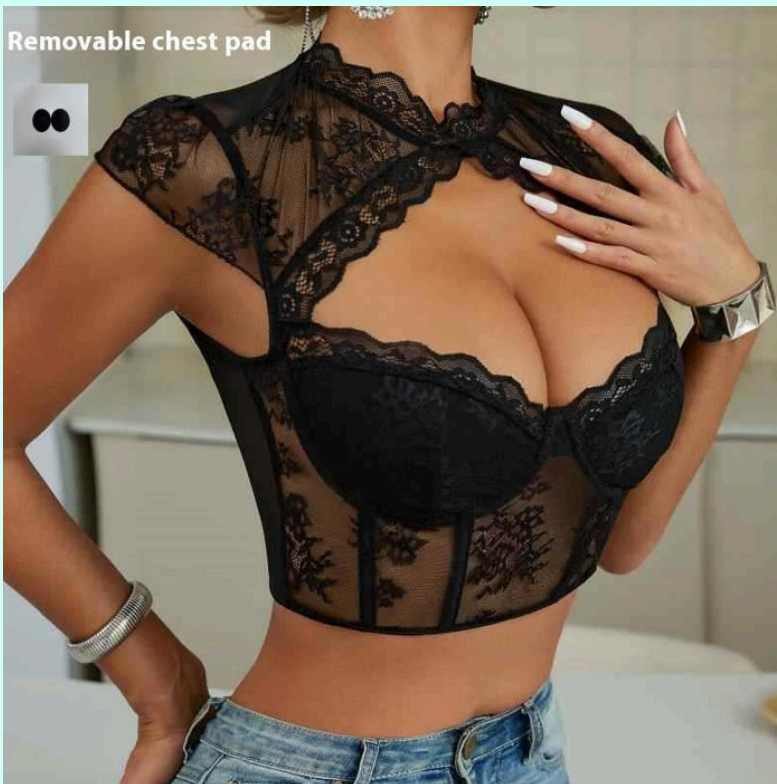

European and American camouflage yoga pants women's double-sided nude printing yoga pants

$24.6 ~ SKU:9642502717732

- Sizing: True to size
- Material composition: 80% Nylon/Polyamide, 20% Elastane/Spandex
- Clothing type: S
- Material: Nylon
- Waistline: Mid waist
- Pattern: Solid
- Fabric type: | city
- Sea Sea
- We : Ki
- Styl
- Weight: 165 g
- Pocket: No pockets