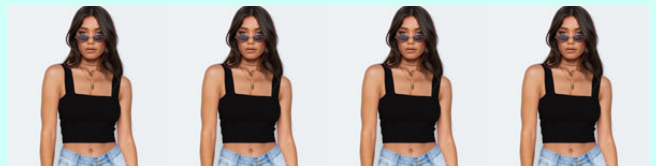

Cropped Sexy Crop Top Solid Color Camisole Babes

$6.02 ~ SKU:9640187101476

- Sizing: True to size
- Material composition: 65% Polyester, 35% Cotton
- Clothing type: H
- Collar: Sling
- Material: Polyester
- Pattern: Self design
- Fabric elasticity: Slight elasticity
- Season: Spring-Summer
- Weaving type: Knit
- Style: Leisure
- Weight: 60g
- Popular elements: block

Cropped crop top for many occasions, a suitable season colorful and fun. A variety of collocation options make you confident and beautiful. It fits snugly without restricting your

Fashion crop top

$2.97 ~ SKU:9640285536548

Fabric name: stretch polyester
Main fabric composition: polyester fiber (polyester)
The content of the main fabric ingredient: 100%
pattern: plain
Style: sexy
Style: Hedging
Sleeve: Sleeveless
Craft: Collage/Stitching
Collar type: square collar
Sleeve type: conventional sleeve
Popular elements: stitching, navel exposed