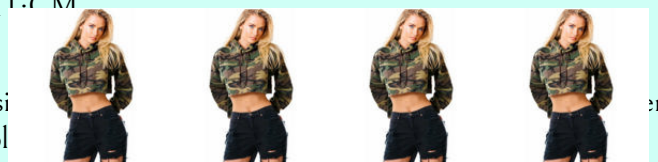

- Applicable age: 18-24 years old
- Fabric: Other
- Collar type: Round neck
- Pattern: Plain
- sleeve length: Short sleeve
- Ingredient content: 96% and above

Size
Size:

Casual Cotton Striped Spaghetti Straps Jumpsuit

\$4.6 ~ SKU:9642331504932

Product information:

Color: gray, black, pink, light blue

Size: S,M,L,XL

Popular elements: elastic waist

Style: Jumpsuit

Fabric name: Cotton

Pants type: Straight

Process: Printing

Size:

Camouflage hooded crop hoodie

\$2.02 ~ SKU:9640289796388

Main fabric composition: cotton

size	bust	length	sleeve	shoulder
S	104	38	52	52
M	108	39	53	53
L	112	40	54	54
XL	116	41	55	55

UNIT:CM

1. Asi
peopl

merican

Please allow 2-3cm differences due to manual measurement.

Cotton Linen Shirt Plus Size Ladies Button Loose Long Sleeve Casual Shirt Women Tops

\$15.16 ~ SKU:9640189034788

- Sizing: True to size
- Material composition: 100% Cotton
- Sleeve type: Dropped shoulder sleeves
- Clothing type: H
- Collar: Lapel collar
- Material: Cotton
- Sleeve length: Sleeveless
- Pattern: Solid
- Fabric elasticity: Slight elasticity
- Season: Spring-Summer
- Weight: 129 g
- Style: Leisure