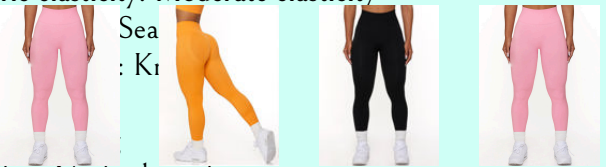

New seamless solid color knitted high elastic yoga pants running sports fitness pants

$18.49 ~ SKU:9642528964900

- Sizing: True to size
- Material composition: 10% Elastane/Spandex, 90% Nylon/Polyamide
- Clothing type: S
- Material: Nylon
- Pattern: Solid
- Fabric elasticity: Moderate elasticity
- Sea : Sea
- We : Kr
- Sty
- We
- Pocket: No-back-pocket