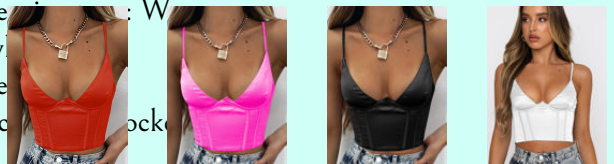

Female Satin Slim V-Neck Sexy Camisole Crop Top

$6.46 ~ SKU:9640189100324

- Sizing: True to size
- Material composition: 95% Polyester, 5% Elastane/Spandex
- Sleeve type: Dropped shoulder sleeves
- Clothing type: H
- Collar: Spaghetti strap
- Material: Polyester
- Sleeve length: Sleeveless
- Pattern: Solid
- Fabric elasticity: Slight elasticity
- Season: Spring-Summer
- Weight: 100g
- Style: Sexy
- Weight: 100g
- Pocket: No pocket