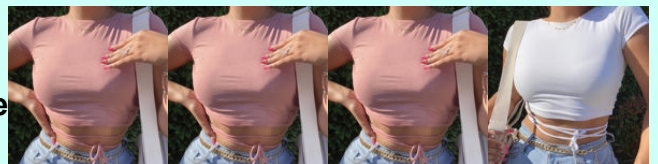

Casual Fringed Ripped Loose Denim Jacket. Please refer to the size guide shown in our pictures. Before choosing a size, please read each element of the size guide carefully. Unique design, classic

Camisole women's v-neck solid color tube top sleeveless bottoming top

\$6.48 ~ SKU:9640188870948

- Sizing: True to size
- Material composition: 95% polyester, 5% spandex
- Sleeve type: Dropped shoulder sleeves
- Clothing type: S
- Material: Polyester
- Sleeve length: Sleeveless
- Pattern: Self design
- Fabric elasticity: Slight elasticity
- Season: Spring-Summer
- Weight: Knit
- Style: Casual
- Weight: Lightweight
- Pocket: No pocket

Camisole women's v-neck solid color tube top sleeveless bottoming top. Please use the size guide shown in our pictures.

Clothing Sleeve Crop Top Casual Letter Shirt t-Shirts

\$2.39 ~ SKU:9640289206564

Product Information :

- Applicable age: 18-24 years old
- Fabric: Other
- Collar type: Round neck
- Pattern: Plain
- sleeve length: Short sleeve
- Ingredient content: 96% and above

Size
Size:

Casual Cotton Striped Spaghetti Straps Jumpsuit