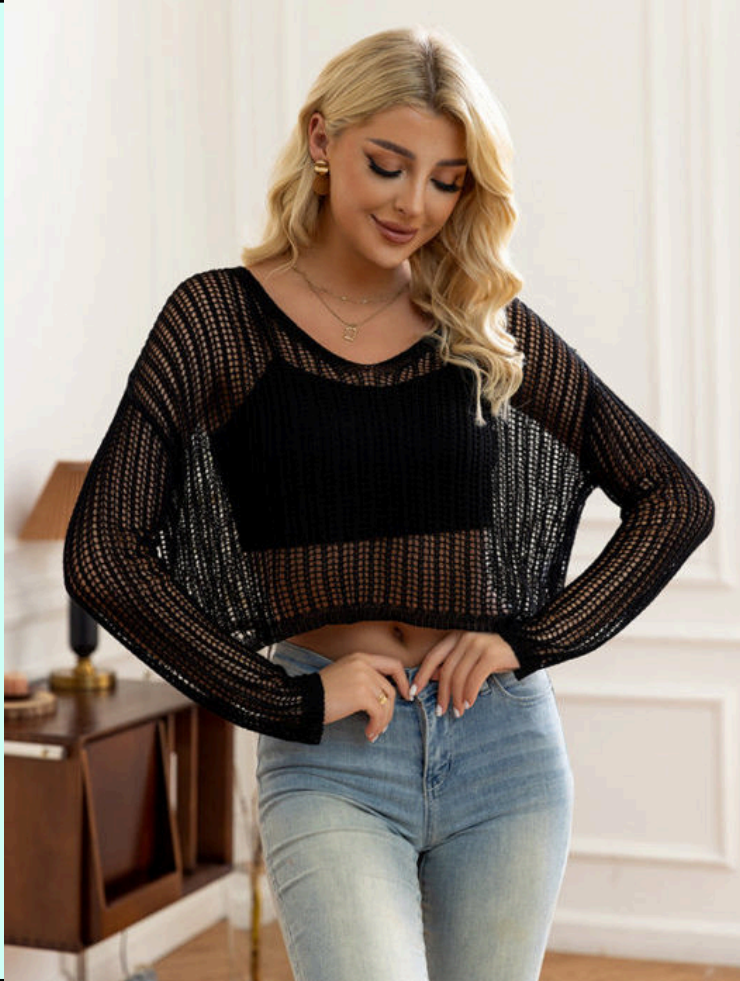

Women's loose flared long-sleeved top

$16.73 ~ SKU:9648900374820

- Sizing: True to size
- Material composition: 100% Polyester
- Clothing type: H
- Collar: Round neck
- Material: Polyester
- Pattern: Solid
- Fabric elasticity: No elasticity
- Season: Autumn-Winter
- Weaving type: Woven
- Style: Grace
- Weight: 260 g
- Pocket: No pocket

Size match

Women's loose hollow long-sleeved woolen top

$6.72 ~ SKU:9640184480036

- Sizing: True to size
- Material composition: 100% Acrylic
- Sleeve type: Dropped shoulder sleeves
- Clothing type: H
- Material: Polyester
- Sleeve length: Sleeveless
- Pattern: Self design
- Fabric elasticity: Slight elasticity
- Season: Four Seasons
- Weaving type: Knit
- Style: Bohemia
- Weight: 160 g
- Pocket: No pocket

Women's loose hollow long-sleeved woolen top. The size guide is provided in the size chart. Please read each element of the size guide carefully. Unique design, classic style, casual and comfortable. It is suitable for outing and leisure. The size is measured manually, and the error of 1-3cm is