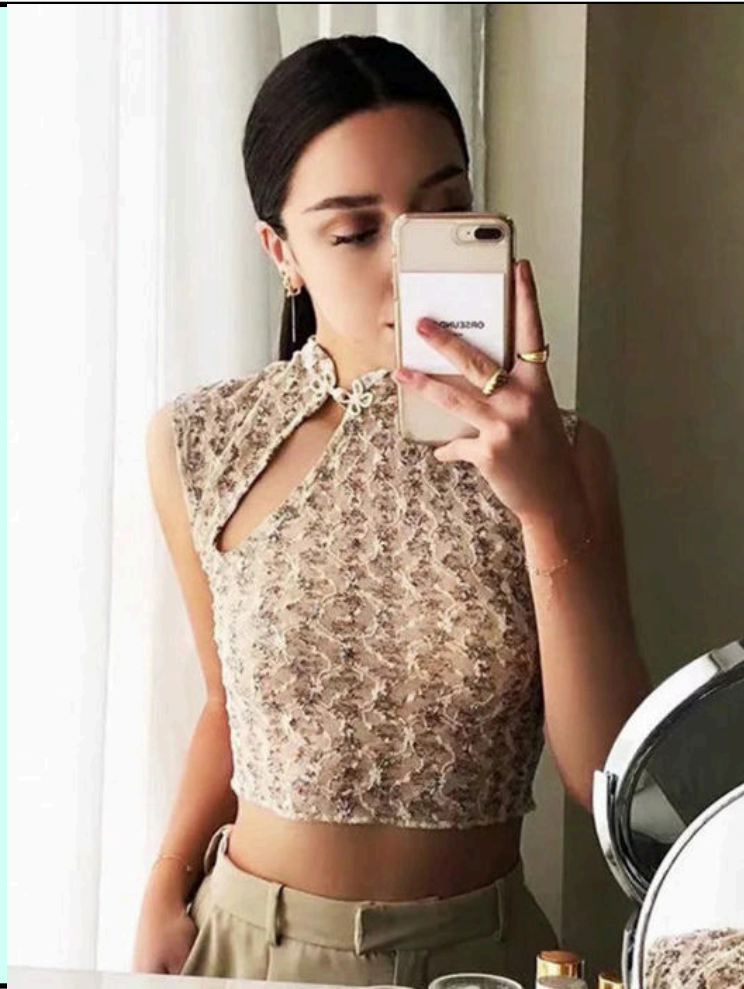

Women's Knitted Sexy Square Neck Open Back Cropped Vest Material: soft and comfortable, easy to care Features: Daily,

Women's Lace Button Print Sleeveless Vest Cropped Top T-Shirt

\$6.47 ~ SKU:9640188739876