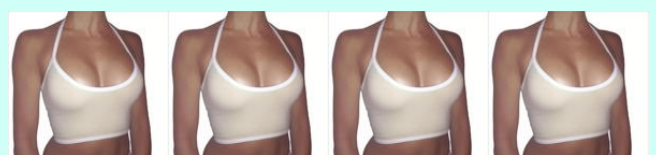

NEW HALTER BRALET CROP TOP

$0.76 ~ SKU:9640286093604

Comes with: