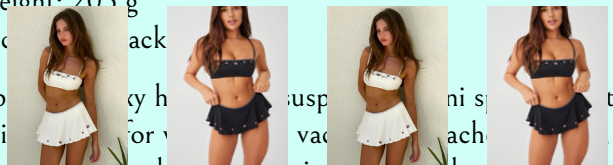

New split skirt style sexy high waist suspender bikini hot spring resort style bikini

$17.06 ~ SKU:9648900800804

- Sizing: True to size
- Material composition: 82% Polyester, 18% Elastane/Spandex
- Clothing type: X
- Material: Polyester
- Pattern: Self design
- Fabric elasticity: Moderate elasticity
- Season: Spring-Summer
- Weaving type: Knit
- Style: Cute
- Weight: 203 g
- Pocket: Back

The split skirt style sexy high waist suspender bikini is a hot spring resort style bikini that is suitable for various occasions such as swimming pools and other occasions. It can show women's ease, freedom and fashion style.