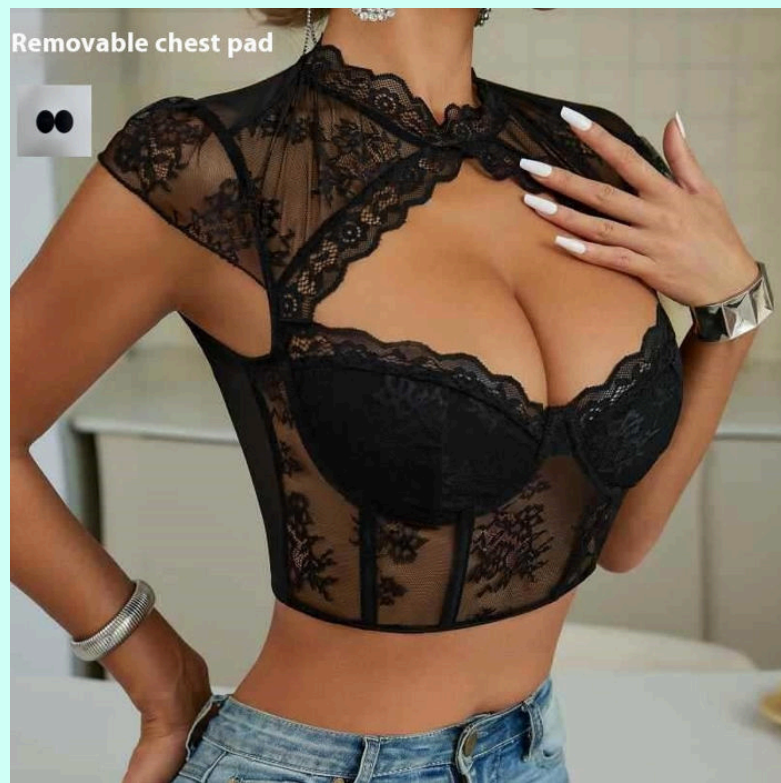

European And American Split Bikini Swimsuit Printing High Waist Sexy

$2.46 ~ SKU:9642317840676

Product information:

Color: pink, red, black, yellow, green
Size: S,M,L,XL
Style: briefs
Pattern style: high waist, floral fragrance, fresh
Lining name: Polyester
Applicable scenarios: swimming and wading
Sleeve length: sleeveless

Note: 1. Asian sizes are 1 to 2 sizes smaller than European and American sizes. Please refer to our size chart for more information. 2. Please check the size carefully before you buy the product. 3. As you know, the different computers display colors differently, the color of the actual item may vary slightly from the following images.

Removable chest pad

European And American Style Lace Diamond Sexy Cutout Steel Ring Fishbone Slim Fit Crop-top Short Top

$1.24 ~ SKU:9640288452900

Product information:

Color: black, white
Elastic force: medium elastic
Size: XS,S,M,L, chest pad-XS, chest pad-S, chest pad-M, chest pad-L
Version: slim fit
Style type: Street hipster
Popular elements: Backless
Style: Street hipster
Fabric: Lace
Main elements: Steel ring, fishbone
Style: Street hipster
Shoulder strap style: Strapless