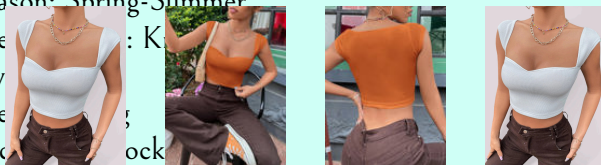

Women's Knitted Sexy Square Neck Open Back Cropped Vest Material: soft and comfortable, easy to care Features: Daily,

Women's Lace Button Print Sleeveless Vest Cropped Top T-Shirt

\$6.47 ~ SKU:9640188739876