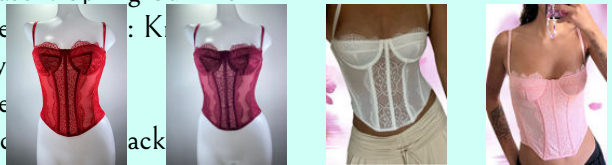

New style lace embroidered fishbone sexy tube top suspender hollow backless outer bra

$12.59 ~ SKU:9642338222372

- Sizing: True to size
- Material composition: 7% Elastane/Spandex, 93% Nylon/Polyamide
- Clothing type: S
- Material: Nylon
- Pattern: Solid
- Fabric elasticity: Slight elasticity
- Season: Spring-Summer
- Weaving type: Knit
- Style: Sexy
- Weight: 100g
- Pocket: No pocket

The new lace embroidered fishbone sexy tube top suspender hollow backless outer bra is suitable for a variety of scenes. The