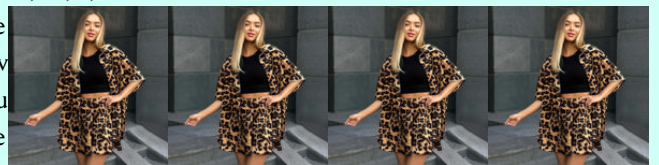

Product information:

- Pattern: Leopard print
- Fabric name: Polyester
- Color: Leopard print
- Sleeve type: bell sleeve
- Pants length: Shorts
- Main fabric composition: Polyester (polyester fiber)
- Size: S,M,L,XL
- Style: Leopard print
- Sleeve length: Short
- Popularity: High
- Style: Leopard print
- Process: Printing

Size: