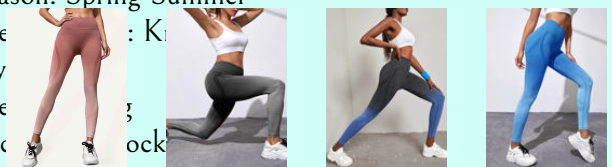

Women's Seamless High Waist Gradient Color Seamless Sports Yoga Pants

$13.49 ~ SKU:9642503307556

- Sizing: True to size
- Material composition: 10% Elastane/Spandex, 90% Nylon/Polyamide
- Clothing type: S
- Material: Nylon
- Pattern: Solid
- Fabric elasticity: Moderate elasticity
- Season: Spring-Summer
- Weight: 0.25kg
- Style: Gradient
- Weight: 0.25kg
- Pocket: No pockets