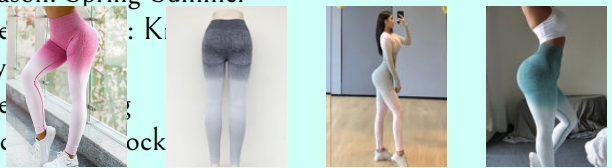

Size: S, M, L, XL, XXL

New elastic high waist seamless gradient pants sports slimming tight yoga pants

\$13.43 ~ SKU:9642503766308

- Sizing: True to size
- Material composition: 10% Elastane/Spandex, 90% Nylon/Polyamide
- Clothing type: S
- Material: Nylon
- Pattern: Self design
- Fabric elasticity: High elasticity
- Season: Spring-Summer
- Weight: 100g
- Style: Sports
- Weaving type: Knit
- Pocket: Back