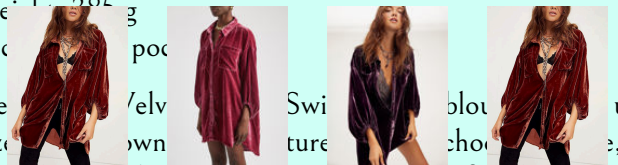

Women's Gold Velvet Casual Swing Collar blouse use the size chart to choose the size. Unique design, classic style, casual and comfortable. It is suitable for outing and leisure. The size is measured manually, and the error