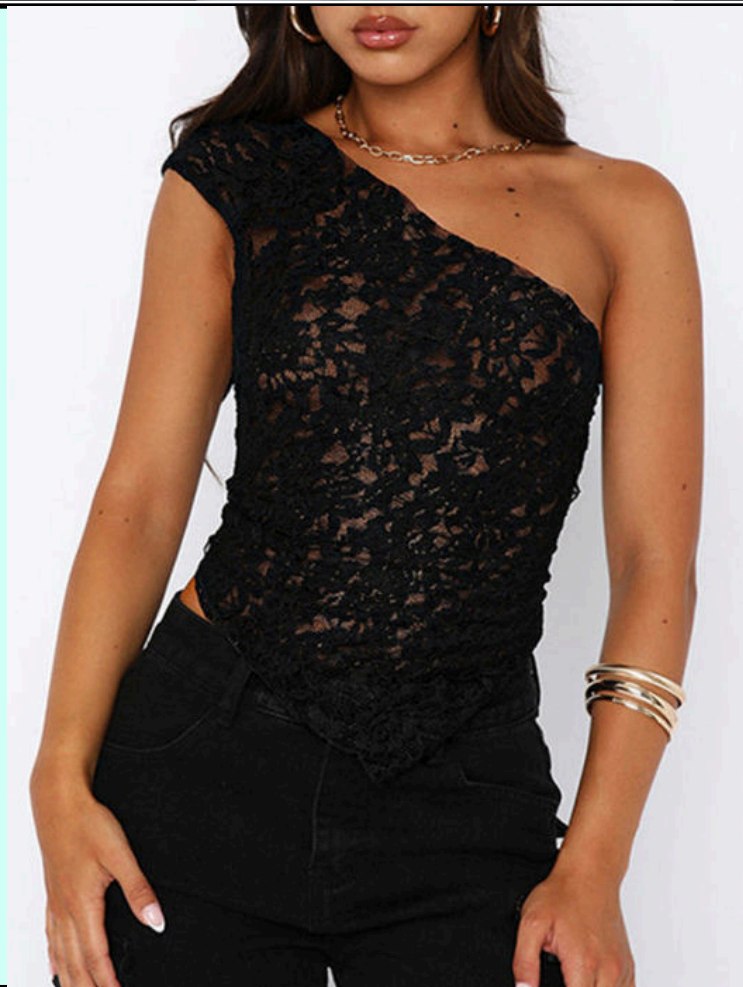

New style lace embroidered fishbone sexy tube top suspender hollow backless outer bra

$12.59 ~ SKU:9642338222372

- Sizing: True to size
- Material composition: 7% Elastane/Spandex, 93% Nylon/Polyamide
- Clothing type: S
- Material: Nylon
- Pattern: Solid
- Fabric elasticity: Slight elasticity
- Season: Spring-Summer
- Weaving type: Knit
- Style: Sexy
- Weight: 100g
- Pocket: No pocket

The new lace embroidered fishbone sexy tube top suspender hollow backless outer bra is suitable for a variety of scenes. The

New style lace slope neck cardigan loose splicing backless lace-up solid color top

$12.03 ~ SKU:9642339238180

- Sizing: True to size
- Material composition: 95% Polyester, 5% Elastane/Spandex
- Clothing type: S
- Material: Polyester
- Pattern: Solid
- Fabric elasticity: Slight elasticity
- Season: Spring-Summer
- Weaving type: Knit
- Style: Sexy
- Weight: 100g
- Pocket: No pocket

This new lace slope neck cardigan loose splicing backless lace-up solid color top is suitable for various occasions, such as parties, dates, nightclubs, etc. You can pair it with high-waisted