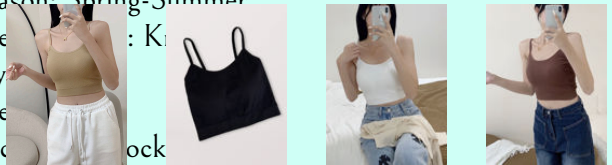

Inner bottoming vest fixed chest pad high breathable vest

$2.26 ~ SKU:9640188346660

- Sizing: True to size
- Material composition: 95% polyester, 5% spandex
- Sleeve type: Dropped shoulder sleeves
- Clothing type: S
- Collar: Round neck
- Material: Polyester
- Sleeve length: Sleeveless
- Pattern: Self design
- Fabric elasticity: Slight elasticity
- Season: Spring-Summer
- Weight: K
- Style: K
- Weight: K
- Pocket: K