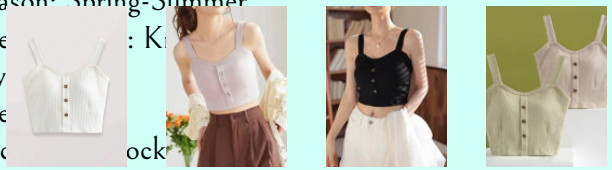

Sling outer wear small vest with chest pad beautiful back inner base

$2.4 ~ SKU:9640188510500

- Sizing: True to size
- Material composition: 95% polyester, 5% spandex
- Sleeve type: Regular sleeve
- Clothing type: S
- Collar: V-neck
- Material: Polyester
- Sleeve length: Sleeveless
- Pattern: Self design
- Fabric elasticity: Slight elasticity
- Season: Spring-Summer
- Weight: 0.15kg
- Style: Casual
- Weight: 0.15kg
- Pocket: No pocket