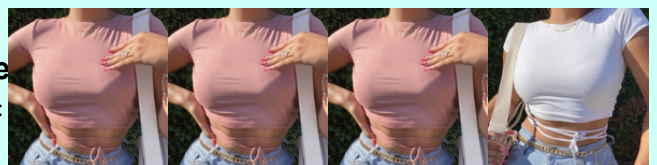

Size

size	bust	waist	hip	length
S	72-90	68-80	33	39