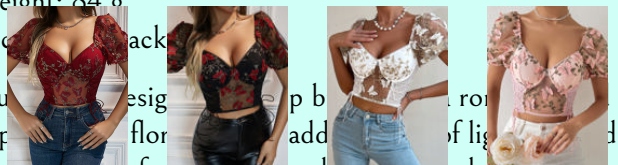

New women's puff sleeve sexy floral navel cropped top

$6.18 ~ SKU:9640188444964

- Sizing: True to size
- Material composition: 95% Polyester, 5% Elastane/Spandex
- Clothing type: S
- Material: Polyester
- Pattern: Floral
- Fabric elasticity: Slight elasticity
- Season: Spring-Summer
- Weaving type: Knit
- Style: Romantic
- Weight: 84 g
- Pocket: Back

The puff sleeve design adds a romantic and cute atmosphere. The floral pattern adds a touch of light and nature, giving it a fresh feel. The short design shows off your waistline and makes you exude sexy and fashionable. The design of gathered steel rings gives moderate support to the chest,