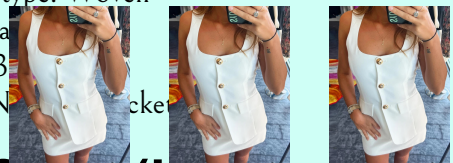

New single-breasted square collar sleeveless tops slim fit hip sexy women's fashion two-piece suit

$22.53 ~ SKU:9648899391780

- Sizing: True to size
- Material composition: 70% Polyester, 30% Elastane/Spandex
- Clothing type: X
- Material: Polyester
- Pattern: Solid
- Fabric elasticity: No elasticity
- Season: Spring-Summer
- Weaving type: Woven
- Style: Gra
- Weight: 3
- Pocket: N

Size Chart(inch)