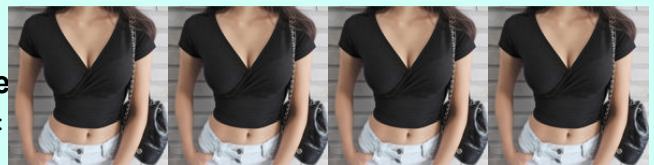

Style: Commuter

Commuter: Korean

Collar type: V-neck

Popular elements: shirring

Main color: white black

Sleeve type: conventional

Size

Size: