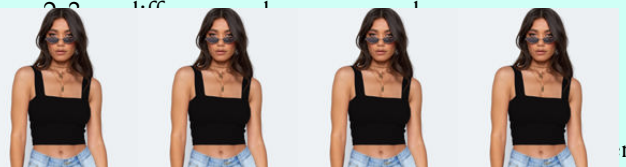

Size:

Fashion casual pleated quick-drying tennis anti-exposure sports skirt pants

\$16.84 ~ SKU:9648900735268

- Sizing: True to size
- Material composition: 22% Elastane/Spandex, 78% Nylon/Polyamide
- Clothing type: A
- Material: Nylon
- Pattern: Solid
- Fabric elasticity: Moderate elasticity
- Season: Spring-Summer
- Weaving type: Knit
- Style: Sports
- Weave: Plain
- Pocket: Back

Size chart, click,

Fashion crop top

\$1.46 ~ SKU:9640285536548

Fabric name: stretch polyester
 Main fabric composition: polyester fiber (polyester)
 The content of the main fabric ingredient: 100%
 pattern: plain

Style: sexy
 Style: Hedging
 Sleeve: Sleeveless
 Craft: Collage/Stitching
 Collar type: square collar
 Sleeve type: conventional sleeve
 Popular elements: stitching, navel exposed

1. Asian sizes are 1 to 2 sizes smaller than European and American people. Choose the larger size if your size between two sizes. Please refer to the size chart.