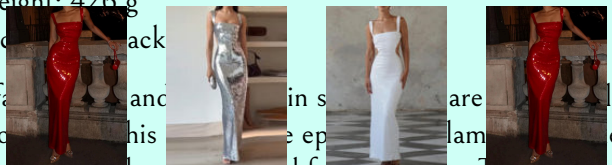

New Fashion Sexy Sequined Strap Square Neck Backless Dress

$30.82 ~ SKU:9642525163812

- Sizing: True to size
- Material composition: 100% Polyester
- Clothing type: S
- Material: Polyester
- Pattern: Solid
- Fabric elasticity: Slight elasticity
- Season: Spring-Summer
- Weaving type: Woven
- Style: Sexy
- Weight: 426 g
- Product back

New fashion and in s are less bodycon this e ep lam e, perfect for special occasions and formal events. The dress features a stunning square neckline that adds a touch of sophistication and glamor to your look. Lace-up details create a chic and eye-