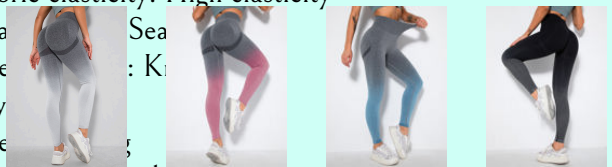

Women's Seamless Gradient Slim Body Quick-drying Sexy Peach Hip Sports Fitness Pants

$15.81 ~ SKU:9642502684964

- Sizing: True to size
- Material composition: 10% Elastane/Spandex, 90% Nylon/Polyamide
- Clothing type: S
- Material: Nylon
- Waistline: High waist
- Pattern: Self design
- Fabric elasticity: High elasticity
- Season: Spring-Summer
- Weight: 0.25kg
- Style: Gradient
- Weight: 0.25kg
- Pocket: No pockets

Women's Seamless Gradient Slim Body Quick-drying Sexy