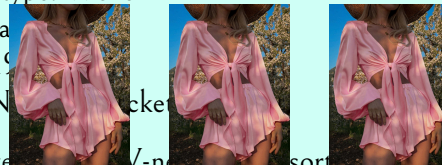

Size chart (inch)

New lantern sleeve V-neck top, vacation style sexy navel-baring strappy shorts set

\$18.02 ~ SKU:9642528244004

- Sizing: True to size
- Material composition: 95% Polyester, 5% Elastane/Spandex
- Clothing type: H
- Material: Polyester
- Pattern: Solid
- Fabric elasticity: No elasticity
- Season: Spring-Summer
- Weaving type: Woven
- Style: Gra
- Weight: 19
- Pocket: No