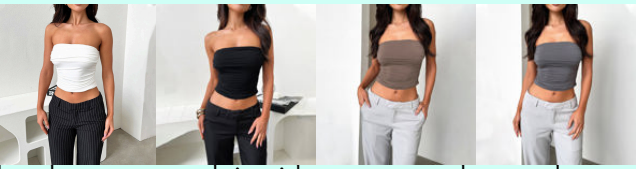

Women's solid color tight short tube top

$9.91 ~ SKU:9642339074340

- Sizing: True to size
- Material composition: 8% Elastane/Spandex, 92% Viscose
- Clothing type: S
- Material: Viscose fiber
- Pattern: Solid
- Fabric elasticity: Slight elasticity
- Season: Spring-Summer
- Weaving type: Knit
- Style: Leisure
- Weight: 97 g
- Pocket: No-back-pocket

The top of the tube top can be worn with jeans, skirts, and trousers. You can also choose to match it with outerwear, shoes and accessories to create different styles and looks.