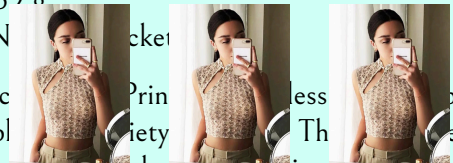

Women's Lace Button Print Sleeveless Vest Cropped Top T-Shirt

$6.47 ~ SKU:9640188739876

- Sizing: True to size
- Material composition: 100% Polyester
- Clothing type: H
- Material: Polyester
- Pattern: Self design
- Fabric elasticity: Slight elasticity
- Season: Spring-Summer
- Weaving type: Knit
- Style: Romantic
- Weight: 39 g
- Pocket: No pocket

Women's Lace Button Print Sleeveless Vest Cropped Top T-shirt is suitable for all occasions. The design makes the boring season colorful and interesting. A variety of matching options make you confident and beautiful. Please use the sizing guide shown in our images when purchasing. Please read each