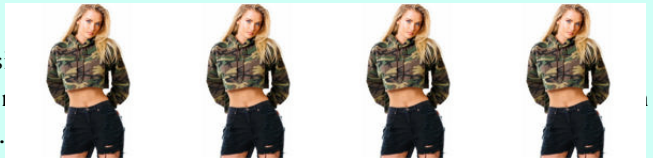

\$0.99 ~ SKU:9640289796388

Main fabric composition: cotton

size	bust	length	sleeve	shoulder
S	104	38	52	52
M	108	39	53	53
L	112	40	54	54
XL	116	41	55	55

UNIT:CM

1. As
Amer
sized.
measurement.

two

Casual Cotton Striped Spaghetti Straps Jumpsuit