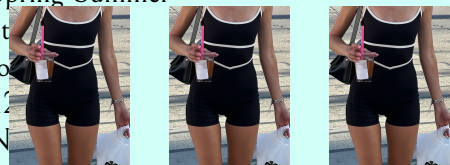

Women's new street casual outer wear slim sports style hot girl suspenders contrast color jumpsuit

$11.04 ~ SKU:9648899948836

- Sizing: True to size
- Material composition: 95% Polyester, 5% Elastane/Spandex
- Clothing type: S
- Collar: Sling
- Material: Polyester
- Pattern: Solid
- Fabric elasticity: Moderate elasticity
- Season: Spring-Summer
- Weaving type: Knit
- Style: Sports
- Weight: 120 g
- Pocket: No