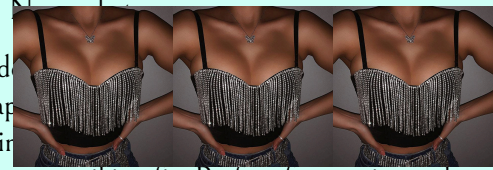

Ladies Bright Diamond Tassel Wrap Chest Tank Top

$8.64 ~ SKU:9642336780580

- Sizing: True to size
- Material composition: 90% Polyester, 10% Spandex
- Clothing type: S
- Collar: Sling
- Material: Polyester
- Pattern: Solid
- Fabric elasticity: Slight elasticity
- Season: Four Seasons
- Weaving type: Knit
- Style: Sexy
- Weight: 129 g
- Pocket: No pocket

Sparkle under the diamond Tassel Wrap Chest Tank Top features a dazzling rhinestone design. It offers a comfortable yet striking fit. Perfect for parties and social media spotlights.