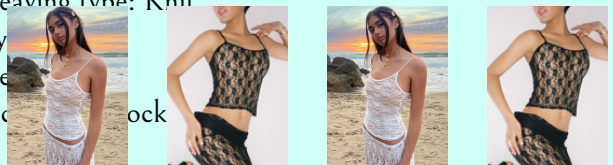

Women's sexy suspender lace lace-up see-through vest

$8.89 ~ SKU:9642339107108

- Sizing: True to size
- Material composition: 95% Polyester, 5% Elastane/Spandex
- Sleeve type: Dropped shoulder sleeves
- Clothing type: S
- Material: Polyester
- Sleeve length: Sleeveless
- Pattern: Self design
- Fabric elasticity: Slight elasticity
- Season: Spring-Summer
- Weaving type: Knit
- Style: Sexy
- Weight: 100 g
- Pocket: No pocket