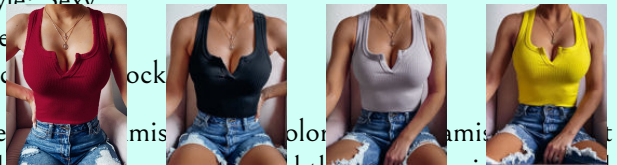

Women's sexy camisole solid color V-neck camisole T-shirt is suitable for many occasions, and the simple design makes the boring season colorful and interesting. A variety of collocation options make you confident and beautiful. It fits snugly without