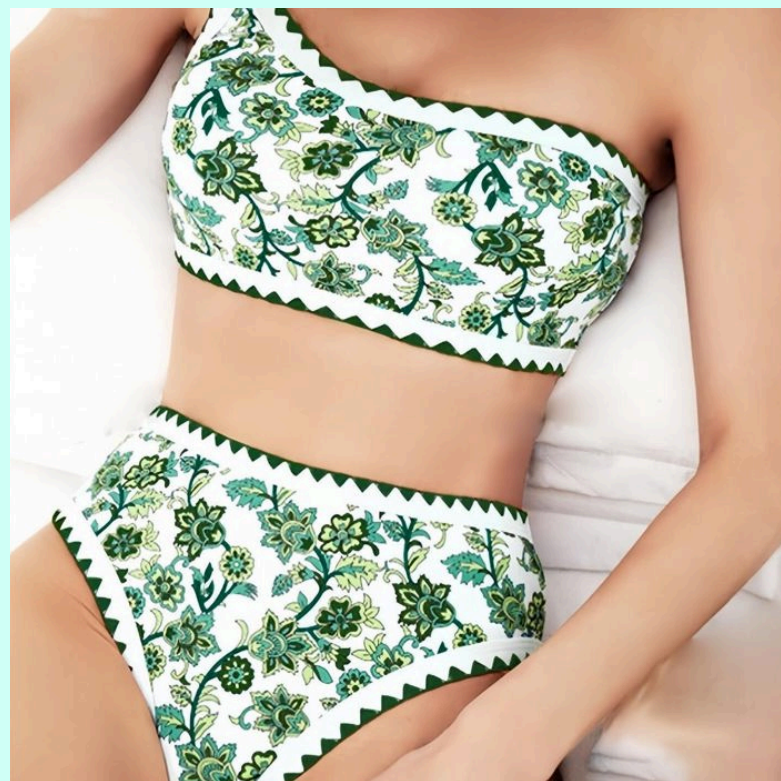

European And American Split Bikini Swimsuit Printing High Waist Sexy

$2.46 ~ SKU:9642317840676

Product information:

Color: pink, red, black, yellow, green
Size: S,M,L,XL
Style: briefs
Pattern style: high waist, floral fragrance, fresh
Lining name: Polyester
Applicable scenarios: swimming and wading
Sleeve length: sleeveless

Note: 1. Asian sizes are 1 to 2 sizes smaller than European and American sizes. Please refer to our size chart for more information. 2. Please check the size carefully before you buy the product. 3. As you know, the different computers display colors differently, the color of the actual item may vary slightly from the following images.

Removable chest pad

European And American Style Lace Diamond Sexy Cutout Steel Ring Fishbone Slim Fit Crop-top Short Top

$1.24 ~ SKU:9640288452900

Product information:

Color: black, white
Elastic force: medium elastic
Size: XS,S,M,L, chest pad-XS, chest pad-S, chest pad-M, chest pad-L
Version: slim fit
Style type: Street hipster
Popular elements: Backless
Style: Street hipster
Fabric: Lace
Main elements: Steel ring, fishbone
Style: Street hipster
Shoulder strap style: Strapless