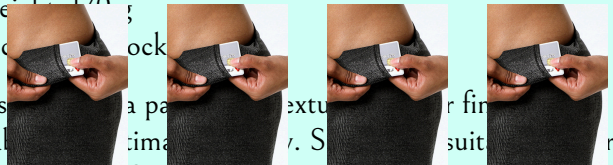

High-stretch textured-leather high-stretch yoga pants for fitness and leisure activities. Snug-fitting design accentuates your curves. No pockets for a sleek and clean look. Ideal for yoga, gym, or casual wear.