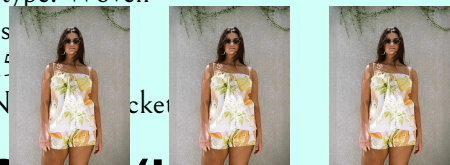

Women's Plant Element Print Beach Vacation Suspender Top Shorts Two-piece Set

$13.2 ~ SKU:9648899784996

- Sizing: True to size
- Material composition: 100% Polyester
- Clothing type: H
- Material: Polyester
- Pattern: Full body print
- Fabric elasticity: No elasticity
- Season: Spring-Summer
- Weaving type: Woven
- Style: Leisure
- Weight: 150g
- Pocket: No pocket