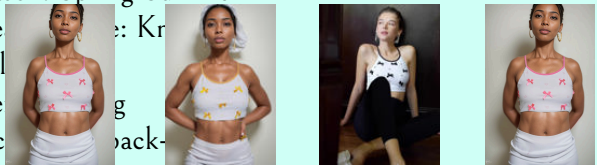

New women's hand-sewn bow contrasting color breathable sports underwear with breast pads

$8.97 ~ SKU:9640188903716

- Sizing: True to size
- Material composition: 20% Elastane/Spandex, 80% Nylon/Polyamide
- Clothing type: S
- Material: Nylon
- Pattern: Self design
- Fabric elasticity: Moderate elasticity
- Season: Spring-Summer
- Weaving type: Knit
- Style: Sports
- Weight: 257 g
- Pocket: Straight pocket

New women's hand-sewn bow-knot contrasting breathable sports bra with padded bra. The simple design makes the boring season