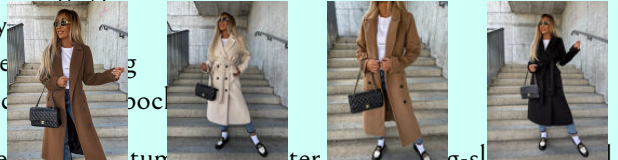

Women's new autumn and winter simple long-sleeved lapel button slit woolen jacket

$25.84 ~ SKU:9642522706212

- Sizing: True to size
- Material composition: 100% Polyester
- Clothing type: H
- Material: Polyester
- Pattern: Solid
- Fabric elasticity: No elasticity
- Season: Autumn-Winter
- Weaving type: Woven
- Style: Simple
- Weight: 363 g
- Pocket: No-back-pocket

Women's new autumn and winter simple long-sleeved lapel button slit woolen jacket. The simple design makes the boring season colorful and interesting. When purchasing, it is