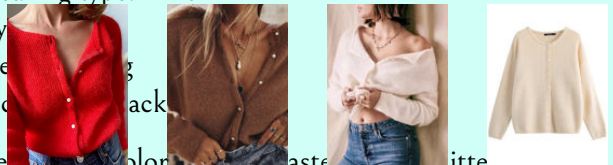

New women's solid color single-breasted loose dropped shoulder sleeve knitted cardigan

\$23.68 ~ SKU:9648900538660

- Sizing: True to size
- Material composition: 50% Polyester, 50% Elastane/Spandex
- Clothing type: H
- Material: Polyester
- Pattern: Solid
- Fabric elasticity: Slight elasticity
- Season: Spring-Summer
- Weaving type: Knit
- Style: Casual
- Weight: 1.2
- Pocket: No pocket