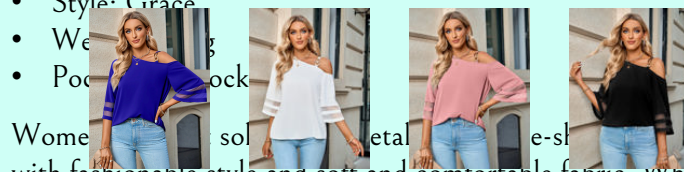

Women's elegant solid color metal buckle one-shoulder blouse

$6.93 ~ SKU:9640188313892

- Sizing: True to size
- Material composition: 100% Polyester
- Clothing type: H
- Collar: Off-shoulder
- Material: Polyester
- Pattern: Solid
- Fabric elasticity: No elasticity
- Season: Spring-Summer
- Weaving type: Woven
- Style: Grace
- Weight: 100 g
- Pocket: No pockets