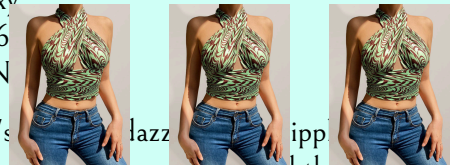

Sexy women's abstract dazzling dizzy ripple print halter neck tie top is suitable for many occasions, and the simple design makes the boring season colorful and interesting. A variety of collocation options make you confident and beautiful. It fits