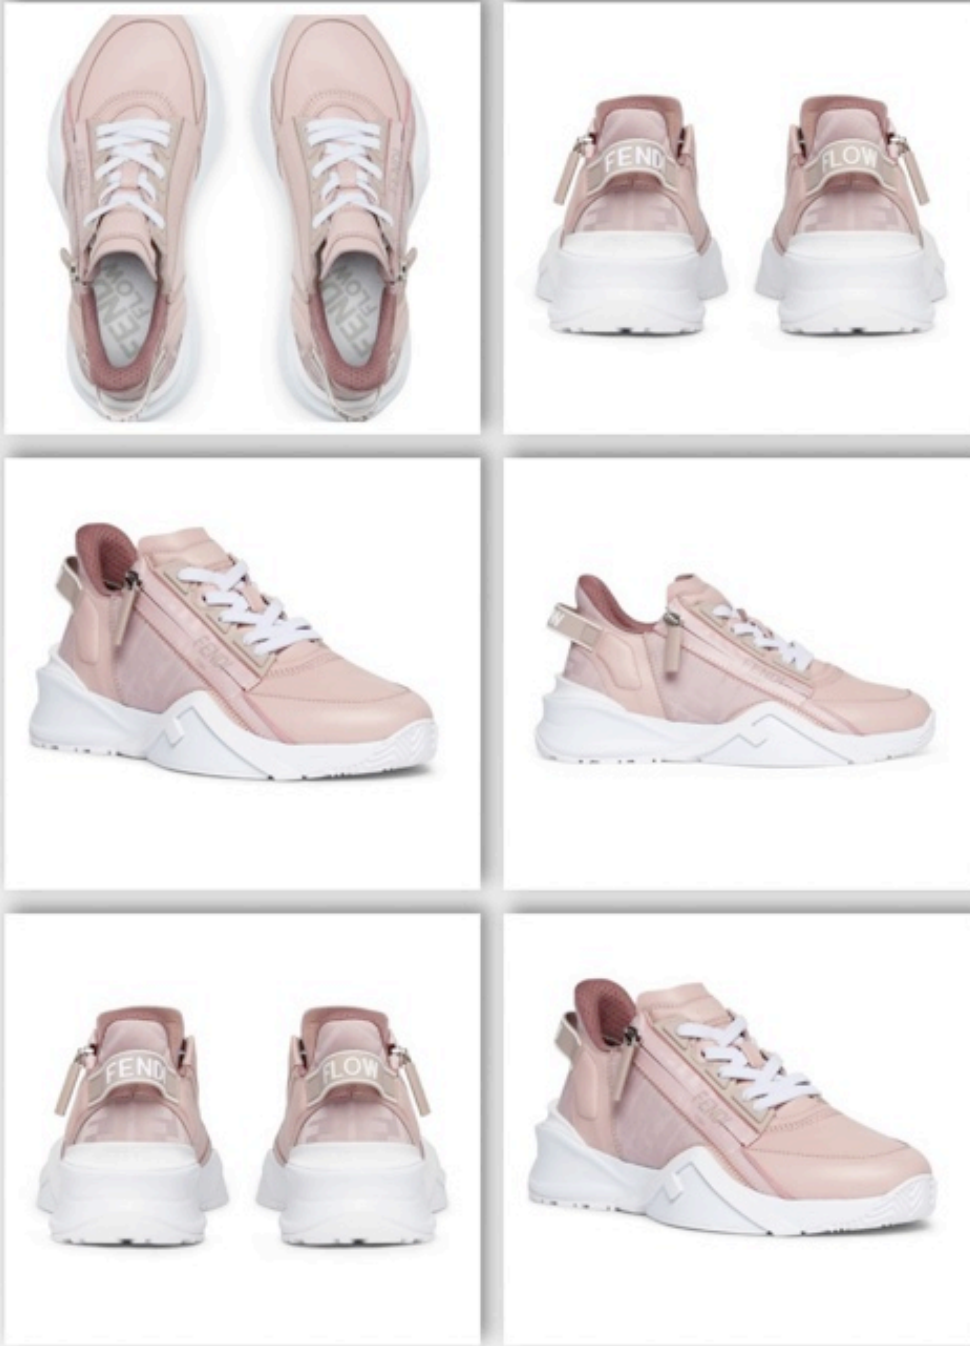

35 36 37 38 39 40

Fendi Flow sneakers with adjustable elastic laces and side zip fastening. Customised with rubber tab featuring embossed logo on the back of the heel. Made of leather. Tone-on-tone FF fabric details. 35 mm rubber

FENDI Sneakers Fendi Flow ROSE
34,000