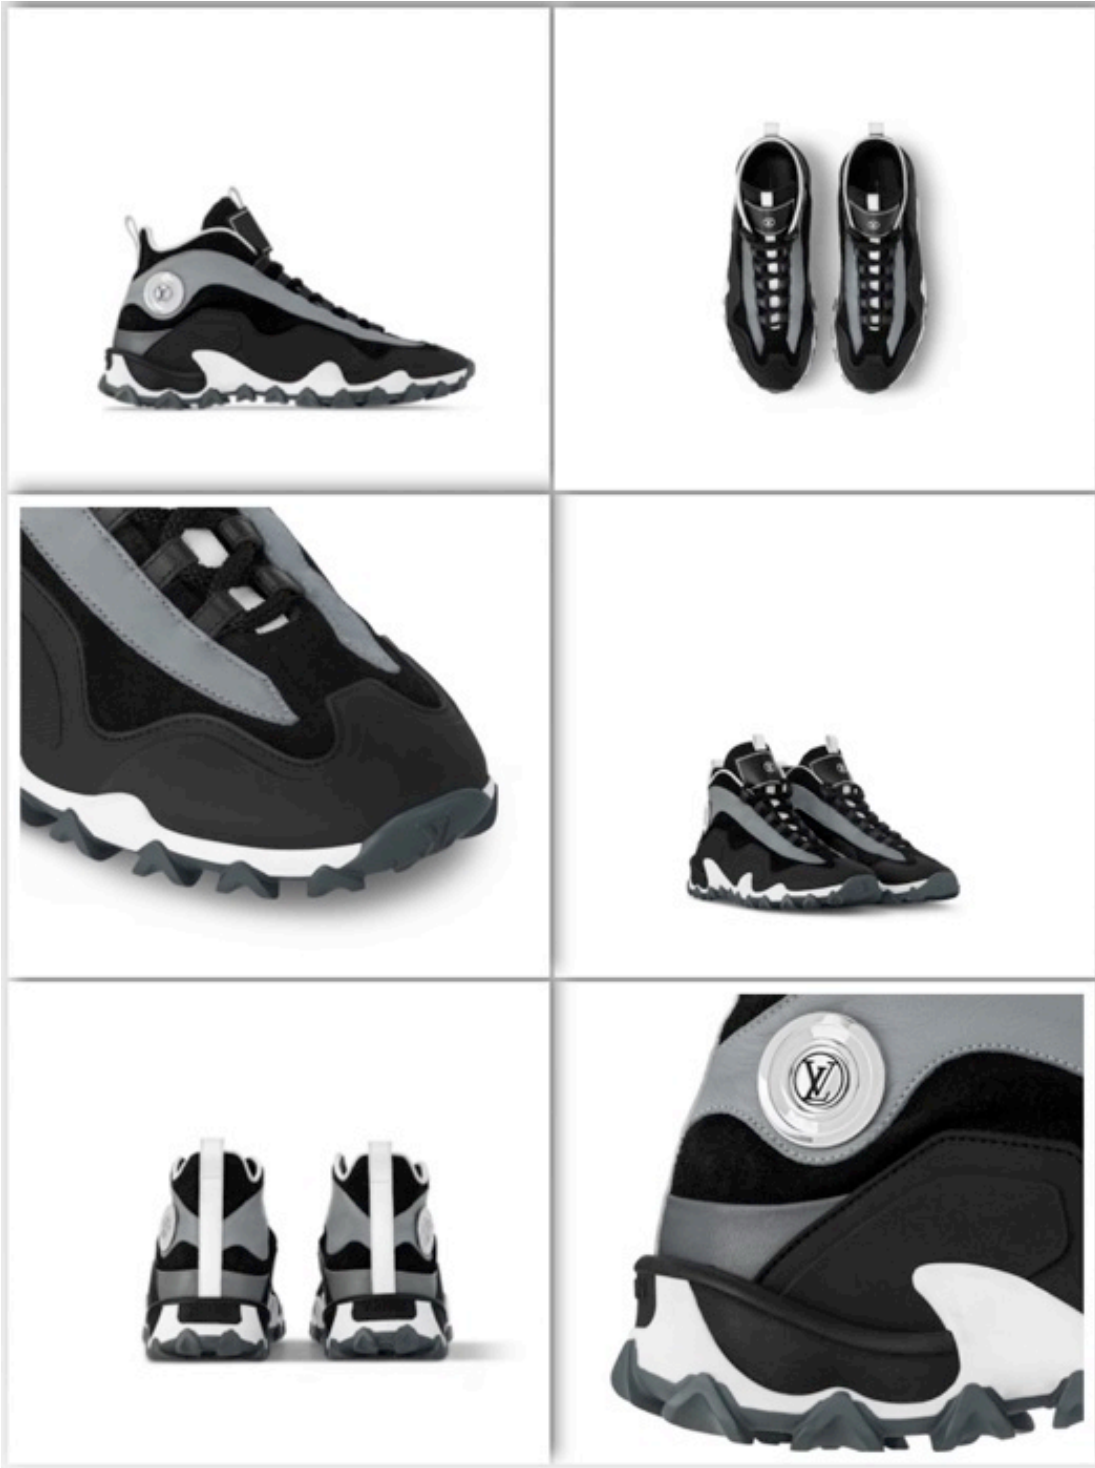

WOMENS SNEAKERS

37 38 39 40

LOUIS VUITTON LV Rush Trainers BLACK GREY

78,000