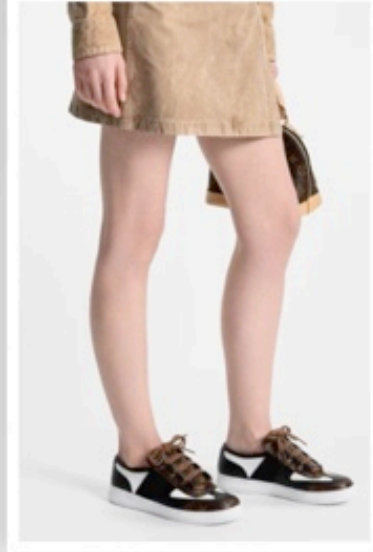

WOMENS SNEAKERS

34 34.5 35 35.5 36 36.5 37
37.5 38 38.5 39 39.5 40 41
42

First seen at the Fall-Winter 2022 Show, the Louis Trainers are a smart-casual style combining calf leather with details in patent Monogram canvas. They are characterised by their padded tongues and double laces in thick cotton and feature elastic inserts for slip-on fitting. This unisex model is finished with a rubber outsole with the Louis Vuitton signature.

- Black
- Calf leather and patent Monogram canvas
- Double laces
- Padded tongue
- Elastic for easy fitting
- Rubber outsole
- Louis Vuitton signature on the outsole
- Made in Italy

LOUIS VUITTON 1AAW04 Louis Trainers

68,000