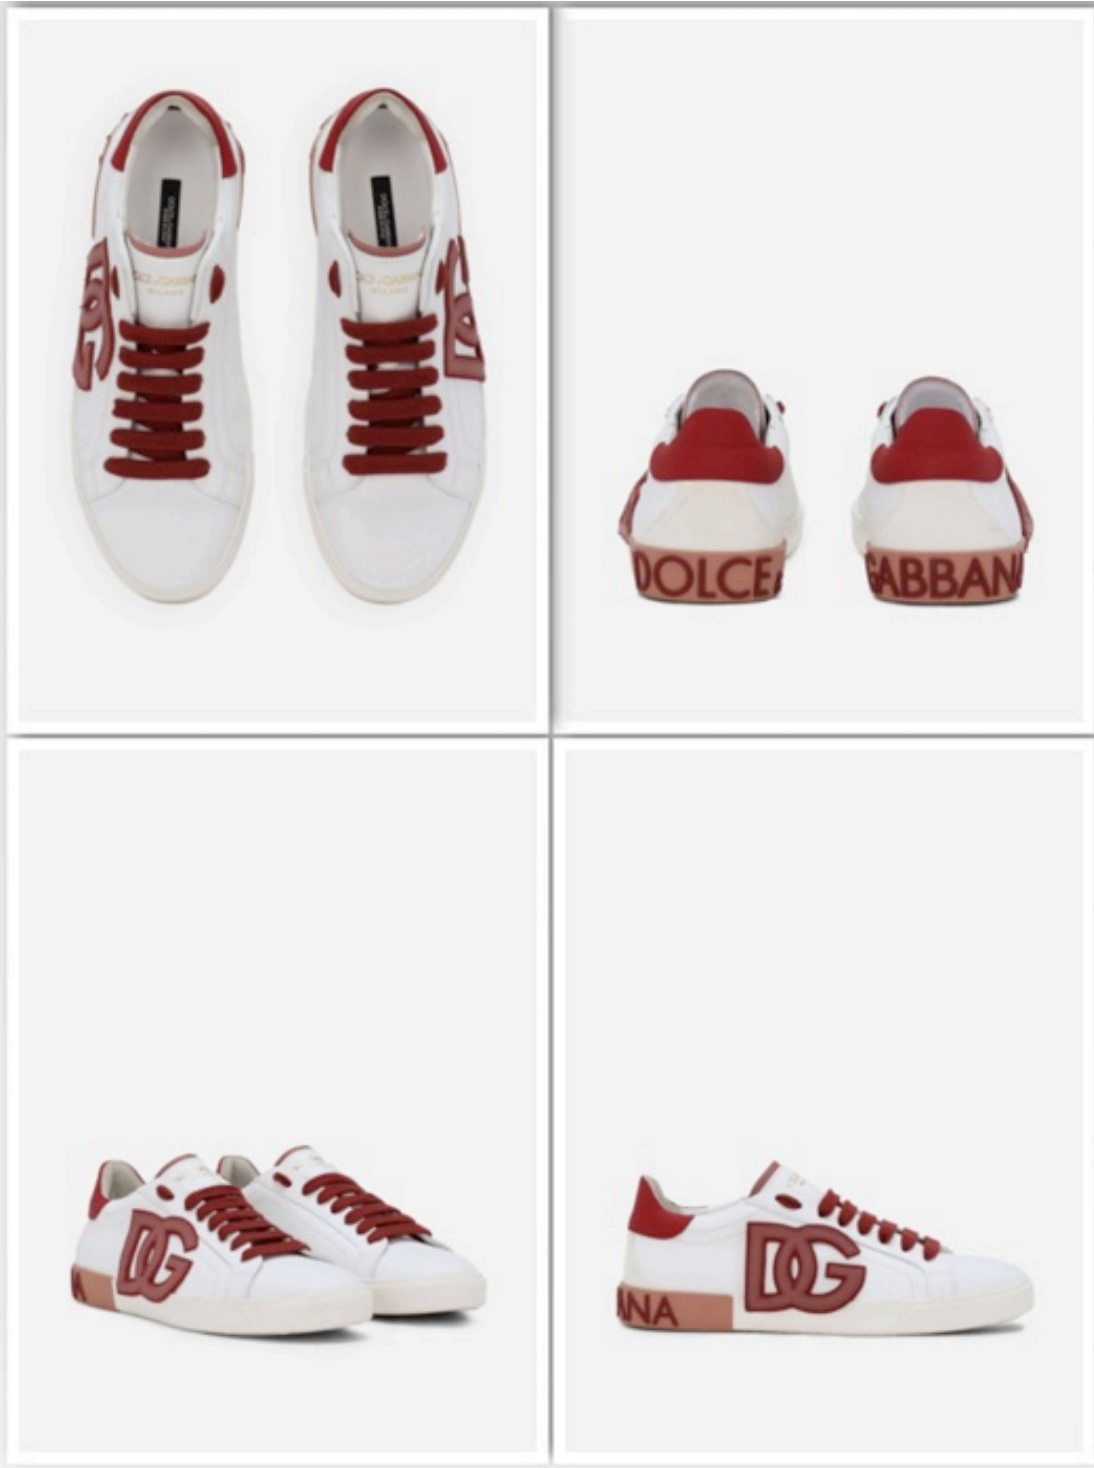

WOMENS SNEAKERS

37 38 39 40

DOLCE AND GABBANA Calfskin Portofino LOGO
Vintage sneakers WHITE ROSE

38,500