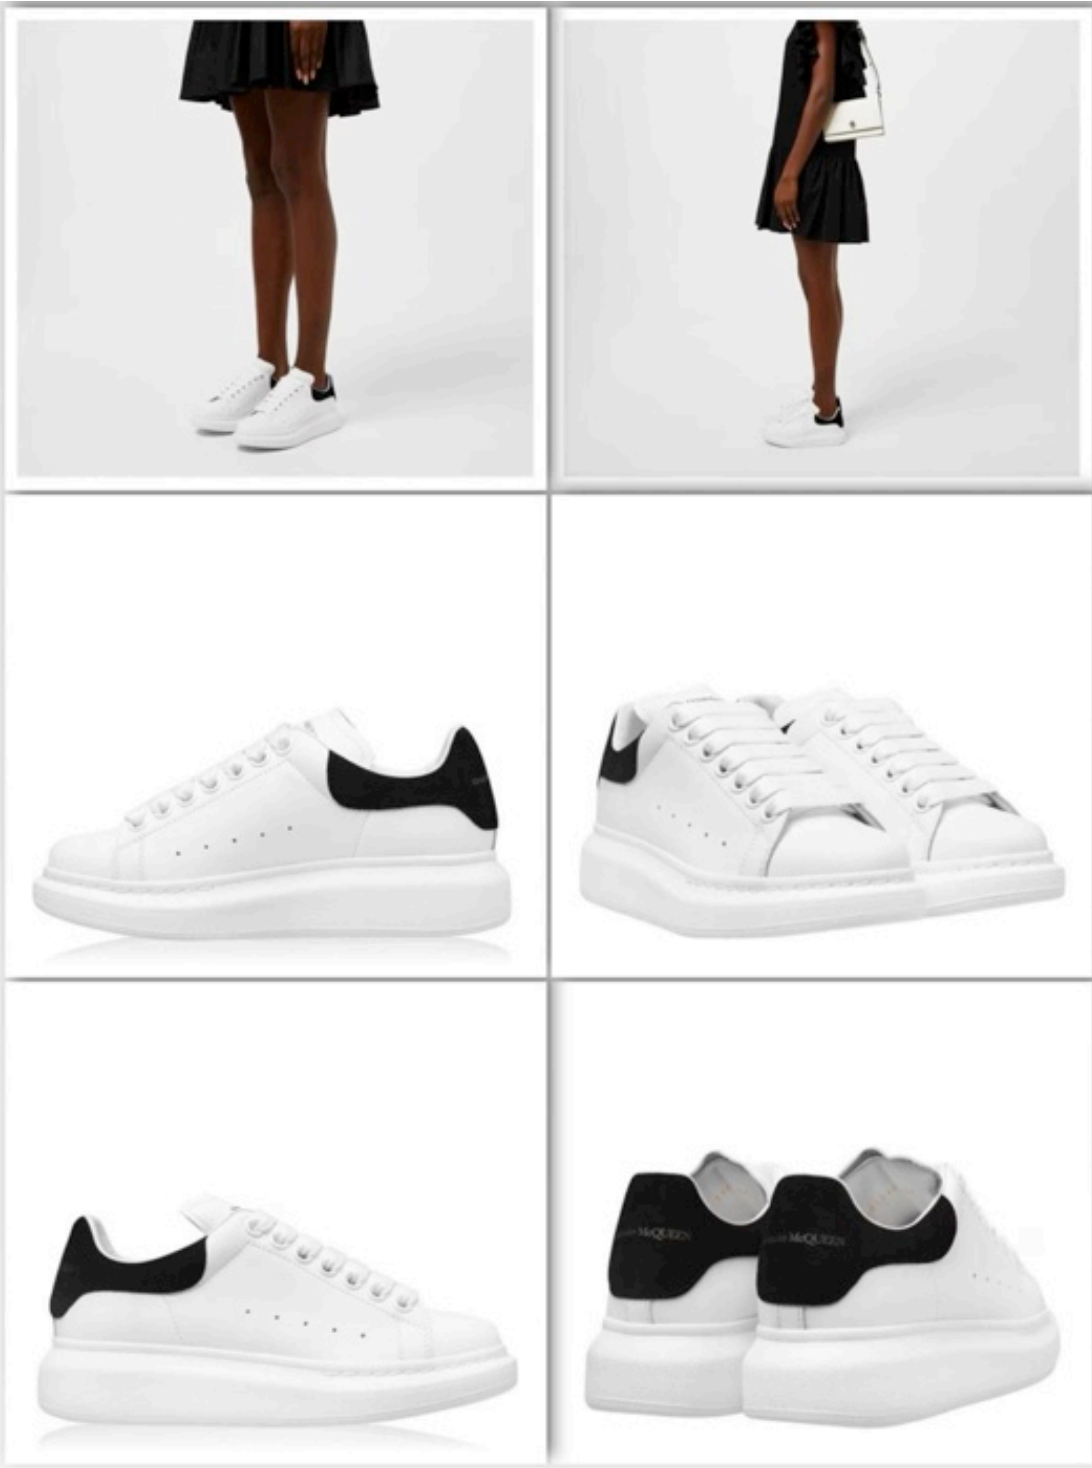

WOMENS SNEAKERS

34 34.5 35 35.5 36 36.5 37
37.5 38 38.5 39 39.5 40
40.5 41 41.5

ALEXANDER MCQUEEN OVERSIZED TRAINERS
WHITE BLACK SUEDE TAB

33,000