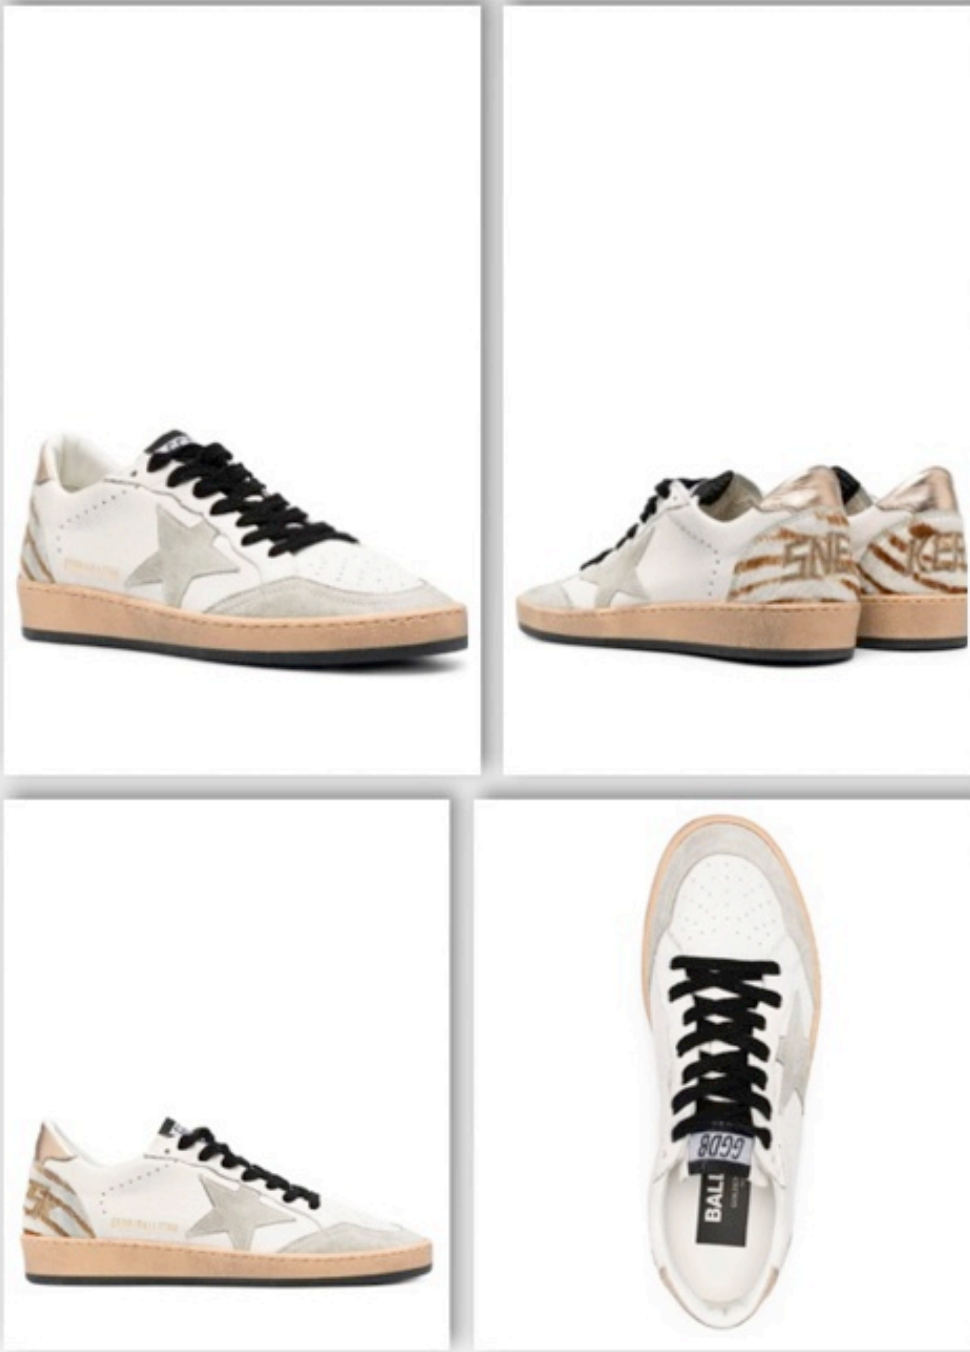

WOMENS SNEAKERS

35 36 37 38 39 40

GOLDEN GOOSE LADIES GGDB BALL STAR WHT
PINK

27,900

WOMENS SNEAKERS

35 36 37 38 39

GOLDEN GOOSE LADIES GGDB BALL STAR
WHT/GLD

29,000