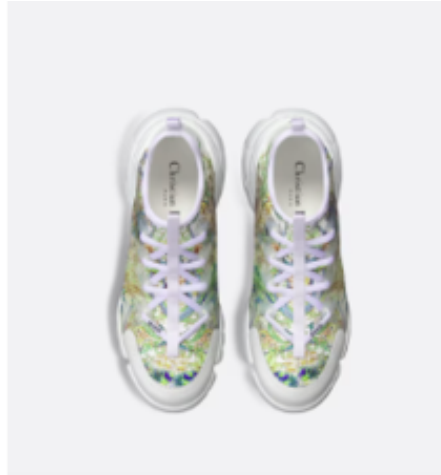

WOMENS SNEAKERS

- The style fits true to size: we recommend ordering your normal shoe size
- For those with wider feet, we recommend ordering a half-size larger than your normal size

CHRISTIAN DIOR D-CONNECT SNEAKER White
Multicolor Étoile de Voyage Printed Technical Fabric

71,000