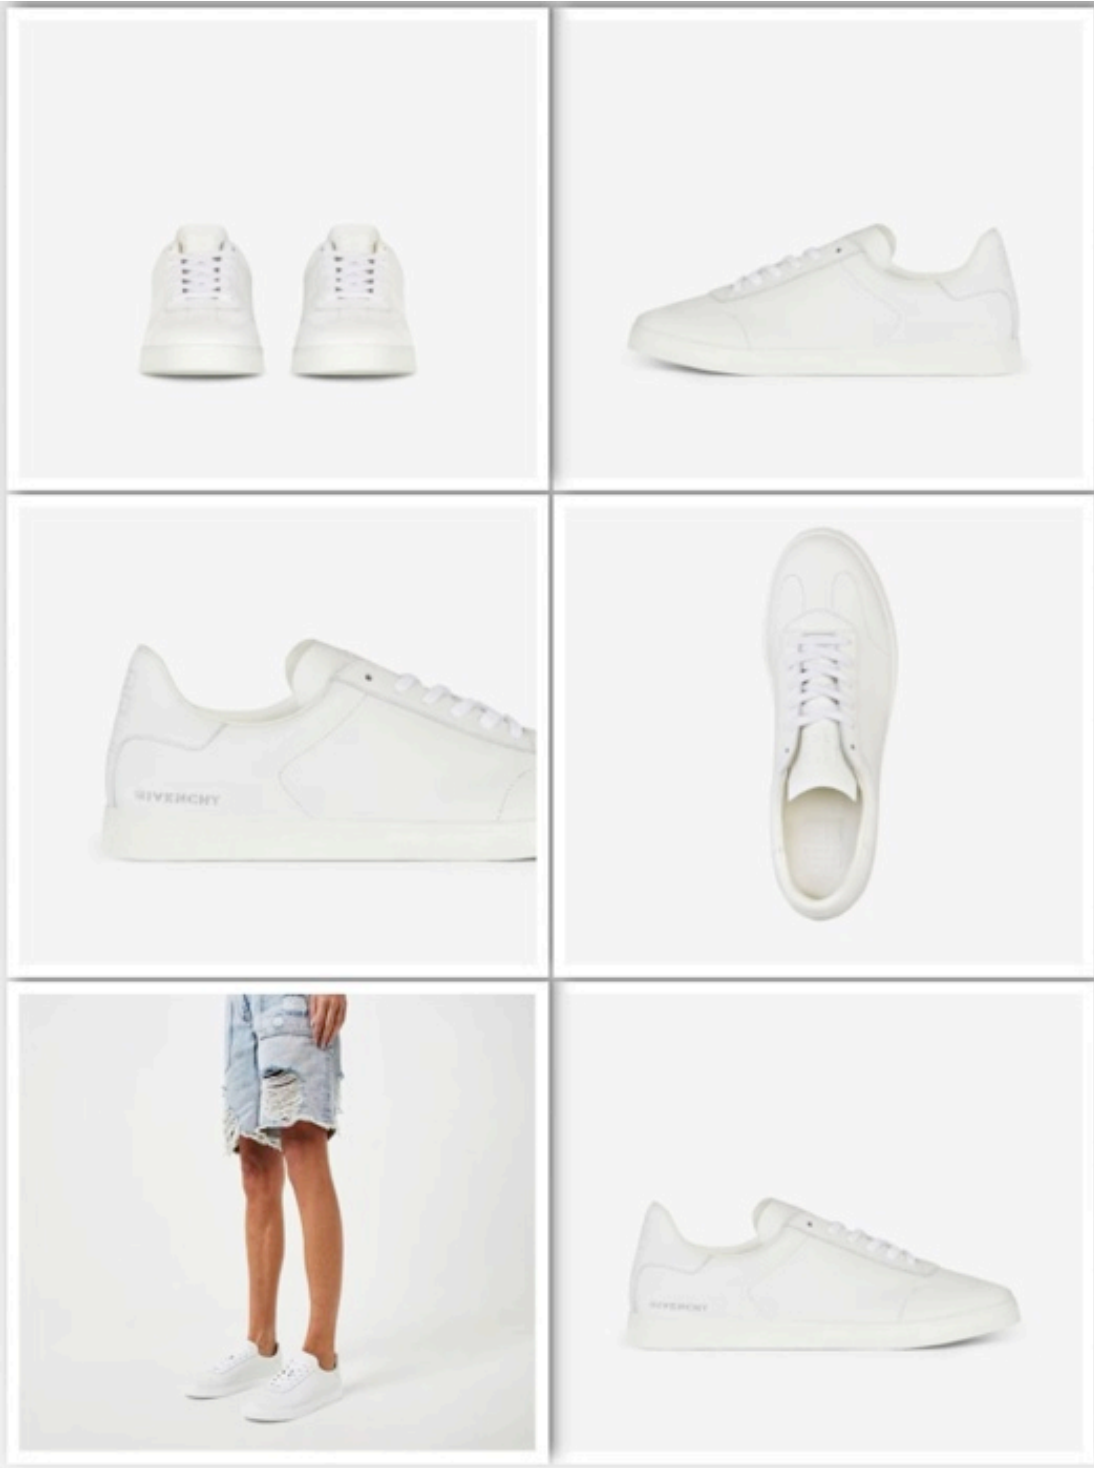

FENDIMATCH FF SNEAKERS

28,000

WOMENS SNEAKERS

37 38 39 40

GIVENCHY CITY SPORT SNEAKERS WHITE BLK

33,000

WOMENS SNEAKERS

37 38 39 40