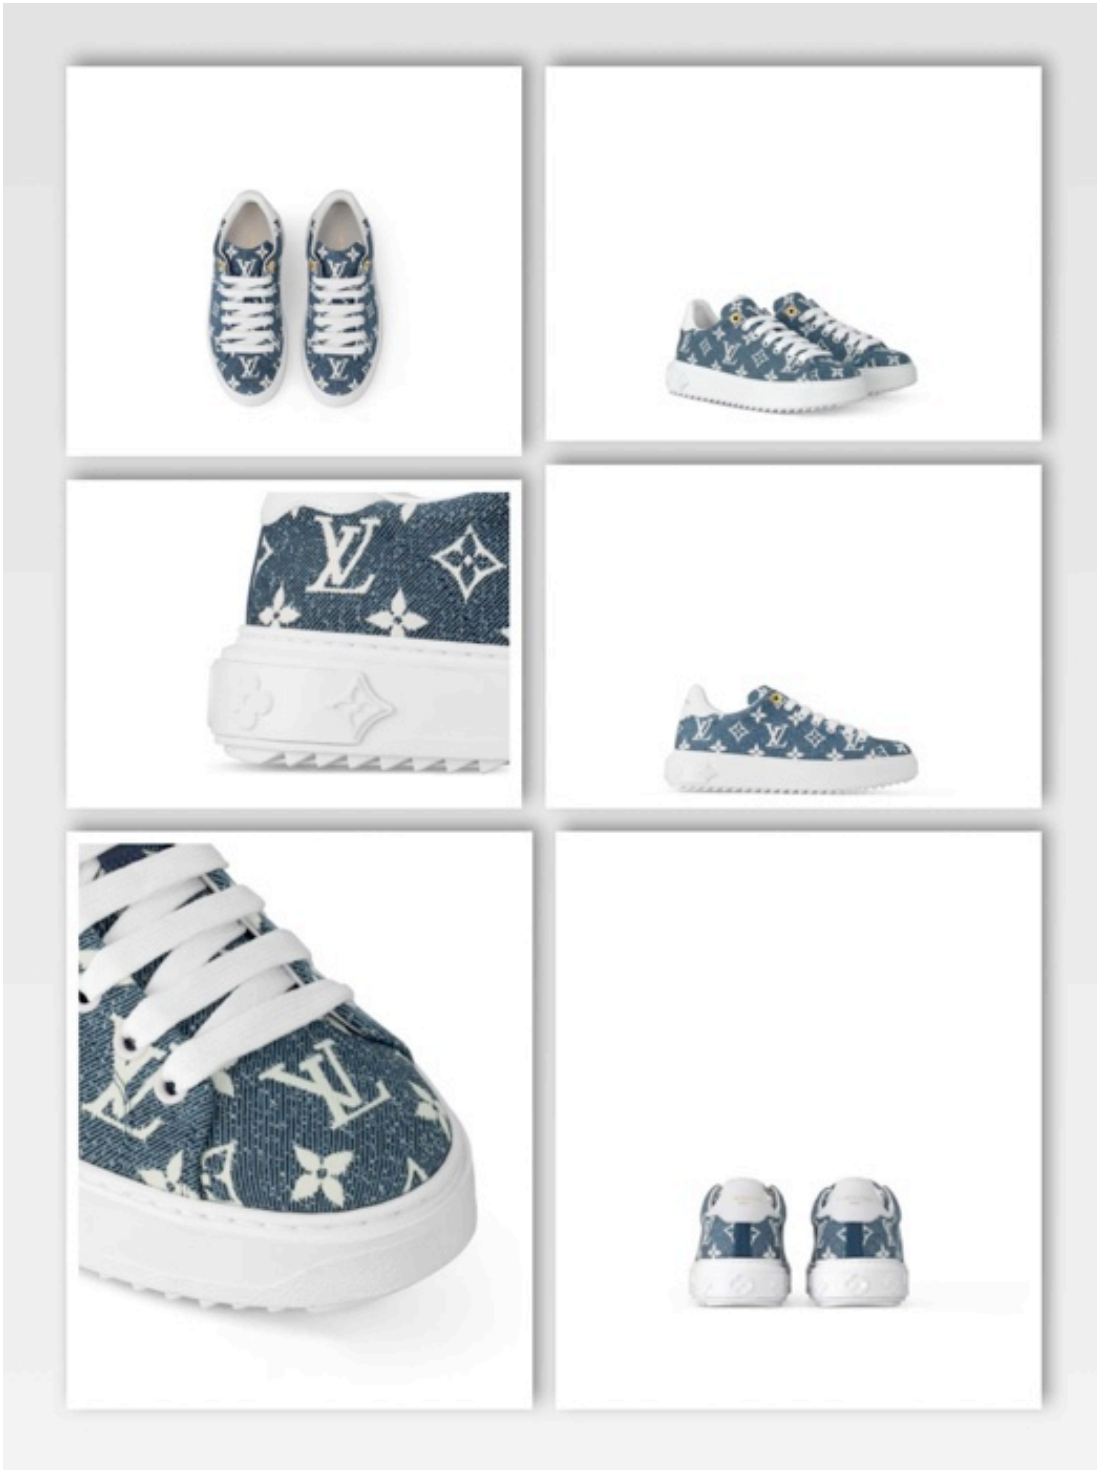

WOMENS SNEAKERS

36 37 38 39 39.5

The Time Out Trainers are revisited this season in all-over Monogram denim for a casual-chic look. One of Louis Vuitton's emblematic styles, this model is notable for its chunky yet lightweight rubber outsole, which is decorated with Monogram Flowers. White laces and engraved, gold-tone eyelets complement this design.

- Blue
- Monogram denim
- Elevated, treaded rubber outsole
- Louis Vuitton-engraved eyelets
- Louis Vuitton signature and Monogram Flowers on the outsole
- Made in Italy

LOUIS VUITTON 1AC28U Time Out Trainers

68,000