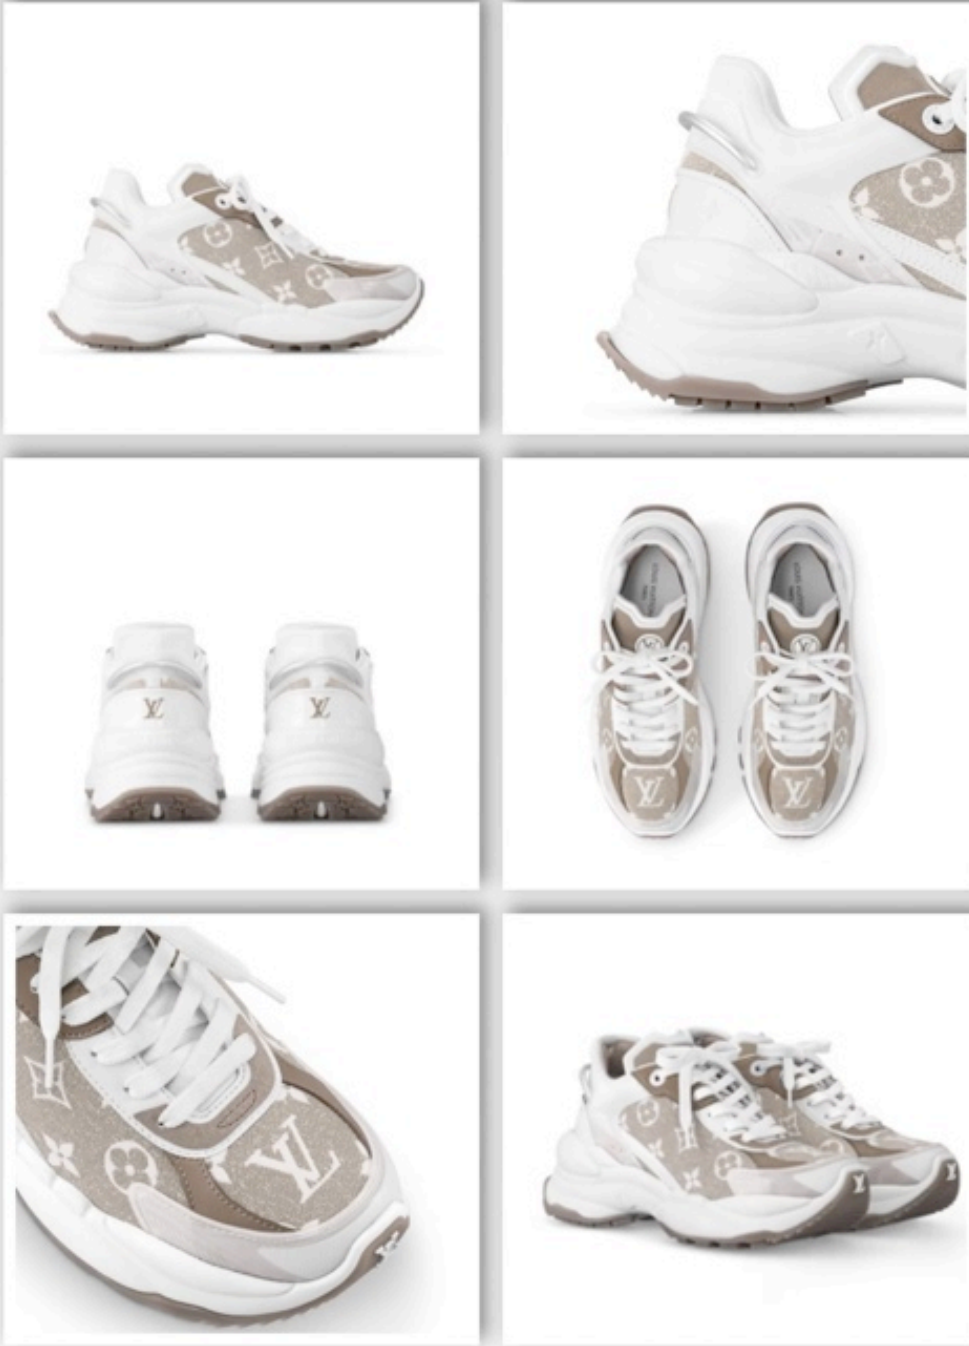

68,000

WOMENS SNEAKERS

35 36 37 38 39 40

LOUIS VUITTON 1AC27W Run 55 Trainers BLEU
CLAIR
79,000

WOMENS SNEAKERS

35 35.5 36 37 39 40 41 42

LOUIS VUITTON 1AC28E Run 55 Trainers IVORY

79,000