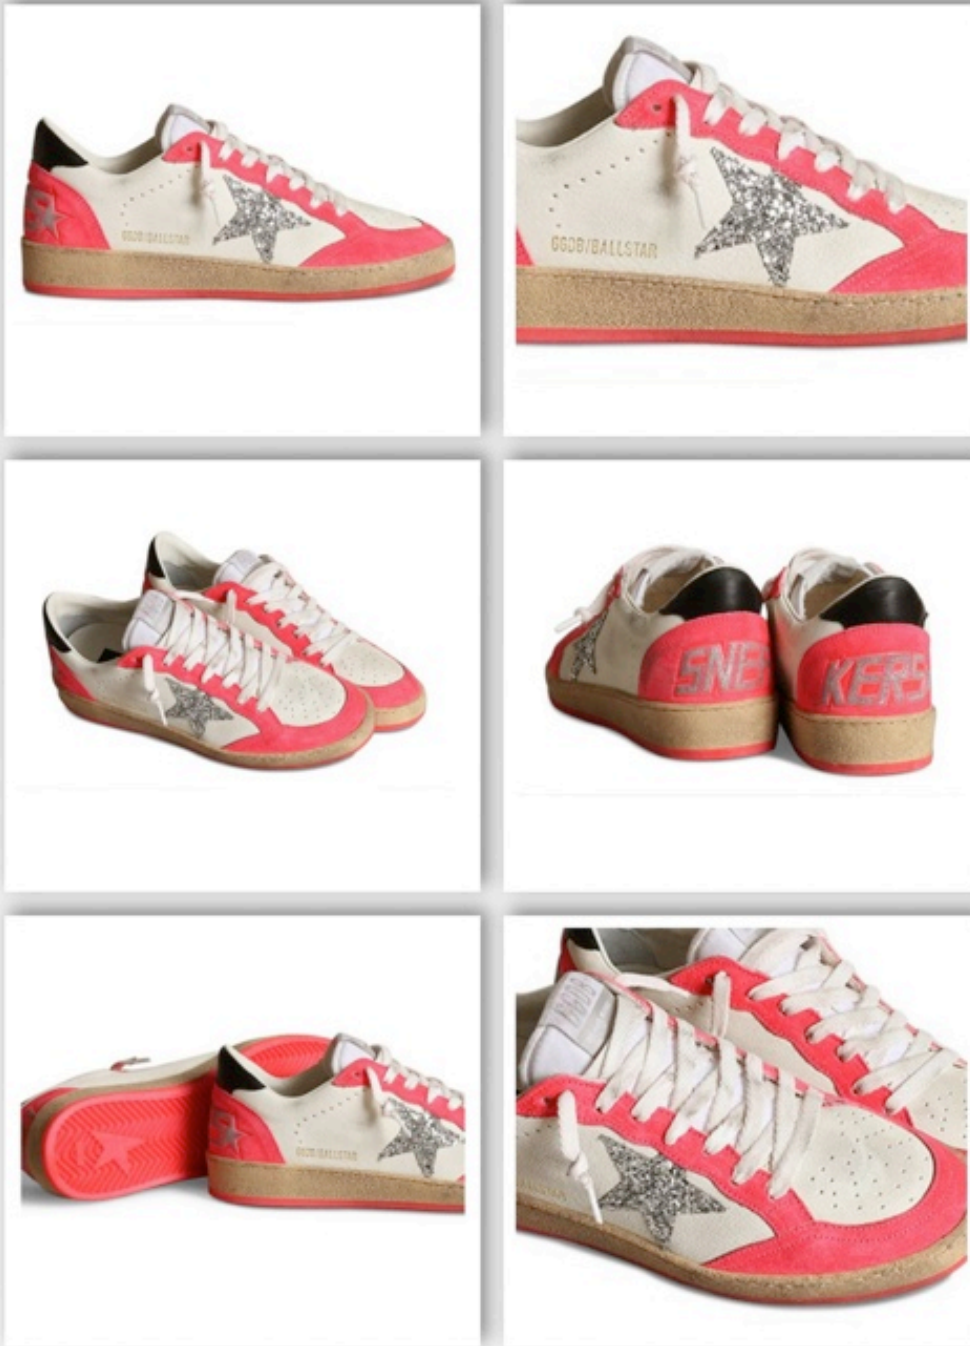

GOLDEN GOOSE Ball-Star sneakers
ice_white_silver_pink
35,000

GOLDEN GOOSE Ball Star sneakers
white_lobster_fluo_black
35,000