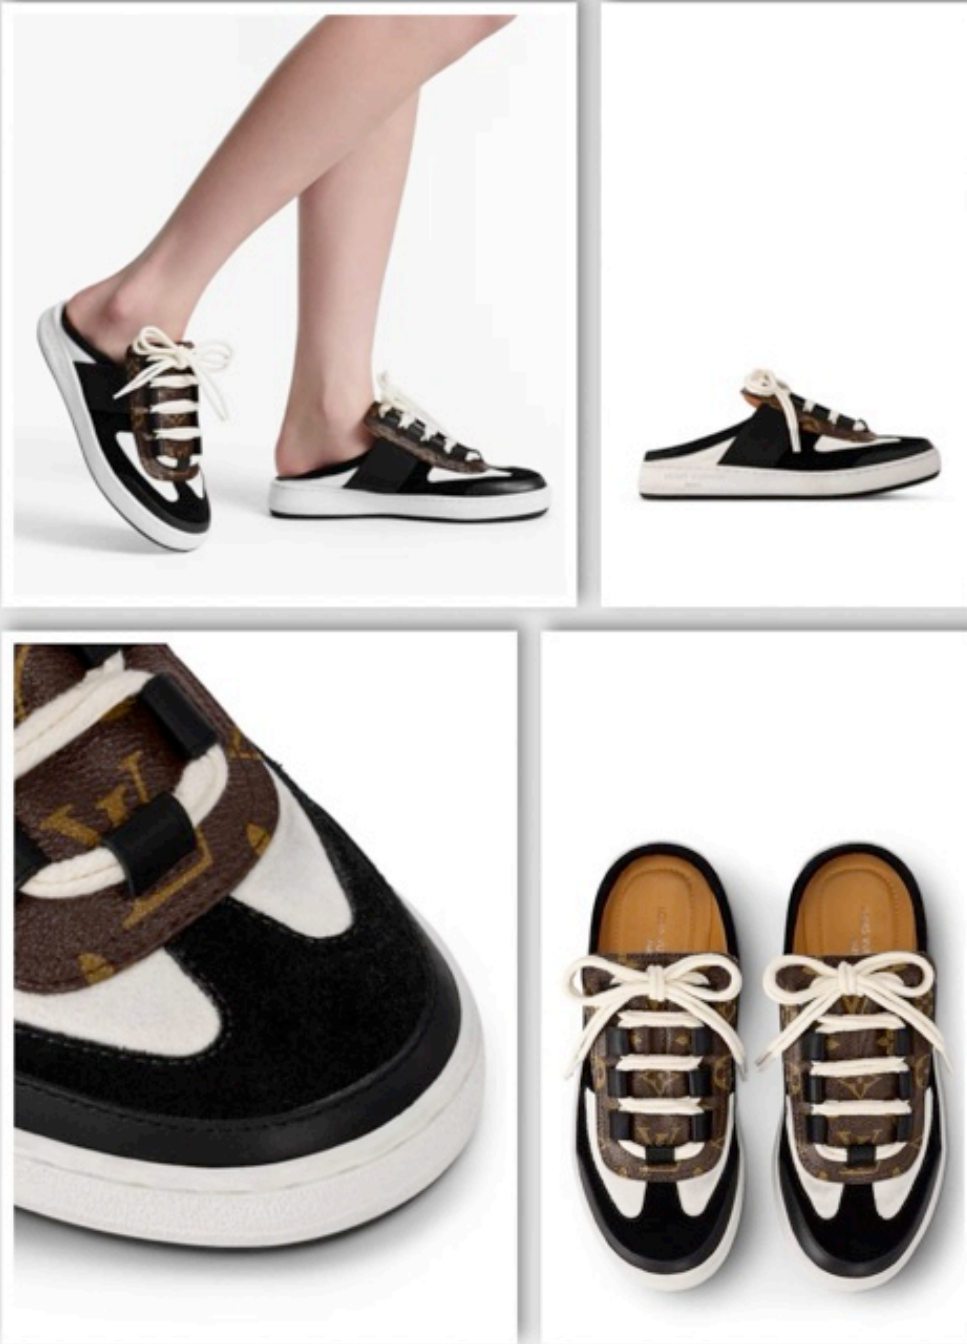

WOMENS SNEAKERS

35 36 37 38 39 40

The Lous Open Back Trainers are an on-trend style with an effortlessly cool feel. This version comes in suede calf leather with a distinctive padded tongue in Monogram canvas. Discreet elastic inserts and double laces in thick cotton complement this slip-on model, which is finished with a rubber outsole debossed with the Louis Vuitton signature.

- Black
- Suede calf leather and patent Monogram canvas
- Double laces
- Padded tongue
- Elastic for easy fitting
- Rubber outsole
- Louis Vuitton signature on the outsole
- Made in Italy

LOUIS VUITTON 1ABVQ9 Lous Open Back Trainers

68,000