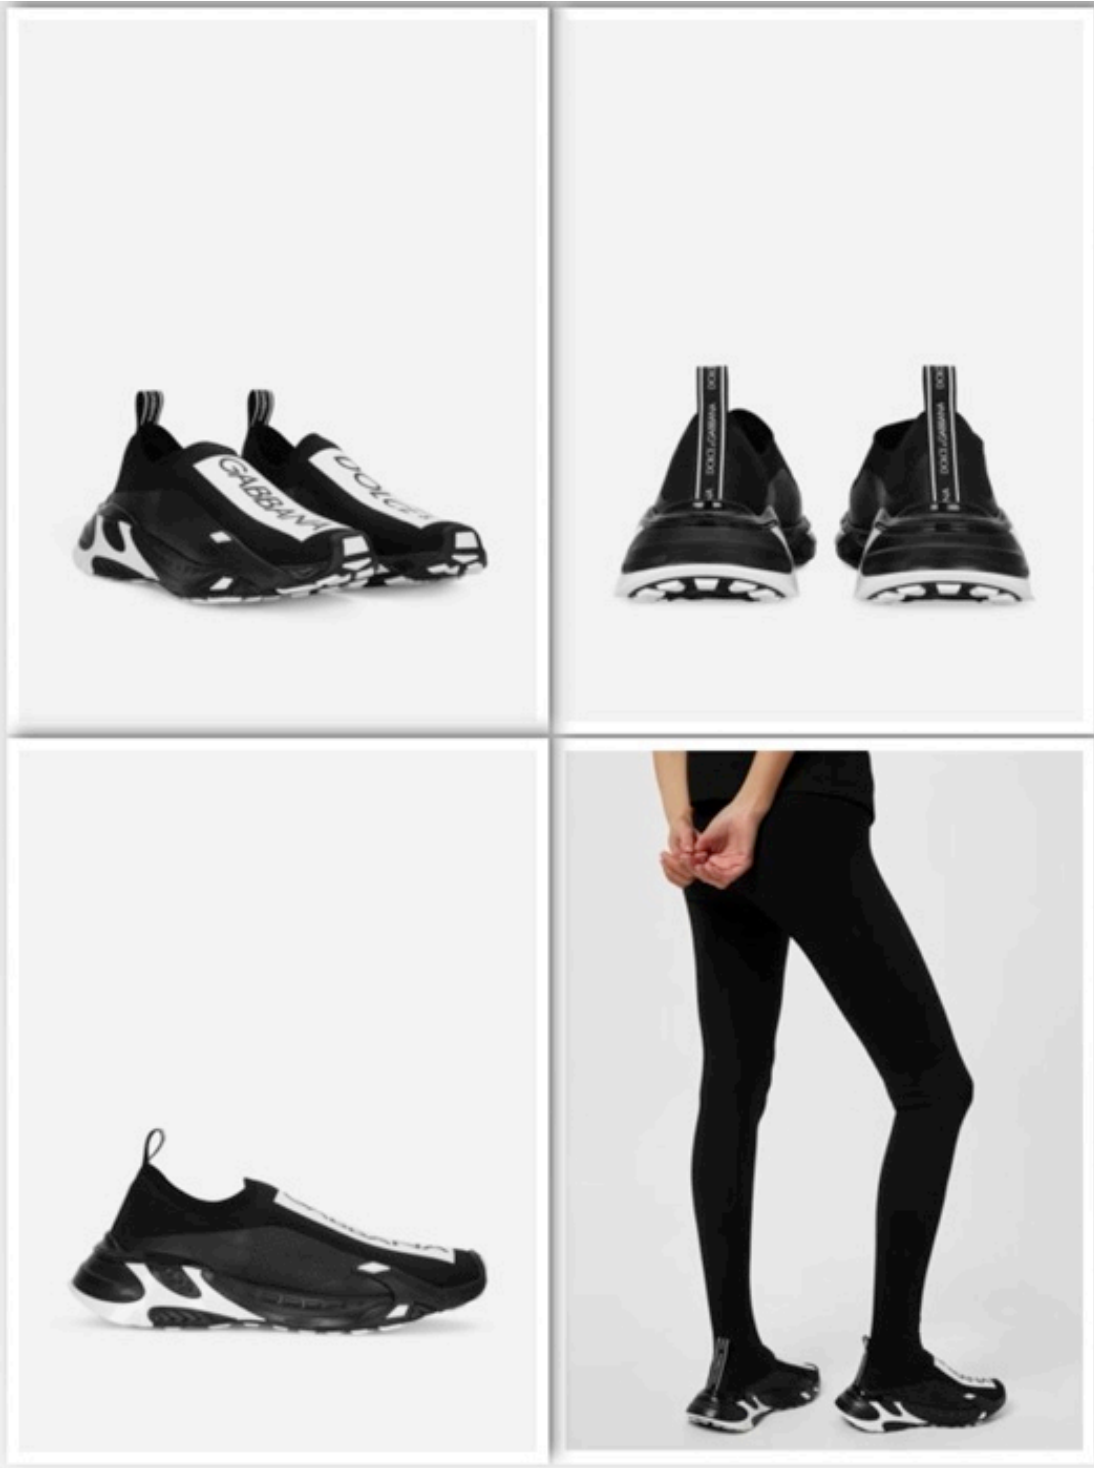

32,000

WOMENS SNEAKERS

36 37 37.5 38 38.5 39 40

DOLCE AND GABBANA SORRENTO KNITTED
TRAINERS WHITE BLK

33,000

WOMENS SNEAKERS

36 37 38 39 40 41

DOLCE AND GABBANA Stretch mesh Fast sneakers
BLK WHITE