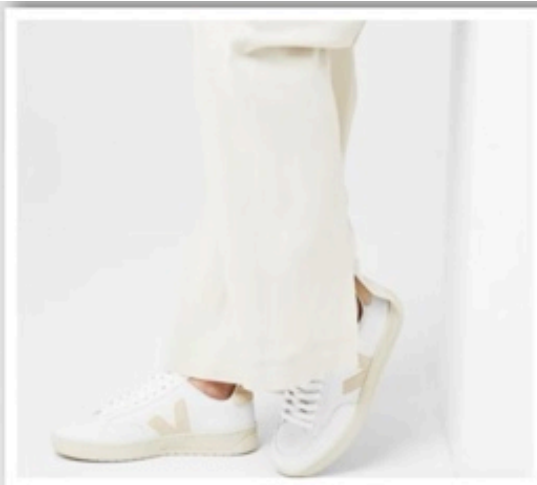

WOMENS SNEAKERS

35 36 37 38 39 40.5
42

VEJA V-12 TRAINERS WHITE SABLE
13,000