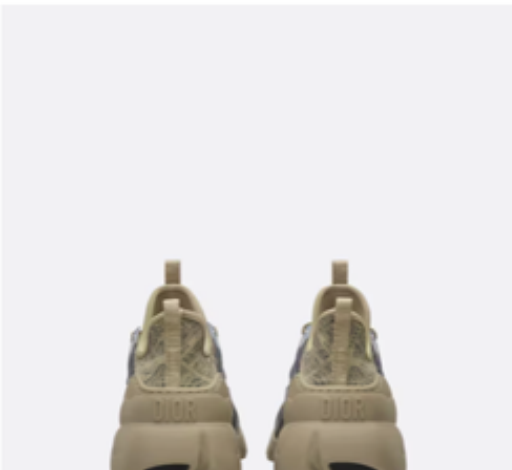

WOMENS SNEAKERS

37 38 39

VERY RARE!!

CELINE BLOCK HI TOP SNEAKERS WHT BLU RED

34,000

WOMENS SNEAKERS

- The style fits true to size, we recommend ordering your normal shoe size
- For those with wider feet, we recommend ordering a half-size larger than your normal size
- Weight: approximately 485 g / 17 ounces

CHRISTIAN DIOR D-CONNECT SNEAKER Beige and Black Technical Fabric with Plan de Paris Print

71,000

WOMENS SNEAKERS

- Grosgrain ribbon sewn on the upper
- Transparent rubber inserts
- Dior laces
- Front and rear tabs
- Dior rubber sole with star, Christian Dior's lucky symbol
- Made in Italy
- Additional set of laces provided
- The style fits true to size, we recommend ordering your normal shoe size
- For those with wider feet, we recommend ordering a half-size larger than your normal size
- Weight: approximately 480 g / 17 ounces
-