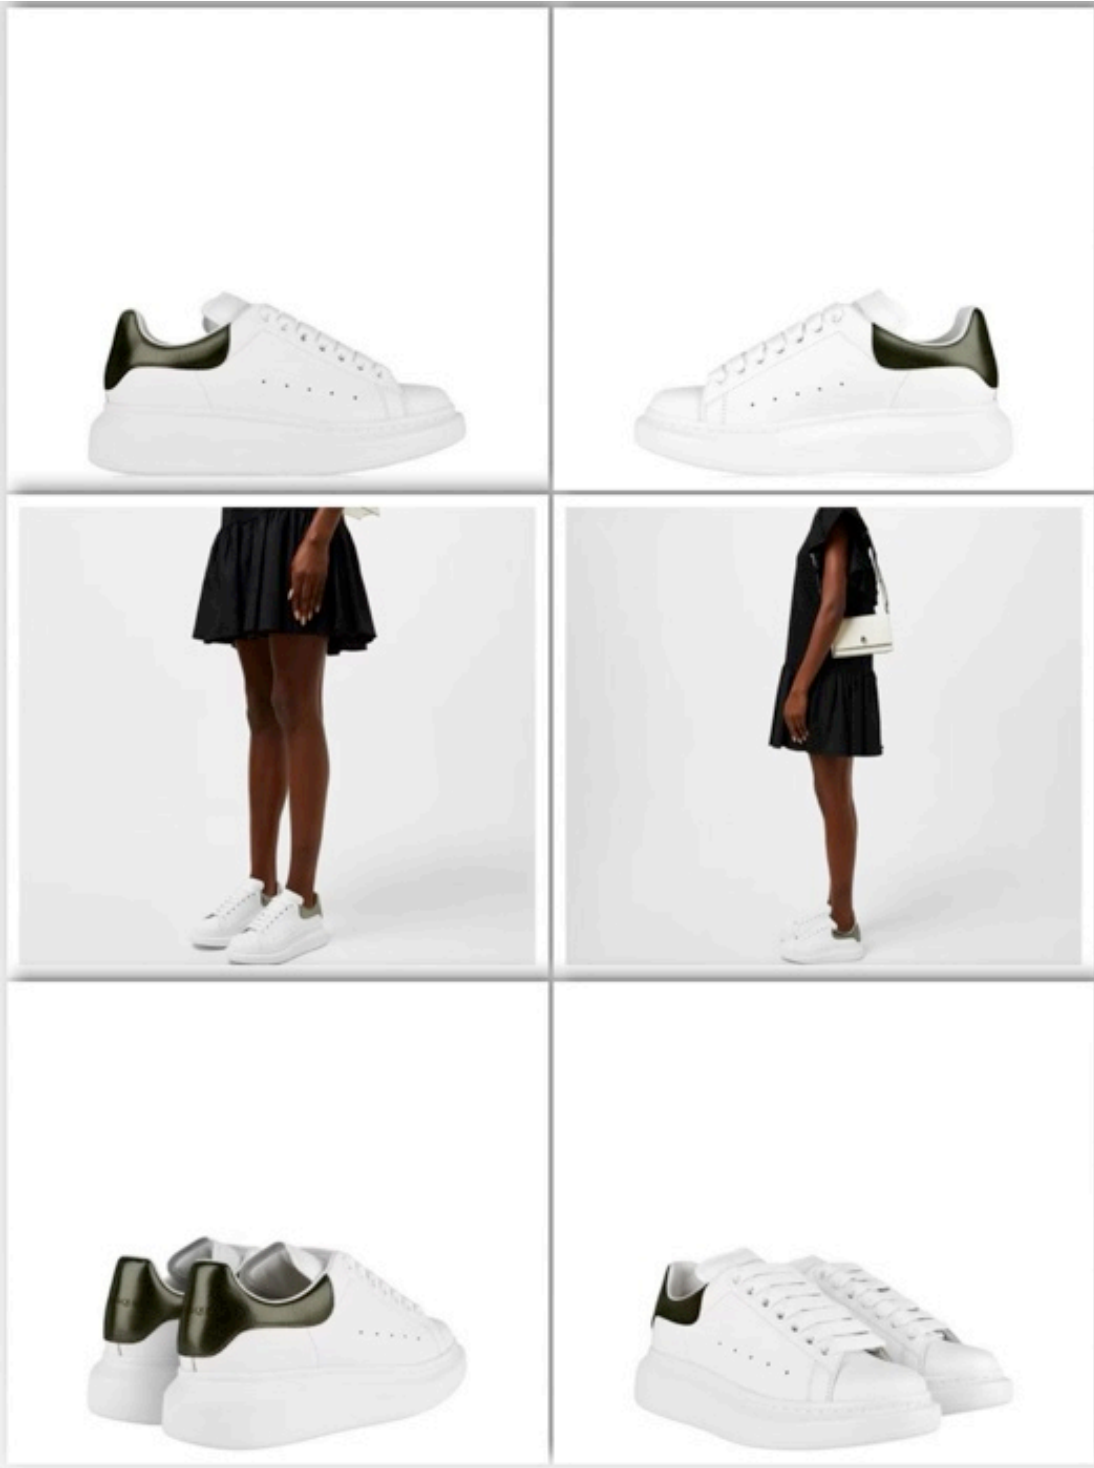

34 34.5 35.5 39.5 40 40.5
41.5

ALEXANDER MCQUEEN OVERSIZED TRAINERS
WHITE LIGHT BLUE

33,000

WOMENS SNEAKERS

35 35.5 36 36.5 37 37.5
38 38.5 39 39.5 40 40.5 41

ALEXANDER MCQUEEN OVERSIZED TRAINERS
WHITE PEARL