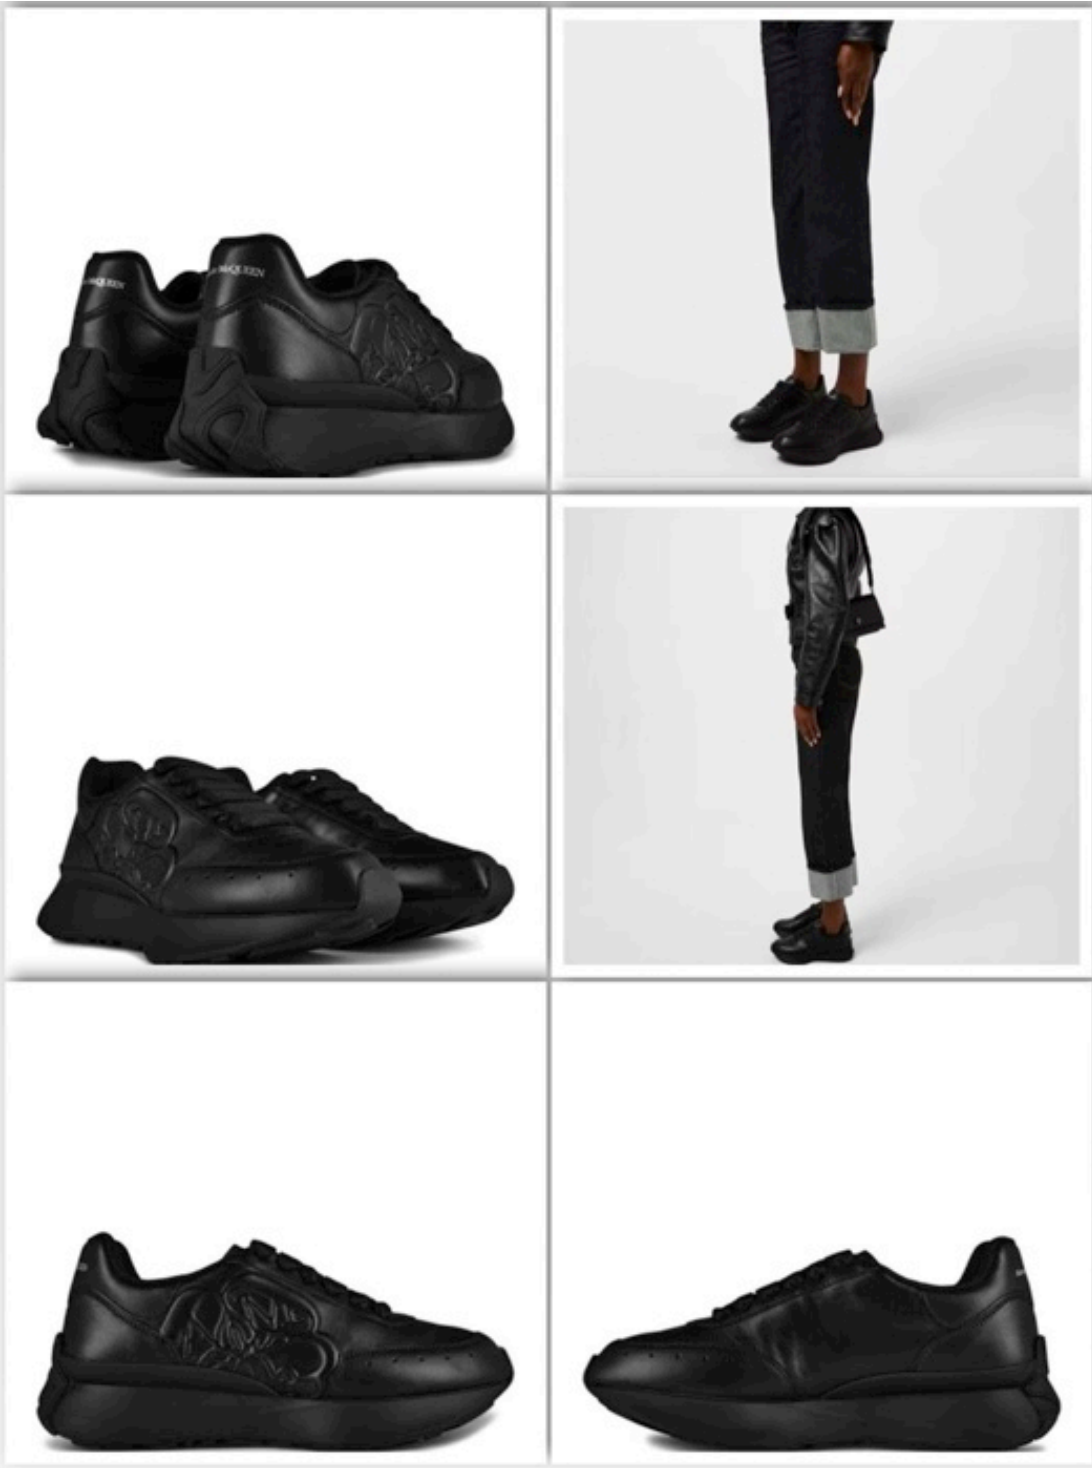

WOMENS SNEAKERS

36 37 37.5 38 38.5 39 40
41

ALEXANDER MCQUEEN SPRINT RUNNERS BLK

37,000