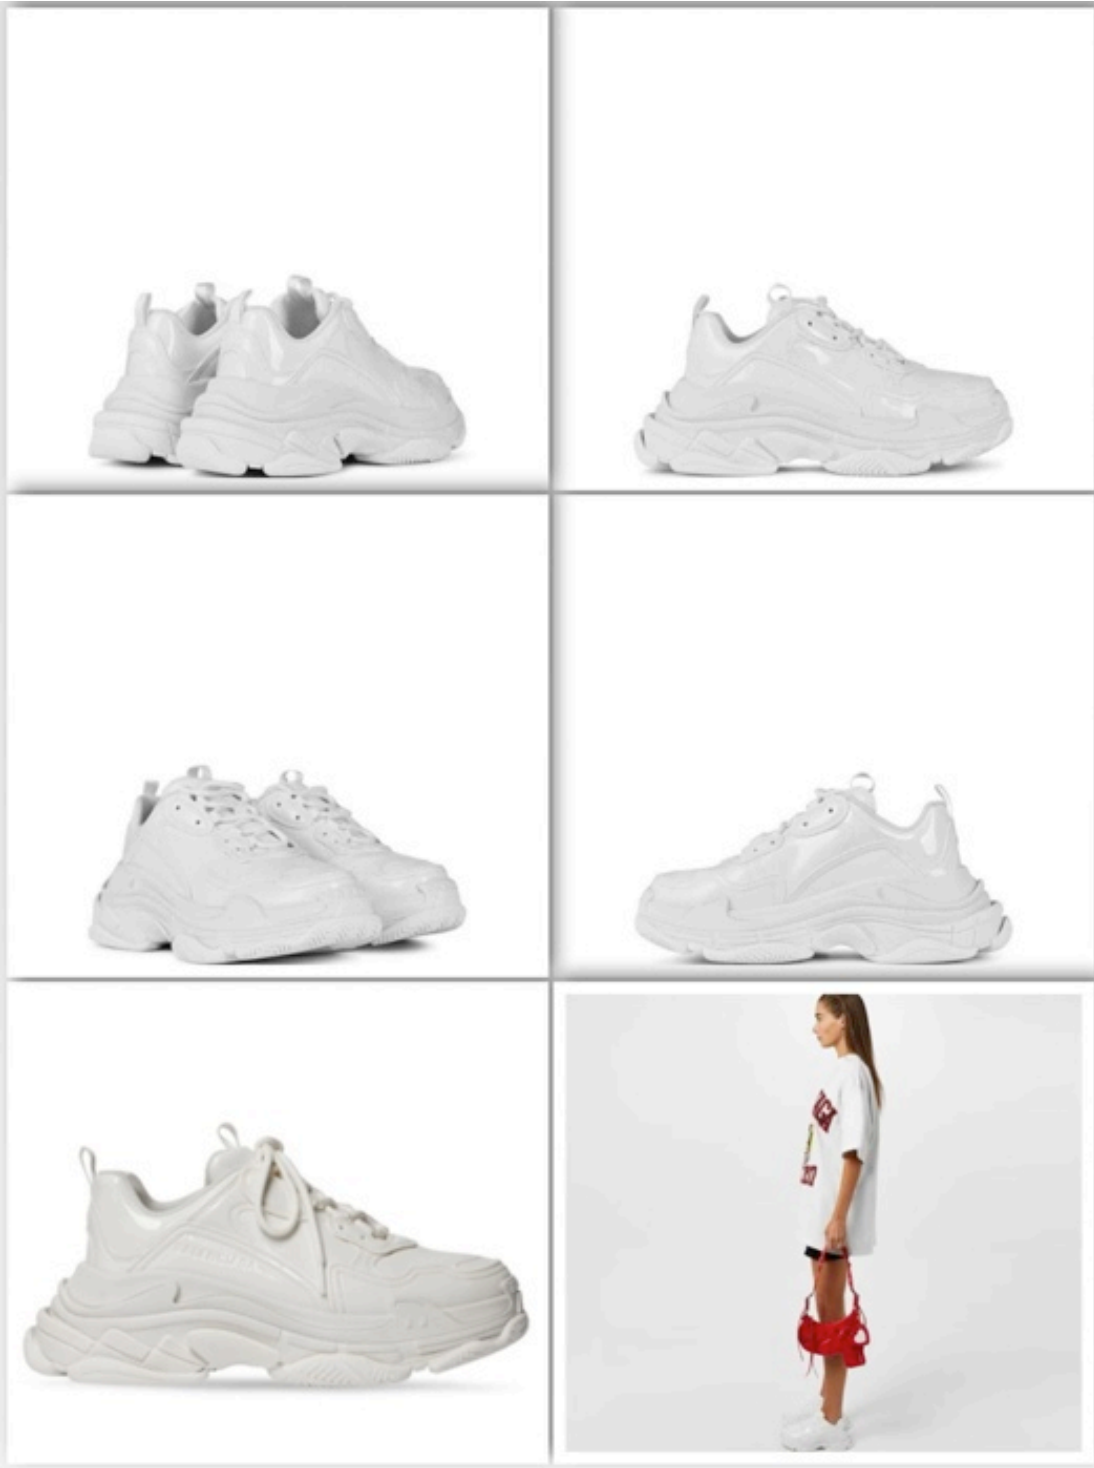

WOMENS SNEAKERS

34 35 36 37 38 39 40 41
42

BALENCIAGA TRIPLE S TRAINERS WHITE BLACK

45,000

WOMENS SNEAKERS

35 37 38 39 41

BALENCIAGA TRIPLE S TRAINERS WHITE
RUBBER

37,000