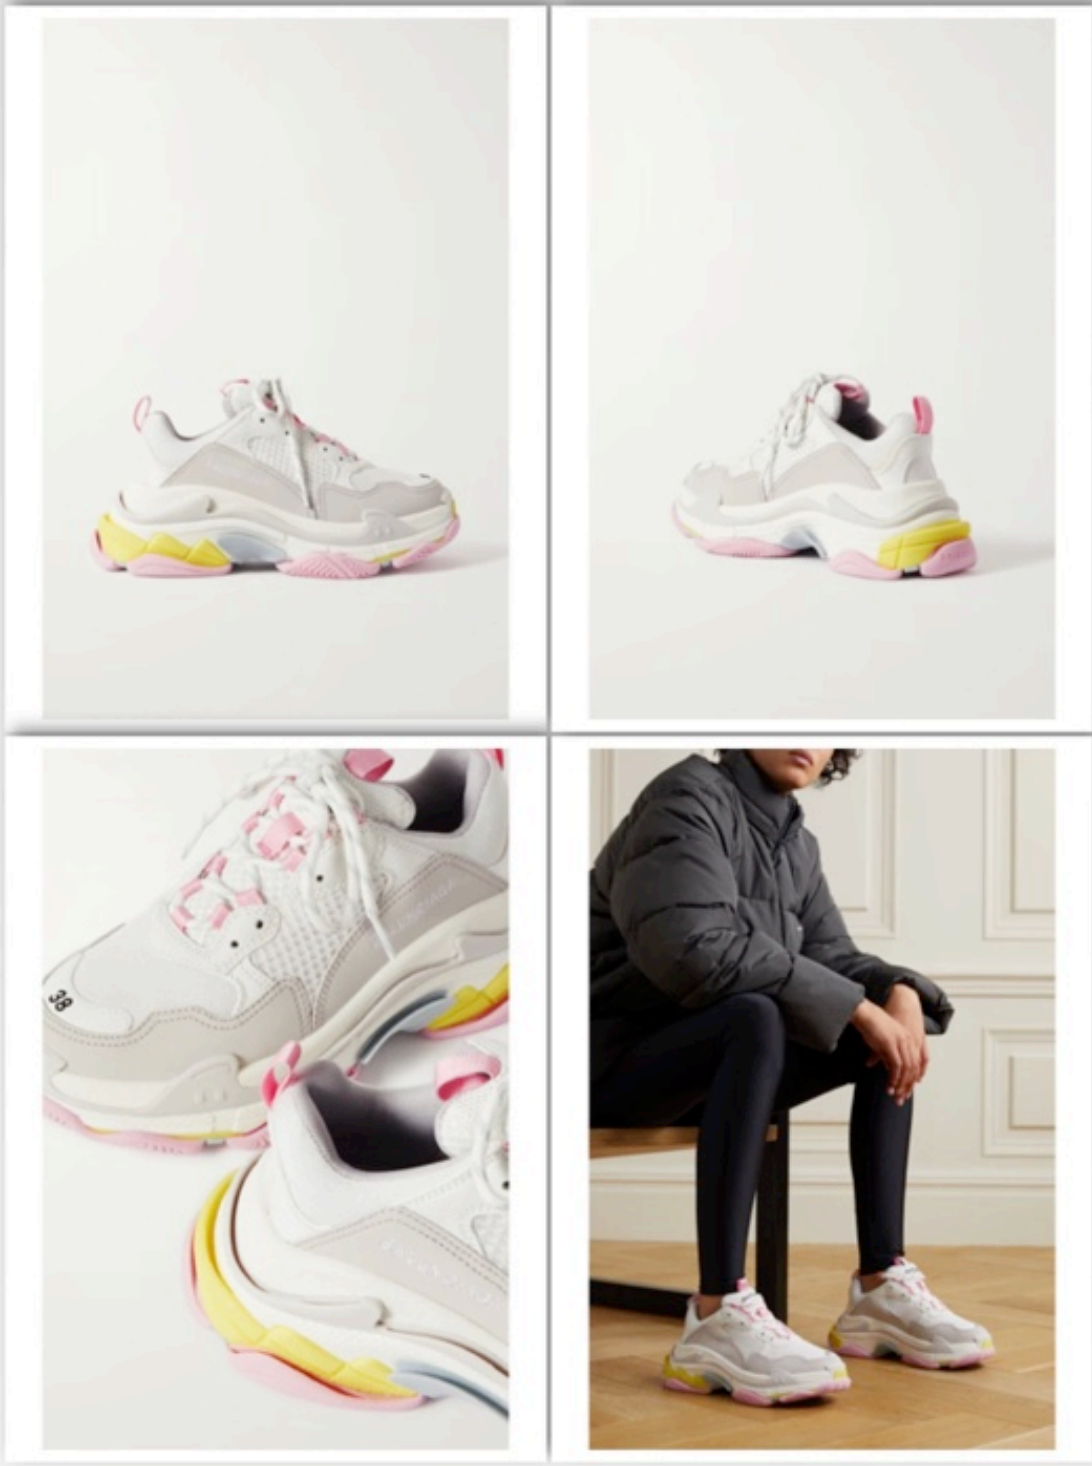

WOMENS SNEAKERS

35 36 37 38 40

BALENCIAGA TRIPLE S TRAINERS YELLOW PINK
BLUE

43,000