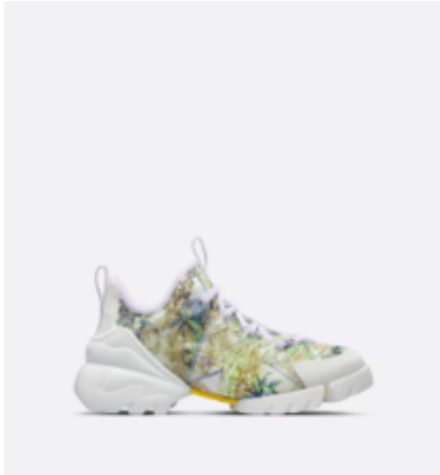

WOMENS SNEAKERS

- The style fits true to size: we recommend ordering your normal shoe size
- For those with wider feet, we recommend ordering a half-size larger than your normal size

CHRISTIAN DIOR D-CONNECT SNEAKER White
Multicolor Étoile de Voyage Printed Technical Fabric

71,000