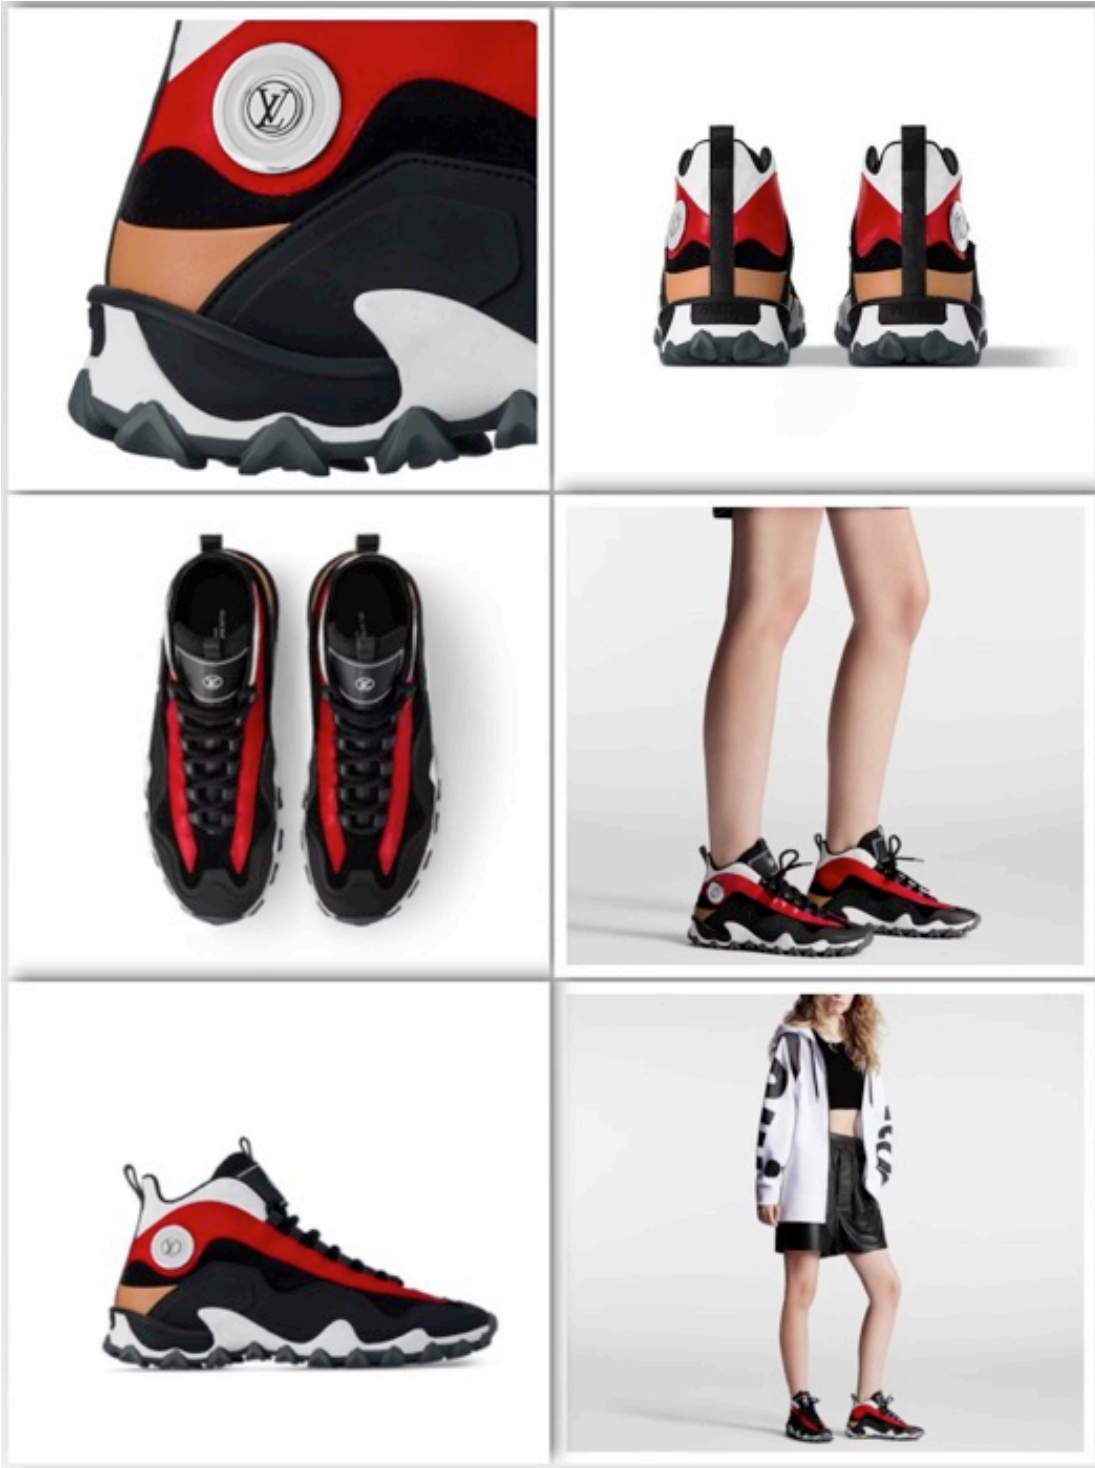

WOMENS SNEAKERS

37 38 39 40

LOUIS VUITTON LV Rush Trainers BLACK GREY

78,000

WOMENS SNEAKERS

36 37 38 39 40

LOUIS VUITTON LV Rush Trainers BLK RED

78,000