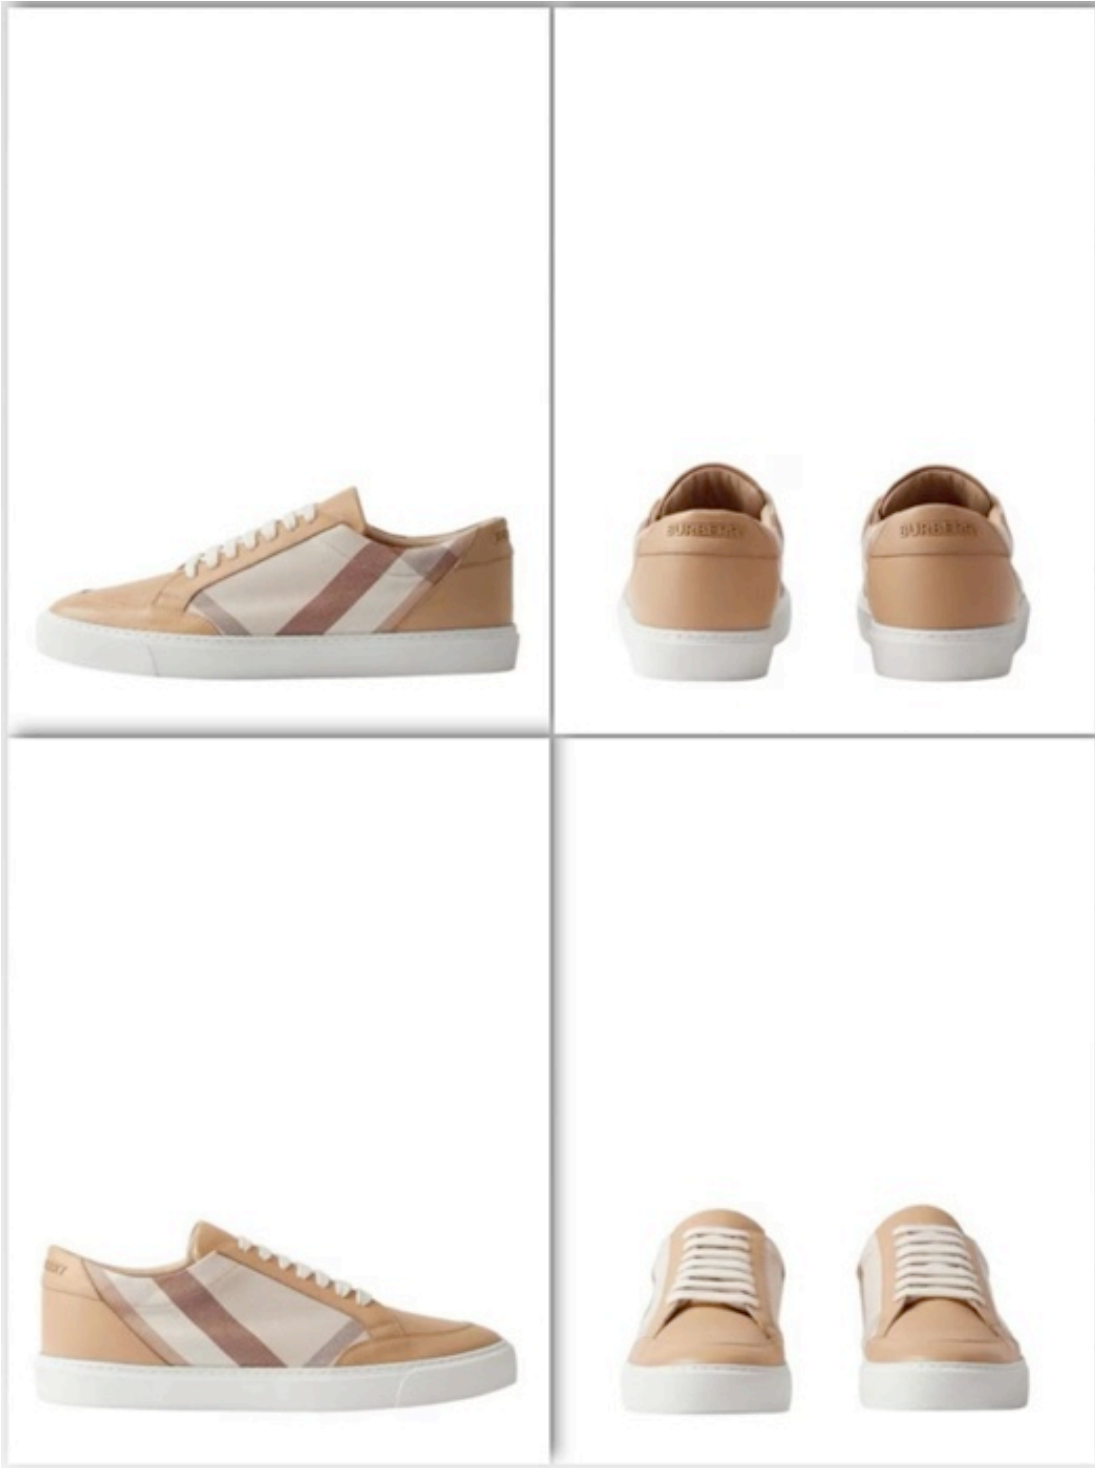

WOMENS SNEAKERS

36 36.5 38.5 39 40 41

BURBERRY SALMOND TRAINERS BLCK

26,000

WOMENS SNEAKERS

37 38 39 40

BURBERRY SALMOND TRAINERS CHALK FAWN

29,500