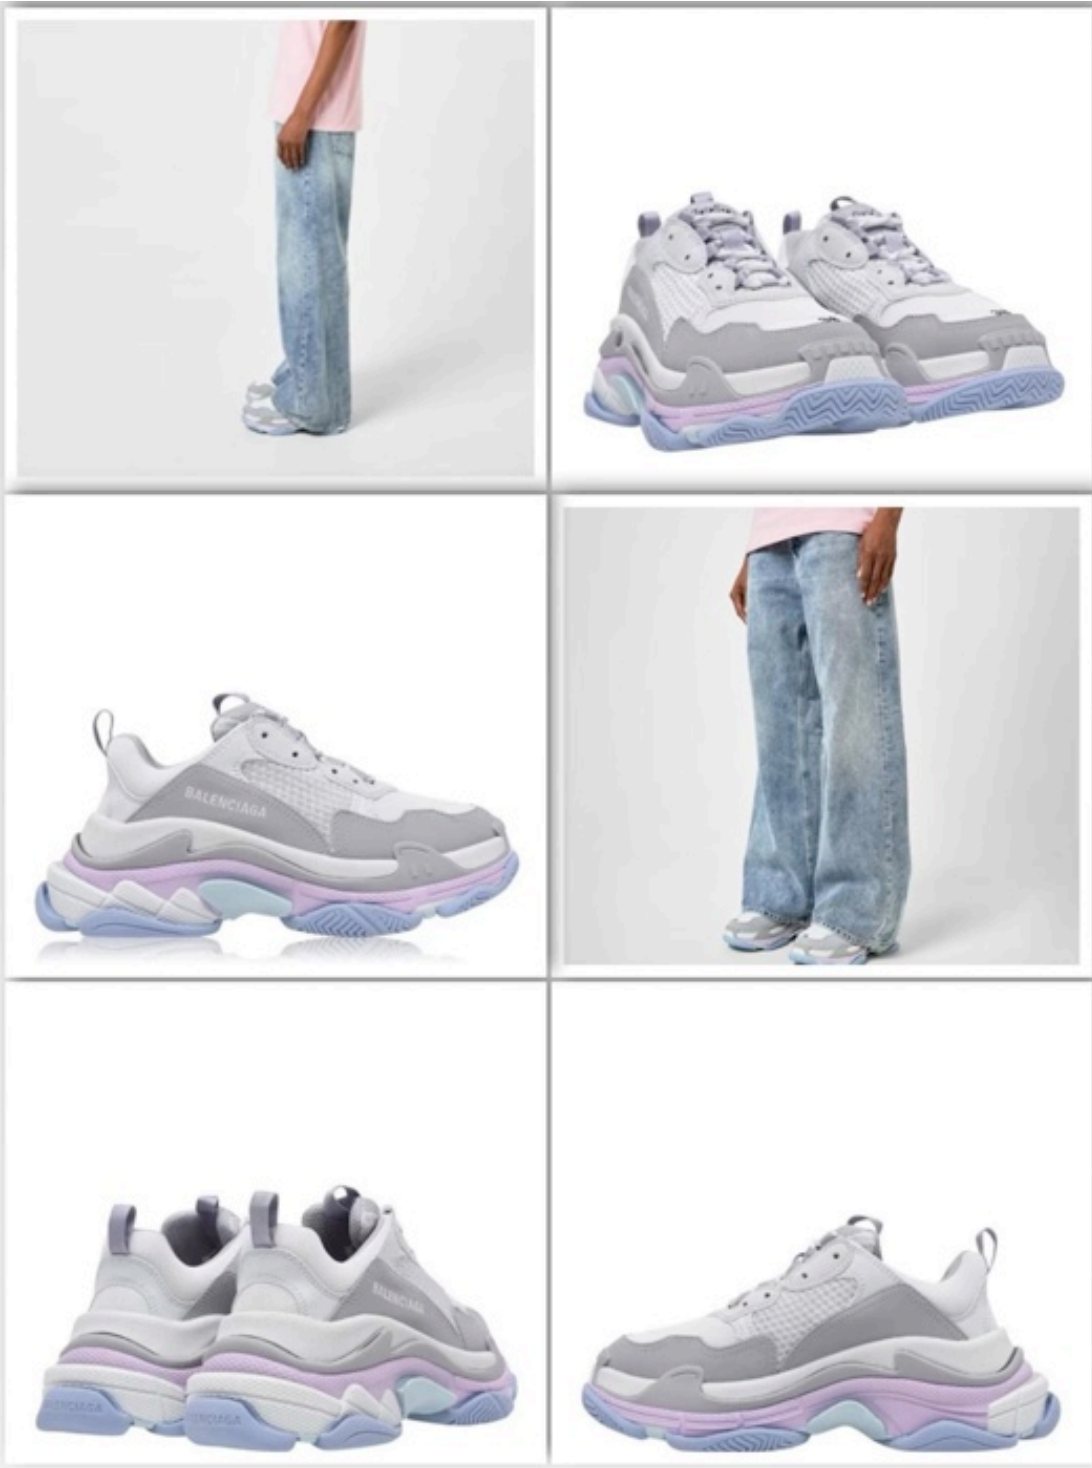

WOMENS SNEAKERS

36 37 38 39 40

BALENCIAGA TRIPLE S TRAINERS BLACK RUBBER

46,000

WOMENS SNEAKERS

35 36 37 38 39 40

BALENCIAGA TRIPLE S TRAINERS PASTEL

43,000