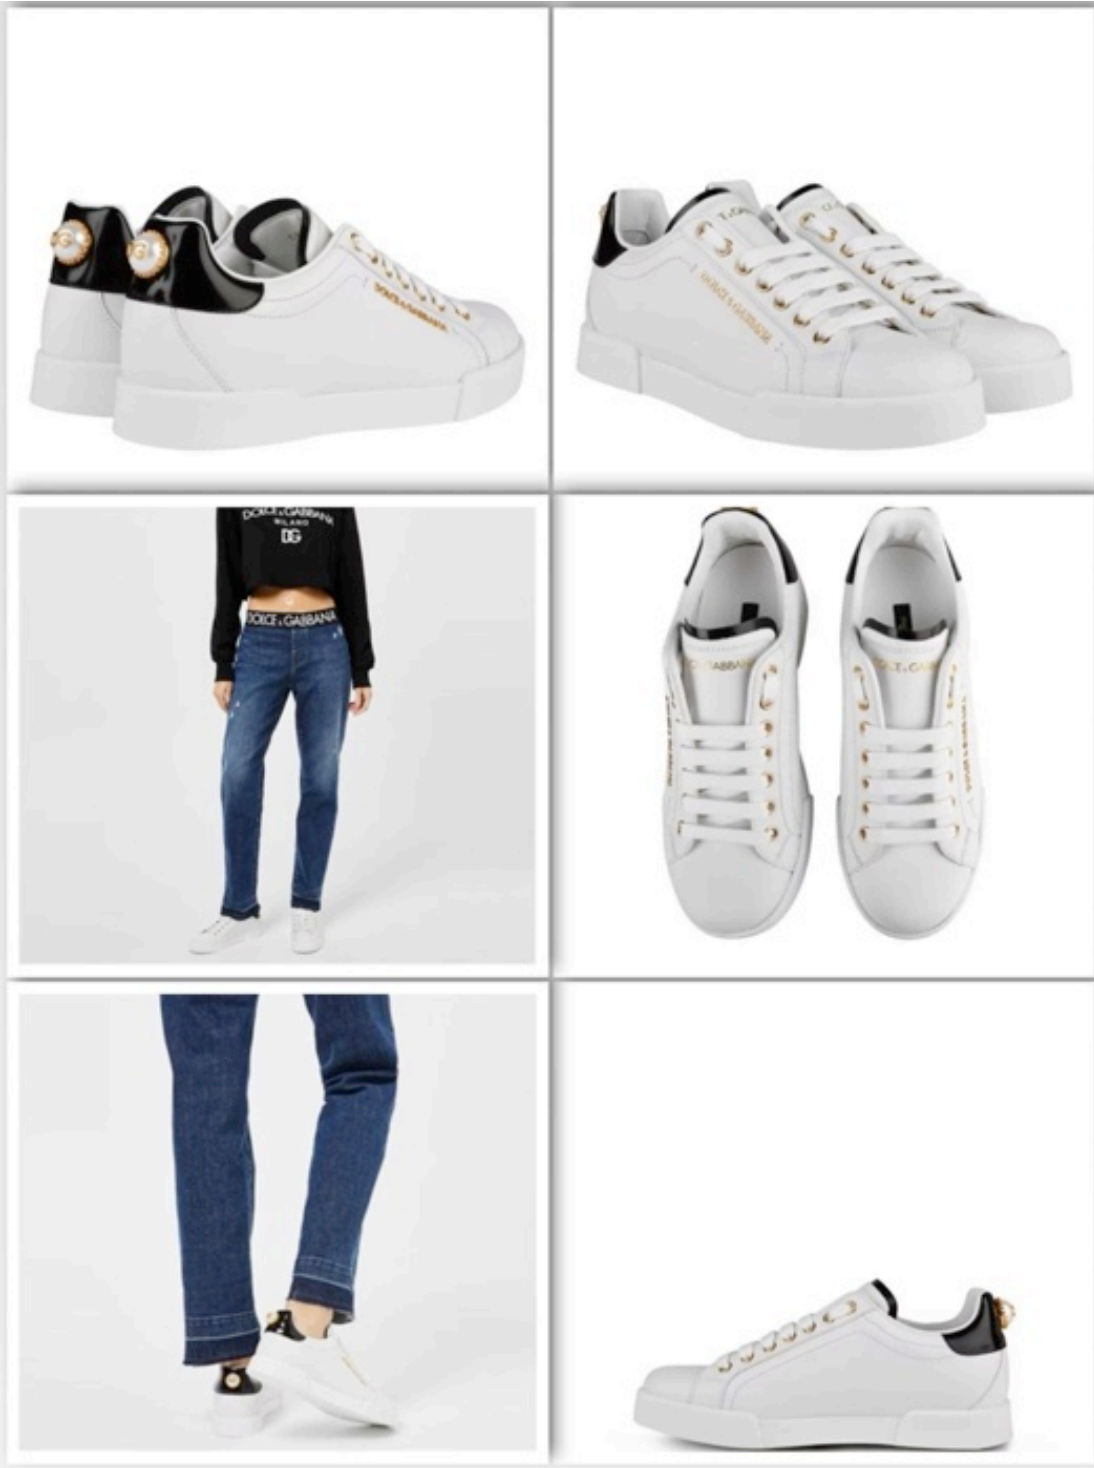

32,000

WOMENS SNEAKERS

36 37 37.5 38.5 39 39.5 40

DOLCE AND GABBANA LOGO LOW TOP
TRAINERSBLK SILVER

29,000

WOMENS SNEAKERS

36 37 38 38.5 39 40

DOLCE AND GABBANA PORTOFINO LOW TRAINERS WHITE BLK