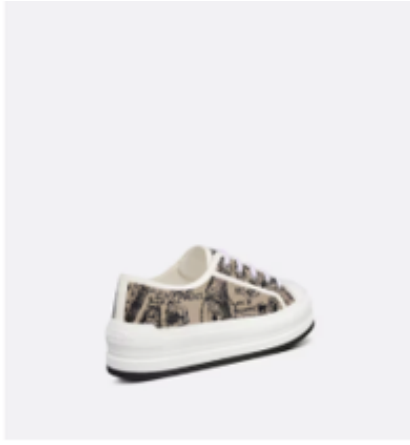

WOMENS SNEAKERS

- platform: 3.5 cm / 1.5 inches
- The style fits true to size, we recommend ordering your normal shoe size
- For those with wider feet, we recommend ordering a half-size larger than your normal size
- Weight: approximately 345 g / 12 ounces

34 34.5 35 36 36.5 37 37.5
38 38.5 39 40 40.5 41 41.5
42

CHRISTIAN DIOR WALK'N'DIOR PLATFORM SNEAKER beige and black

68,000