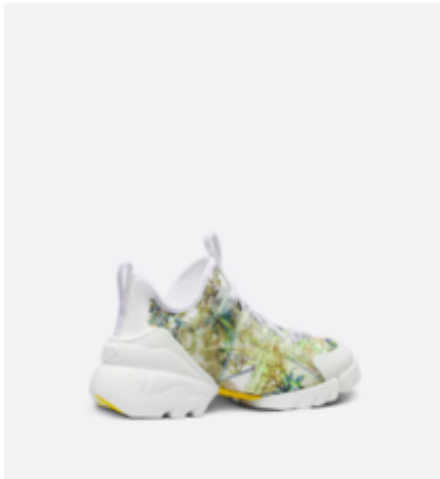

WOMENS SNEAKERS

- The style fits true to size: we recommend ordering your normal shoe size
- For those with wider feet, we recommend ordering a half-size larger than your normal size

CHRISTIAN DIOR D-CONNECT SNEAKER White
Multicolor Étoile de Voyage Printed Technical Fabric

71,000