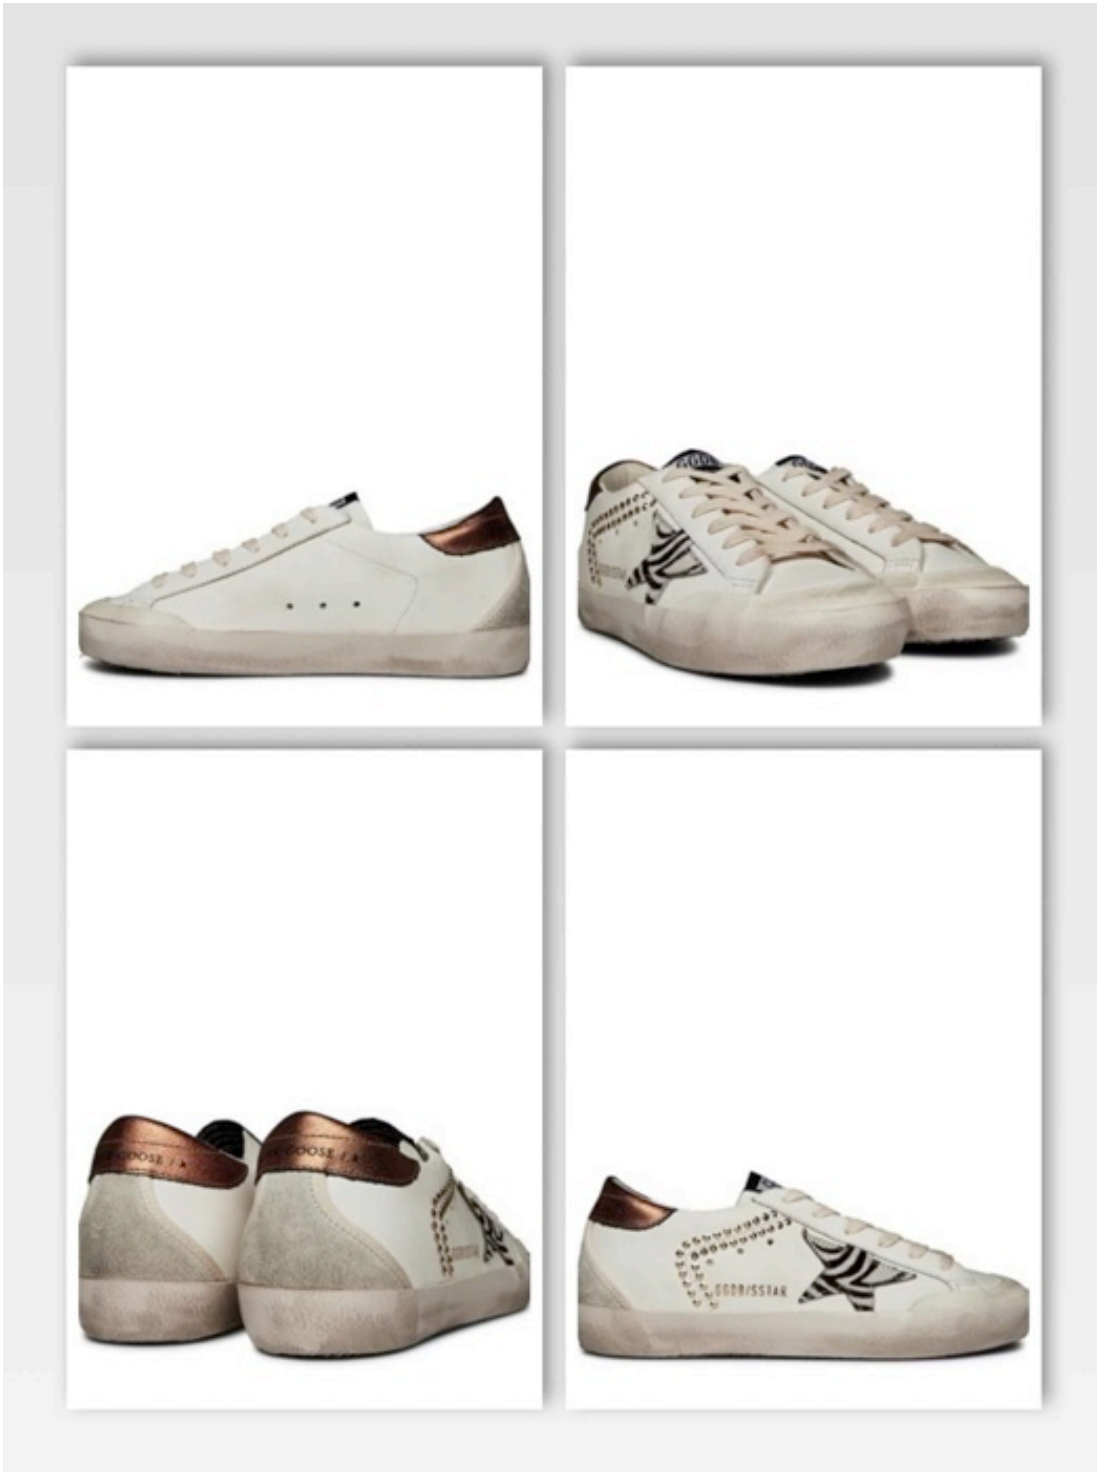

GOLDEN GOOSE SKY STAR WHITE LEO
32,000

WOMENS SNEAKERS

36 37 38 39 40

GOLDEN GOOSE SUPER STAR WHITE ZEBRA
38,000

WOMENS SNEAKERS

36 37 38 39

GOLDEN GOOSE SUPER STAR WHT ZEBRA

35,000