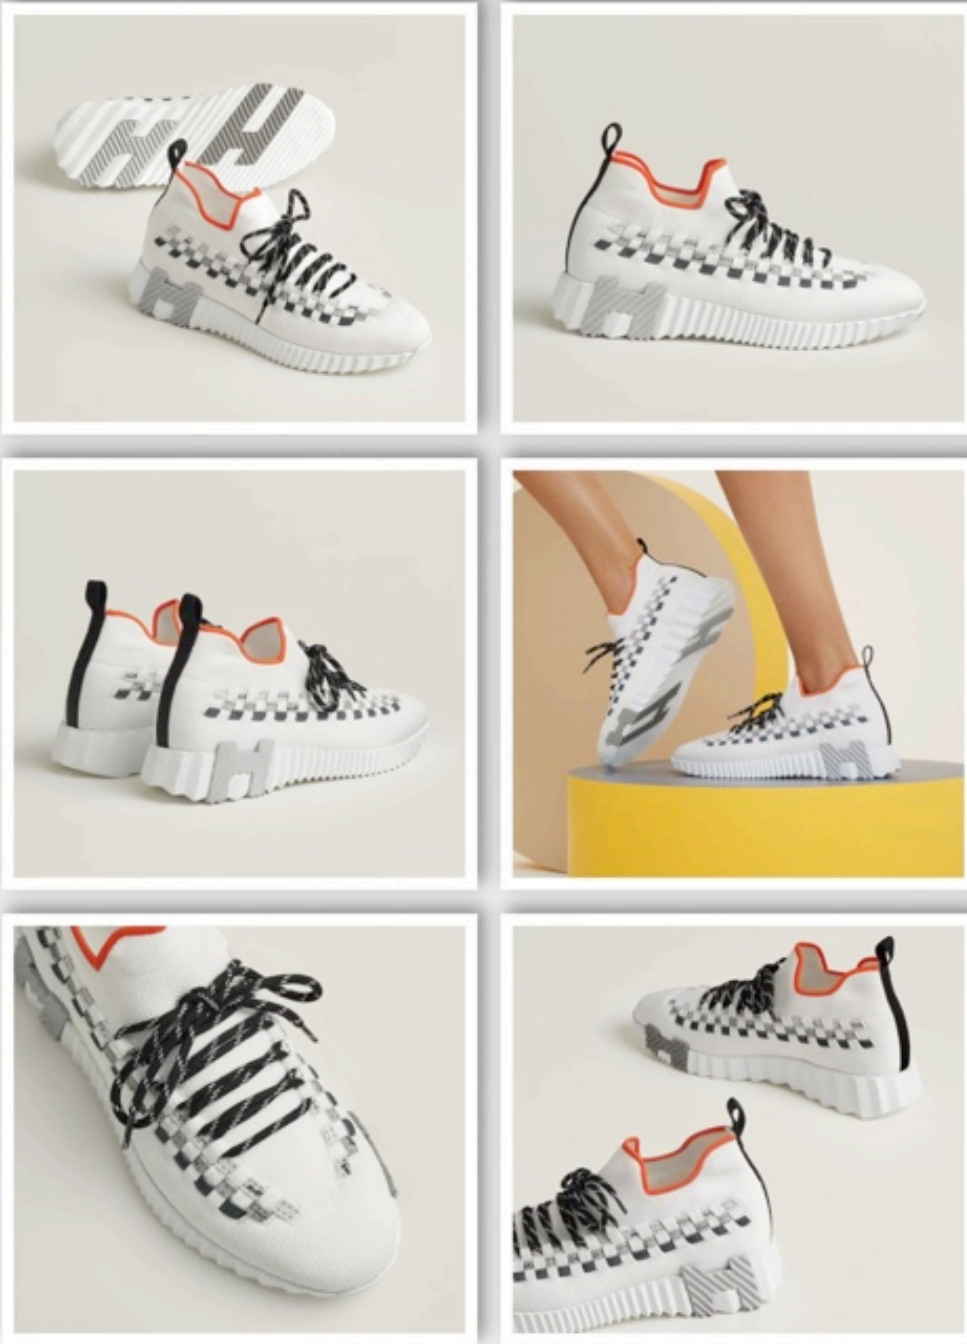

WOMENS SNEAKERS

36 36.5 37 37.5 38 39 39.5
40 41

HERMES Flex slip-on sneaker multi white LADIES

63,000