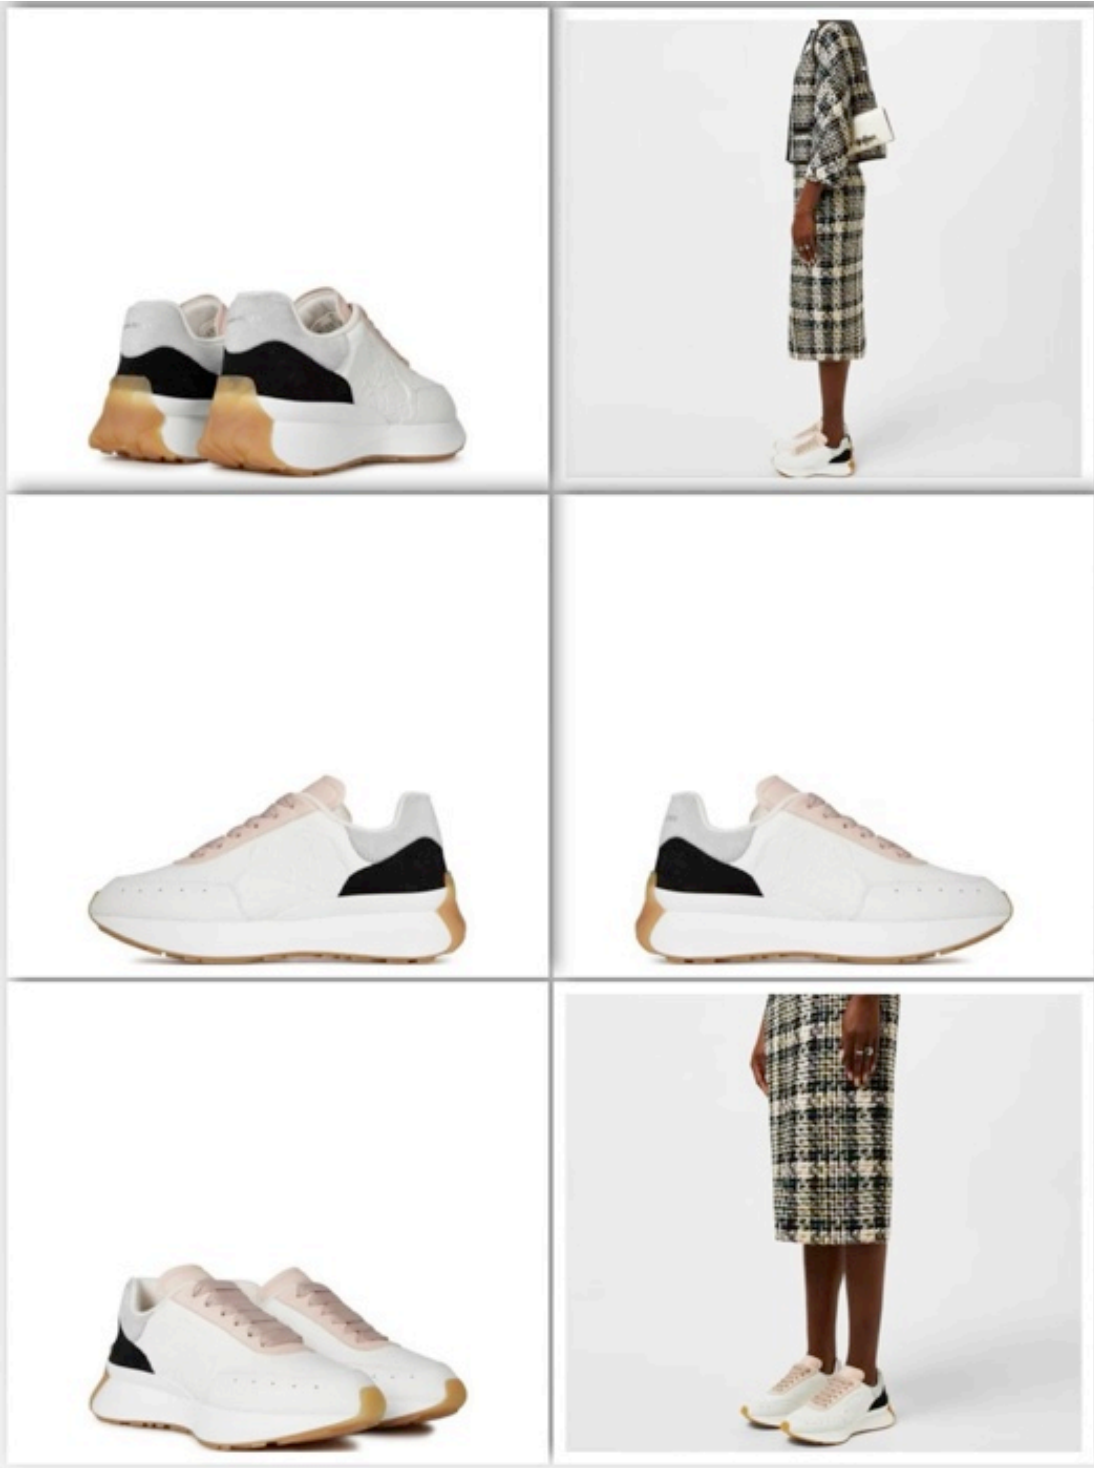

41,000

WOMENS SNEAKERS

36 37 38 39 40

ALEXANDER MCQUEEN SPRINT RUNNERS WHITE
BEIGE PINK

29,000

WOMENS SNEAKERS

37 38 39 40

ALEXANDER MCQUEEN SPRINT RUNNERS WHITE
BLACK BLUSH