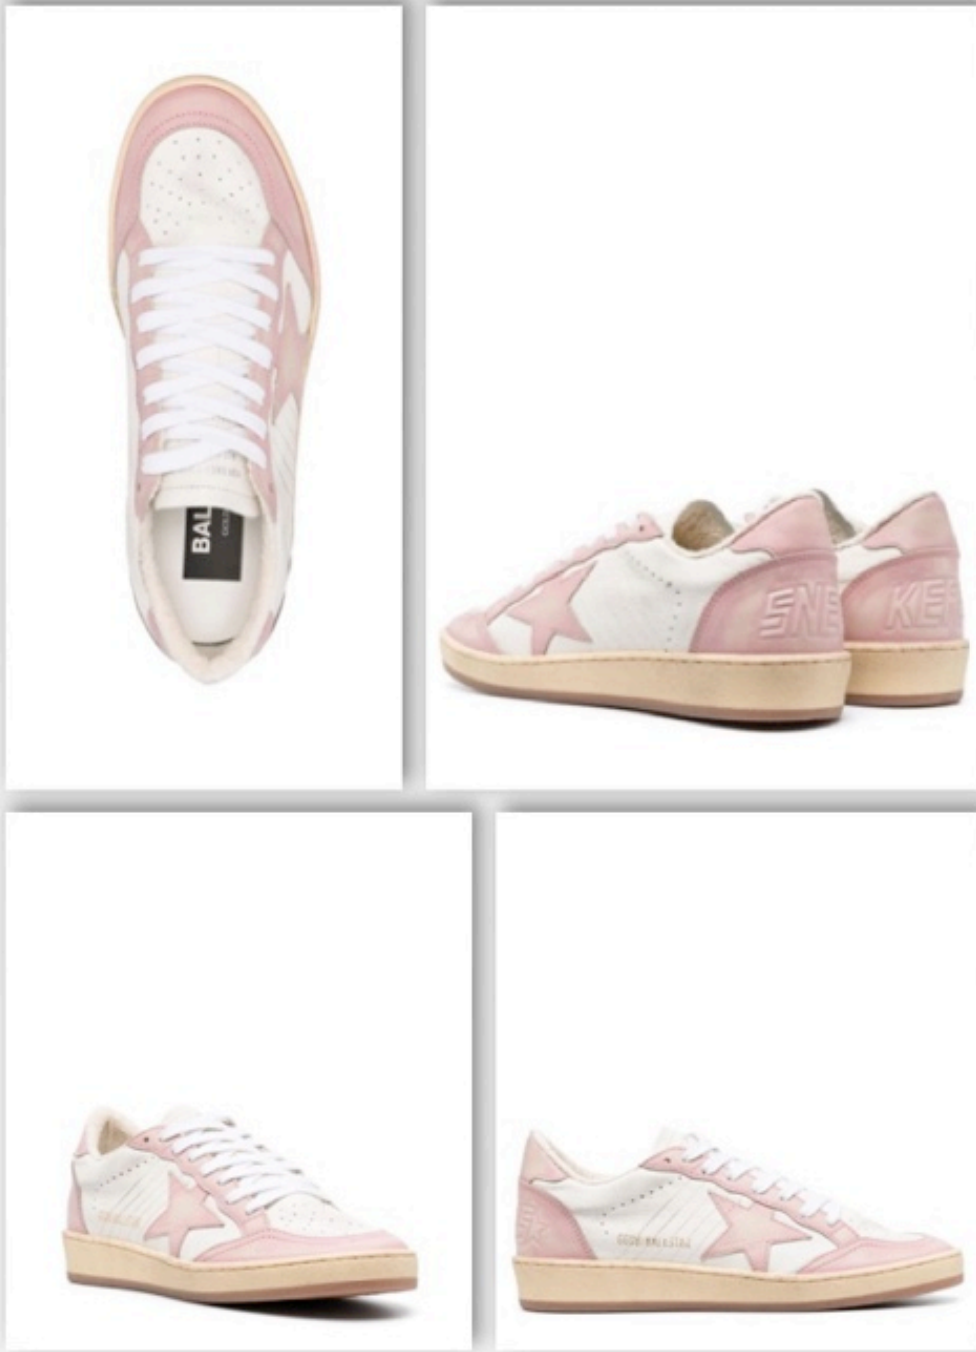

WOMENS SNEAKERS

35 36 37 38 39 40

GOLDEN GOOSE LADIES GGDB BALL STAR WHT
PINK

27,900