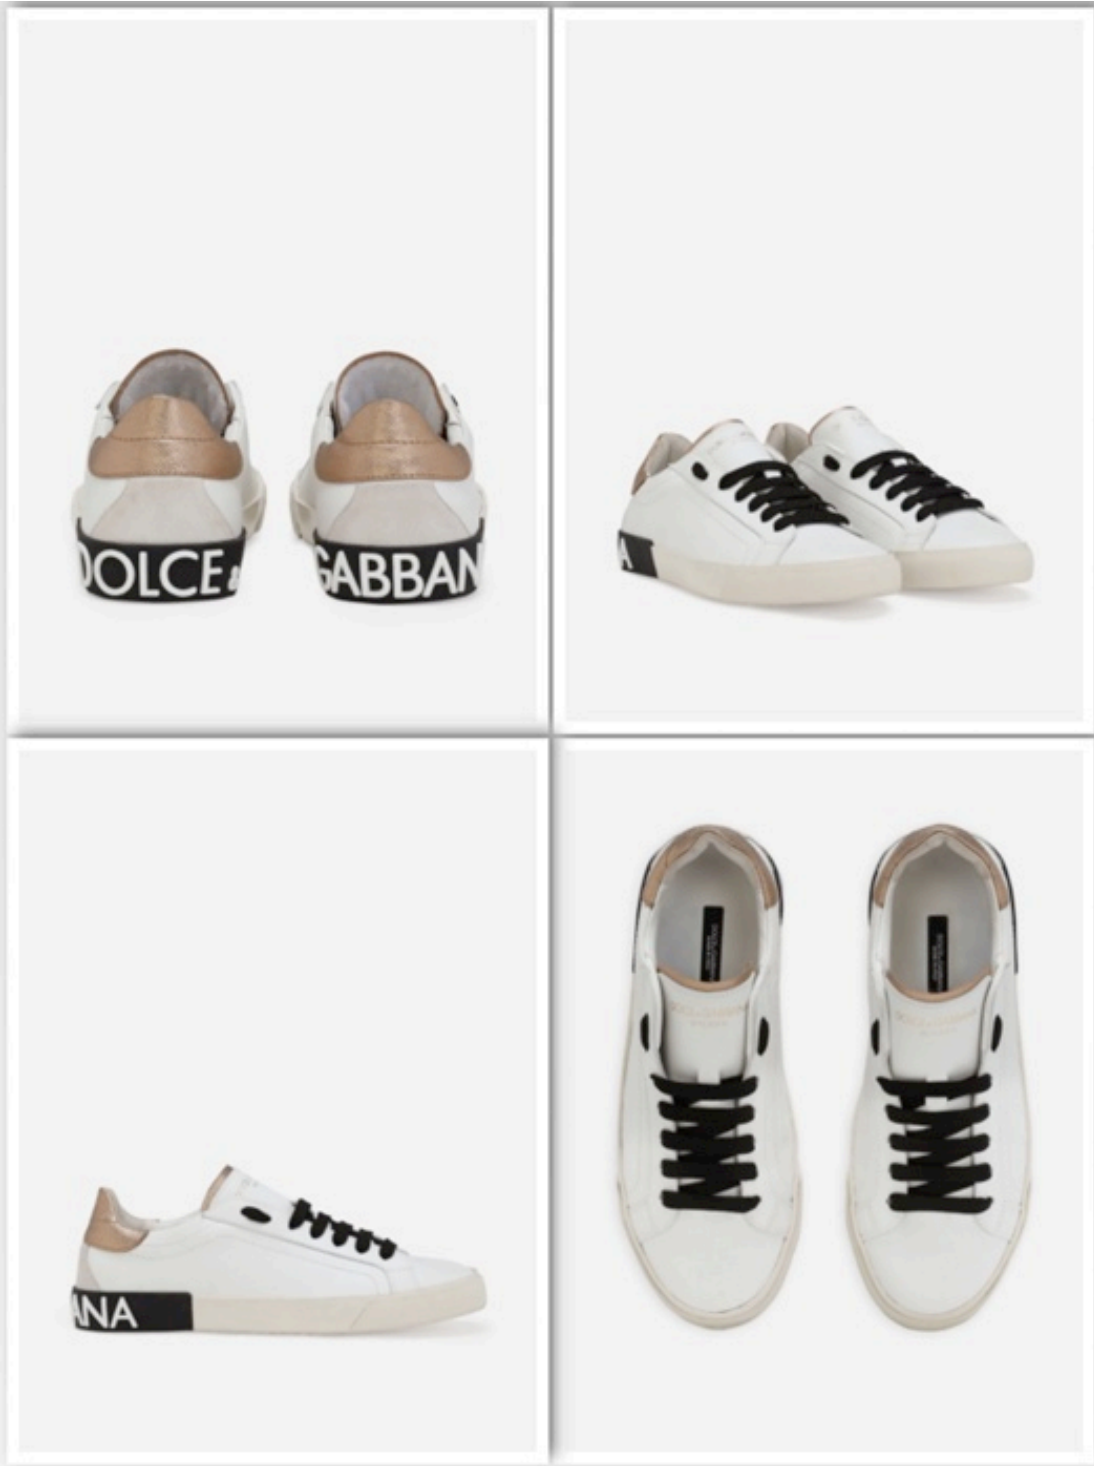

37 38 39 40

DOLCE AND GABBANA Calfskin Portofino LOGO
Vintage sneakers WHITE ROSE

38,500

WOMENS SNEAKERS

36 37 38 39 40

DOLCE AND GABBANA Calfskin Portofino Vintage sneakers WHITE GLD BLK

34,000

WOMENS SNEAKERS