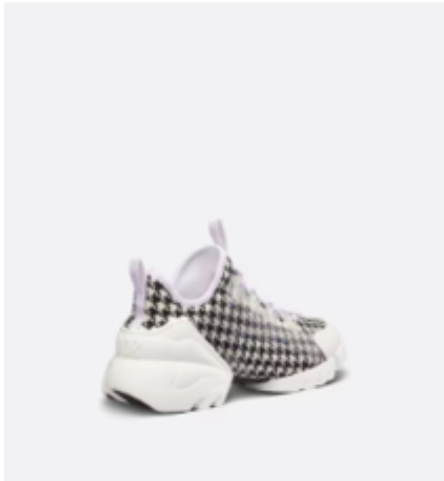

WOMENS SNEAKERS

37 38 39

VERY RARE!!

CELINE BLOCK HI TOP SNEAKERS WHT BLU RED

34,000

WOMENS SNEAKERS

- The style fits true to size, we recommend ordering your normal shoe size
- For those with wider feet, we recommend ordering a half-size larger than your normal size
- Weight: approximately 485 g / 17 ounces

CHRISTIAN DIOR D-CONNECT SNEAKER Beige and Black Technical Fabric with Plan de Paris Print

71,000

WOMENS SNEAKERS

- Grosgrain ribbon sewn on the upper
- Transparent rubber inserts
- Dior laces
- Front and rear tabs
- Dior rubber sole with star, Christian Dior's lucky symbol
- Made in Italy
- Additional set of laces provided
- The style fits true to size, we recommend ordering your normal shoe size
- For those with wider feet, we recommend ordering a half-size larger than your normal size
- Weight: approximately 480 g / 17 ounces
-