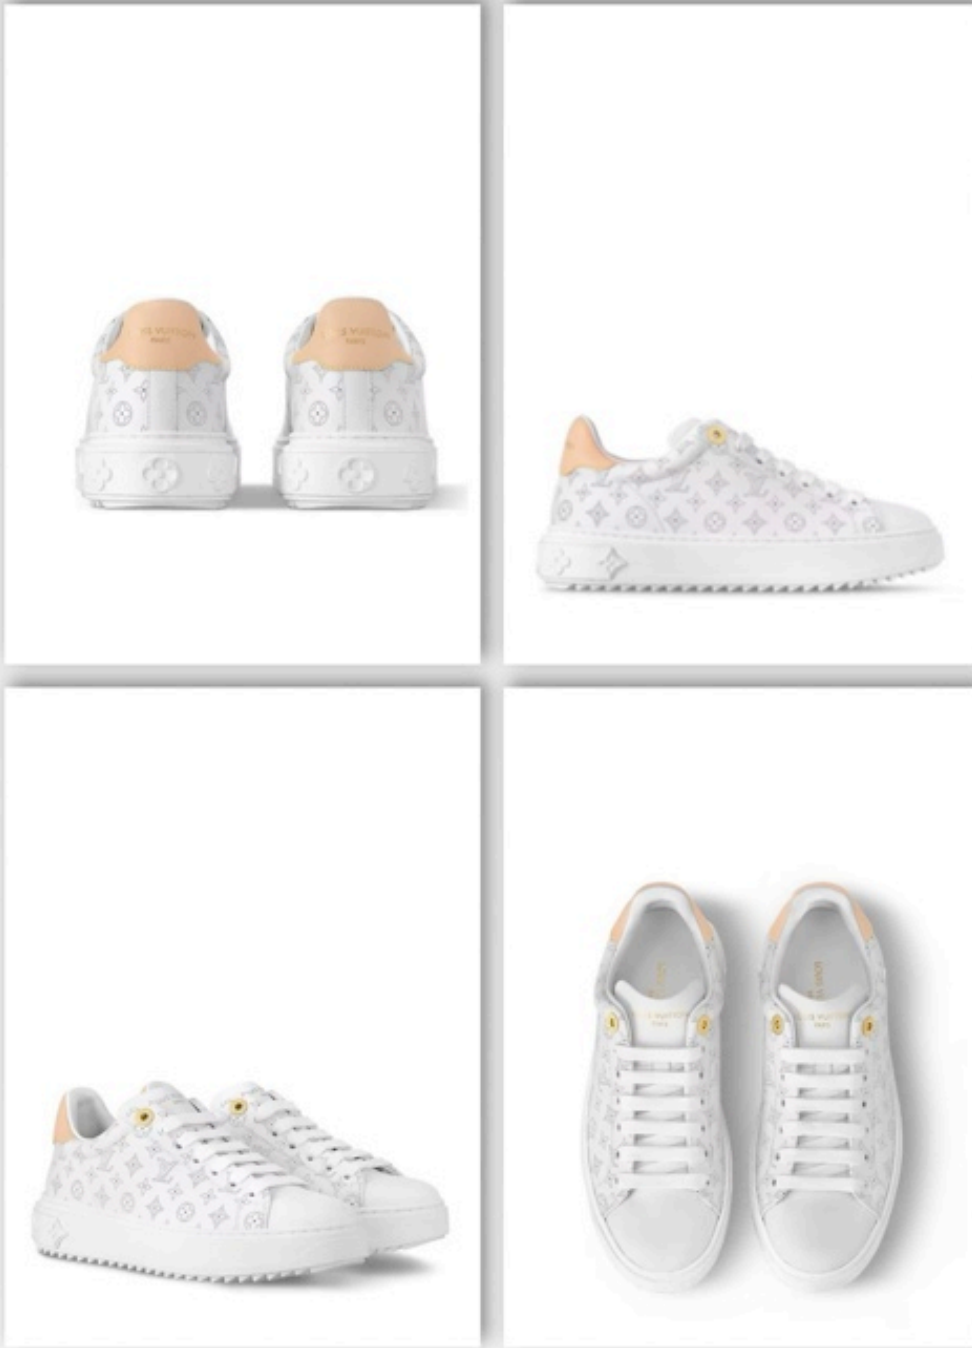

WOMENS SNEAKERS

35 35.5 36 36.5 37 37.5 38
38.5 39 39.5 40 40.5 41
42

LOUIS VUITTON 1ACHO2 Time Out Trainers WHITE

74,000