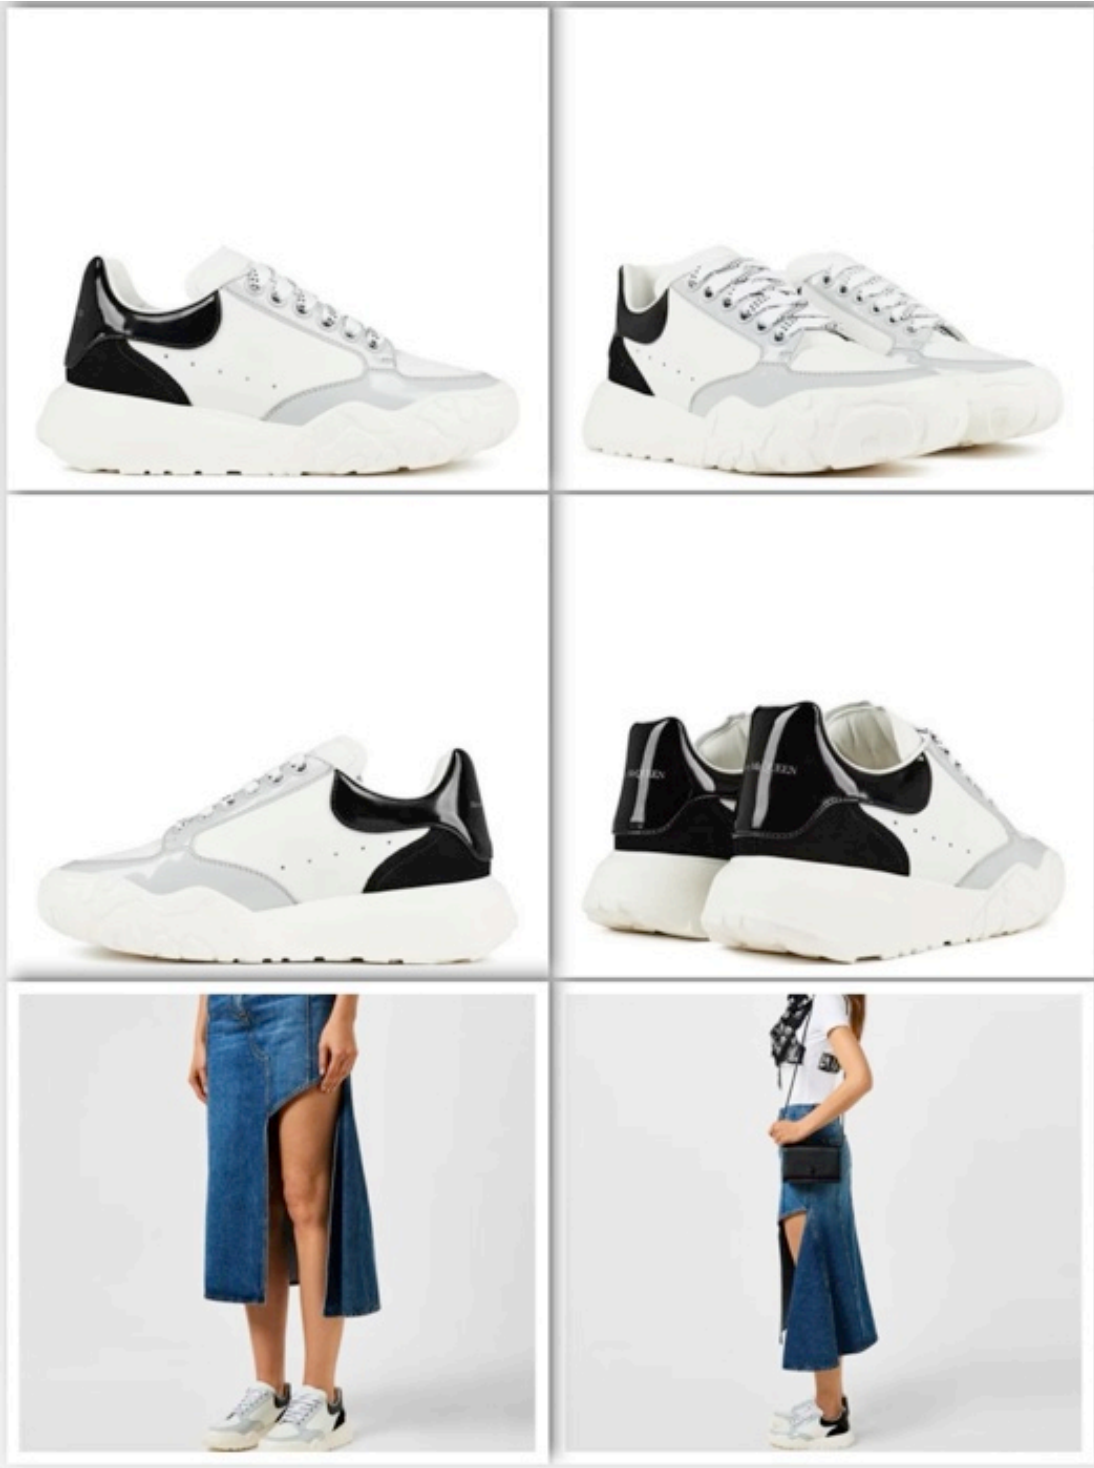

WOMENS SNEAKERS

36 37 38 39

ALEXANDER MCQUEEN OVERSIZED COURT
TRAINERS WHITE BLACK 2

28,000