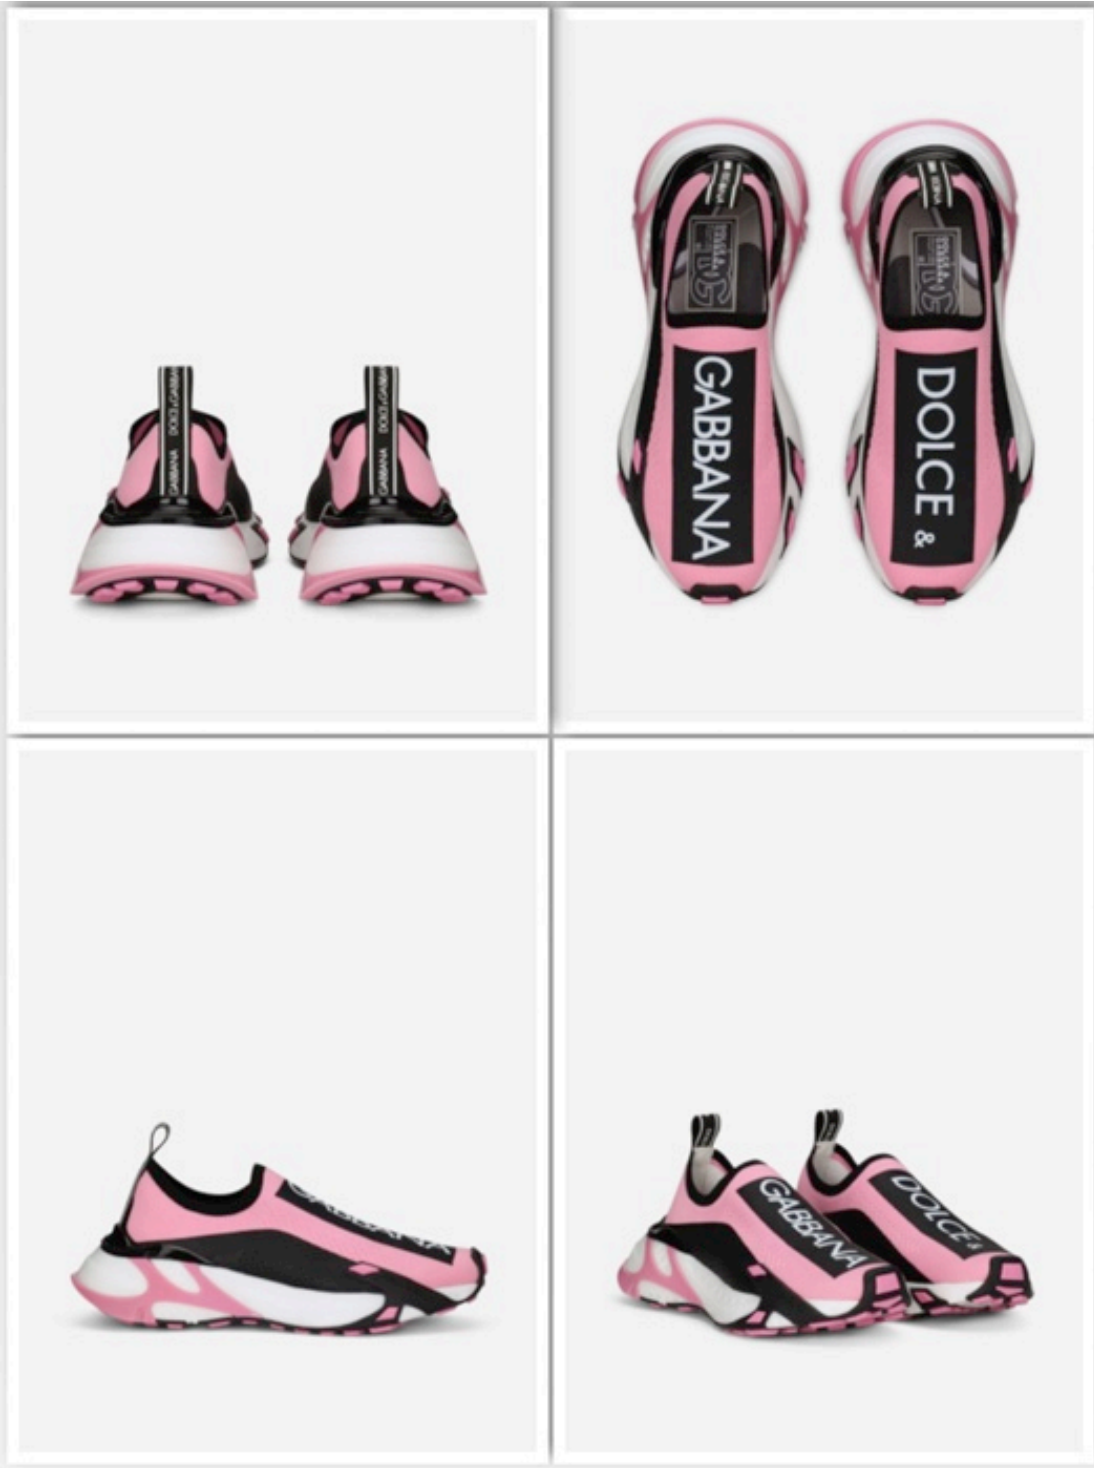

WOMENS SNEAKERS

36 37 38 39 40

DOLCE AND GABBANA Stretch mesh Fast sneakers
BLK WHITE PINK

34,000