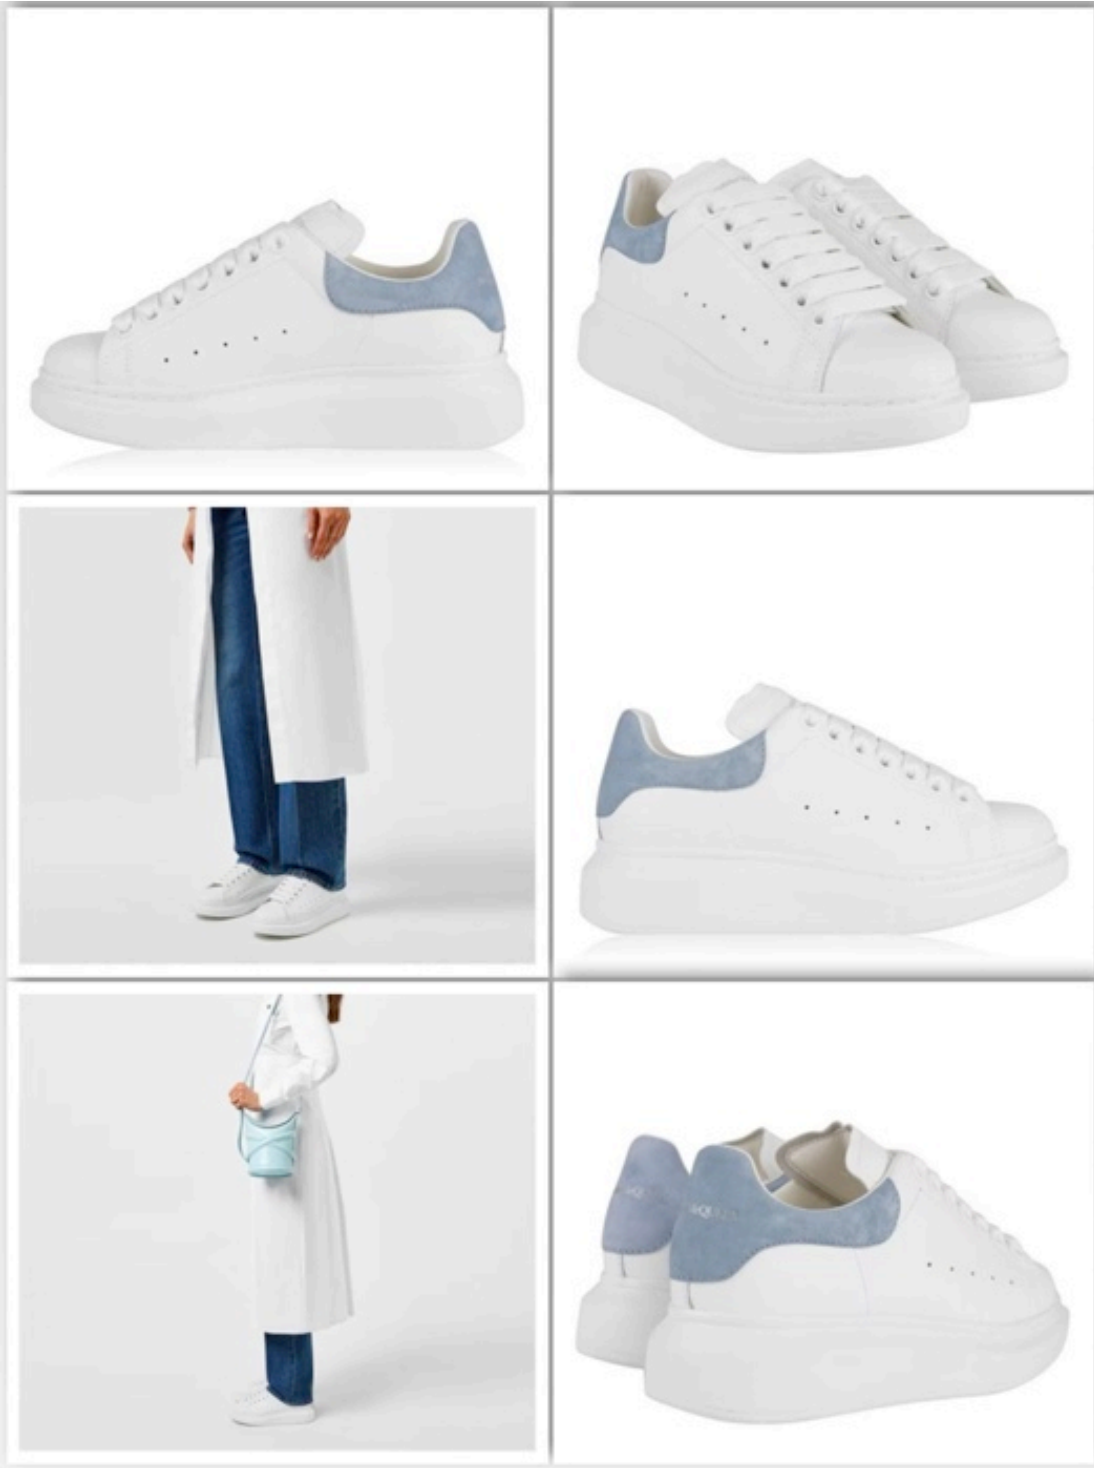

WOMENS SNEAKERS

34 34.5 35.5 39.5 40 40.5
41.5

ALEXANDER MCQUEEN OVERSIZED TRAINERS
WHITE LIGHT BLUE

33,000