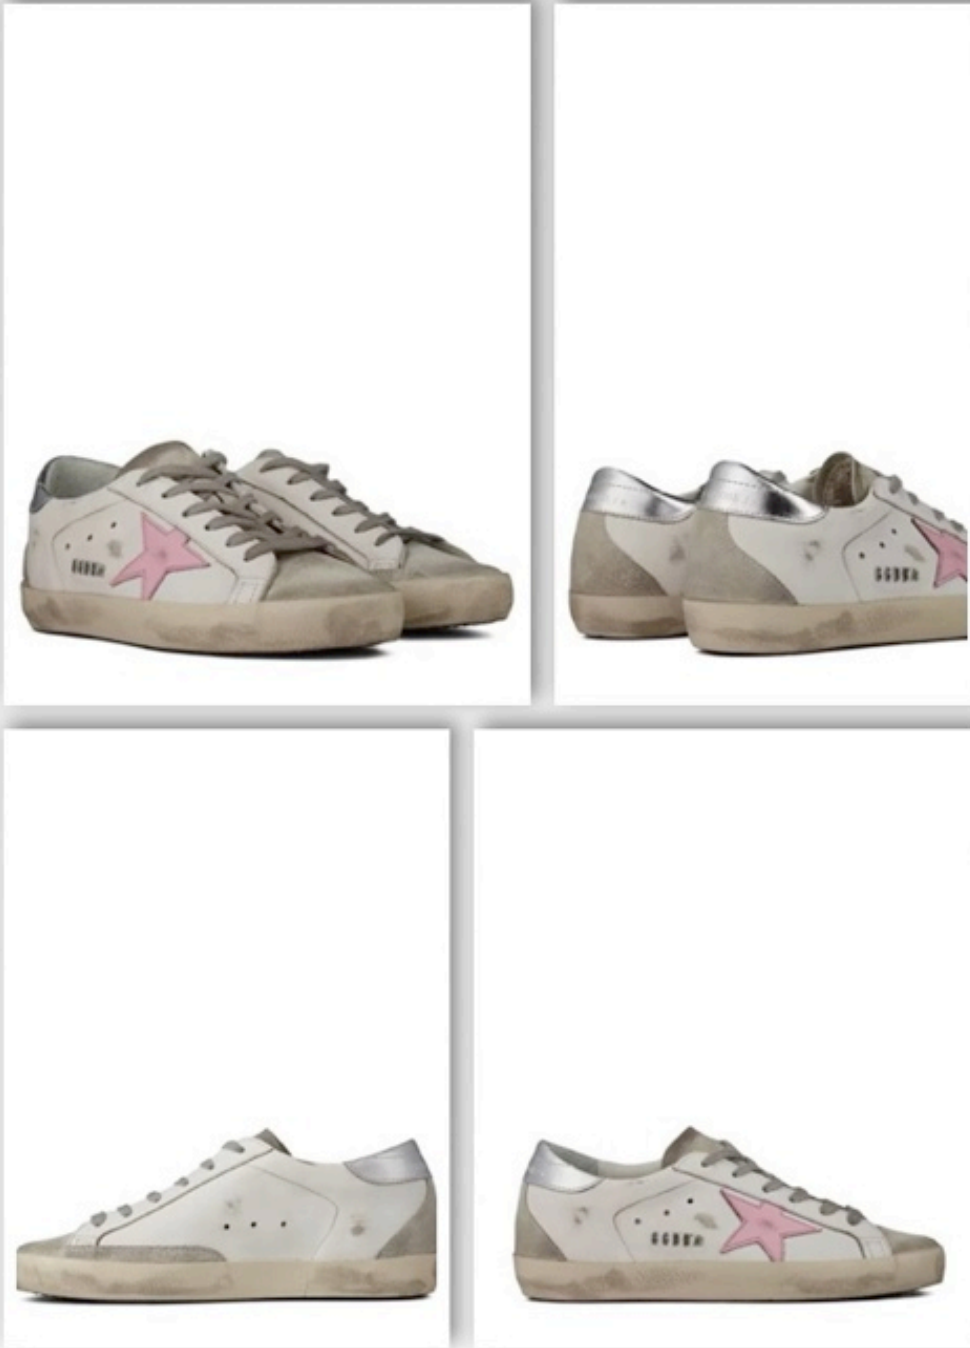

36/37/38/39/40

GOLDEN GOOSE LADIES GGDB SUPER STAR
LEO/PINK

26,500

WOMENS SNEAKERS

SIZE 36/37/38/39/40/41

GOLDEN GOOSE LADIES GGDB SUPER STAR
SILV/PINK

29,500

WOMENS SNEAKERS

35 36 37 38 39

GOLDEN GOOSE LADIES GGDB SUPER STAR
BROWN

27,900

35 36 37 38 39

GOLDEN GOOSE LADIES GGDB SUPER STAR
BROWN PINK STAR

27,900

WOMENS SNEAKERS

35 36 37 38 39 40