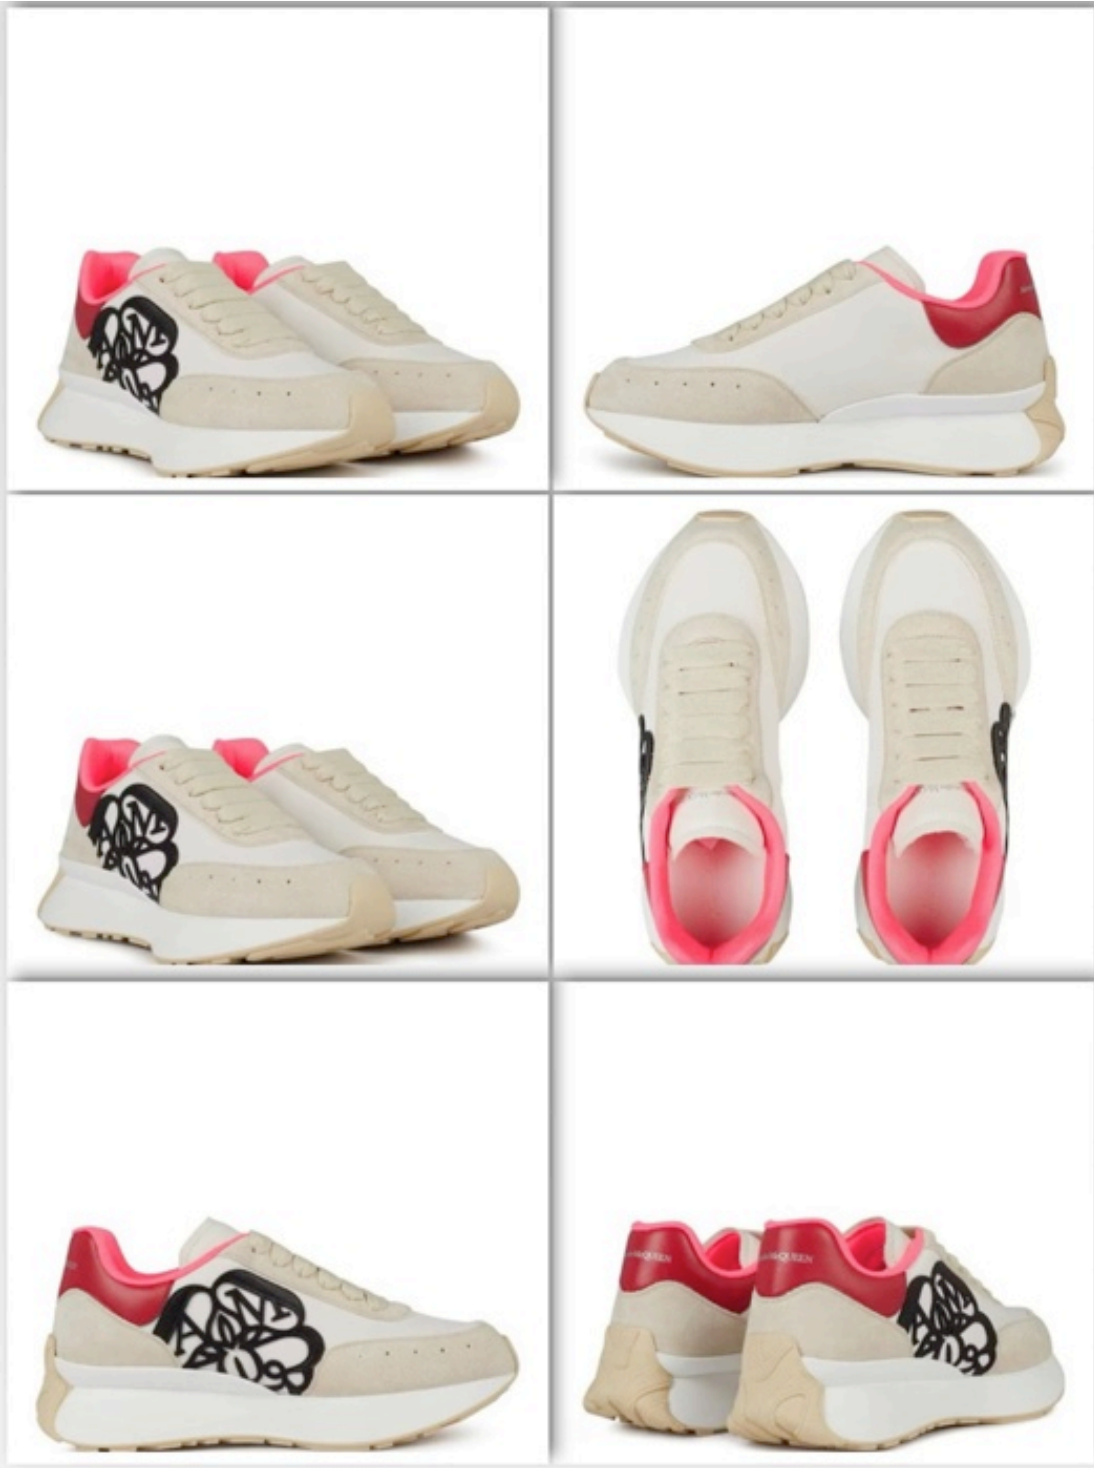

29,000

WOMENS SNEAKERS

36 37 38 39 40

ALEXANDER MCQUEEN SPRINT RUNNERS WHITE
PINK

29,000

WOMENS SNEAKERS

36 37 37.5 38.5 40

ALEXANDER MCQUEEN SPRINT RUNNERS
WHITHE MULTI PINK BEIGE