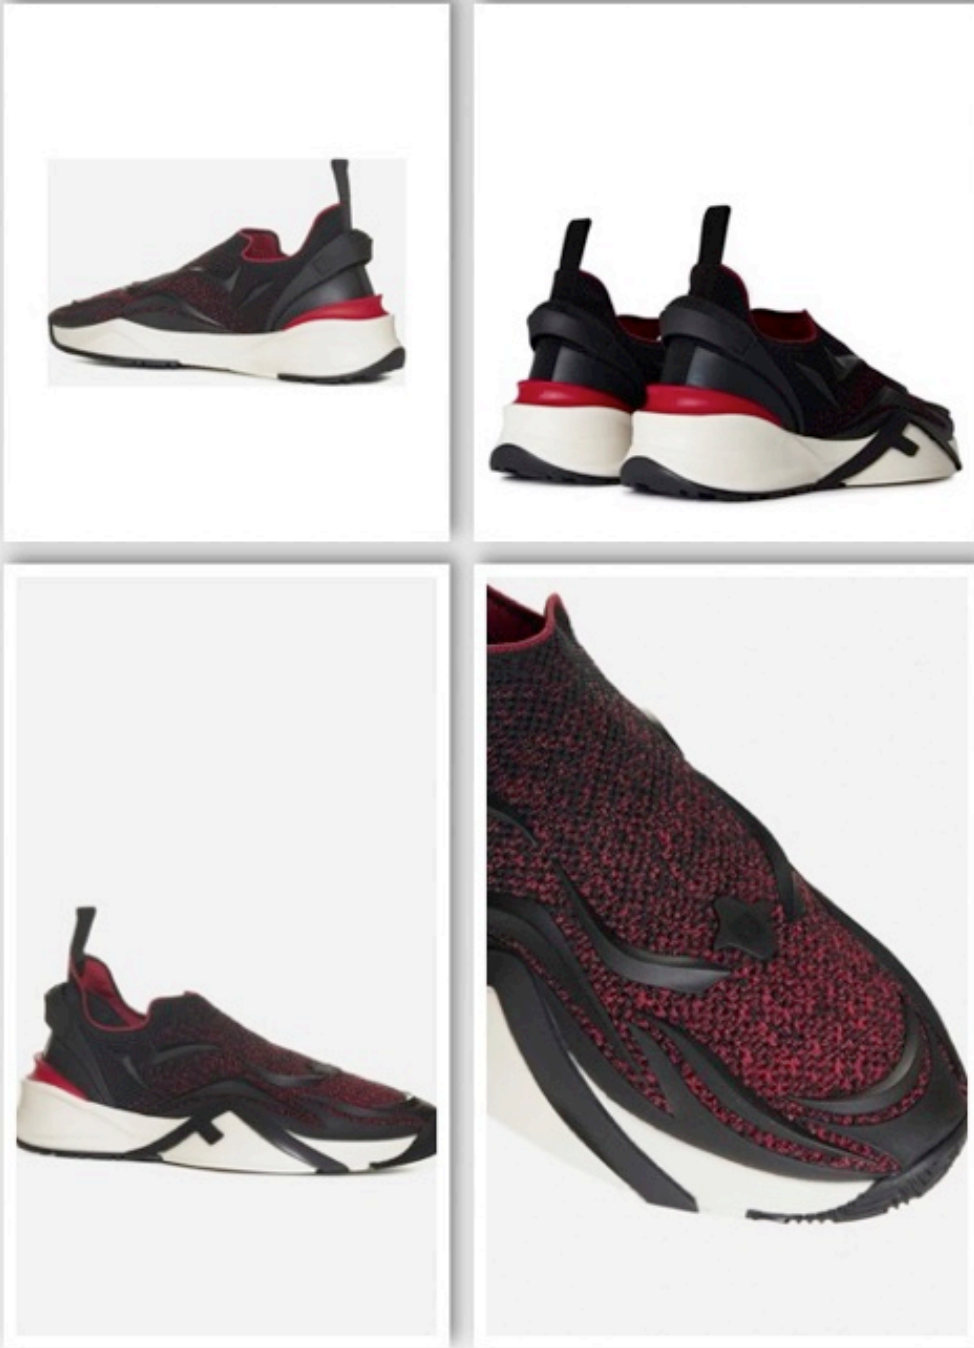

26,000

38 39

FENDI FF MATCH LOW TRAINERS WHITE

32,000

FENDI FF PRINT SNEAKERS MENS

23,000

FENDI FLOW MESH RUNNING SNEAKERS

23,000