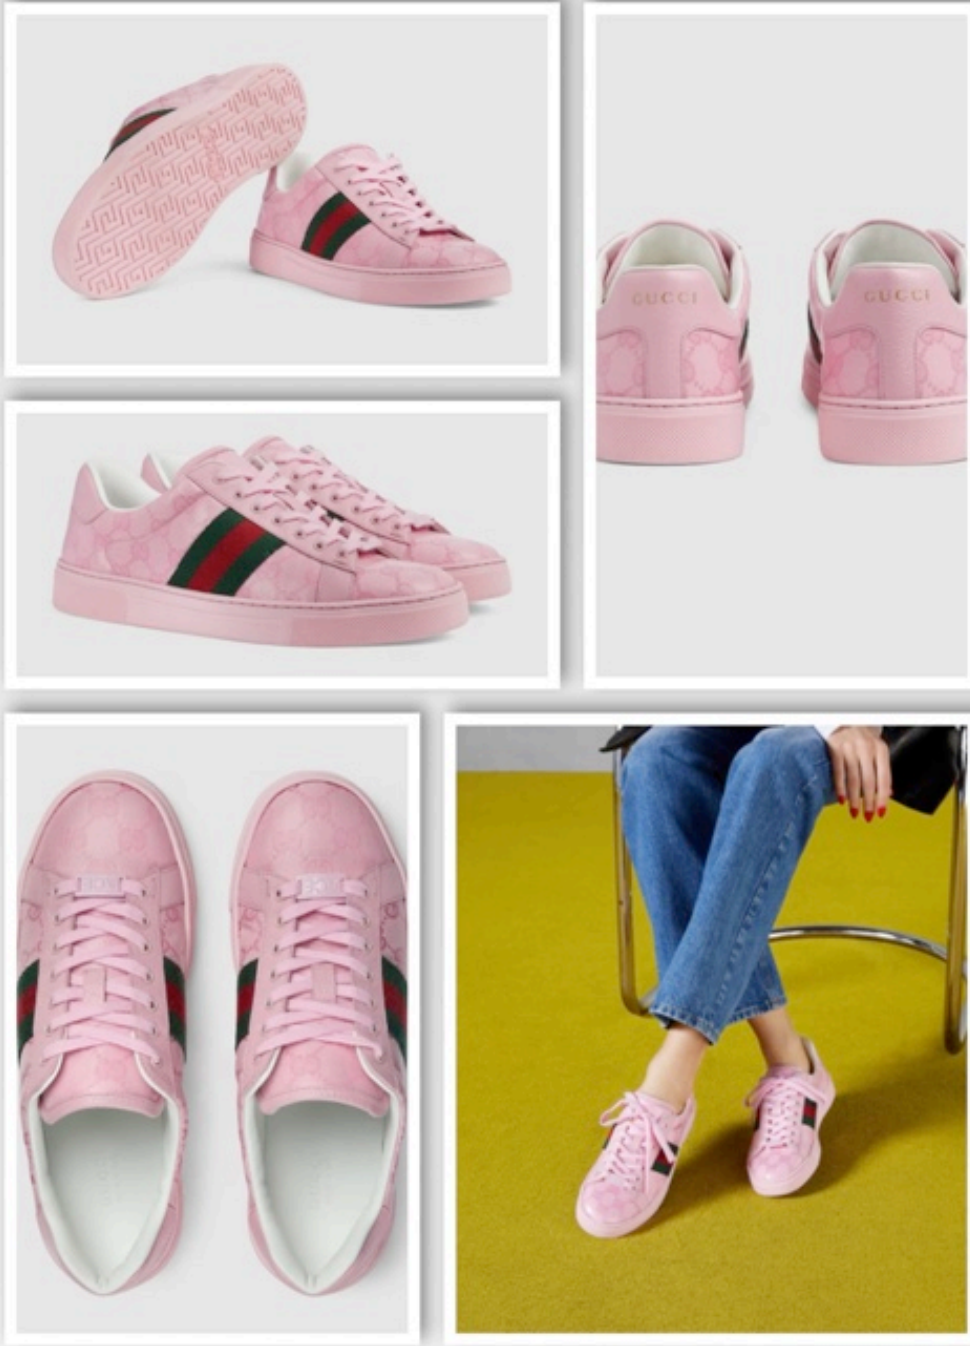

WOMENS SNEAKERS

36 38 38.5 39 40 41

GUCCI ACE SNEAKER WITH WEB pink

36,000