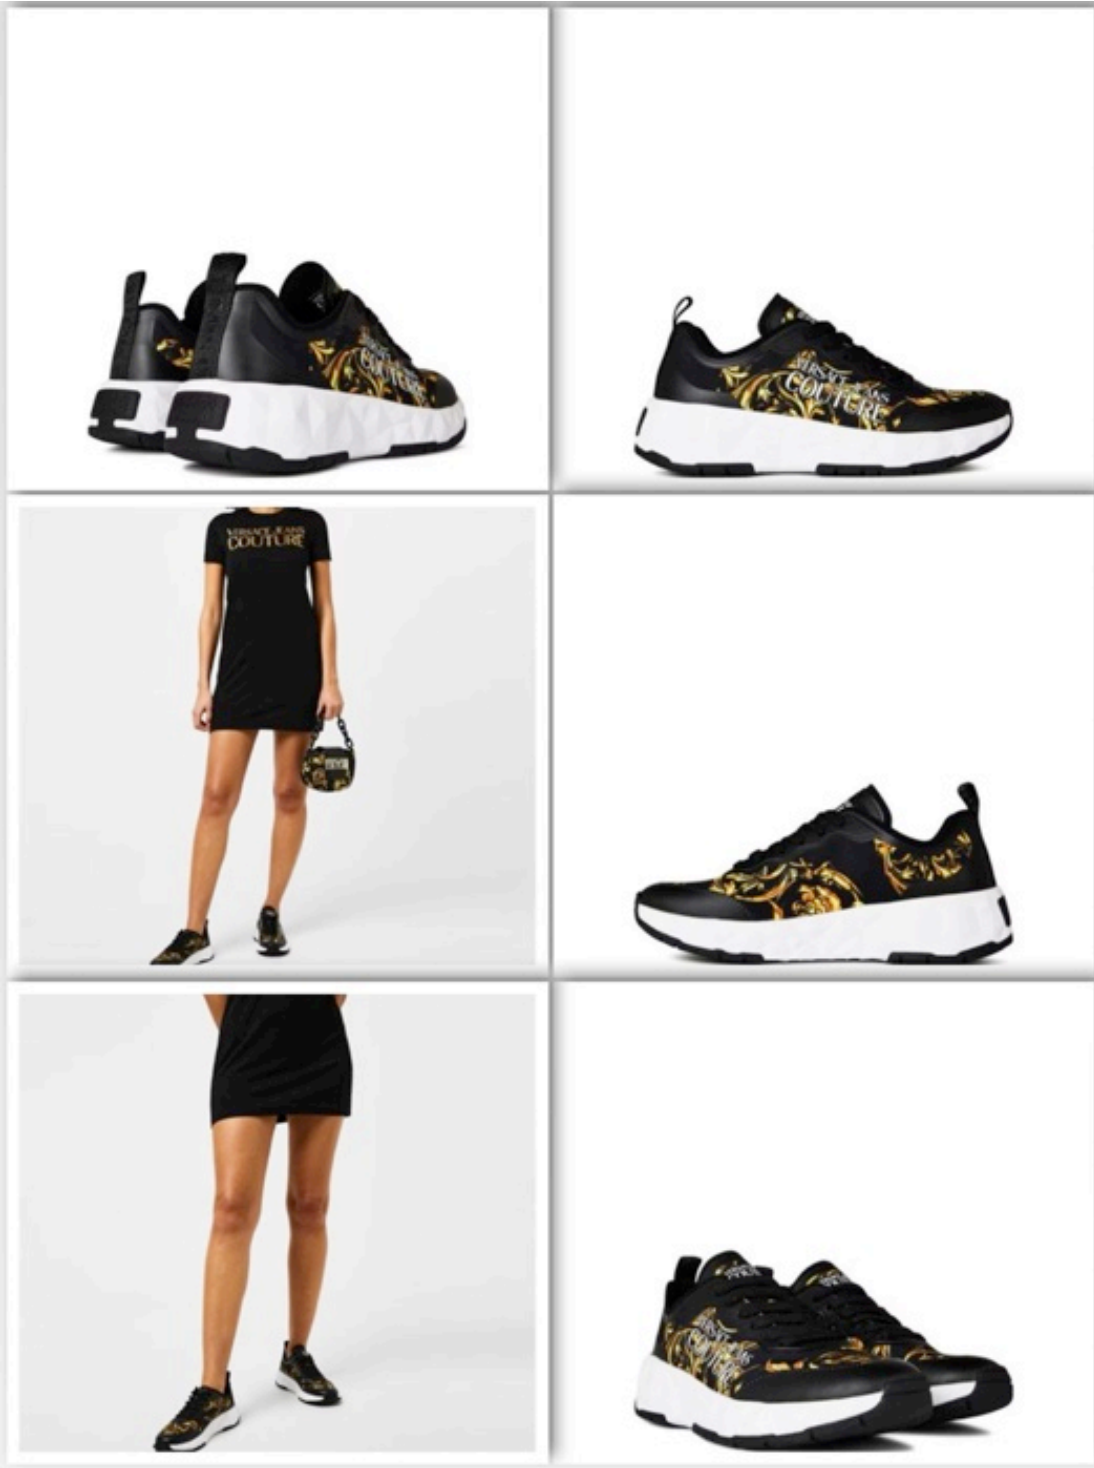

WOMENS SNEAKERS

35 36 37 38 39 40.5
42

VEJA V-12 TRAINERS WHITE SABLE
13,000

WOMENS SNEAKERS

36 37 38 39

VERSACE JEANS COUTURE BOROQUE RUNNER

16,000

Table of Contents