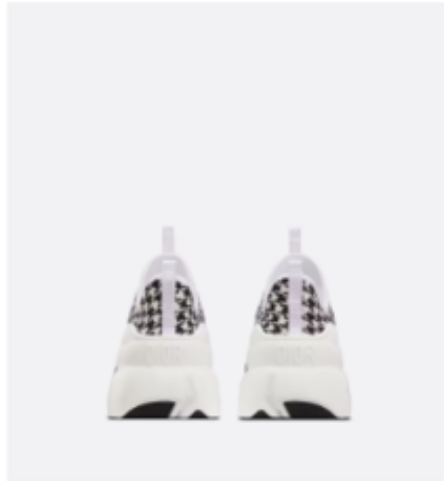

WOMENS SNEAKERS

37 38 39

VERY RARE!!

CELINE BLOCK HI TOP SNEAKERS WHT BLU RED

34,000

WOMENS SNEAKERS

- The style fits true to size, we recommend ordering your normal shoe size
- For those with wider feet, we recommend ordering a half-size larger than your normal size
- Weight: approximately 485 g / 17 ounces

CHRISTIAN DIOR D-CONNECT SNEAKER Beige and Black Technical Fabric with Plan de Paris Print

71,000

WOMENS SNEAKERS

- Grosgrain ribbon sewn on the upper
- Transparent rubber inserts
- Dior laces
- Front and rear tabs
- Dior rubber sole with star, Christian Dior's lucky symbol
- Made in Italy
- Additional set of laces provided
- The style fits true to size, we recommend ordering your normal shoe size
- For those with wider feet, we recommend ordering a half-size larger than your normal size
- Weight: approximately 480 g / 17 ounces
-