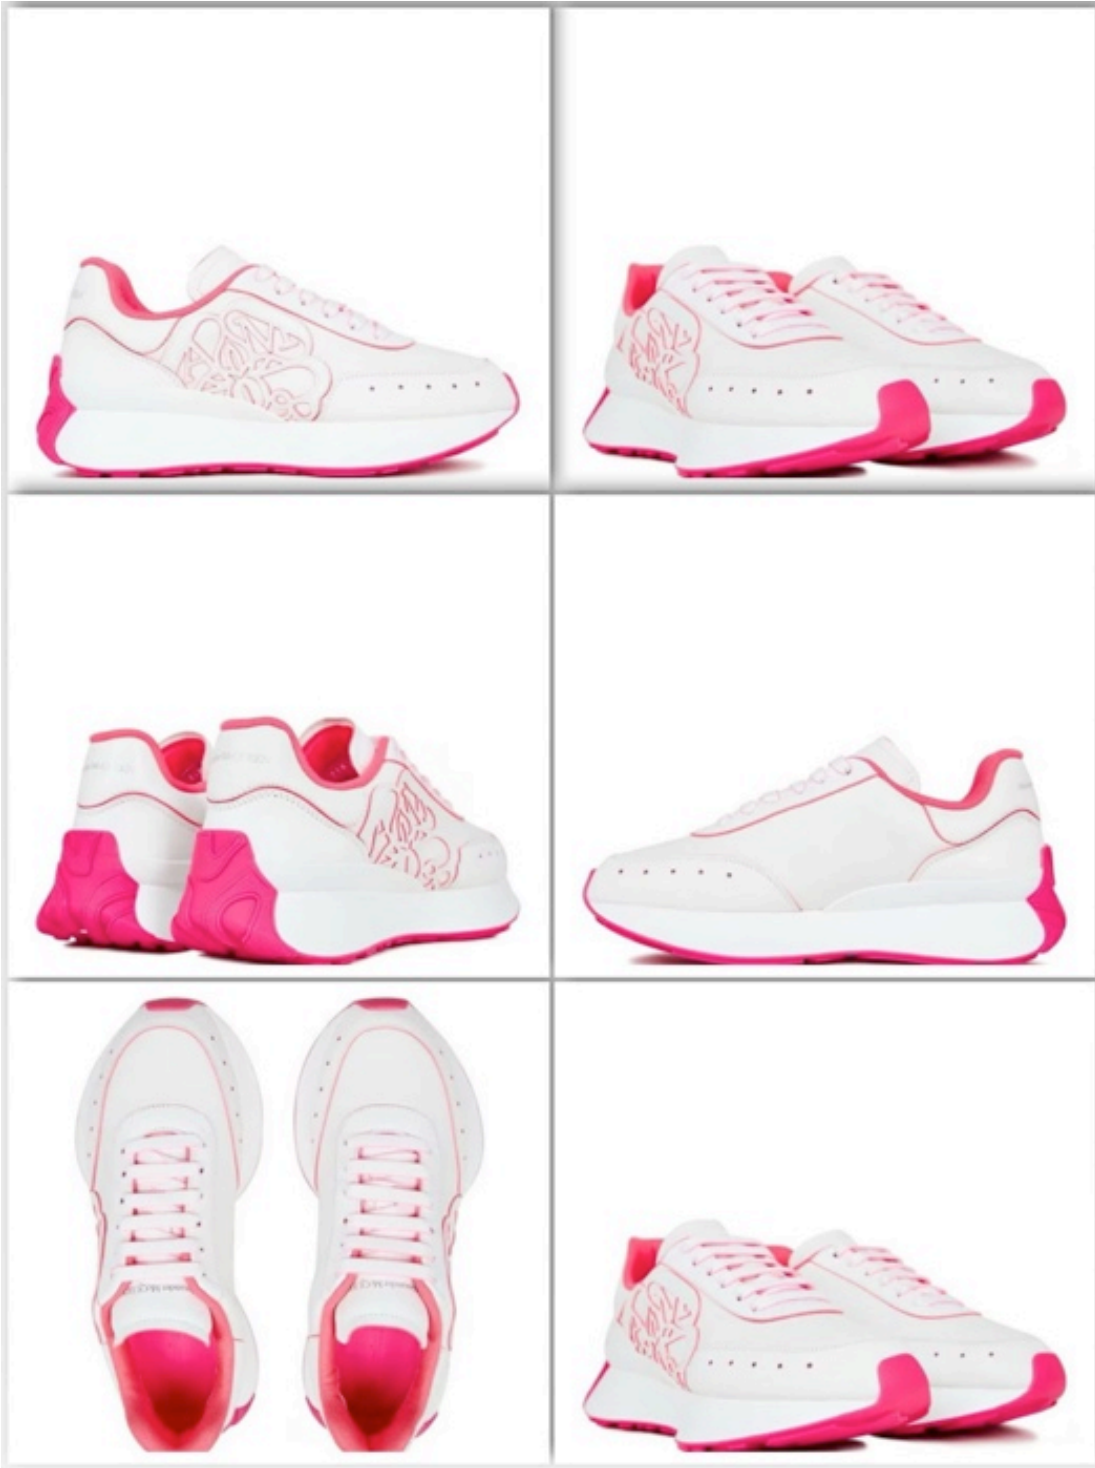

WOMENS SNEAKERS

36 37 38 39 40

ALEXANDER MCQUEEN SPRINT RUNNERS WHITE
PINK

29,000