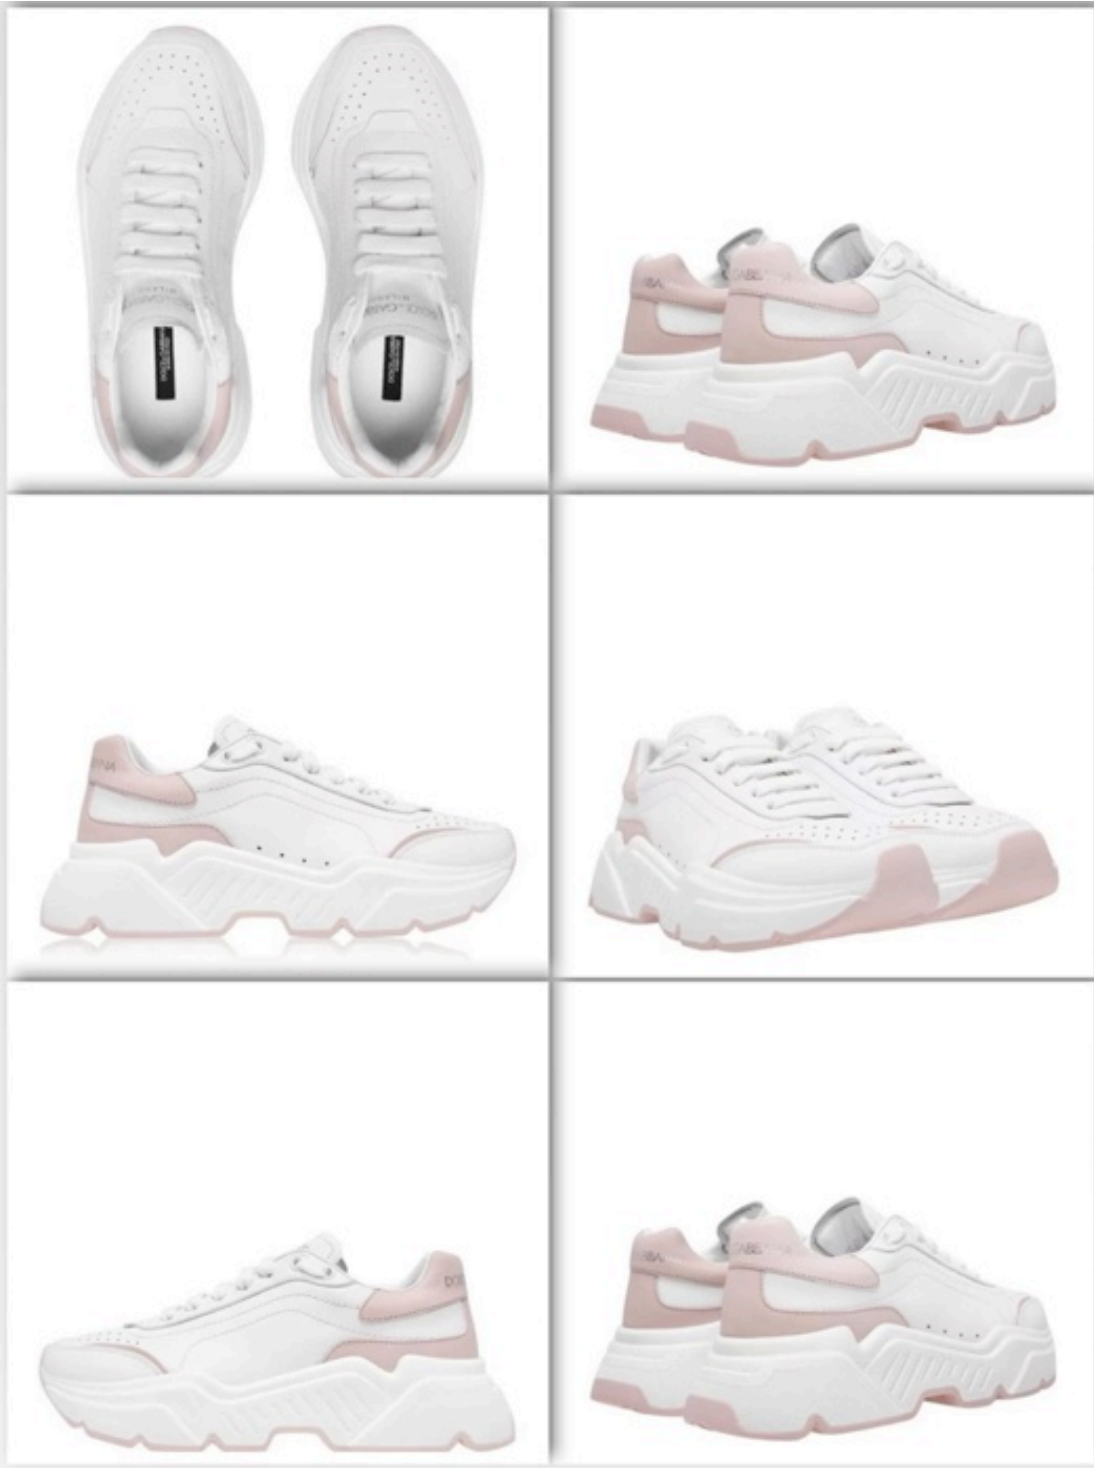

WOMENS SNEAKERS

36 37 38 39 40 41

DOLCE AND GABBANA DAYMASTER TRAINERS
WHITE PINK

32,000