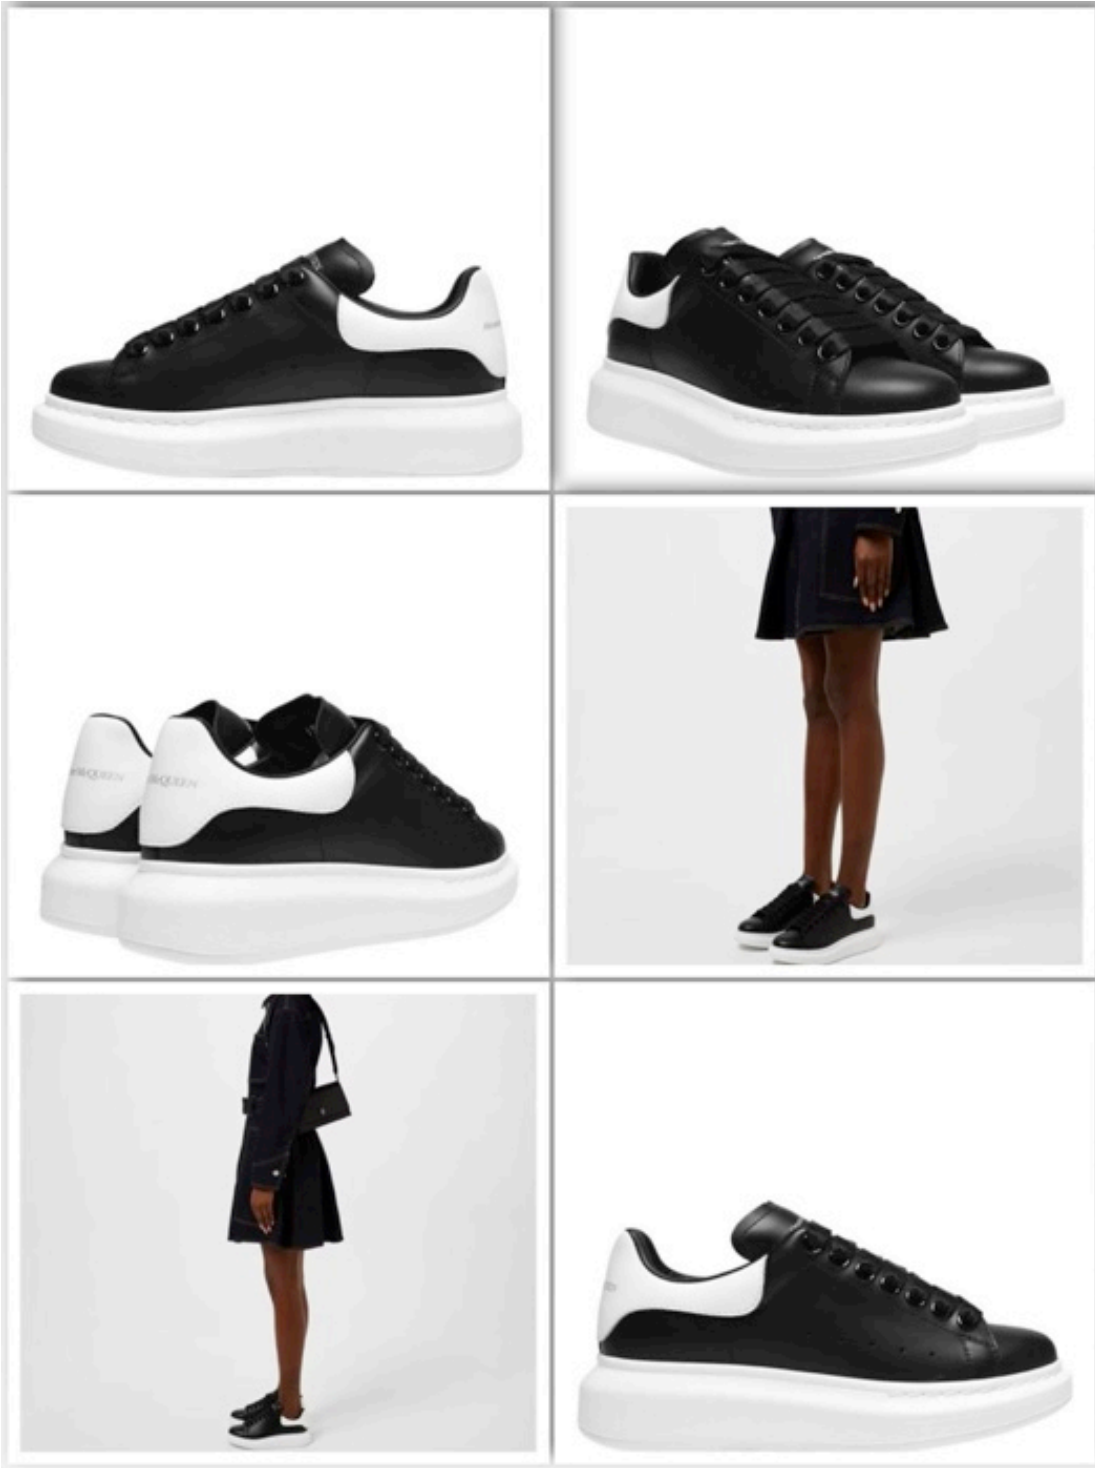

29,000

WOMENS SNEAKERS

37 38 39 40

ALEXANDER MCQUEEN OVERSIZED COURT
TRAINERS WHT BLUSH

24,000

WOMENS SNEAKERS

34 34.5 35 35.5 36 36.5 37
37.5 38 38.5 39 39.5 40
40.5 41 41.5

ALEXANDER MCQUEEN OVERSIZED TRAINERS
BLACK WHITE