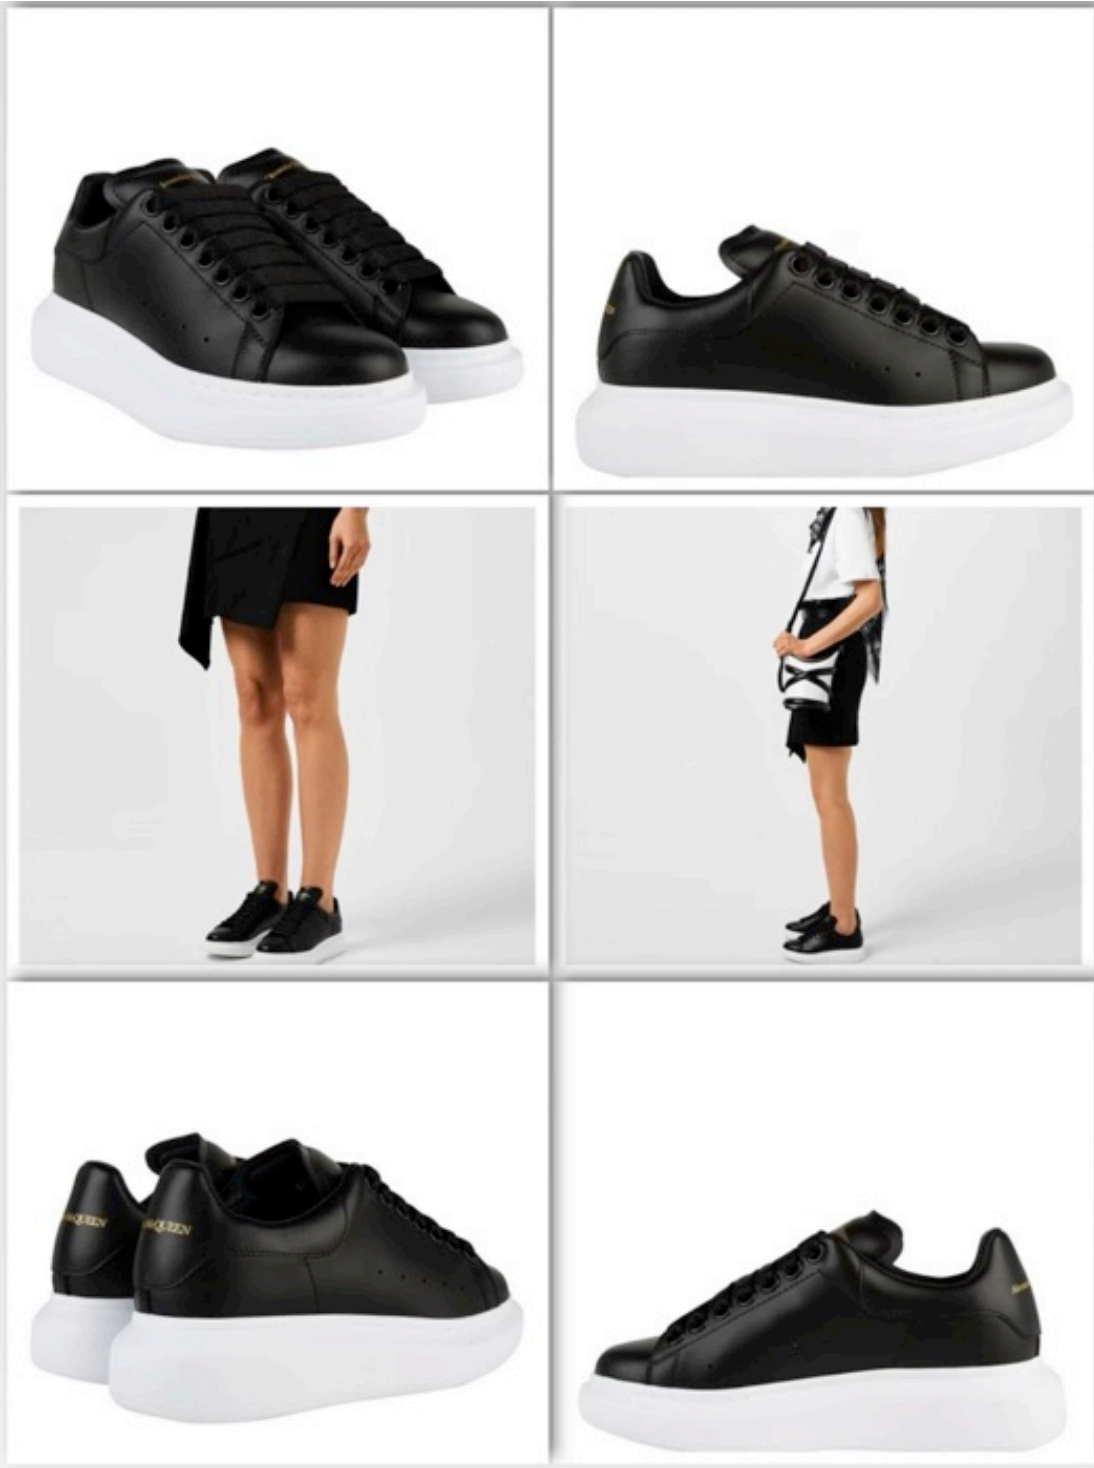

WOMENS SNEAKERS

34 34.5 35 35.5 36 36.5 37
37.5 38 38.5 39 39.5 40
40.5 41 41.5

ALEXANDER MCQUEEN OVERSIZED TRAINERS
BLACK WHITE 2

33,000