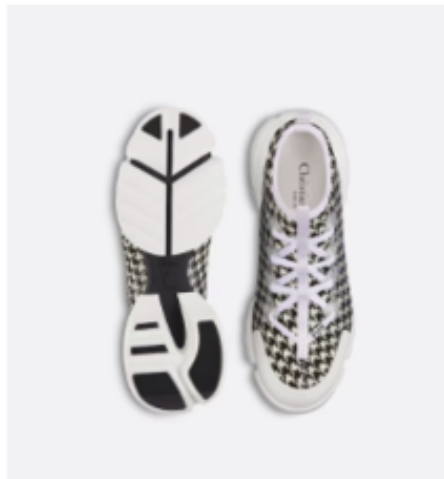

WOMENS SNEAKERS

37 38 39

VERY RARE!!

CELINE BLOCK HI TOP SNEAKERS WHT BLU RED

34,000

WOMENS SNEAKERS

- The style fits true to size, we recommend ordering your normal shoe size
- For those with wider feet, we recommend ordering a half-size larger than your normal size
- Weight: approximately 485 g / 17 ounces

CHRISTIAN DIOR D-CONNECT SNEAKER Beige and Black Technical Fabric with Plan de Paris Print

71,000

WOMENS SNEAKERS

- Grosgrain ribbon sewn on the upper
- Transparent rubber inserts
- Dior laces
- Front and rear tabs
- Dior rubber sole with star, Christian Dior's lucky symbol
- Made in Italy
- Additional set of laces provided
- The style fits true to size, we recommend ordering your normal shoe size
- For those with wider feet, we recommend ordering a half-size larger than your normal size
- Weight: approximately 480 g / 17 ounces
-