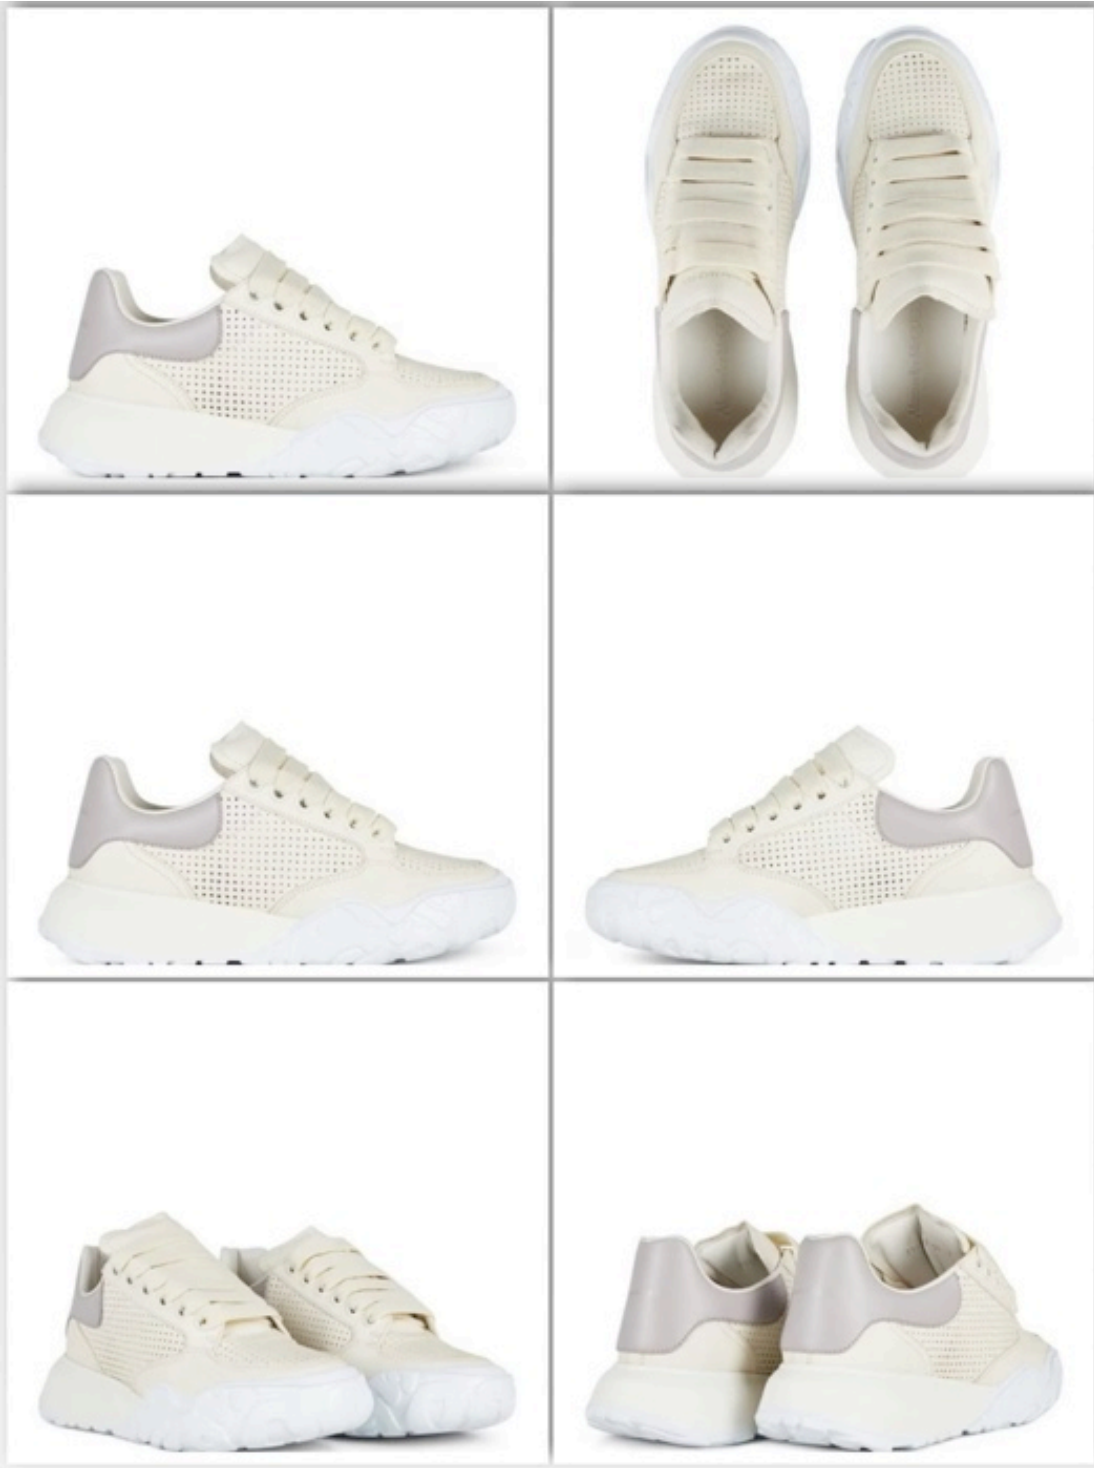

WOMENS SNEAKERS

37 38 39 40

ALEXANDER MCQUEEN OVERSIZED COURT
TRAINERS WHT BLUSH

24,000