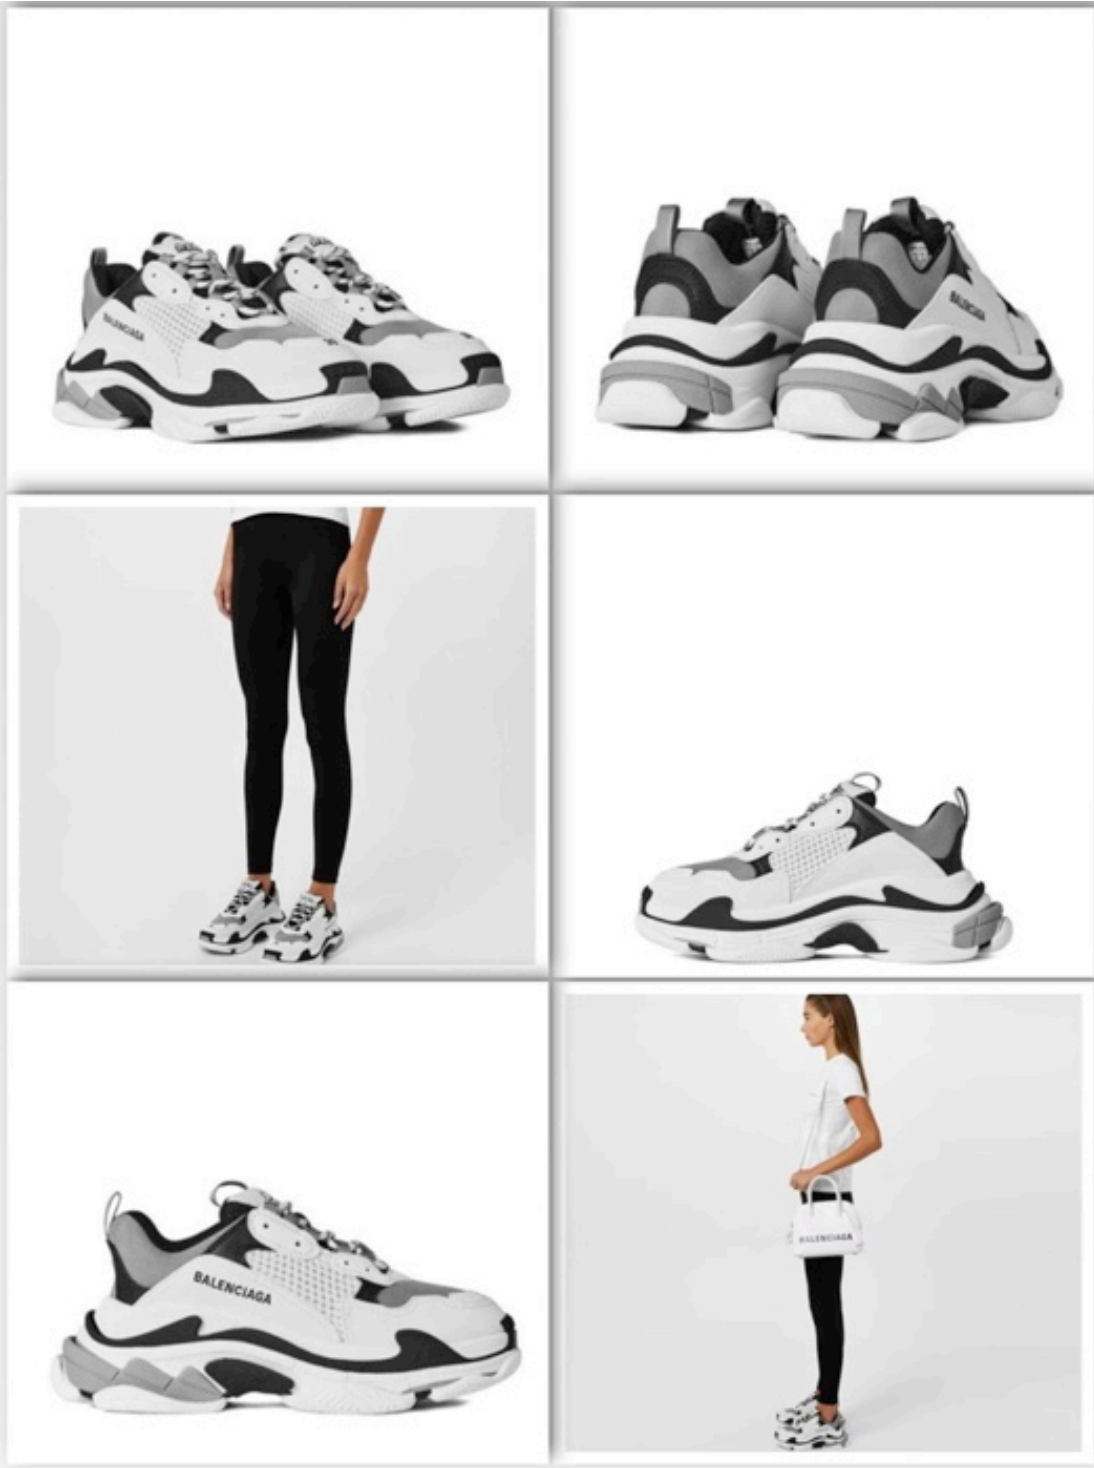

WOMENS SNEAKERS

34 35 36 37 38 39 40 41
42

BALENCIAGA TRIPLE S TRAINERS WHITE BLACK

45,000