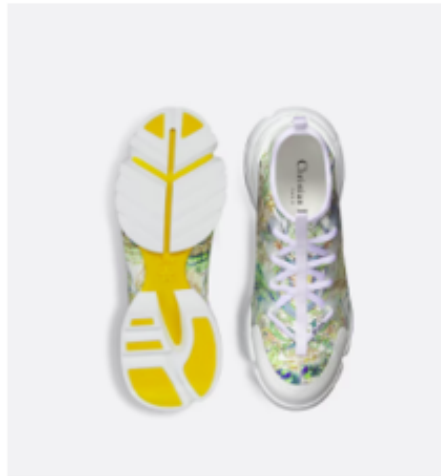

WOMENS SNEAKERS

- The style fits true to size: we recommend ordering your normal shoe size
- For those with wider feet, we recommend ordering a half-size larger than your normal size

CHRISTIAN DIOR D-CONNECT SNEAKER White
Multicolor Étoile de Voyage Printed Technical Fabric

71,000