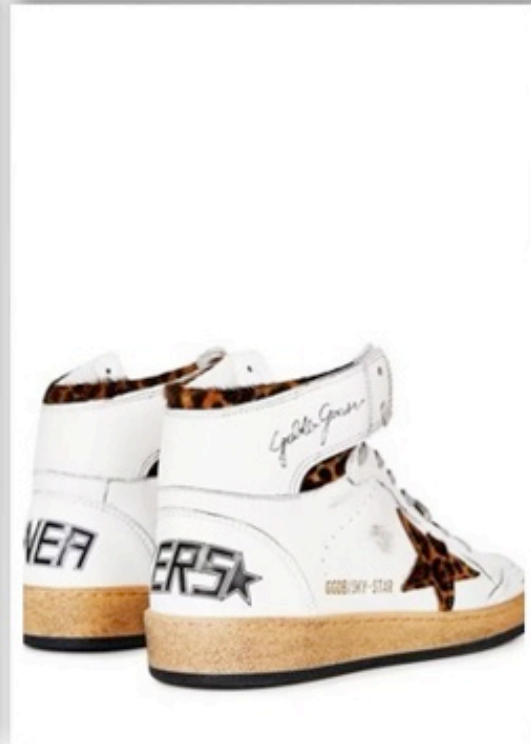

35 36 37 38 39 40 41

GOLDEN GOOSE Old School Classic With Spur

33,000

35 36 37 40 41 42

GOLDEN GOOSE Old School distressed leather sneakers WHIT
32,000.

35 36 38 39 40 41

The Golden Goose Pure-Star sneakers boast a round toe and closed design for maximum comfort. With a sleek logo on the tongue and branding at the back, these sneakers offer a stylish

GOLDEN GOOSE Pure-Star sneakers WHITE GOLD
32,000

WOMENS SNEAKERS

35 36 37 38 39 40 41

GOLDEN GOOSE Pure-Star sneakers WHITE
SILVER
32,000

36 37 38 39 40

GOLDEN GOOSE SKY STAR TRAINERS WHT BLK

28,000

37 38 39 40

GOLDEN GOOSE SKY STAR WHITE LEO
32,000

WOMENS SNEAKERS

36 37 38 39 40

GOLDEN GOOSE SUPER STAR WHITE ZEBRA
38,000

WOMENS SNEAKERS

36 37 38 39

GOLDEN GOOSE SUPER STAR WHT ZEBRA

35,000