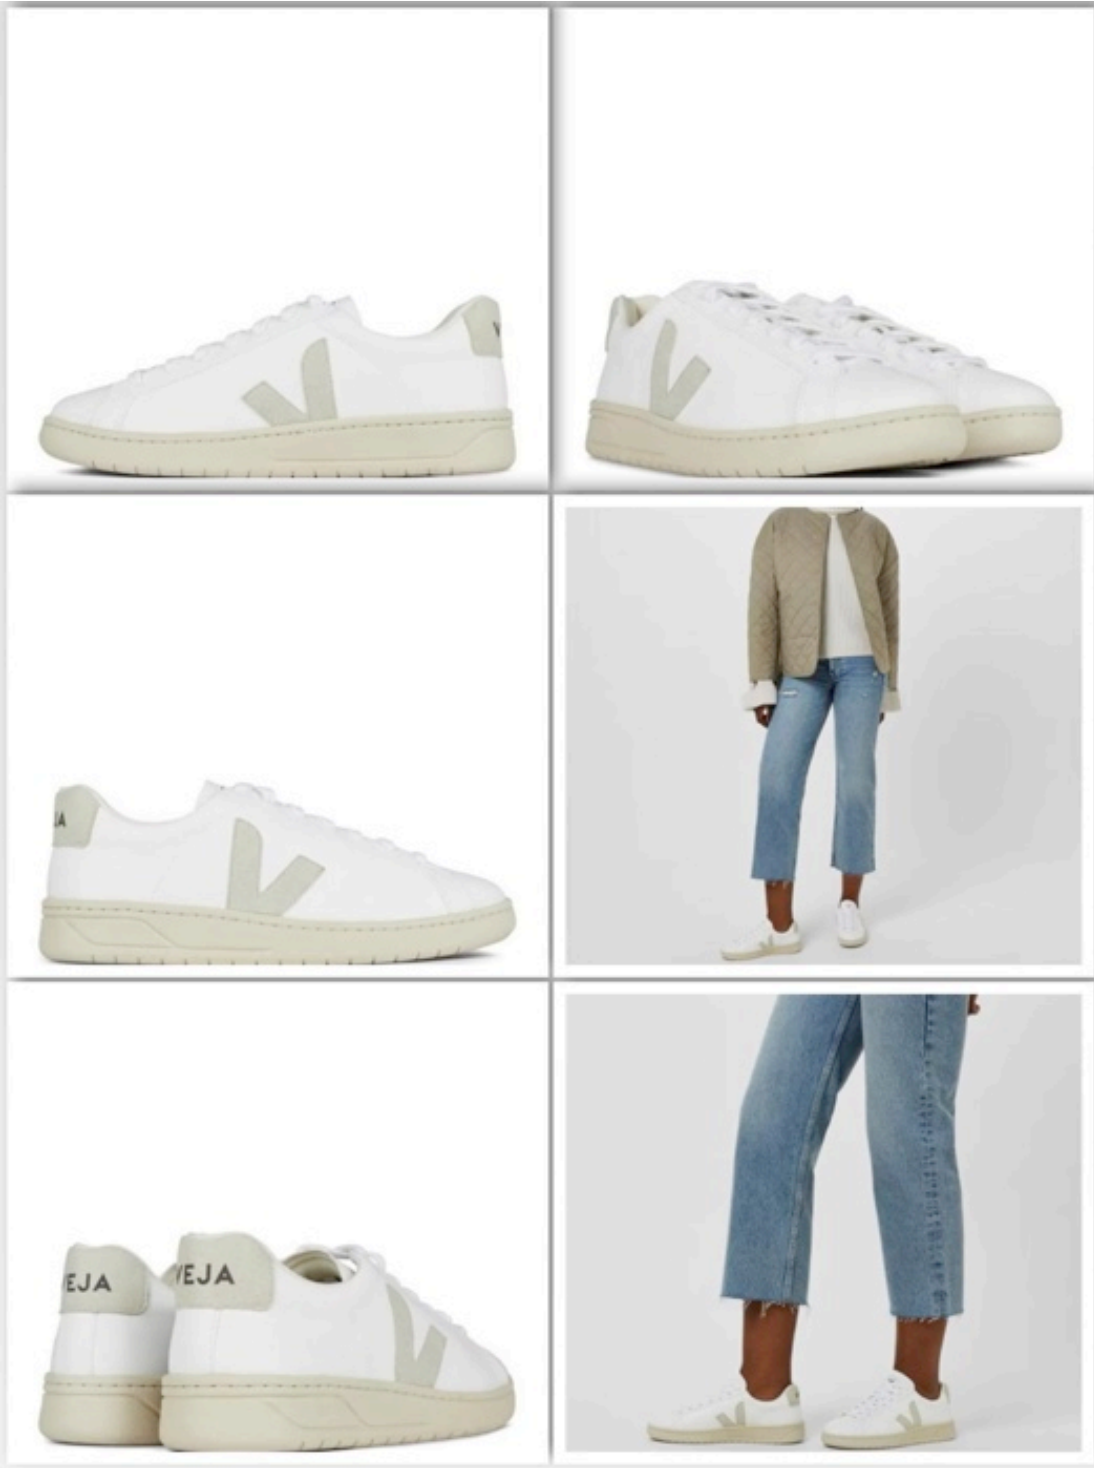

WOMENS SNEAKERS

36 37 38 39 40.5 42

VEJA URCA SNEAKER WHITE NATURAL

13,000