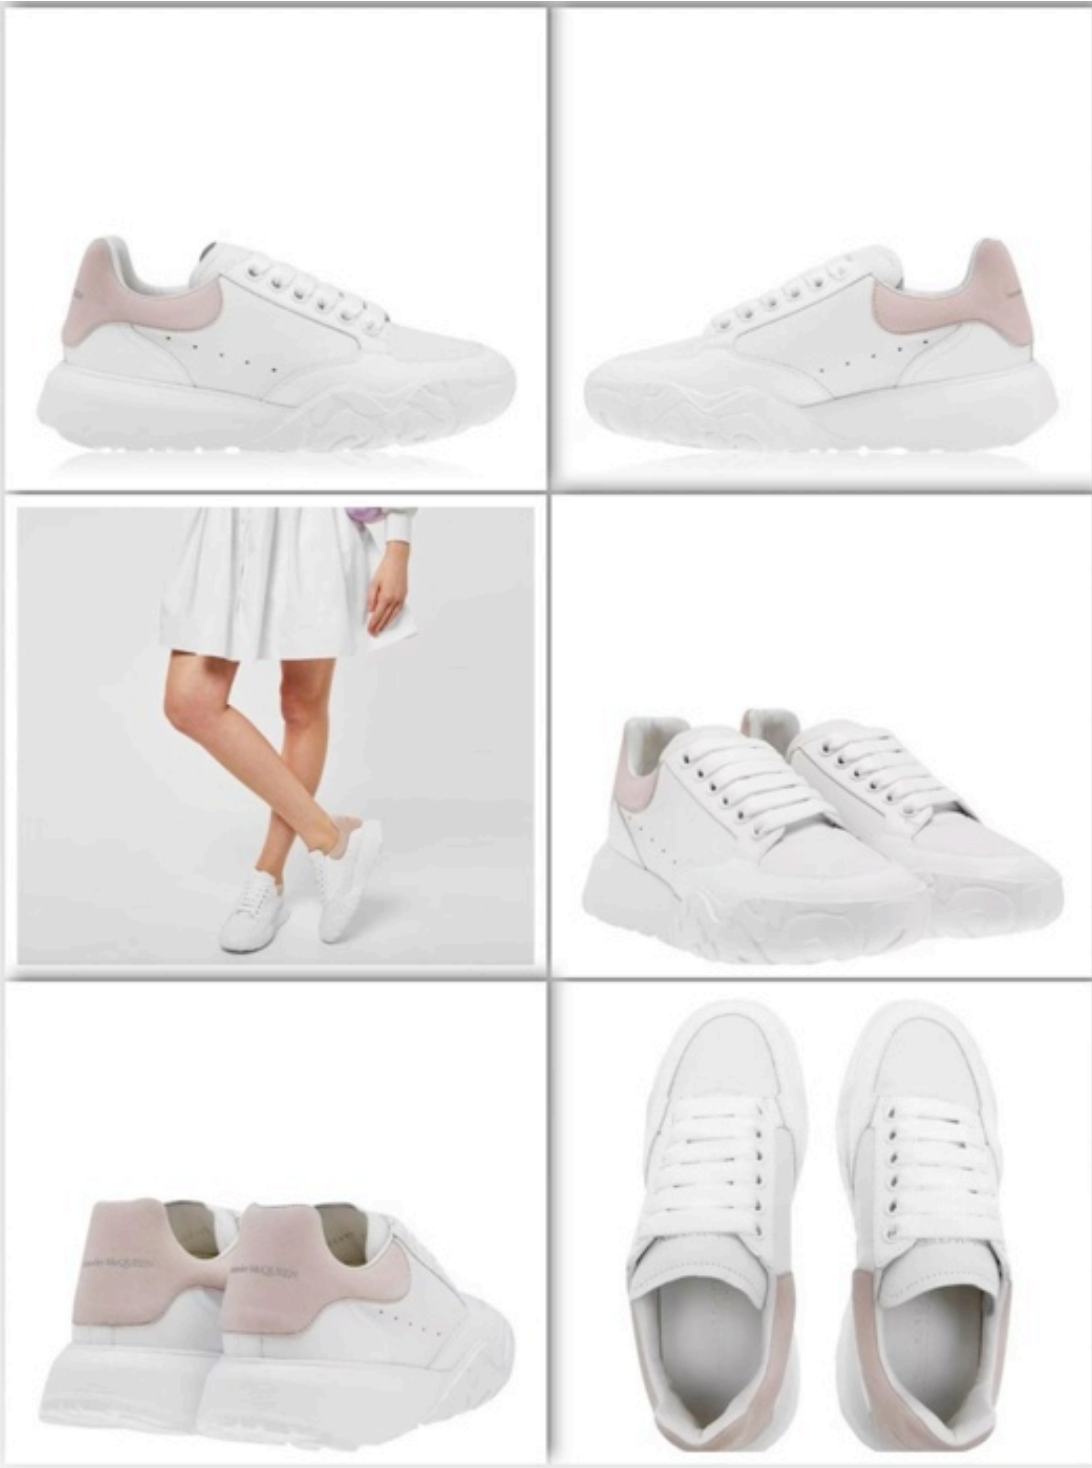

27,000

WOMENS SNEAKERS

36 37 38 39

ALEXANDER MCQUEEN OVERSIZED COURT
TRAINERS WHITE BLACK 2

28,000

WOMENS SNEAKERS

35 35.5 36 36.5 37 37.5 38
38.5 39 39.5 40 40.5 41

ALEXANDER MCQUEEN OVERSIZED COURT
TRAINERS WHITE PINK