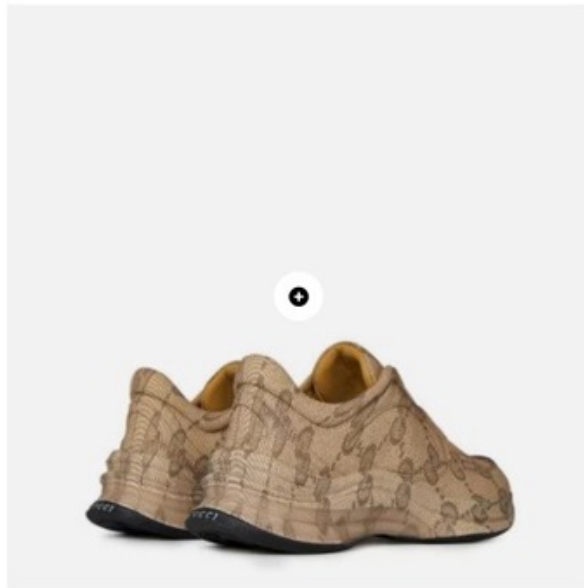

36 37 38 39 40

GOLDEN GOOSE V-STAR WHITE PLA
29,500

35/40/41/42

GOLDEN GOOSEGGDB OLD SCHOOL EXCLU.
WHT/GLD

32,500

WOMENS SNEAKERS

36 38 39 40 41

GUCCI ACE SNEAKER WITH WEB blk
36,000

WOMENS SNEAKERS

36 38 38.5 39 40 41

GUCCI ACE SNEAKER WITH WEB pink

36,000

41/42/43/44/45

GUCCI GG RUN BEIGE

45,000

WOMENS SNEAKERS

36 36.5 37 37.5 38 38.5 39
39.5 40 41

GUCCI NEW ACE EMBROIDERED BEE TRAINERS

38,000

WOMENS SNEAKERS

34/35/36/37/38/

GUCCI VELCO SNEAKERS

23,000

WOMENS SNEAKERS