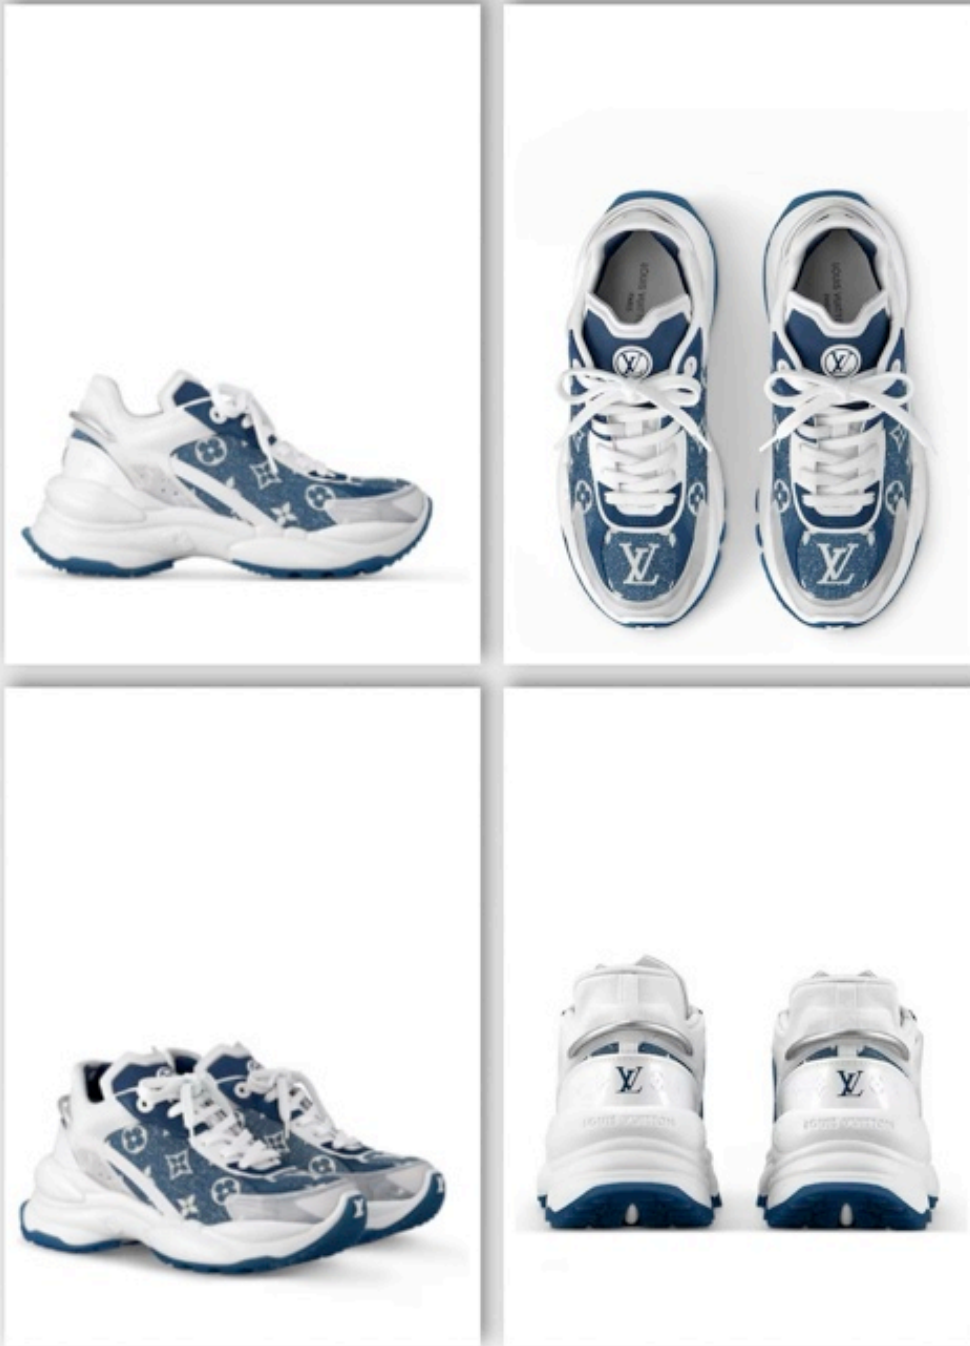

68,000

WOMENS SNEAKERS

35 36 37 38 39 40

LOUIS VUITTON 1AC27W Run 55 Trainers BLEU
CLAIR
79,000

WOMENS SNEAKERS

35 35.5 36 37 39 40 41 42

LOUIS VUITTON 1AC28E Run 55 Trainers IVORY

79,000