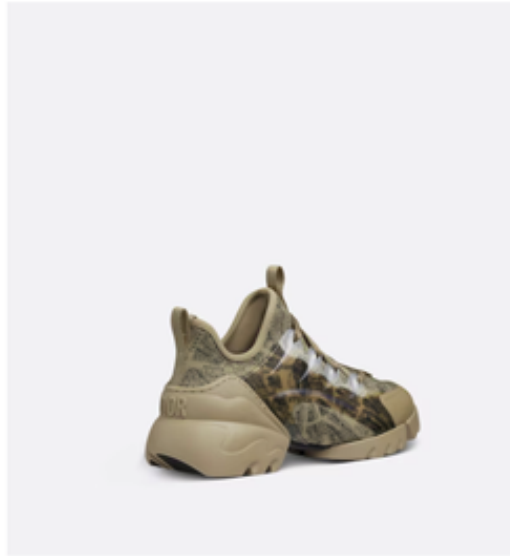

WOMENS SNEAKERS

37 38 39

VERY RARE!!

CELINE BLOCK HI TOP SNEAKERS WHT BLU RED

34,000

WOMENS SNEAKERS

- The style fits true to size, we recommend ordering your normal shoe size
- For those with wider feet, we recommend ordering a half-size larger than your normal size
- Weight: approximately 485 g / 17 ounces

CHRISTIAN DIOR D-CONNECT SNEAKER Beige and Black Technical Fabric with Plan de Paris Print

71,000

WOMENS SNEAKERS

- Grosgrain ribbon sewn on the upper
- Transparent rubber inserts
- Dior laces
- Front and rear tabs
- Dior rubber sole with star, Christian Dior's lucky symbol
- Made in Italy
- Additional set of laces provided
- The style fits true to size, we recommend ordering your normal shoe size
- For those with wider feet, we recommend ordering a half-size larger than your normal size
- Weight: approximately 480 g / 17 ounces
-