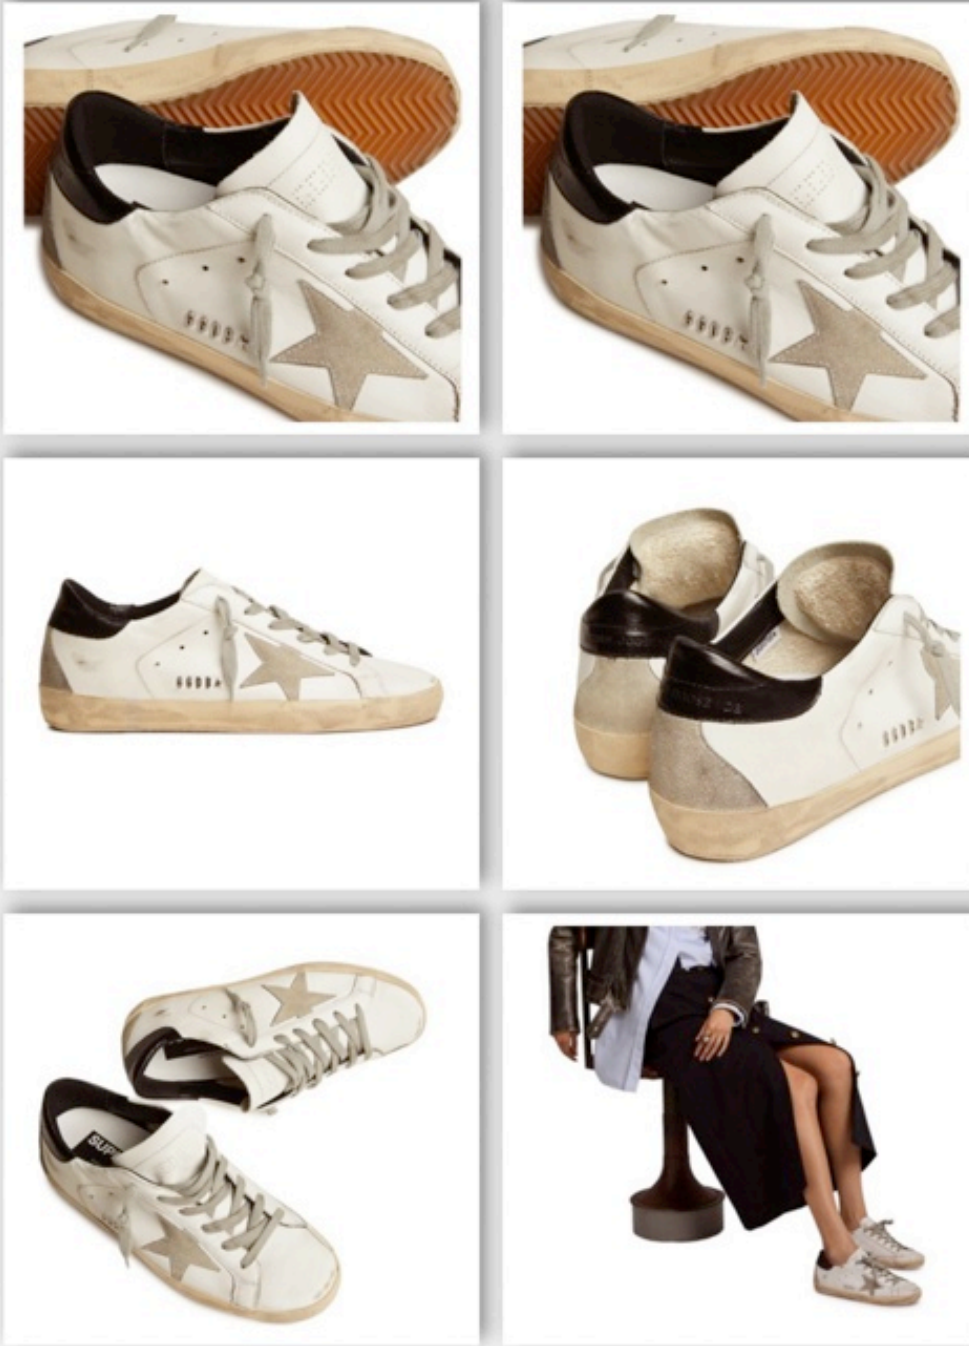

GOLDEN GOOSE Super-Star sneakers
33,000

WOMENS SNEAKERS

36 37 38

GOLDEN GOOSE Super-Star sneakers
33,000

35 36 37 38 39 40 41

The Golden Goose Super-Star sneakers are lace-up shoes with a sleek shape. These bi-material sneakers feature leather appliquéd embellishments and the brand's signature motif. They showcase a logo on the