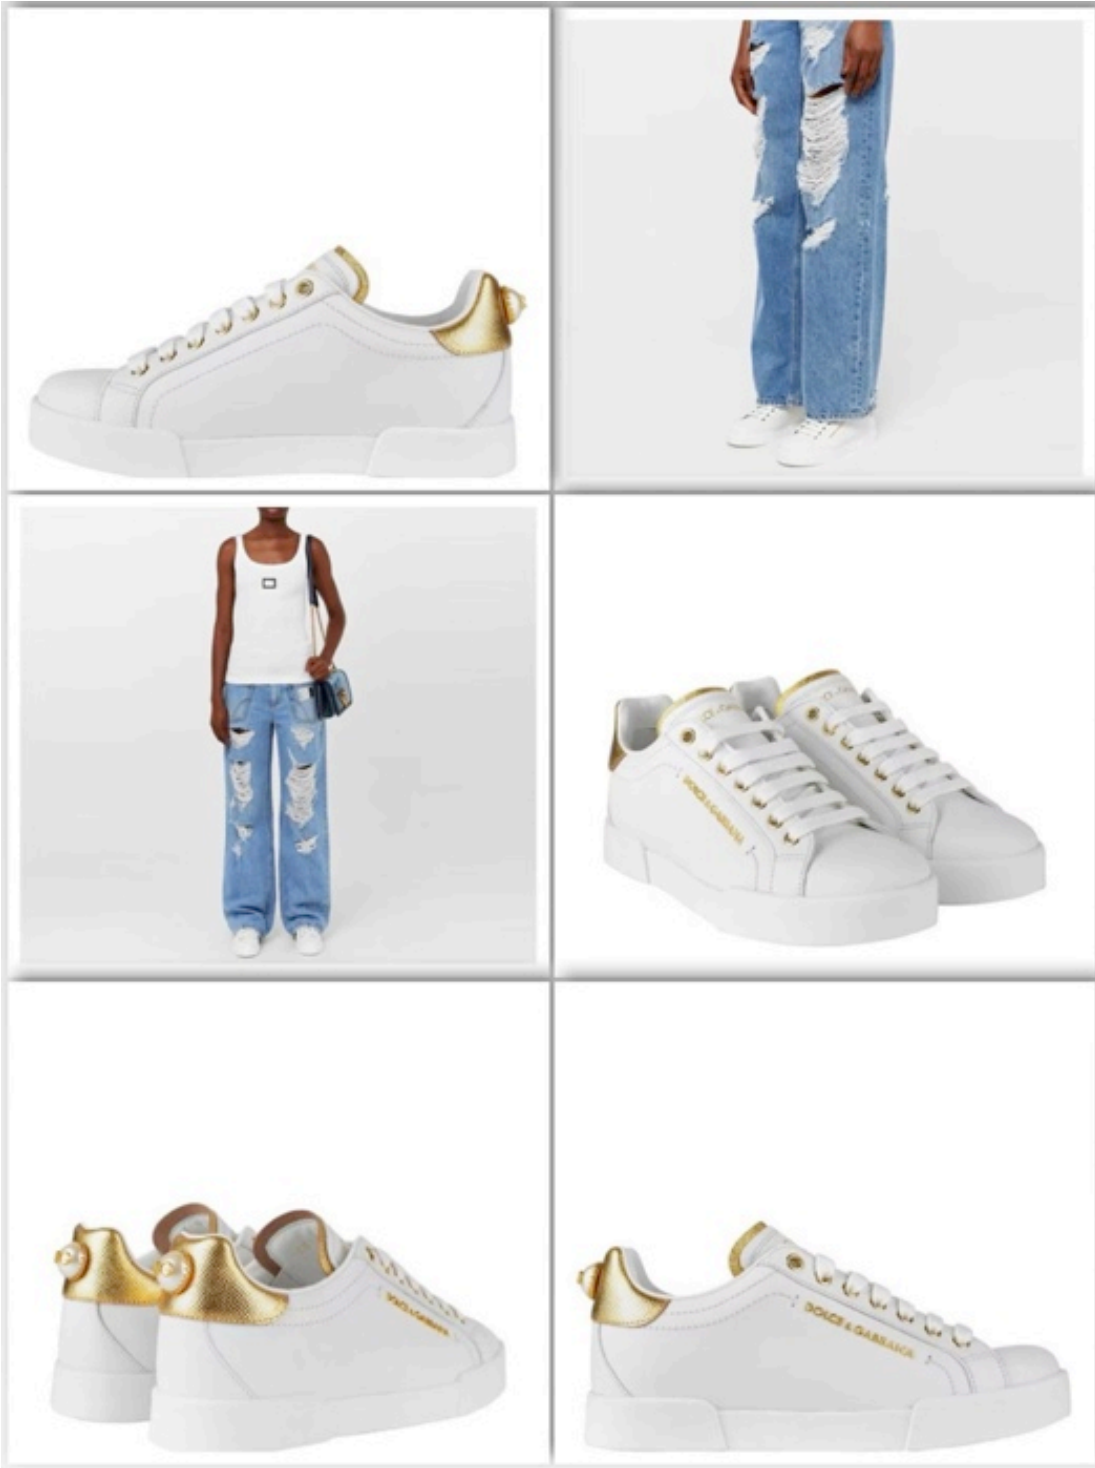

WOMENS SNEAKERS

36 37 37.5 38 38.5 39 40

DOLCE AND GABBANA PORTOFINO LOW
TRAINERS WHITEGOLD

32,000