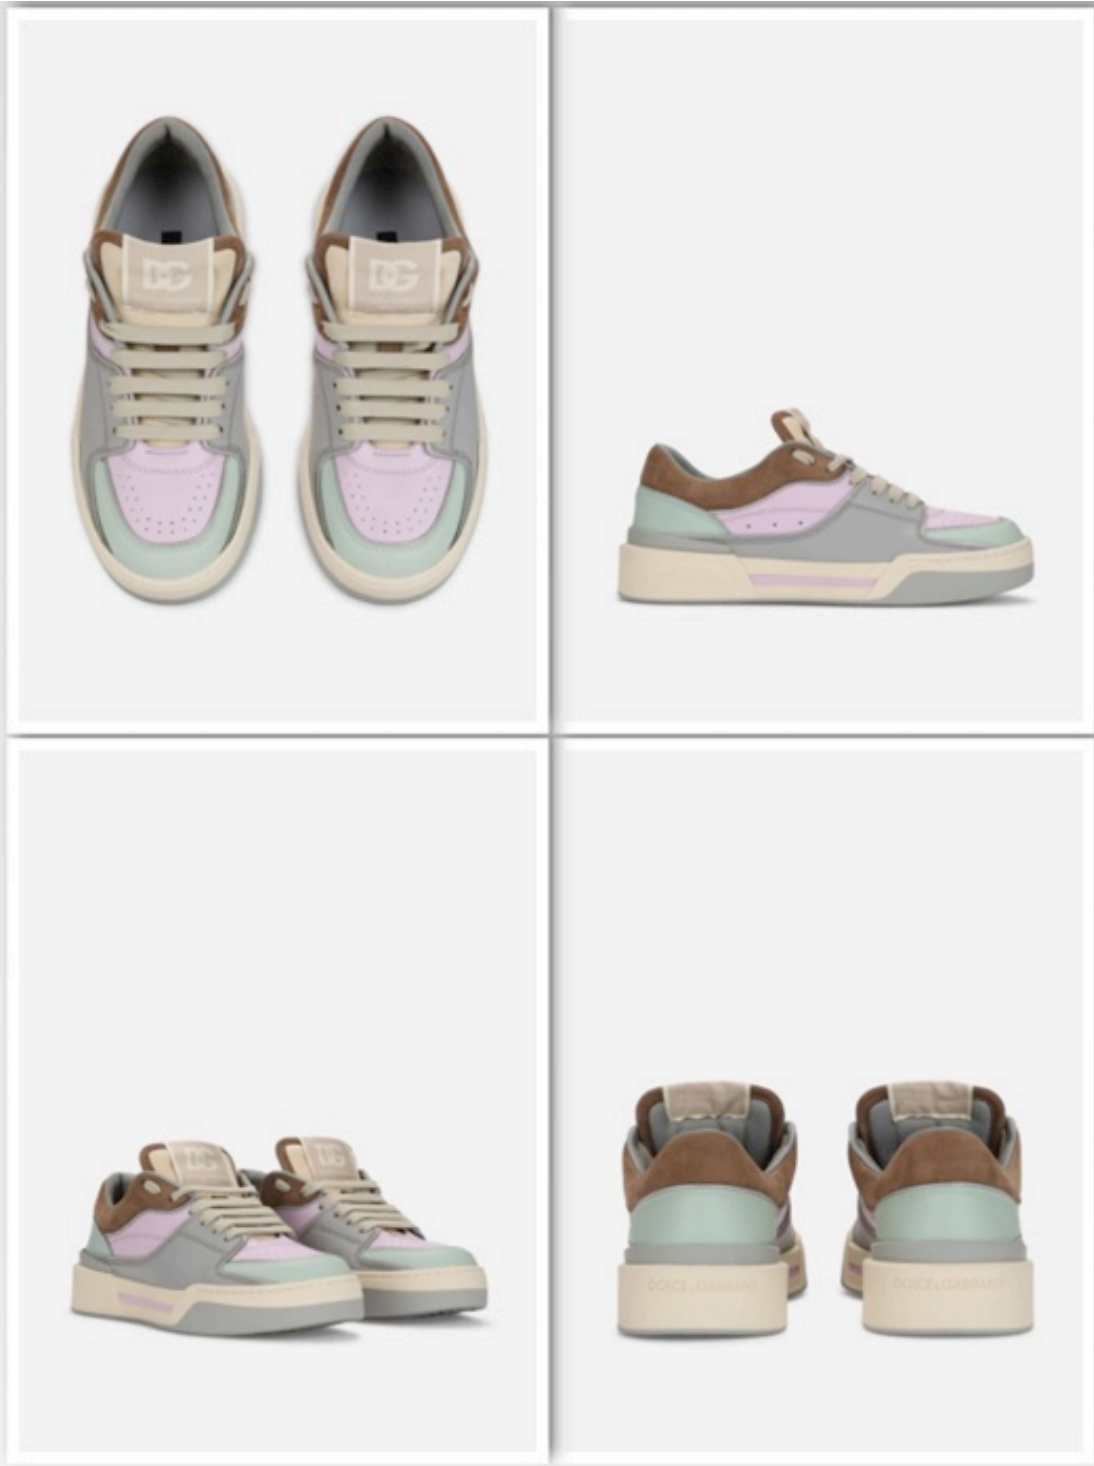

37 38 39

DOLCE AND GABBANA CALFSKIN NAPPA NEW
ROMA SNEAKERS MULTI

31,000

WOMENS SNEAKERS

37 38 39 40

DOLCE AND GABBANA CALFSKIN NAPPA NEW
ROMA SNEAKERS MULTI BROWN GREY

28,000

WOMENS SNEAKERS