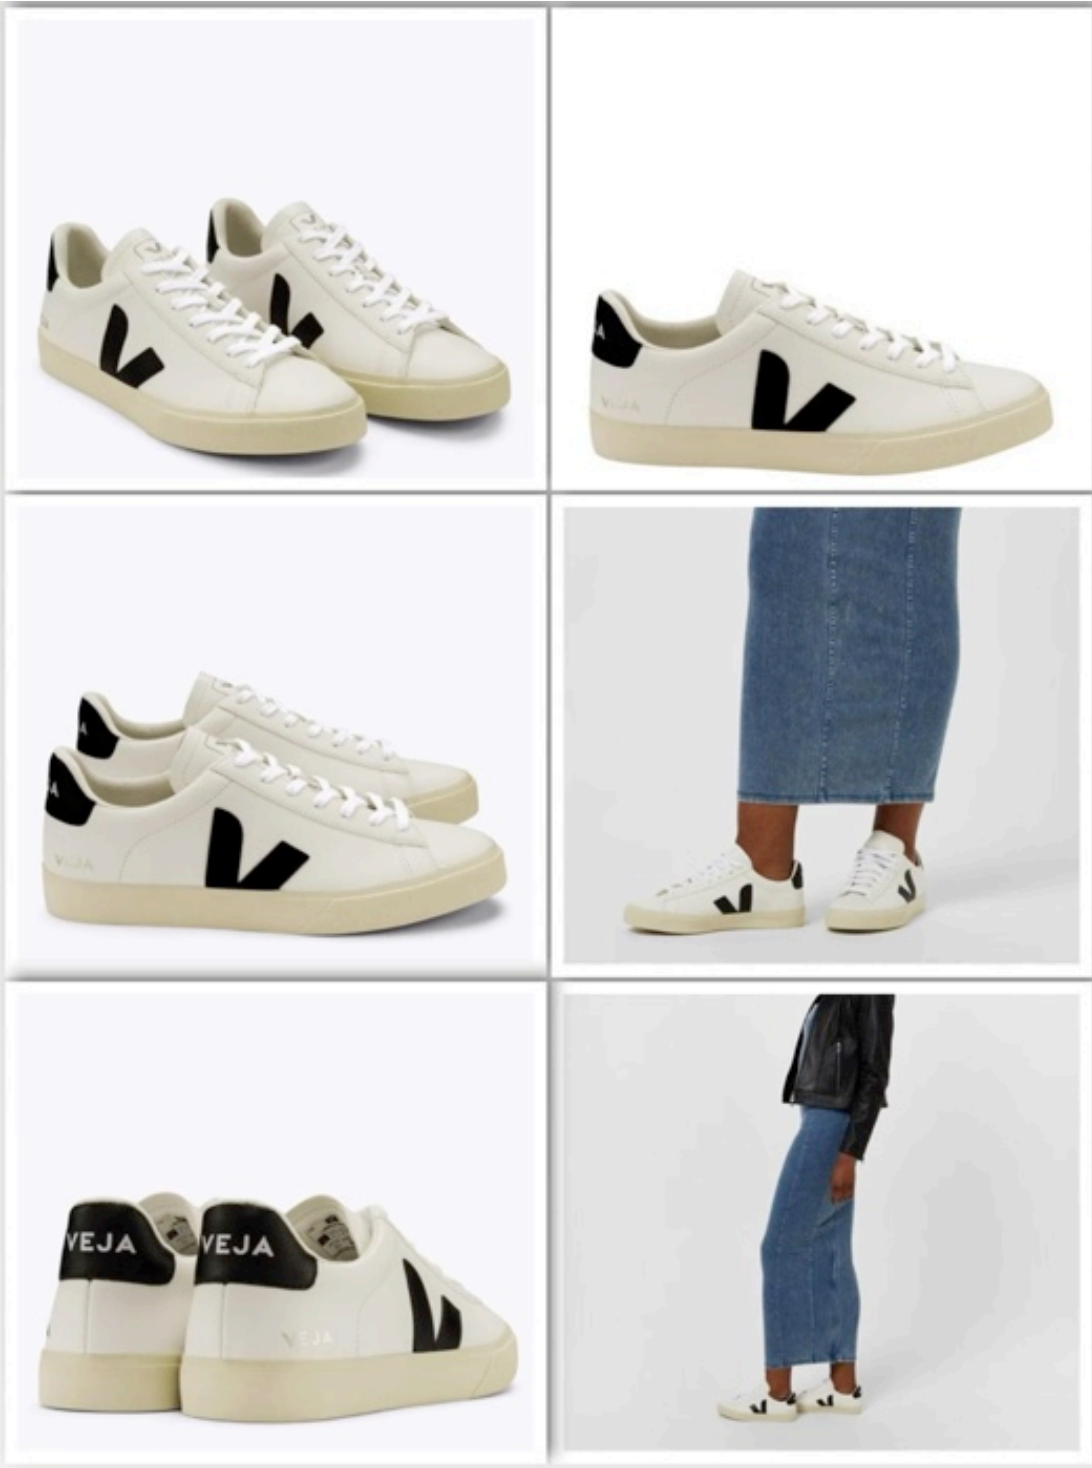

WOMENS SNEAKERS

35 36 37 38 39 40 41

VEJA CAMPO WHITE BLACK

13,000