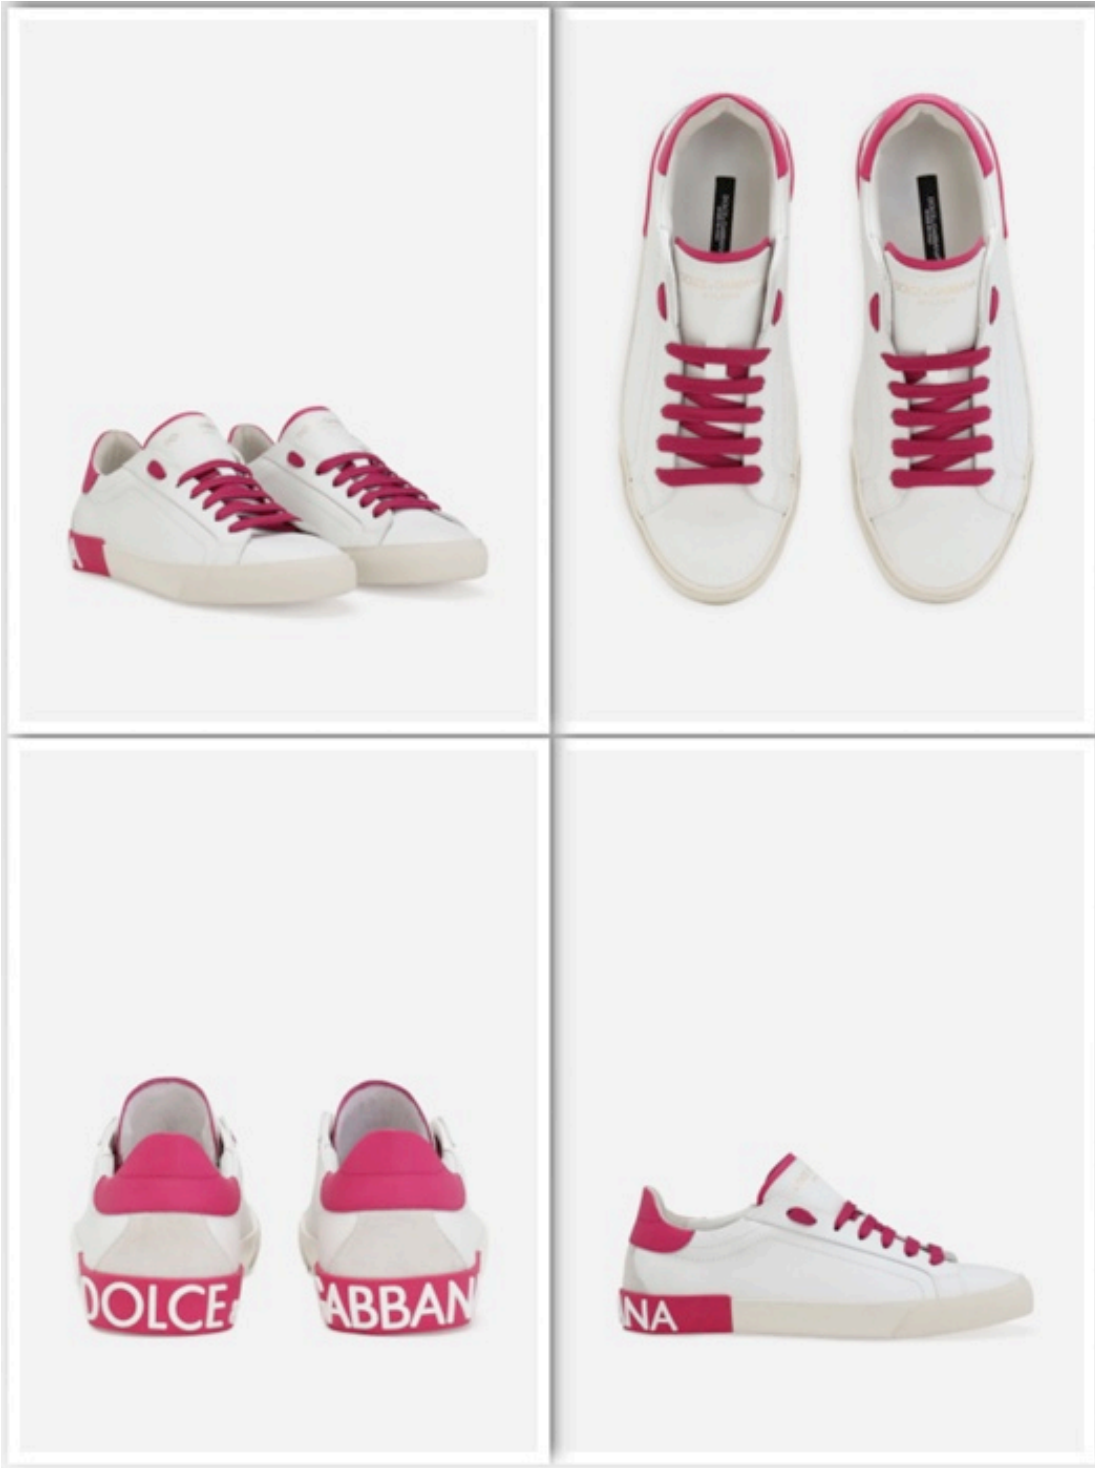

WOMENS SNEAKERS

36 37 38 39 40

DOLCE AND GABBANA Calfskin Portofino Vintage sneakers WHITE PINK

34,000