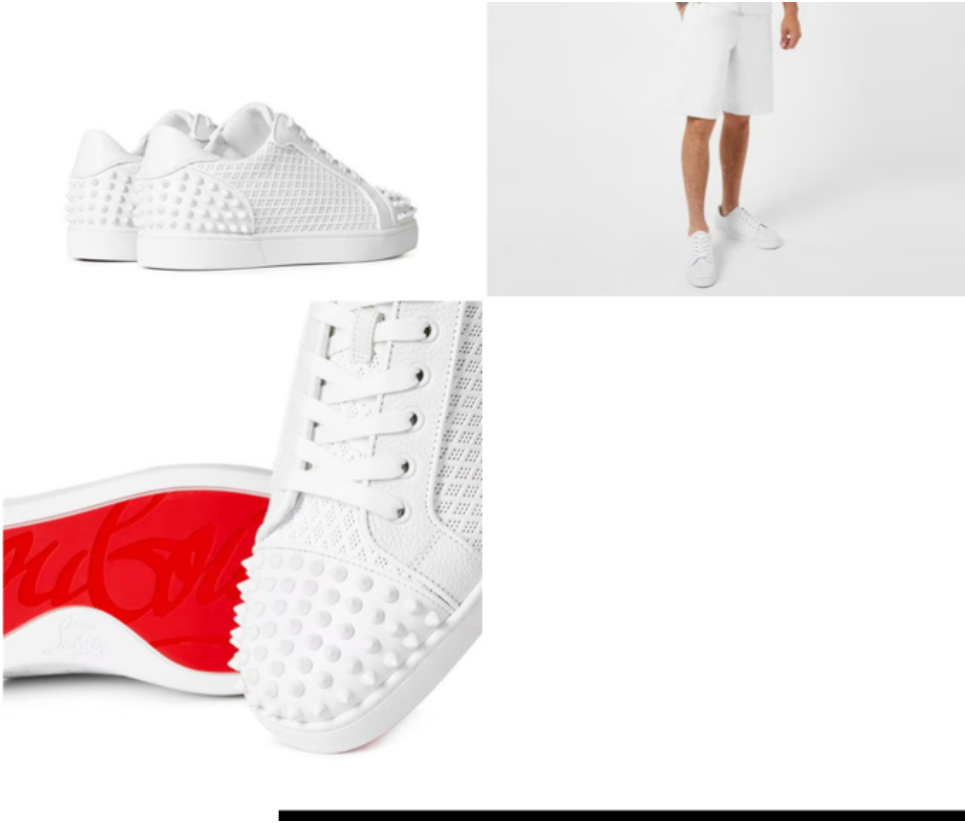

51,000

THE SNEAKER PRICE LIST

41/42/43/44/45

MENS LOUBISHARK SNEAKER BLK

52,000

THE SNEAKER PRICE LIST

40/41/42/42.5/43/44/45

MENS RANTULOW ORLATO WHT

42,000

THE SNEAKER PRICE LIST

41/42/43/44/45

MENS HOT CROSS SANDAL

31,000

THE SNEAKER PRICE LIST

40/41/42/42.5/43/43.5/44/45/46

MENS LOUBOUTIN LOGO SNKR WHT
47,000

41/42/43/44

MENS LOUBOUTIN DADDY SANDALS

31,000

THE SNEAKER PRICE LIST

41/42/43/44/45

MENS LOUBO POOL FUN SPIKE

32,000

THE SNEAKER PRICE LIST