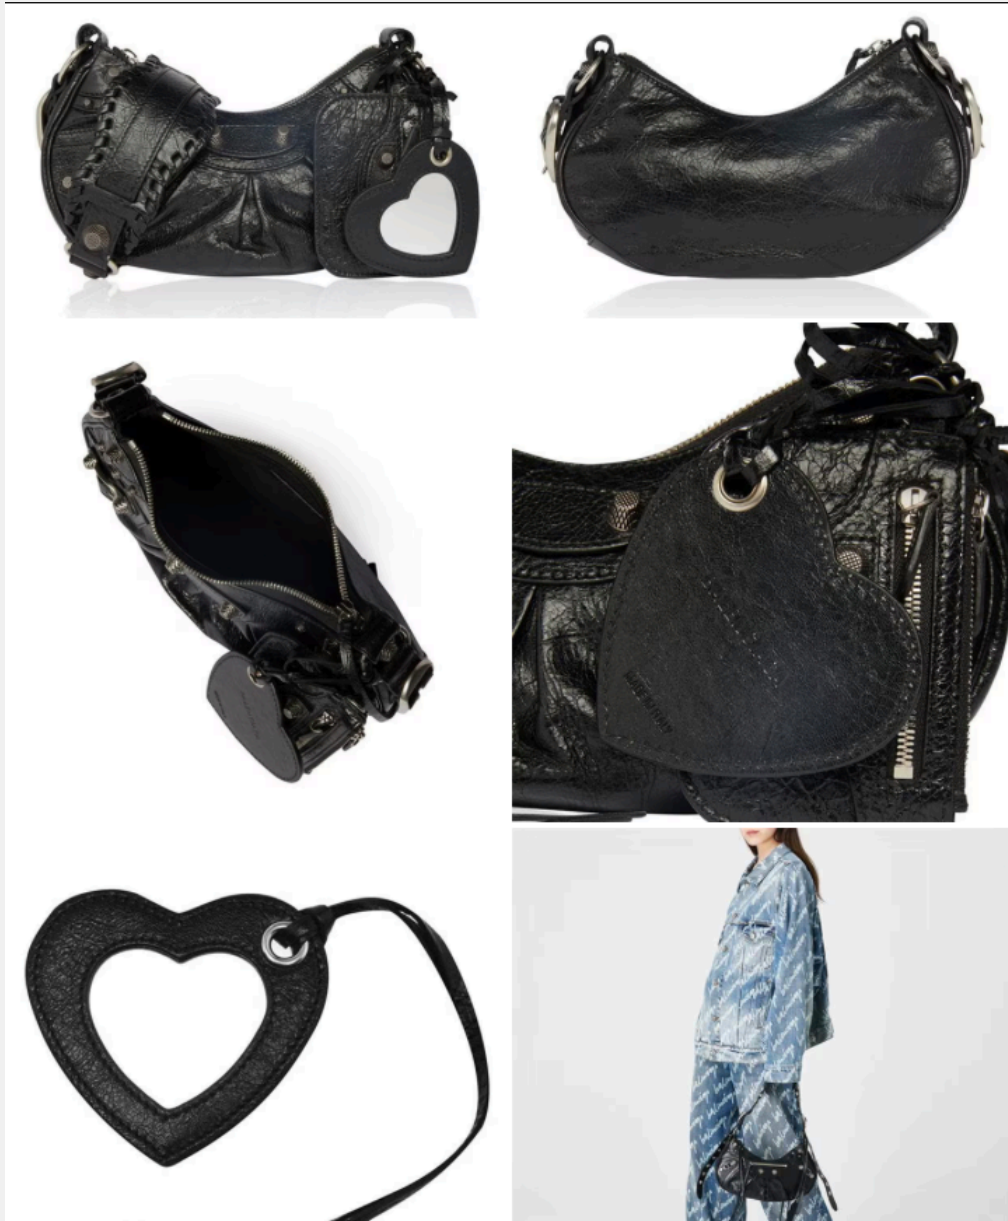

BALENCIAGA NEO CAGOLE CITY HANDBAG BLACK

129,000

Made from premium lambskin leather in a wrinkled construction, this bag offers two top handles and a detachable shoulder strap to wear hand held, at the elbow or you your shoulder. With a double zipped closure with knotted pullers, this bag is designed with an open main detailed with inner and outer zipped pockets to organise your essentials. Characterised by detachable accessories including a heart shaped mirror and small zipped pouch for your cards and loose

BALENCIAGA LE CAGOLE CROSSBODY BAG black

89,000

BALENCIAGA LE CAGOLE XS CHAIN SHOULDER BAG blk

99,500

Crafted from 100% premium lambskin for a soft touch, this bag is set upon a chain shoulder strap adorned with an attachable heart mirror and zipped wallet embellished with silver buckles and buttons for an edgy aesthetic. Accompanied with matching embellishments to the curved silhouette, this bag features a cotton canvas lining and stitched branded badge for designer recognition secured with a top zip fastening. Complete with luxury branded packaging.

BALENCIAGA LE CAGOLE SMALL BUCKET BAG BLK

118,000

Crafted with Lambskin, this bucket bag features two leather hand-braided handles, adjustable and removable straps, a front zipped pocket, an inner zipped pocket, a removable pouch, and a mirror and is finished with aged-silver hardware. The Balenciaga branding is embedded into the cotton lining