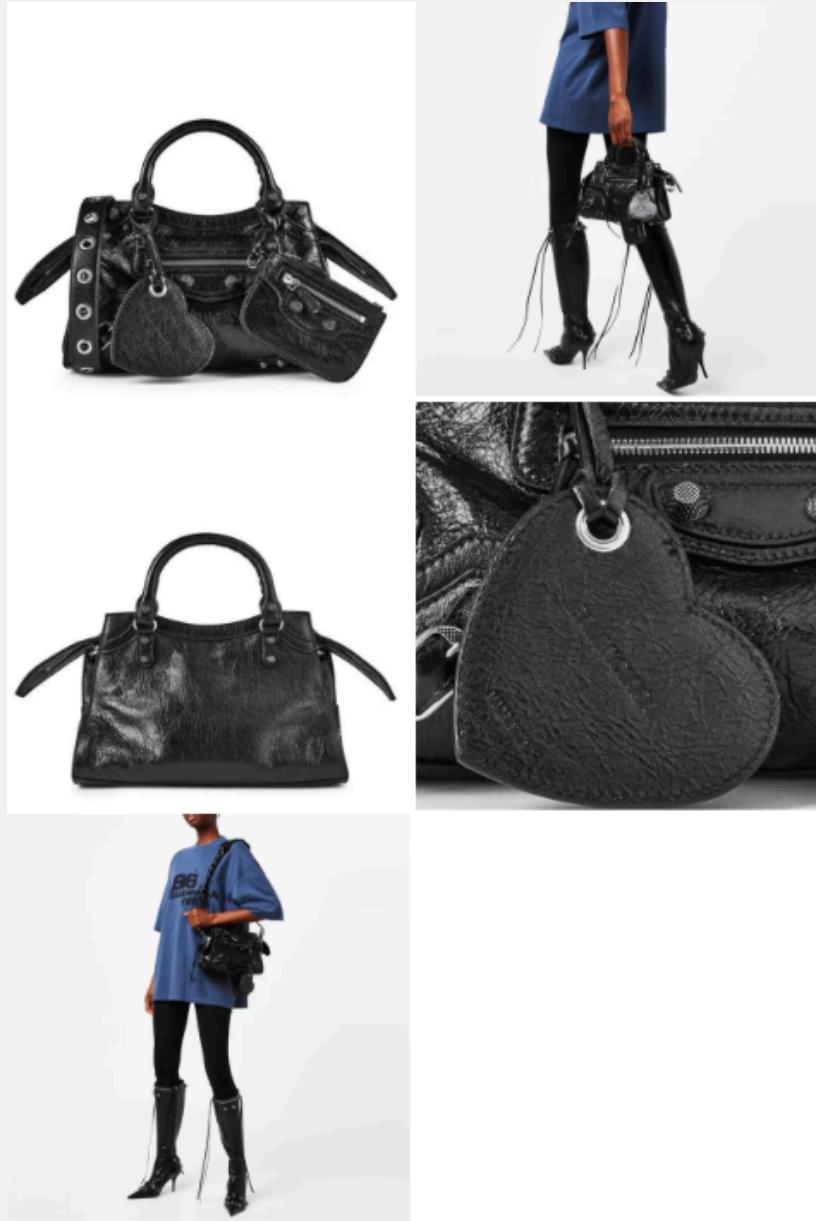

LEATHER

MENS BALENCIAGA HACKER BELTBAG BROWN

44,000

BALENCIAGA BAL ARMY TOTE BAG BLK

49,000

THE BALENCIAGA LIST

BALENCIAGA LINDSAY MEDIUM SHOULDER BAG BLK

74,000

MENS BALENCIAGA BAL ARMY BUM BAG

42,000

BALENCIAGA BAL CAR CAMERA BAG BLUE

53,000

BALENCIAGA BAL RAVER BAG PINK

72,000

BALENCIAGA BAL ARMY POUCH BLK

39,500

BALENCIAGA EXPLORER XBODY BAG

33,000

BALENCIAGA NEO CAGOLE XS BAG BLACK

106,000

Crafted from 100% Lamb Skin for a soft touch, this bag is adorned with a metal loop adjustable shoulder strap, with a braided shoulder pad for comfort, attachable heart mirror and wallet, embellished with silver buckles, buttons and zip fastenings for an edgy look. The interior features a cotton

BALENCIAGA NEO CAGOLE XS BAG SWEET PINK

115,000

Crafted from 100% Lamb Skin for a soft touch, this bag is adorned with a metal loop adjustable shoulder strap, with a braided shoulder pad for comfort, attachable heart mirror and wallet, embellished with silver buckles, buttons and zip fastenings for an edgy look. The interior features a cotton canvas lining and stitched branded badge for designer recognition. Dimensions : H: 15cm x L: 26 cm x W: 11cm