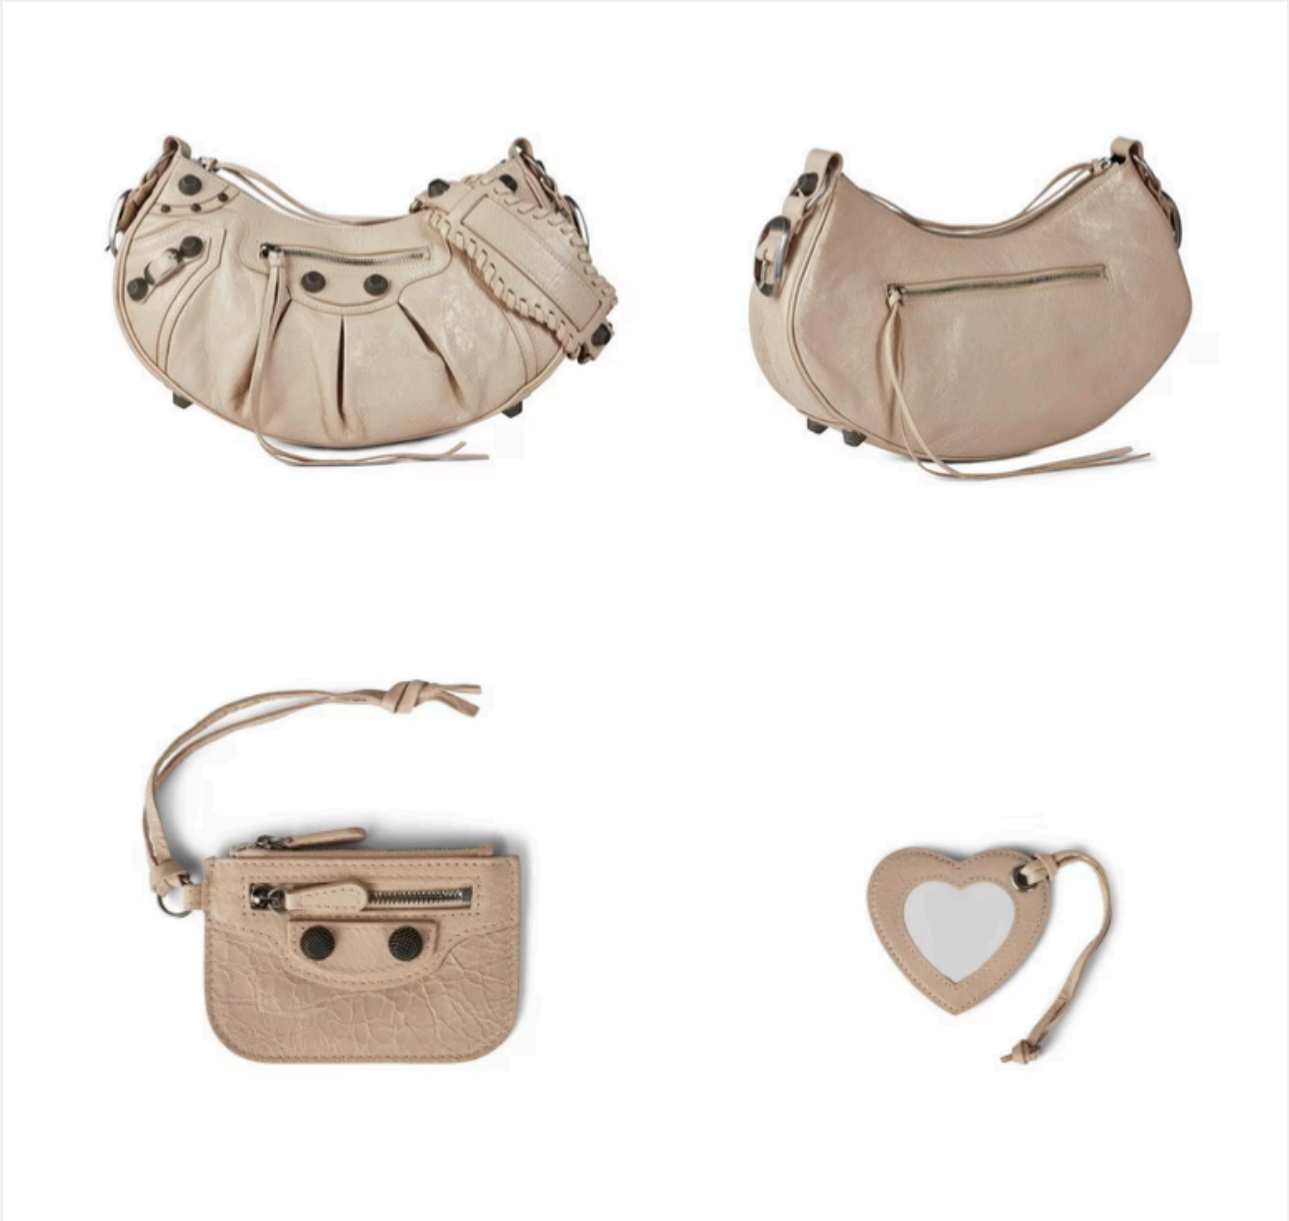

BALENCIAGA LE CAGOLE CROSSBODY BAG black

89,000

BALENCIAGA LE CAGOLE XS CHAIN SHOULDER BAG blk

99,500

Crafted from 100% premium lambskin for a soft touch, this bag is set upon a chain shoulder strap adorned with an attachable heart mirror and zipped wallet embellished with silver buckles and buttons for an edgy aesthetic. Accompanied with matching embellishments to the curved silhouette, this bag features a cotton canvas lining and stitched branded badge for designer recognition secured with a top zip fastening. Complete with luxury branded packaging.

BALENCIAGA LE CAGOLE SMALL BUCKET BAG BLK

118,000

Crafted with Lambskin, this bucket bag features two leather hand-braided handles, adjustable and removable straps, a front zipped pocket, an inner zipped pocket, a removable pouch, and a mirror and is finished with aged-silver hardware. The Balenciaga branding is embedded into the cotton lining

BALENCIAGA CAGOLE SMALL SHOULDER BAG BLK

133,000

Crafted from a premium Arena Lambskin fabrication, this wardrobe staple features an adjustable shoulder strap with a Leather braided shoulder pad for all day comfort, detailed with silver-toned hardware throughout. In a classic curved shape, the main compartment is secured with a full zip fastening with a knotted leather pull tag, complete with a fully cotton canvas lining with one inner zipped pocket. The exterior is embellished with silver-toned hardware throughout with a front zipped pocket with knotted leather pull tag, one removable zipped pouch, one removable heart mirror and a zipped pocket to the back. Sold with a branded dust bag. H 15cm x W