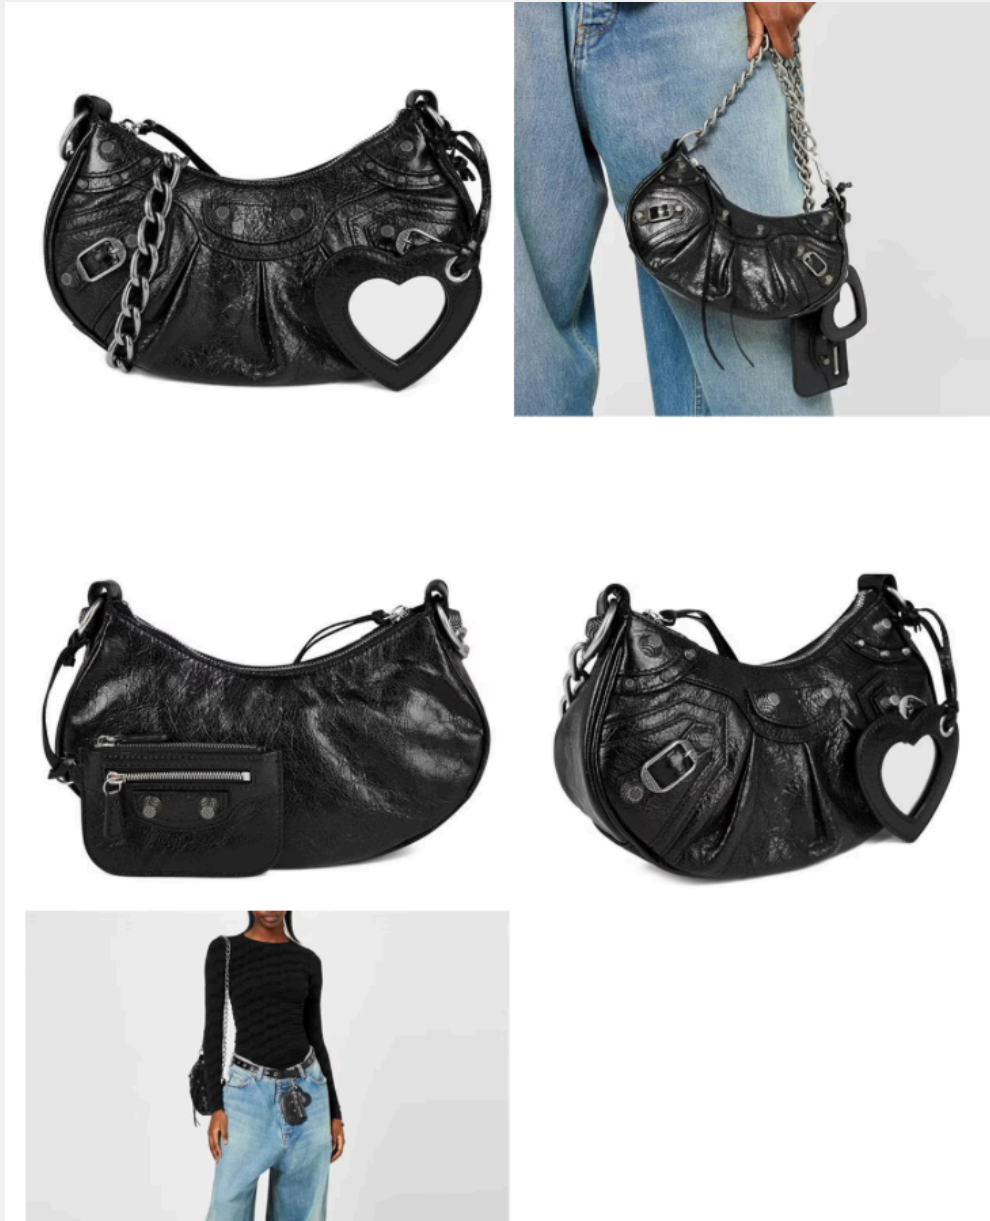

BALENCIAGA NEO CAGOLE XS BAG PINK

115,000

Crafted from 100% Lamb Skin for a soft touch, this bag is adorned with a metal loop adjustable shoulder strap, with a braided shoulder pad for comfort, attachable heart mirror and wallet, embellished with silver buckles, buttons and zip fastenings for an edgy look. The interior features a cotton canvas lining and stitched branded badge for designer recognition. Dimensions : H: 15cm x L: 26 cm x W: 11cm

BALENCIAGA NEO CAGOLE CITY HANDBAG BLACK

129,000

Made from premium lambskin leather in a wrinkled construction, this bag offers two top handles and a detachable shoulder strap to wear hand held, at the elbow or you your shoulder. With a double zipped closure with knotted pullers, this bag is designed with an open main detailed with inner and outer zipped pockets to organise your essentials. Characterised by detachable accessories including a heart shaped mirror and small zipped pouch for your cards and loose

BALENCIAGA LE CAGOLE CROSSBODY BAG black

89,000

BALENCIAGA LE CAGOLE XS CHAIN SHOULDER BAG blk

99,500

Crafted from 100% premium lambskin for a soft touch, this bag is set upon a chain shoulder strap adorned with an attachable heart mirror and zipped wallet embellished with silver buckles and buttons for an edgy aesthetic. Accompanied with matching embellishments to the curved silhouette, this bag features a cotton canvas lining and stitched branded badge for designer recognition secured with a top zip fastening. Complete with luxury branded packaging.

BALENCIAGA LE CAGOLE SMALL BUCKET BAG BLK

118,000

Crafted with Lambskin, this bucket bag features two leather hand-braided handles, adjustable and removable straps, a front zipped pocket, an inner zipped pocket, a removable pouch, and a mirror and is finished with aged-silver hardware. The Balenciaga branding is embedded into the cotton lining