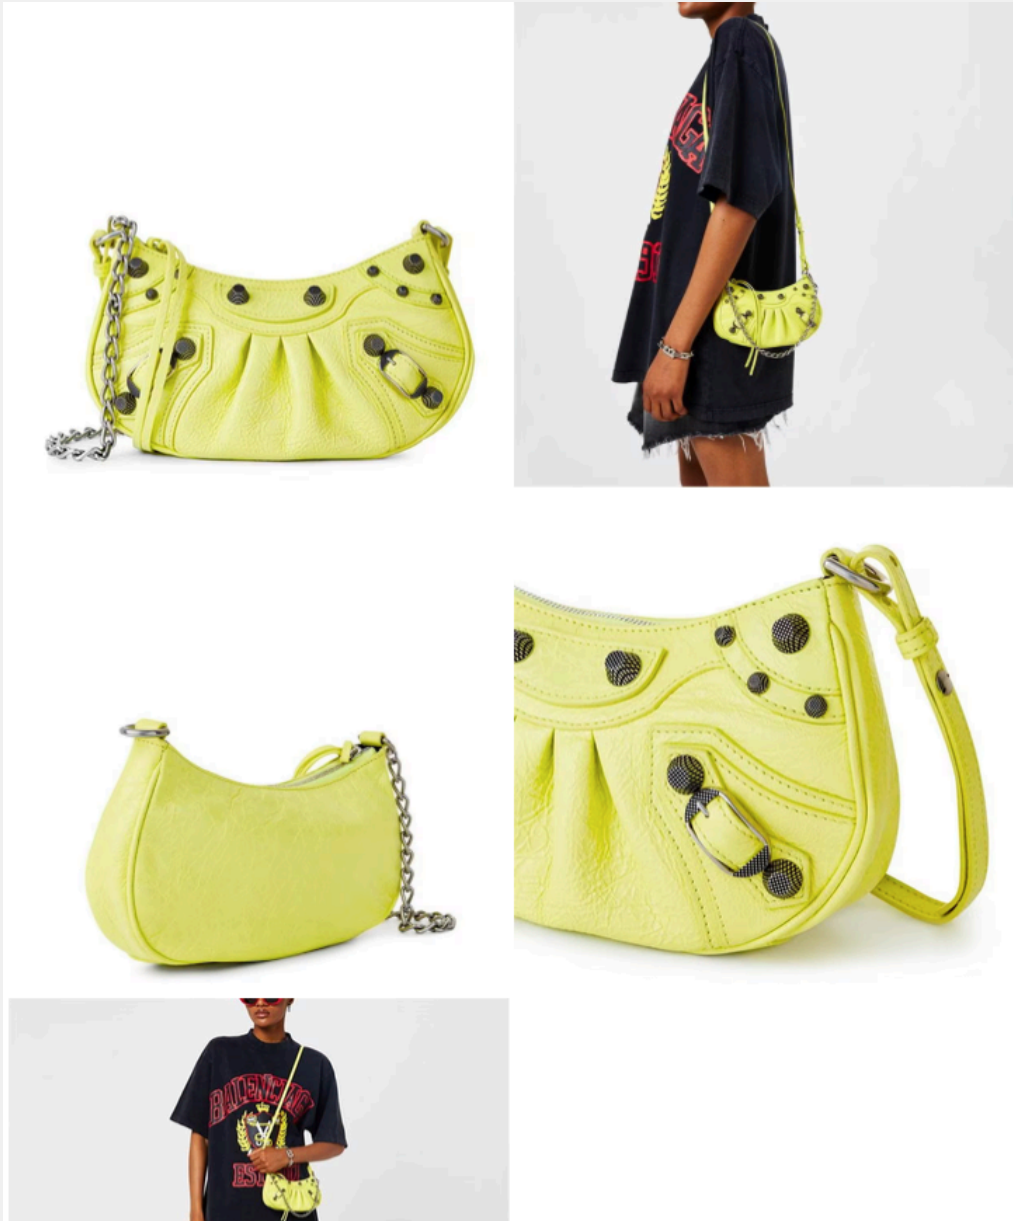

BALENCIAGA LE CAGOLE CHAIN MINI PURSE BLK

67,000

Made from premium lambskin leather in a wrinkled construction, this bag can be worn as a crossbody, shoulder bag or clutch thanks to the detachable leather cross body strap and hooked chain strap. With a zipped closure detailed with a knotted puller, this bag offers an open main with two inner card slots to hold all your smaller essentials. Finished with aged silver toned rivets and buckled detailing adorning the front for a retro 90s-00s aesthetic, this bag is accompanied by luxury branded packaging. Dimensions: L8.2 x H5.1 x W1.7 inch.

BALENCIAGA LE CAGOLE CHAIN MINI PURSE BEIGE BROWN

59,000

Made from premium lambskin leather in a wrinkled construction, this bag can be worn as a crossbody, shoulder bag or clutch thanks to the detachable leather cross body strap and hooked chain strap. With a zipped closure detailed with a knotted puller, this bag offers an open main with two inner card slots to hold all your smaller essentials. Finished with aged silver toned rivets and buckled detailing adorning the front for a retro 90s-00s aesthetic, this bag is accompanied by luxury branded packaging. Dimensions: L8.2 x H5.1 x W1.7 inch.

BALENCIAGA LE CAGOLE CHAIN MINI PURSE TOMTO RED

67,000

Made from premium lambskin leather in a wrinkled construction, this bag can be worn as a crossbody, shoulder bag or clutch thanks to the detachable leather cross body strap and hooked chain strap. With a zipped closure detailed with a knotted puller, this bag offers an open main with two inner card slots to hold all your smaller essentials. Finished with aged silver toned rivets and buckled detailing adorning the front for a retro 90s-00s aesthetic, this bag is accompanied by luxury branded packaging. Dimensions: L8.2 x H5.1 x W1.7 inch.