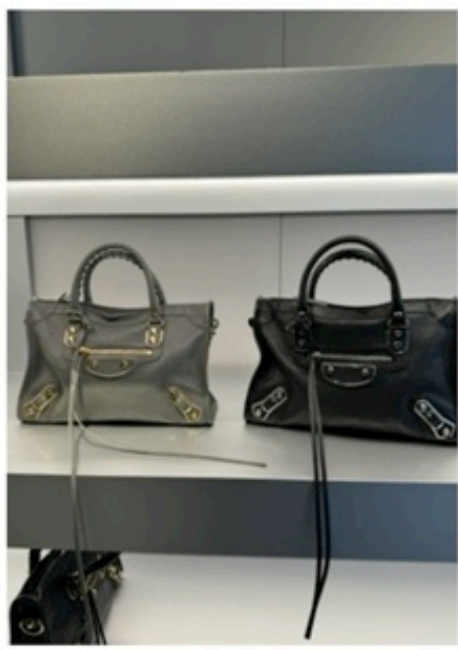

BALENCIAGA SMALL CITY BLACK OR GREY

79,000