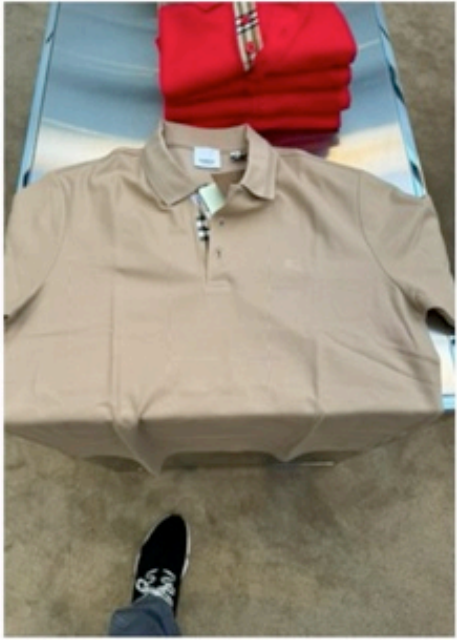

BURBERRY CARRICK TSHIRT (GREENN BLUE  
WHITE CAMEL)

19,000

BURBERRY CH WALLET WITH COIN POUCH

21,000

BURBERRY CHEICK WALLET MONEY CLIP

18,000

BURBERRY DORNOCK CARDIGAN PALE BLUE

23,000

BURBERRY EDDIE POLO SHIRT MENS (RED NAVY  
GREEN GREY)

19,000

BURBERRY EDDIE POLO SHIRT MENS (WHITE  
BLACK BLUE CAMEL)

19,000

BURBERRY EDDISON LIGHT JACKET MENS (INK,  
STEEL BLUE)

34,000

BURBERRY FREDDIE MESSENGER  
33,000