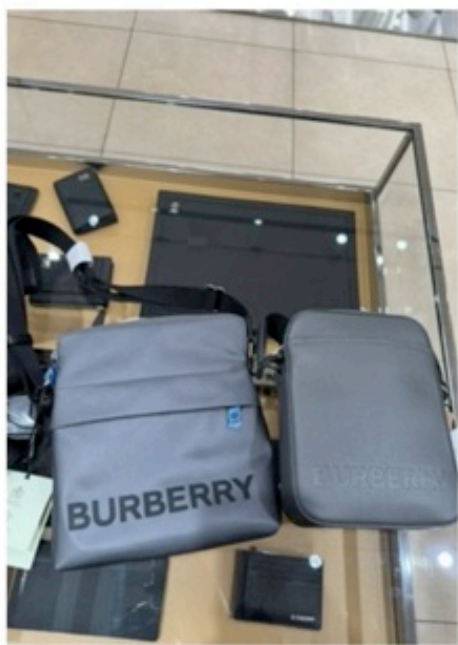

BURBERRY NEO MESSENGER CHARCOAL

21,000