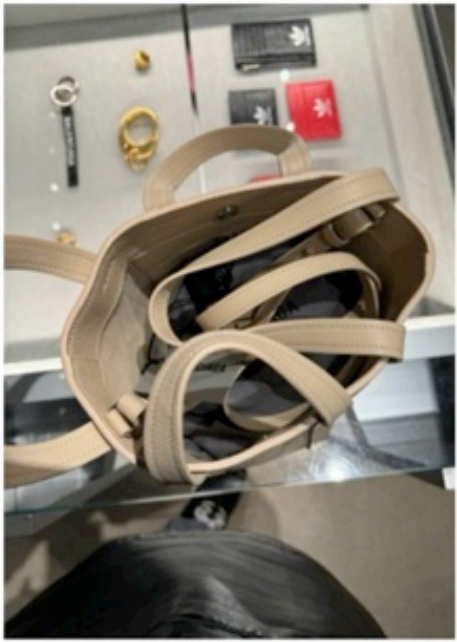

BALENCIAGA EVER 2.0 BUCKET BAG SAND BEIGE

53,000