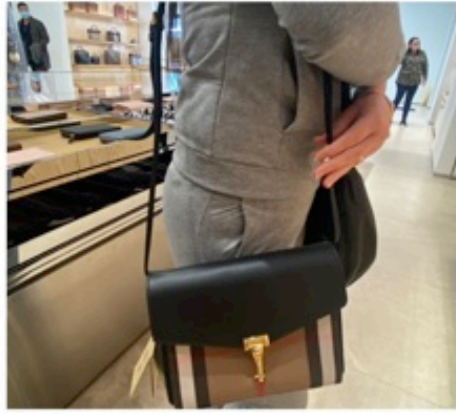

BURBERRY SMALL MACKEN BAG

39,500