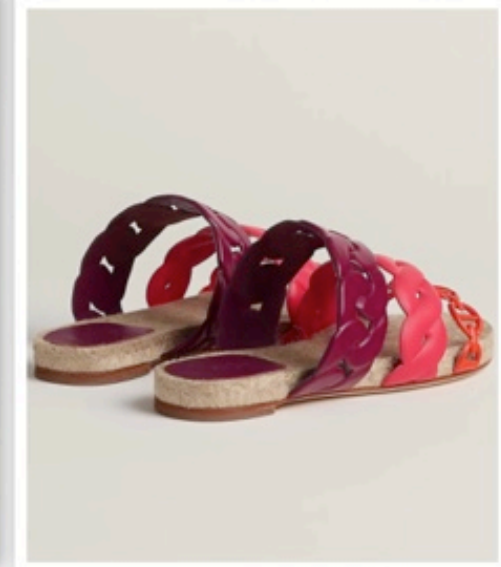

36 , available online only
36.5

36.5 , available online
only

37

37 , available online only
37.5

37.5 , available online
only

38

38 , available online only
38.5

38.5 , available online
only

39

39 , available online only
39.5

39.5 , available online
only

40

40 , available online only
40.5

Oran sandal noir
49,500

Espadrille in Nappa leather with iconic oversized "Chaine Gourmante", "Chaine Torsade" and "Chaine d'Ancre" straps. A perfect model for summer.

35 36 37 38

Gwen espadrille viloet
48,000