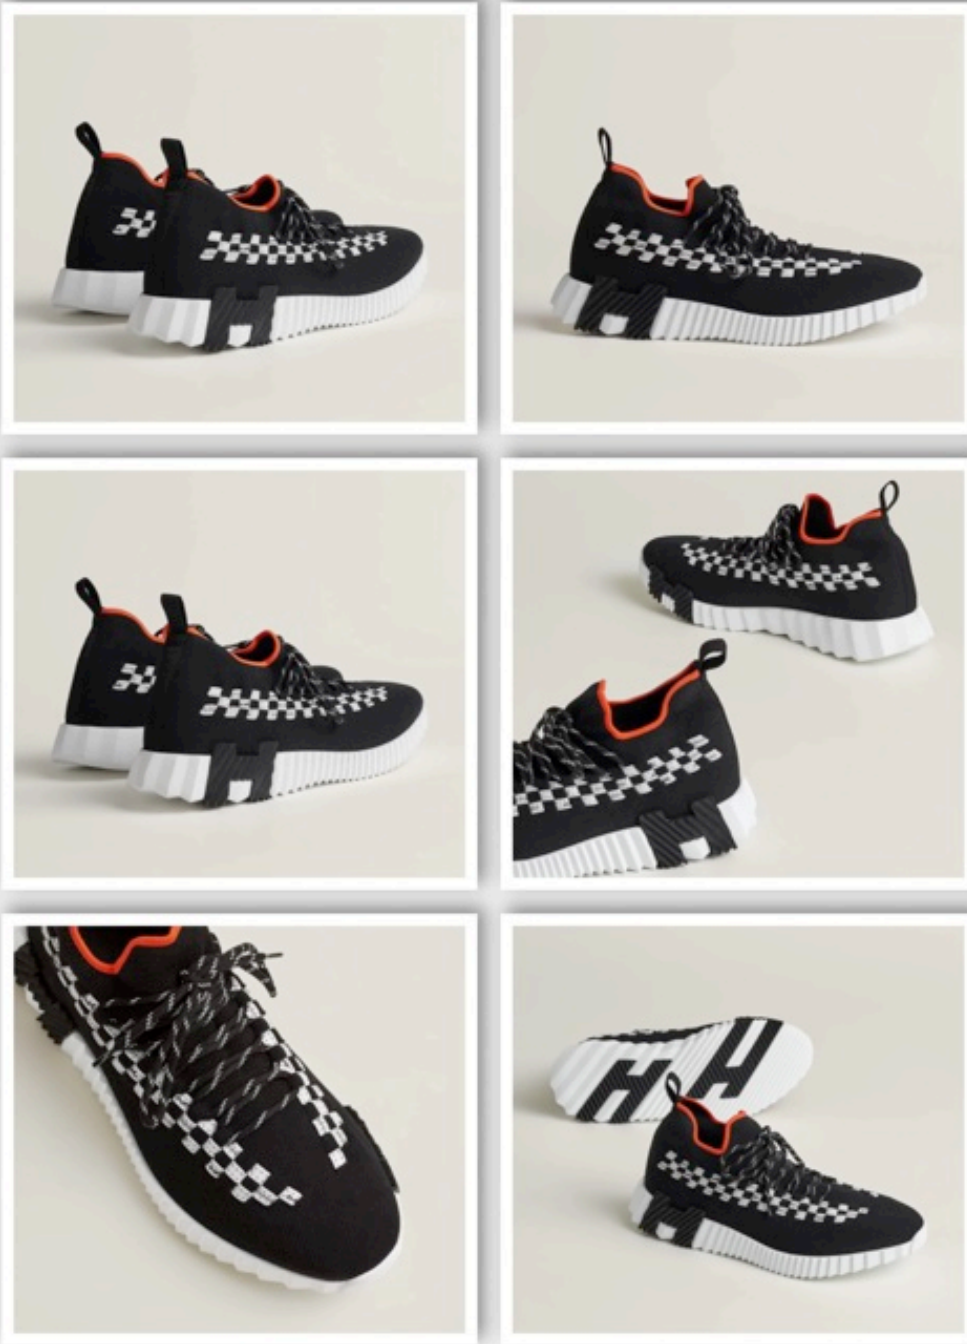

High heel sandal in
suede goatskin with
"H" cut-out detail.
For a chic and
feminine style.

Made in Italy

Heel height: 6 cm

Helia 60 sandals BEIGE ARGILE

62,000

36.5 37 37.5 38 40 41

Helia 60 sandal NOIR
62,000

35 35.5 36.5 37 39

HELIA 60 SANDL MARRON MAHOGANY

62,000

35 35.5 36 36.5 37 38 38.5
39 40 41

HELIA 60 SANDALS NATUREL
62,000

40.5 41 41.5 42 42.5 44.5
45

MENS Flex slip-on sneaker MULTI COL WHITE

64,000

40 40.5 41 41.5 42 42.5 43
44 45

MENS Flex slip-on sneaker MULTI COLOUR NOIR

64,000

36 36.5 37 37.5 38 39 39.5
40 41

Flex slip-on sneaker multi white LADIES
63,000

35

35 , available online only
35.5

35.5 , available online
only