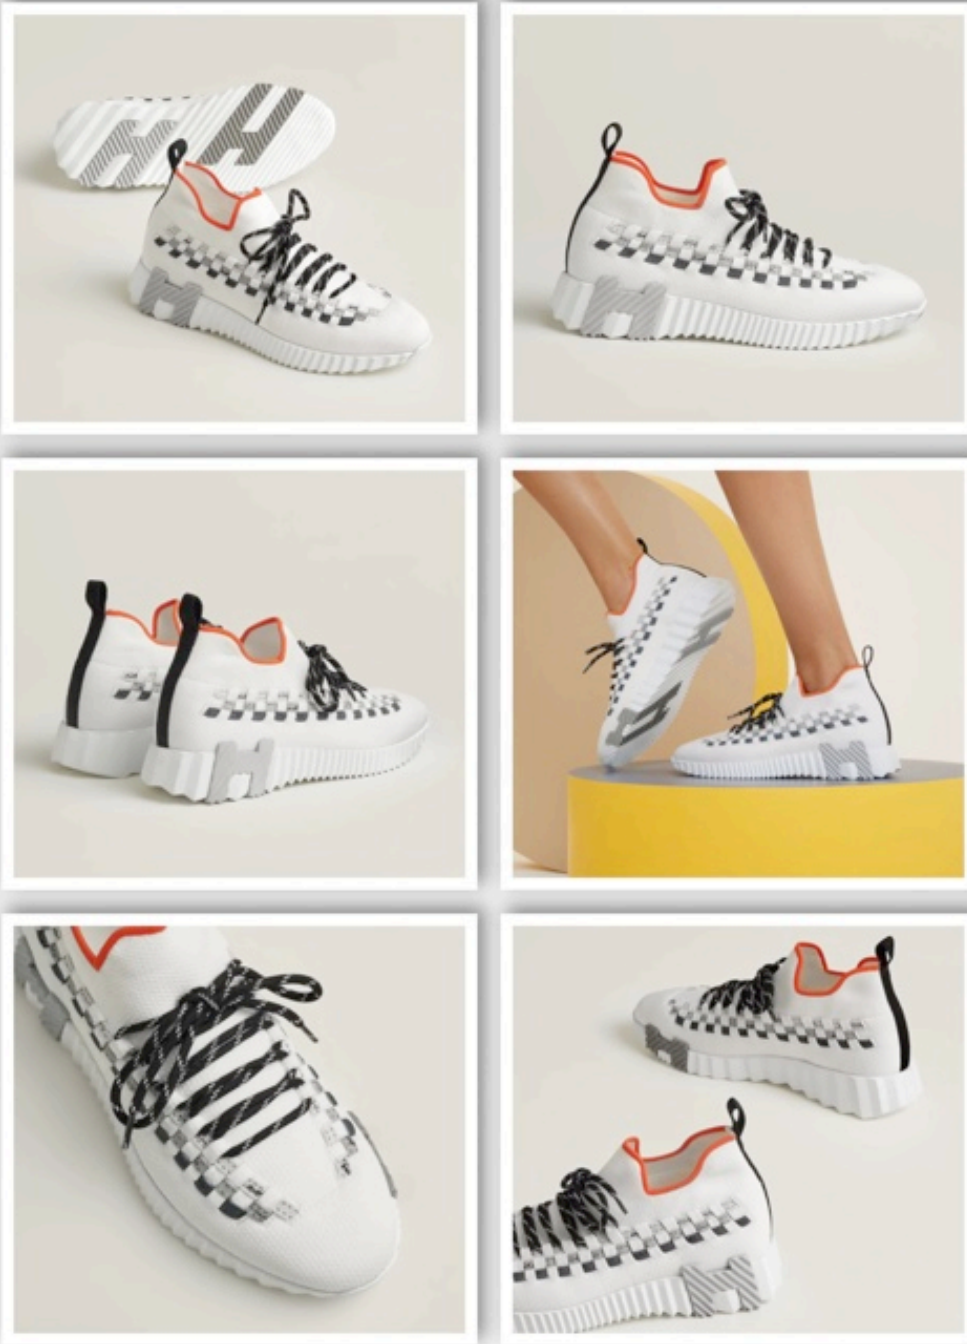

High heel sandal in
suede goatskin with
"H" cut-out detail.
For a chic and
feminine style.

Made in Italy

Heel height: 6 cm

Helia 60 sandals BEIGE ARGILE

62,000

36.5 37 37.5 38 40 41

Helia 60 sandal NOIR
62,000

35 35.5 36.5 37 39

HELIA 60 SANDL MARRON MAHOGANY

62,000

35 35.5 36 36.5 37 38 38.5
39 40 41

HELIA 60 SANDALS NATUREL
62,000

40.5 41 41.5 42 42.5 44.5
45

MENS Flex slip-on sneaker MULTI COL WHITE

64,000

40 40.5 41 41.5 42 42.5 43
44 45

MENS Flex slip-on sneaker MULTI COLOUR NOIR

64,000

36 36.5 37 37.5 38 39 39.5
40 41

Flex slip-on sneaker multi white LADIES
63,000

35

35 , available online only
35.5

35.5 , available online
only