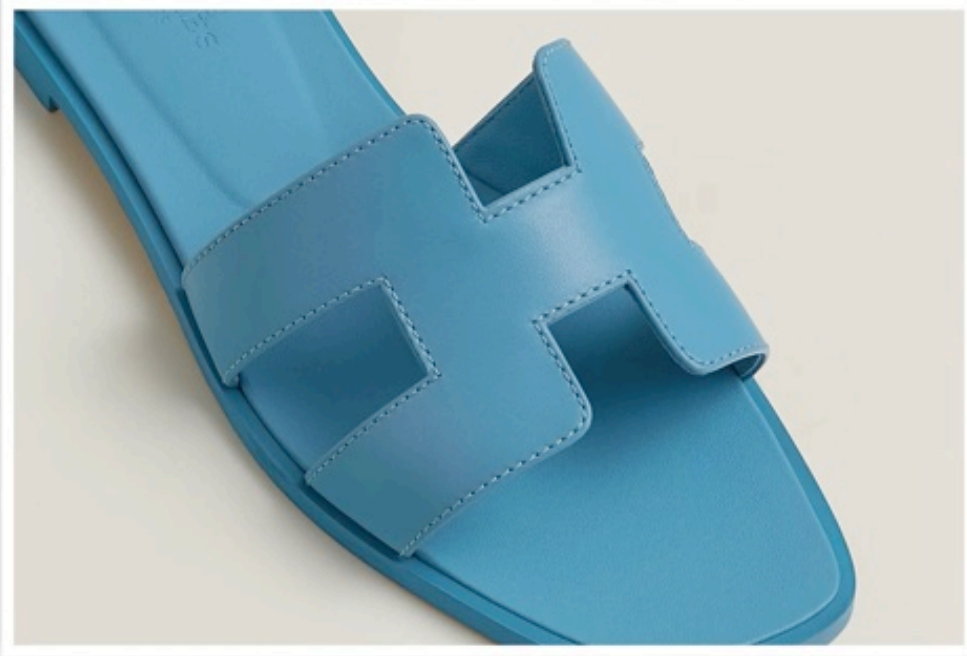

ORAN SANDAL BLEU CAMEO

49,500