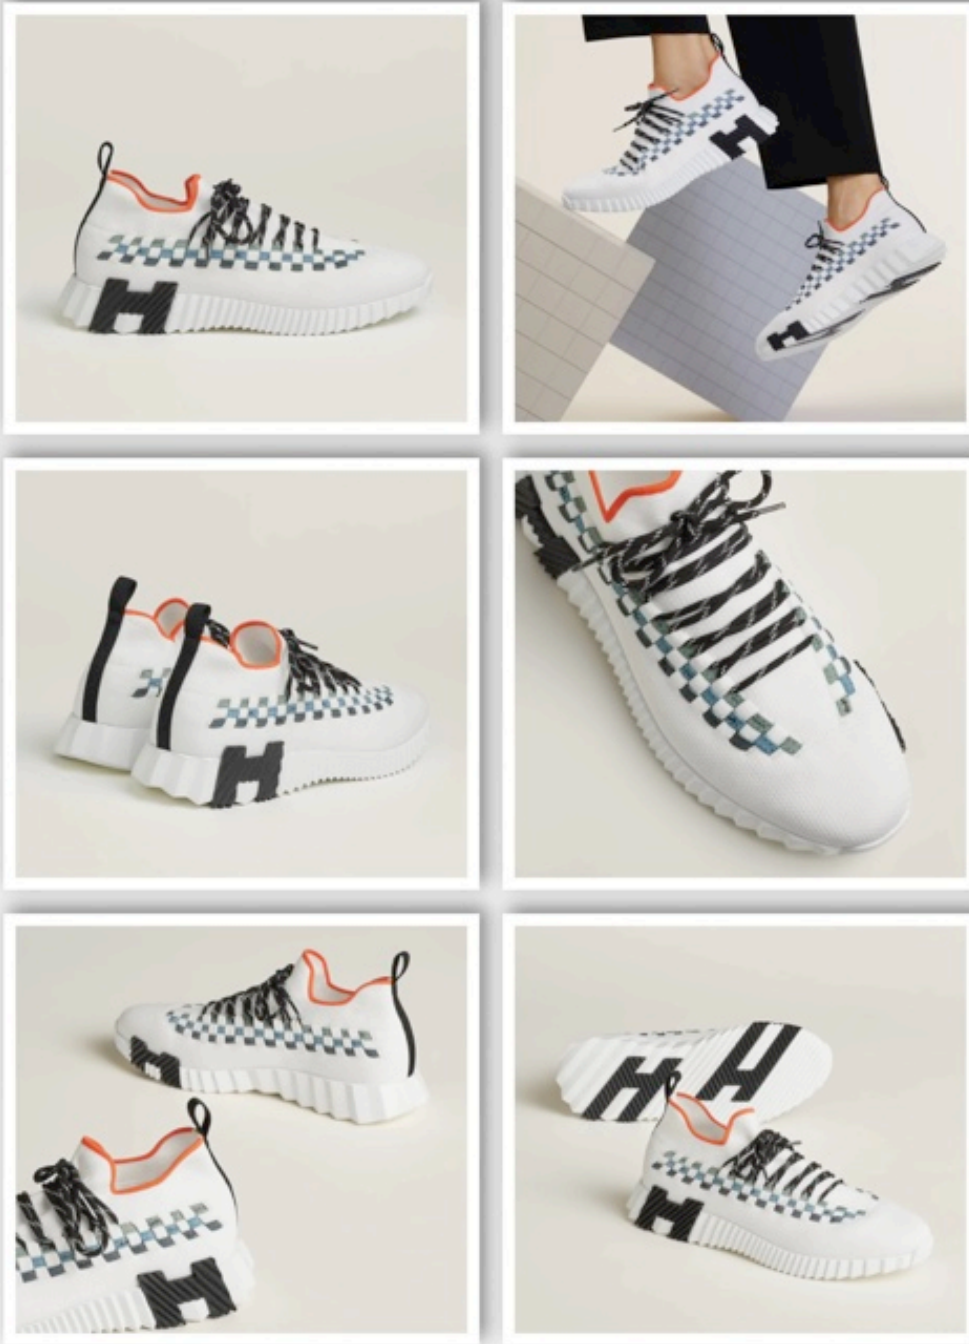

40.5 41 41.5 42 42.5 44.5
45

MENS Flex slip-on sneaker MULTI COL WHITE

64,000