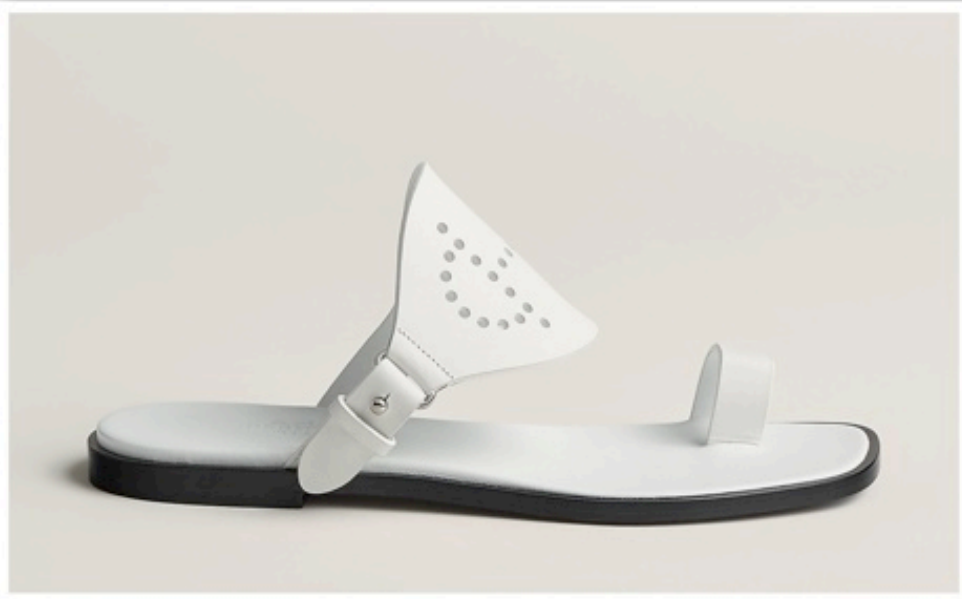

56,000

36

36 , available online only
37

37 , available online only
37.5

37.5 , available online
only
38

38 , available online only
38.5

38.5 , available online
only

HERA SANDAL BLANC