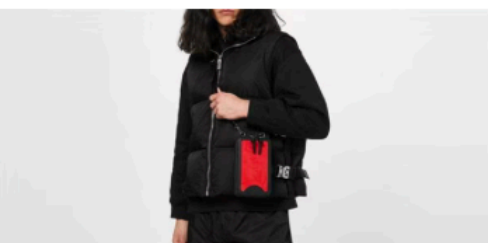

45,000

41/42/43/44/45

CHRISTIAN LOUBOUTIN CARASKY LEATHER CROSSBODY BAG BLACK

43,000

smooth leather styled in a structured silhouette for a wardrobe staple piece. Boasting a sleek black colourway detailed with tonal stitching to the seams, this bag is embellished with maxi studs and spikes to the clasp nodding to house codes. With a flap lid opening up to reveal one main compartment accompanied with two further compartments, this bag offers two card holder slots and zipped pocket trimmed with a red leather lining for an instantly recognisable finish. Set upon an adjustable and detachable crossbody strap, this bag is perfect for style day-to-evening. H 14cm x W 20cm x D 7cm