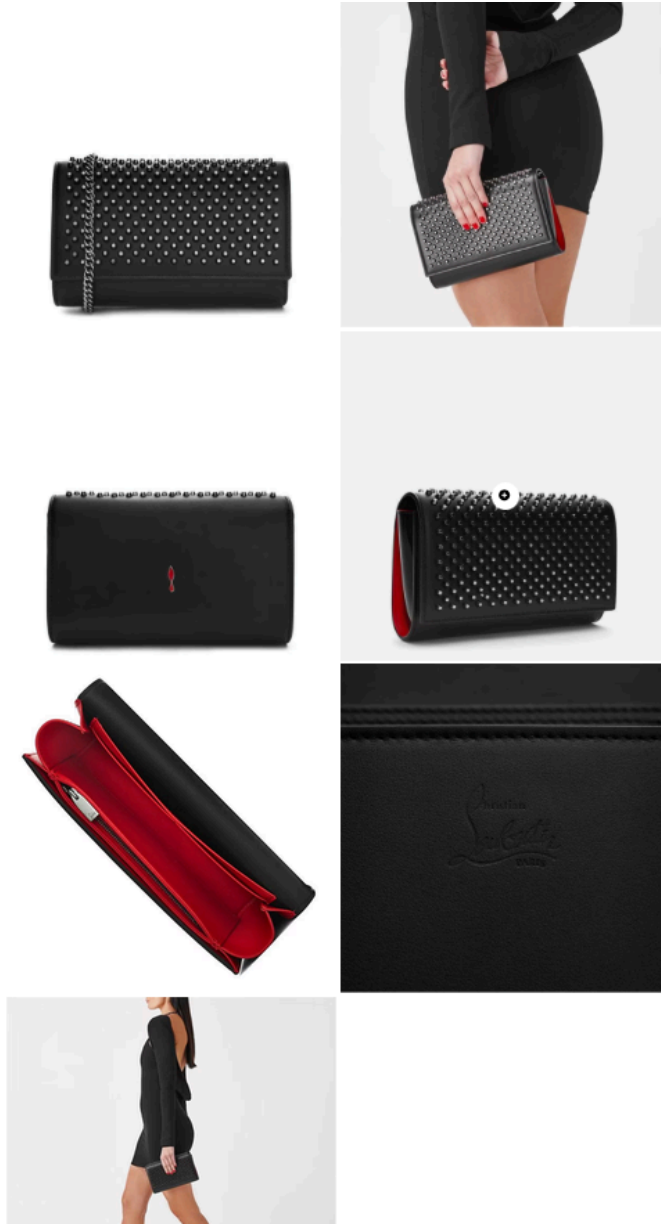

71,000

- 100% leather
- Clasp fastening
- Clasp fastening, carry handles, signature red lining, silver-toned hardware, interior pouch, logo lettering, doodle, studs comes with dust bag
- Height 30cm, width 38cm, depth 13cm

CHRISTIAN LOUBOUTIN CABATA LARGE TOTE BAG BLACK SIL

83,000

- 100% leather
- Clasp fastening
- Clasp fastening, carry handles, signature red lining, silver-toned hardware, interior pouch, logo lettering, doodle, studs comes with dust bag
- Height 30cm, width 38cm, depth 13cm

CHRISTIAN LOUBOUTIN PALOMA CHAIN BAG BLK/SILVER

69,000

a detachable shoulder strap and a press stud closure. This style is finished with contrasting print panels and the brands signature stud detailing to the front flap. H: 15cm, W: 23cm, D: 6cm. Dust bag and box included.