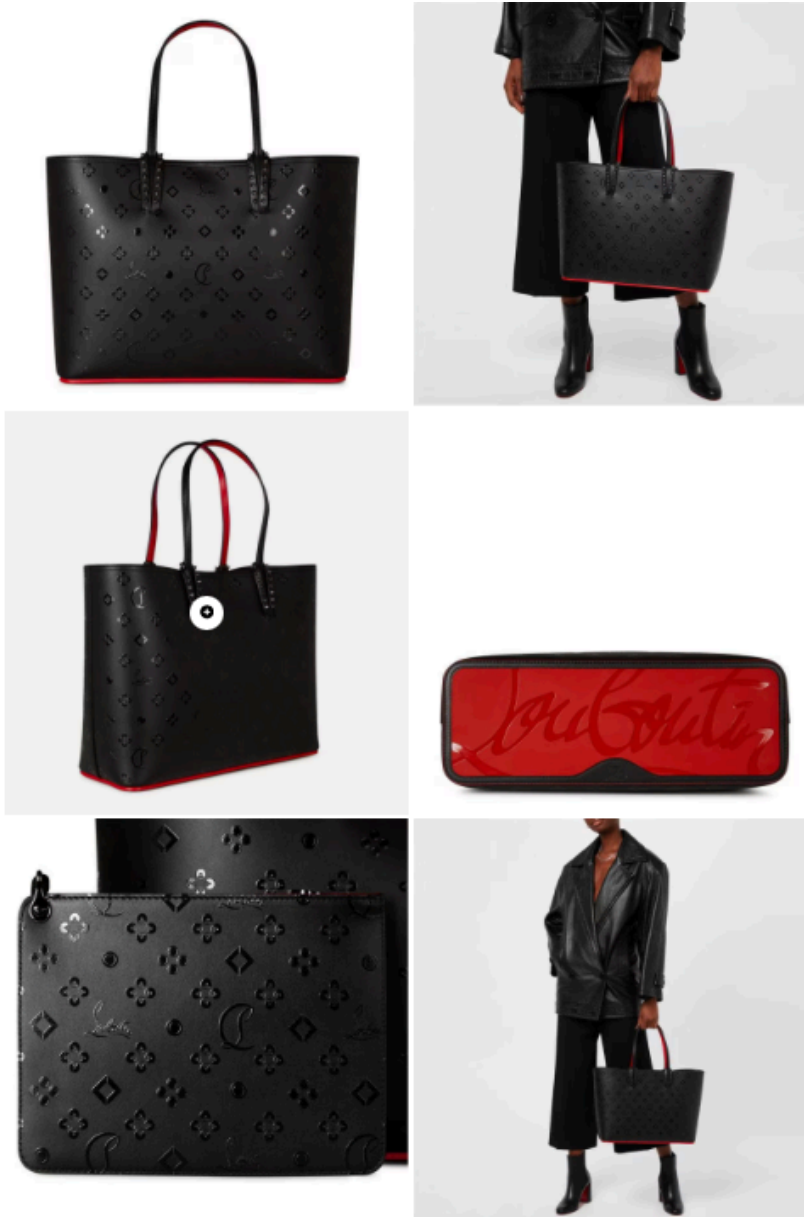

CHRISTIAN LOUBOUTIN SMALL CABATA TOTE BAG BLACK

58,000

Made from a smooth calf leather decorated with the Loubinthesky print, this tote provides twin top handles and a detachable adjustable leather strap so you can wear in your hand or as a crossbody. With a clasp closure to the middle, the Cabata has a spacious open main so you can carry all of your day-to-day essentials. With the iconic Louboutin red lining the inside and straps alongside a rubber bottom inspired by Maison Christian Louboutin sneakers, this small tote is finished with silver toned spikes outlining the top straps. Accompanied by luxury branded packaging. Dimensions: 175 x 240 x 90 mm.

CHRISTIAN LOUBOUTIN LOUBITOWN LEATHER CROSSBODY BAG WHT ORNGE

53,000

Crafted from a leather construction in a boxy silhouette, this bag is defined with the labels iconic spike detailing to the rubber trim while the jacquard canvas crossbody strap allows for versatile styling. Adorned with a full zip closure opening up to reveal a spacious main compartment with one slip pocket and six card holder slots, two further zipped pockets offer ample storage while Christian Louboutin branding embellished to the front adds a signature designer stamp. Dimensions: H 14cm x W 20cm x D 7cm

CHRISTIAN LOUBOUTIN CABATA LOUBINTHESKY TOTE BAG BLACK

88,000

Crafted from a smooth leather construction, this large silhouette is defined with shiny motif repeated all-over for a playful touch while the Louboutin signature accented to the front adds a designer stamp. Set upon two grab handles accompanied with a detachable inner pouch, this bag is embellished with the houses signature stud details for an edgy touch while the iconic red finish to the interior and base nods to the labels iconic red sole shoes. Dimensions: H 30cm x W 38cm x W 34cm