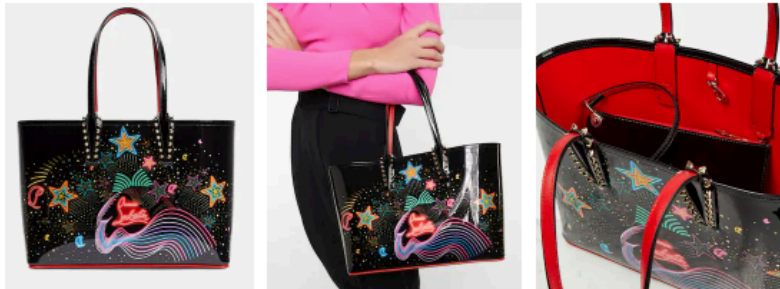

- Closure: magnetic-tab fastening
- Comes with dust bag
- Back pocket

CHRISTIAN LOUBOUTIN CARASKY MINI BUCKET BAG BLACK RED

75,000

Made from a premium calfskin leather, this bag is designed with an adjustable leather strap to wear at the shoulder or as a cross body. With a fold over gold toned clasp closure revealing a spacious main with an internal card slot to easily organise your essentials. Lined with the iconic Louboutin shade of red, this bag is finished with the iconic Louboutin spikes adorning the sides and clasp. Accompanied by luxury branded packaging. Dimensions: 180 x 160 x 12 mm.

CHRISTIAN LOUBOUTIN LOUBIFUNK BACKPACK BLK

75,000

premium practicality with two spacious zipped compartments with card holder slots lined in the brand's signature Loubi red colour. Crafted in Italy in premium leather, the brand adds its signature touch with punky spikes in a silver-toned hardware to the front and logo lettering debossed along on the borders. Carry this bag with comfort either across the body or in the hand with the mesh panel back and padded adjustable shoulder strap. H: 23cm x L: 20cm x D: 7cm.