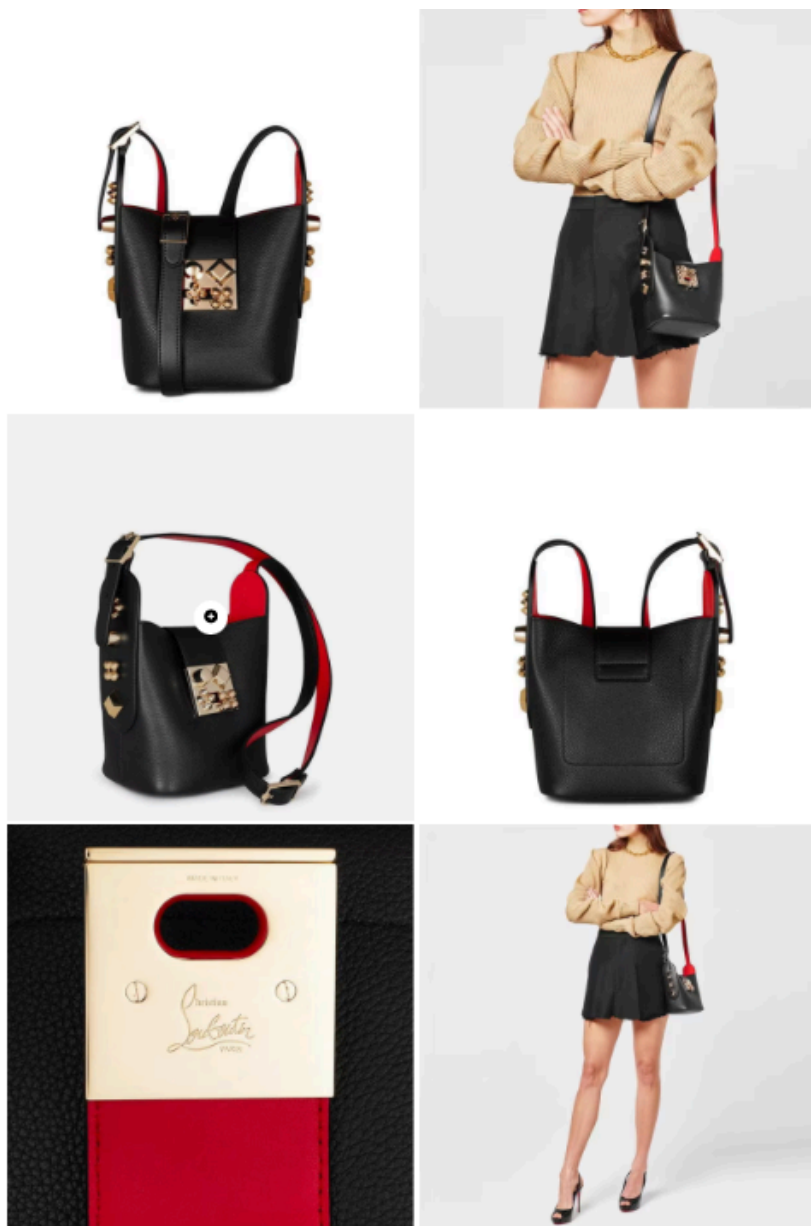

CHRISTIAN LOUBOUTIN CABATA LOUBINTHESKY TOTE BAG WHITE

79,500

Crafted from a smooth leather construction, this large silhouette is defined with shiny motif repeated all-over for a playful touch while the Louboutin signature accented to the front adds a designer stamp. Set upon two grab handles accompanied with a detachable inner pouch, this bag is

CHRISTIAN LOUBOUTIN LOUBITOWN MESH MESSENGER CROSSBODY BAG BLACK

65,000

Adorned in a sleek boxy silhouette, this accessory is crafted with a black mesh fabrication to the exterior layering the loubi red background for a striking touch. Detailed with rubber trims to the seams embellished with stud spikes nodding to designer aesthetics, this accessory offers two top zip fastenings while the interior offers an array of card holder slots for ample storage. Complete with a front zip pocket, this bag is set upon a Christian Louboutin embossed canvas strap for versatile styling while the look is signed off with a CL embellishment. Dimensions: H 15cm x W 21cm x D 5cm

- Closure: magnetic-tab fastening
- Comes with dust bag
- Back pocket

CHRISTIAN LOUBOUTIN CARASKY MINI BUCKET BAG BLACK RED

75,000

Made from a premium calfskin leather, this bag is designed with an adjustable leather strap to wear at the shoulder or as a cross body. With a fold over gold toned clasp closure revealing a spacious main with an internal card slot to easily organise your essentials. Lined with the iconic Louboutin shade of red, this bag is finished with the iconic Louboutin spikes adorning the sides and clasp. Accompanied by luxury branded packaging. Dimensions: 180 x 160 x 12 mm.