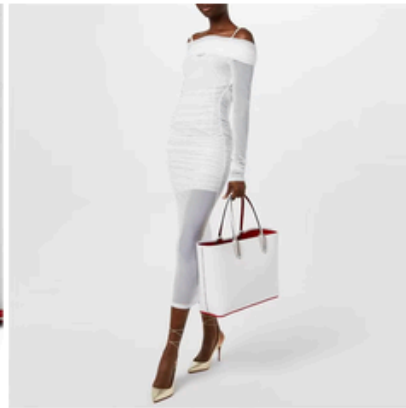

CHRISTIAN LOUBOUTIN CABATA LOUBINTHESKY TOTE BAG WHITE

79,500

Crafted from a smooth leather construction, this large silhouette is defined with shiny motif repeated all-over for a playful touch while the Louboutin signature accented to the front adds a designer stamp. Set upon two grab handles accompanied with a detachable inner pouch, this bag is