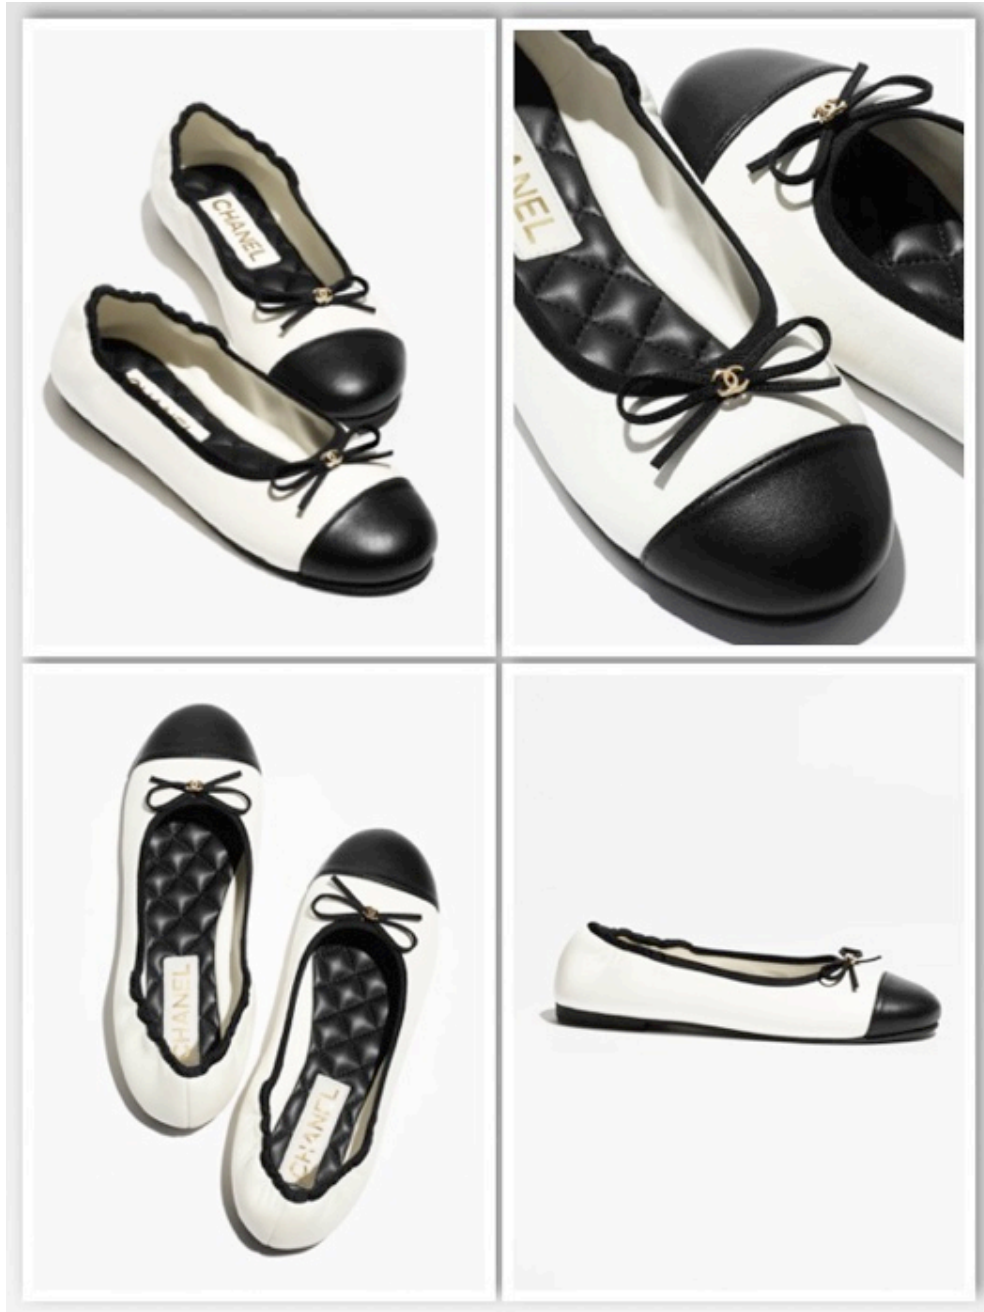

BALLET FLATS

Chanel shoes

58,000

BALLET FLATS Aged Calfskin

Chanel shoes

59,000

BALLET FLATS Black

Chanel shoes

57,000

BALLET FLATS Calfskin & Lambskin Black

Chanel shoes

82,000

BALLET FLATS Printed Lambskin & Patent Calfskin Black

Chanel shoes

63,000

BALLET FLATS Printed Lambskin & Patent Calfskin Grey & Black

Chanel shoes

63,000

BALLET FLATS White & Black

Chanel shoes

57,000

ESPADRILLES

Chanel shoes

52,000