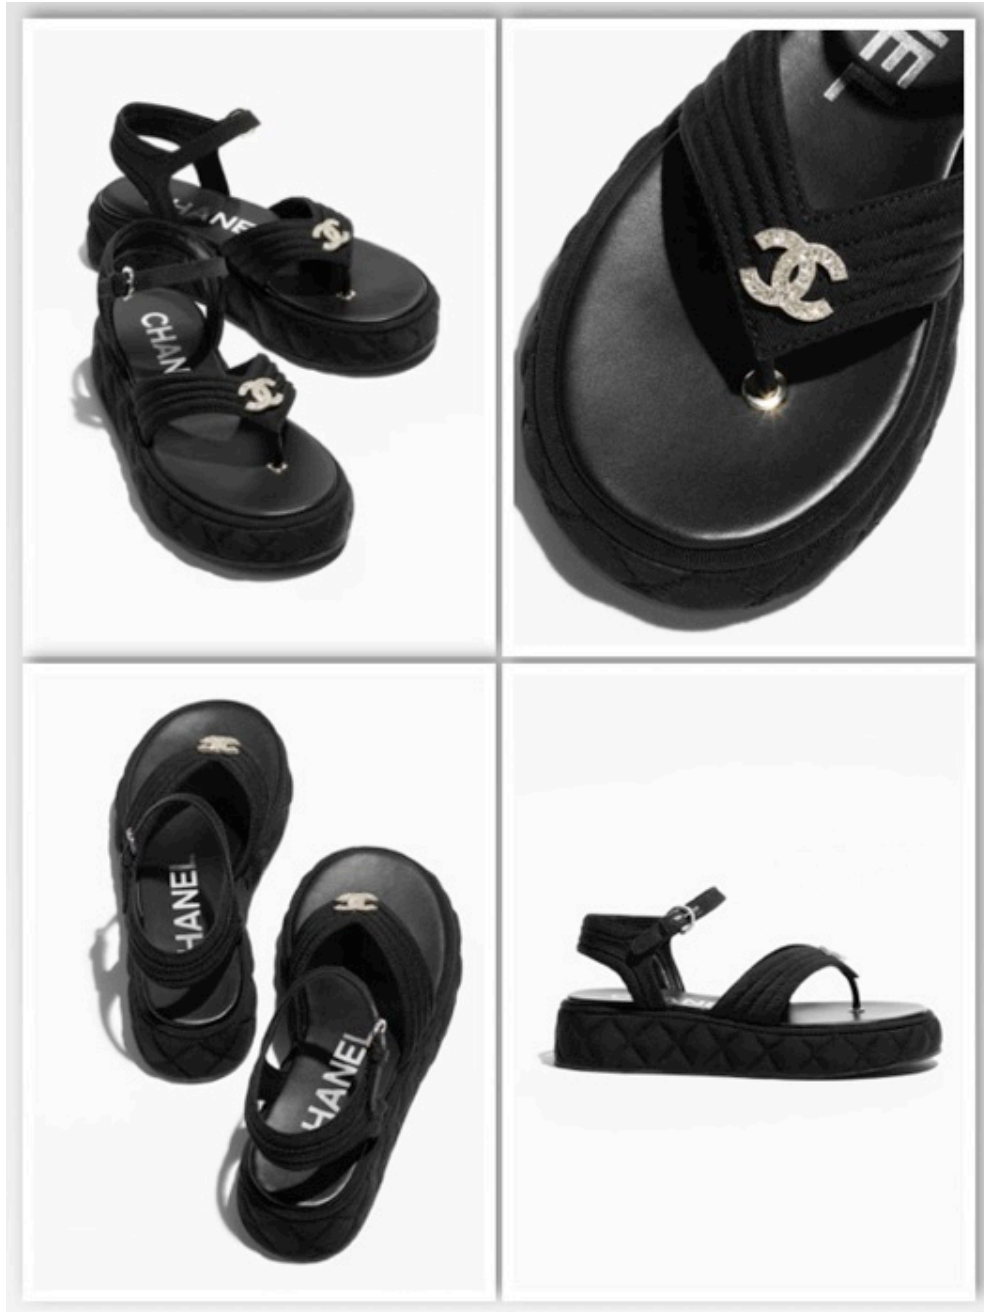

Chanel shoes

86,000

SANDALS Black

Chanel shoes

97,000

SANDALS Grosgrain

Chanel shoes

84,000