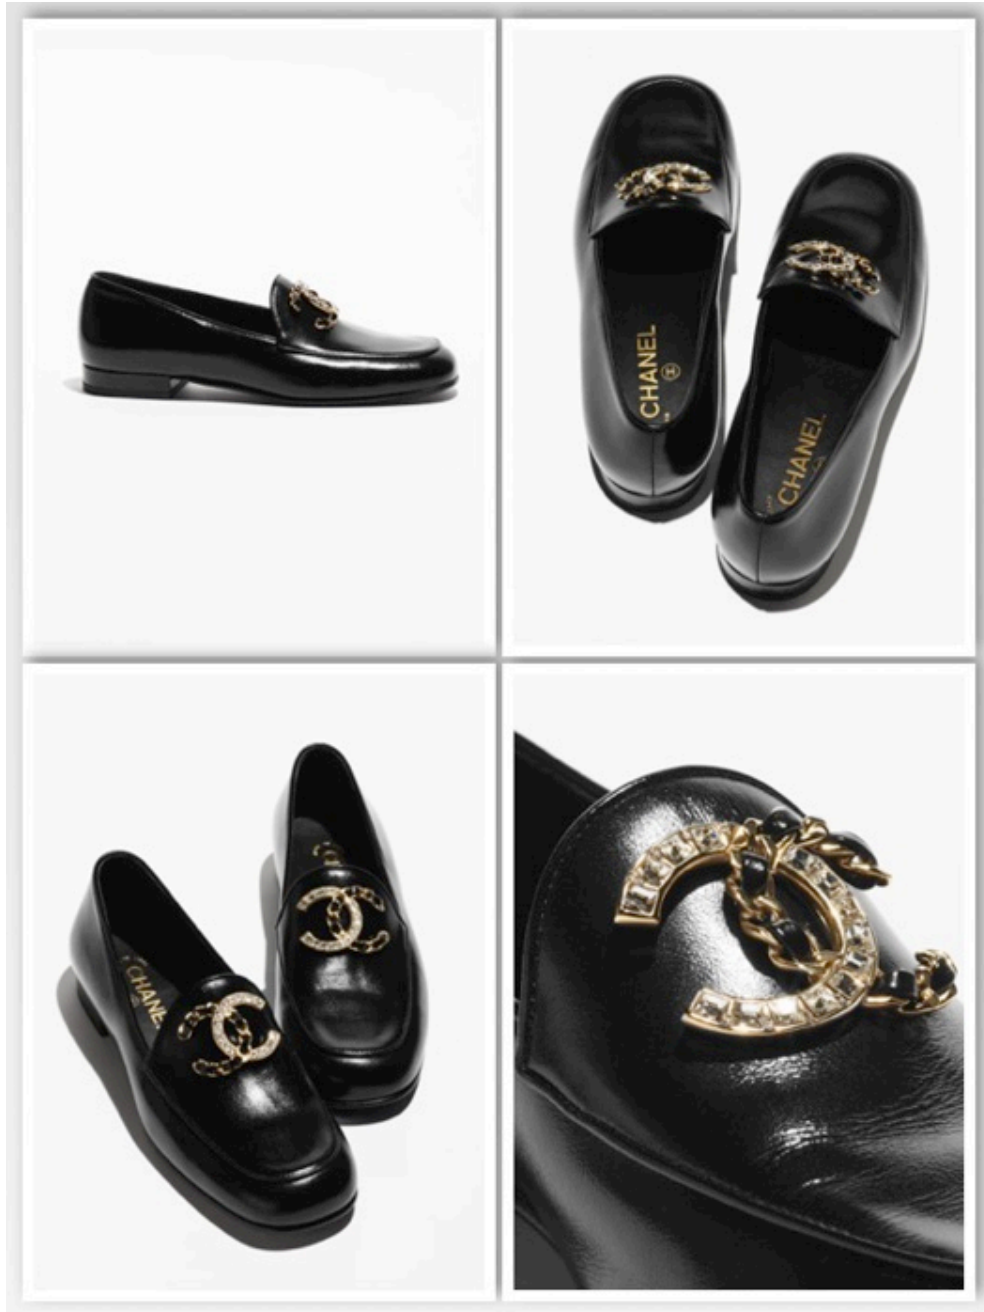

MOCCASINS Shiny Calfskin, Strass & Metal

Chanel shoes

85,000