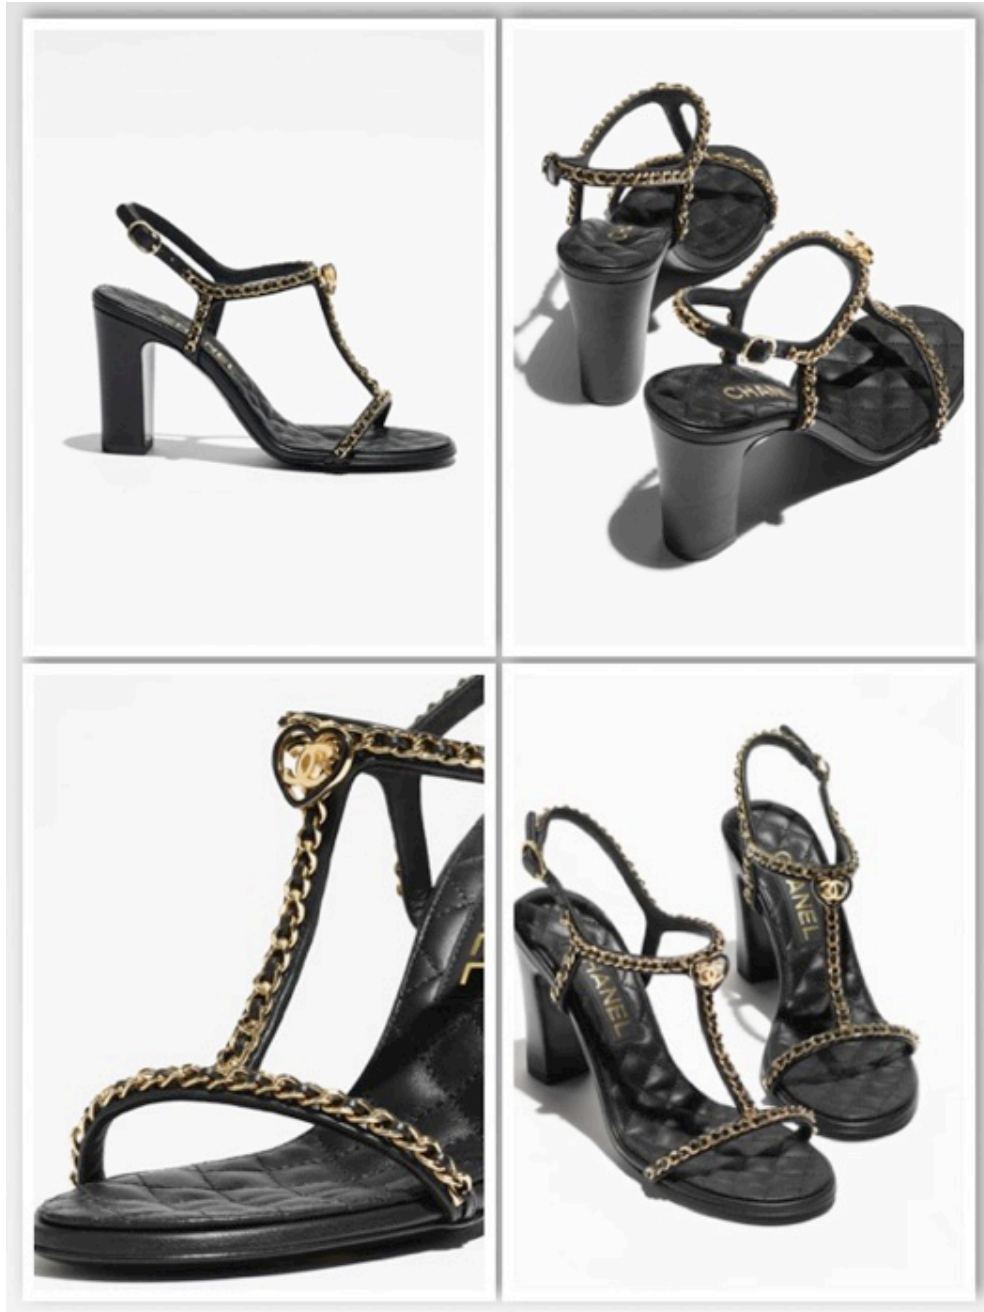

SANDALS Black

Chanel shoes

97,000