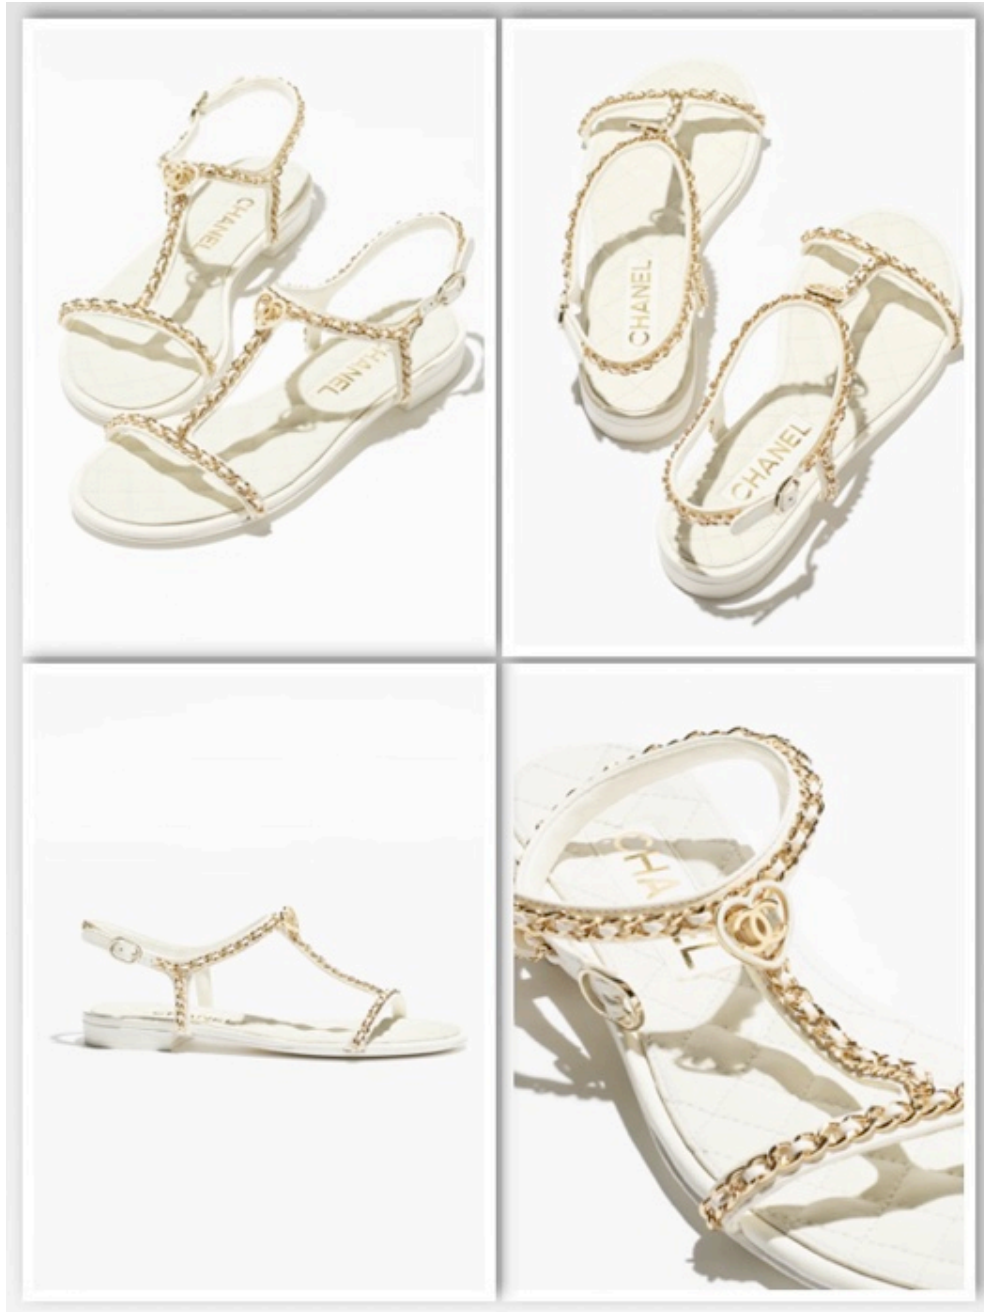

SANDALS White

Chanel shoes

89,000