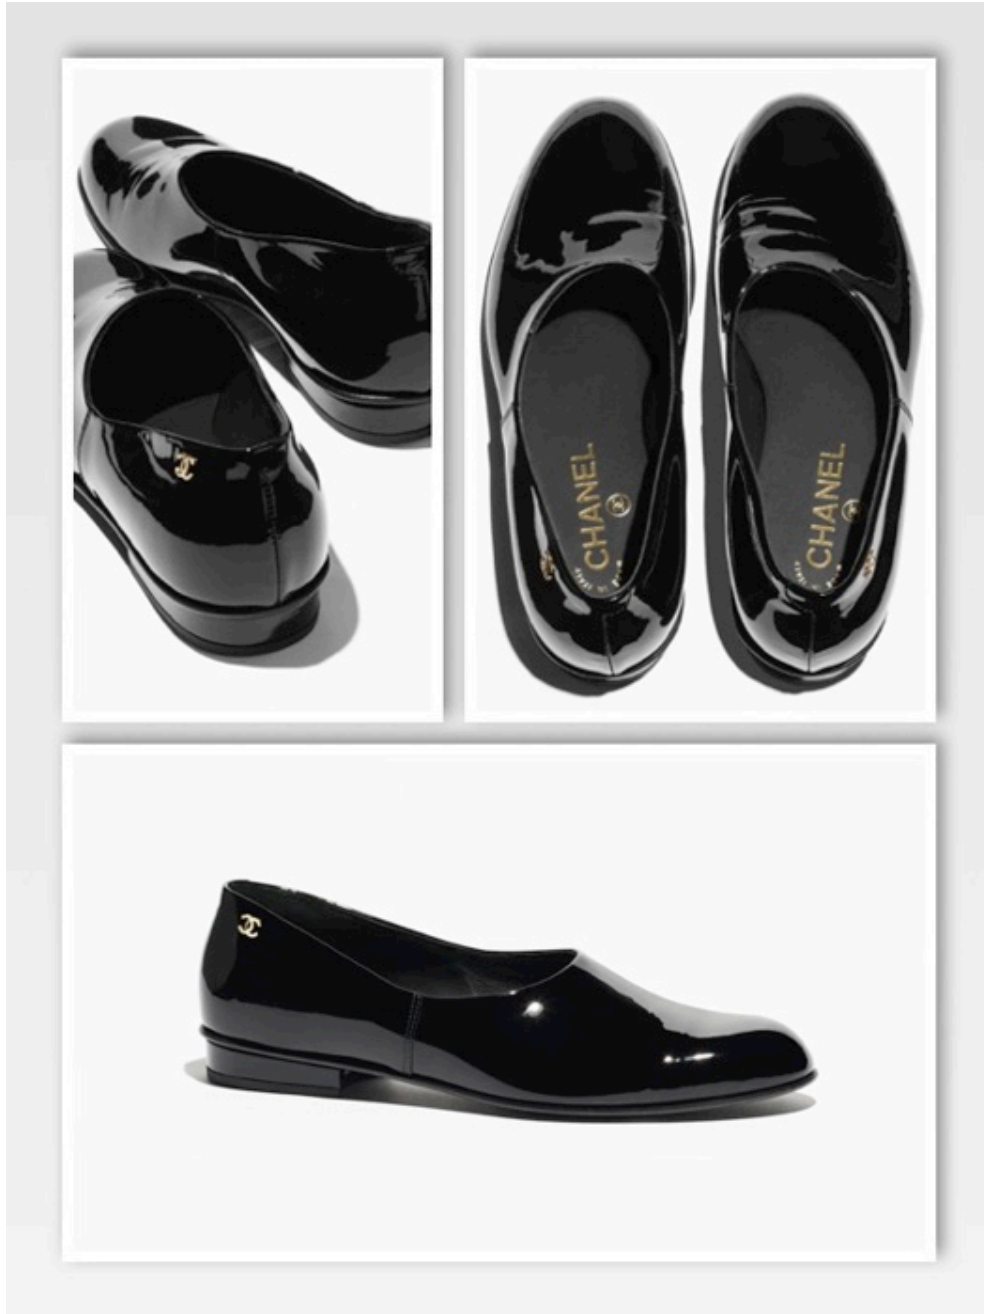

Chanel shoes

87,000

MOCCASINS Calfskin Dark Grey

Chanel shoes

98,000

MOCCASINS Calfskin Grey

Chanel shoes

83,000

MOCCASINS Crumpled Shiny Lambskin

Chanel shoes

86,000

MOCCASINS Patent Calfskin

Chanel shoes

73,000

MOCCASINS Shiny Calfskin Black

Chanel shoes