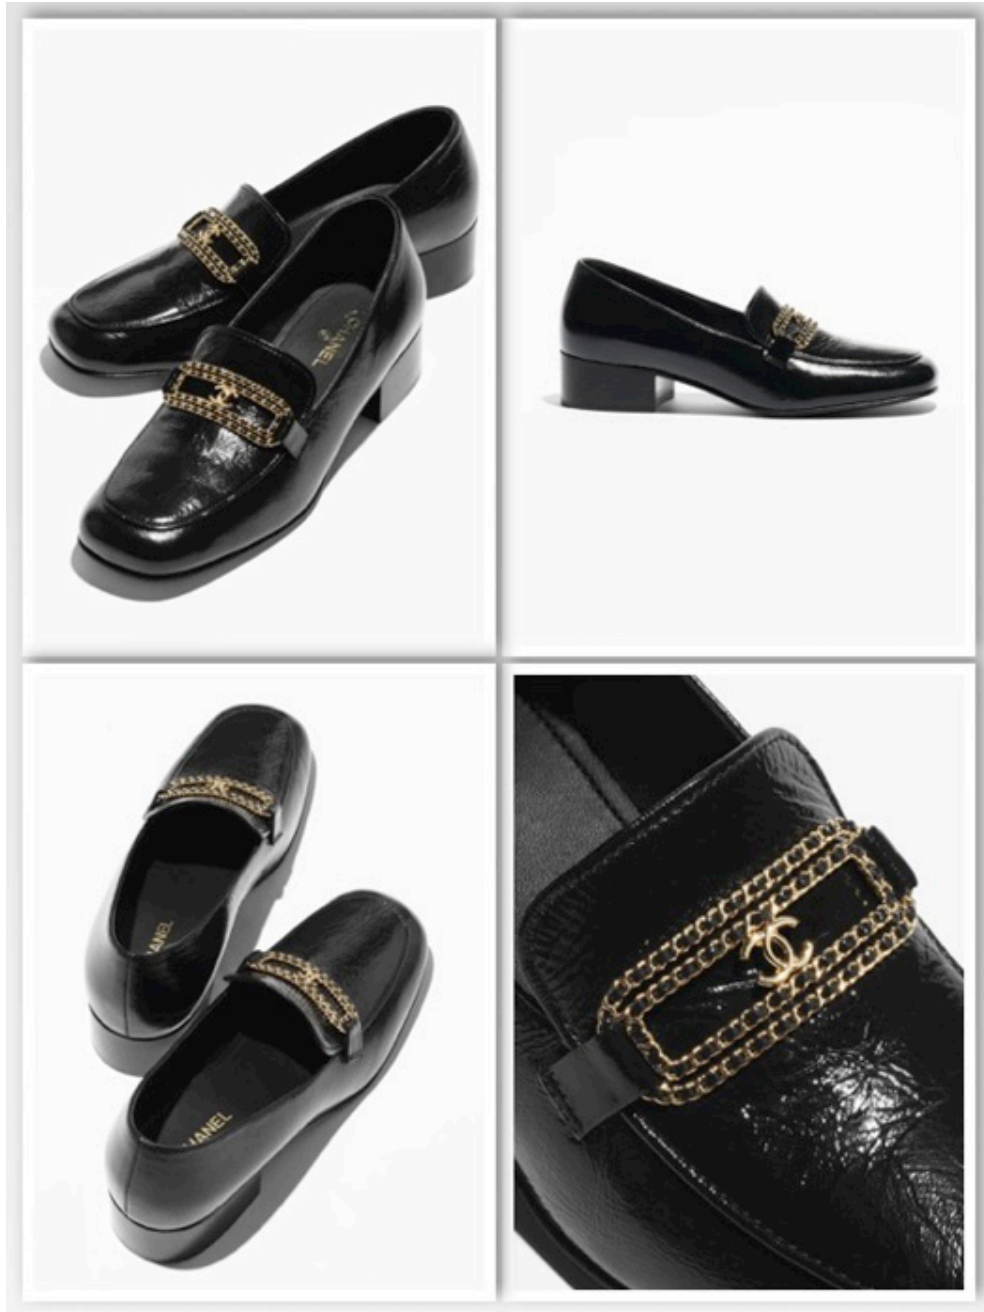

MOCCASINS Crumpled Shiny Lambskin

Chanel shoes

86,000