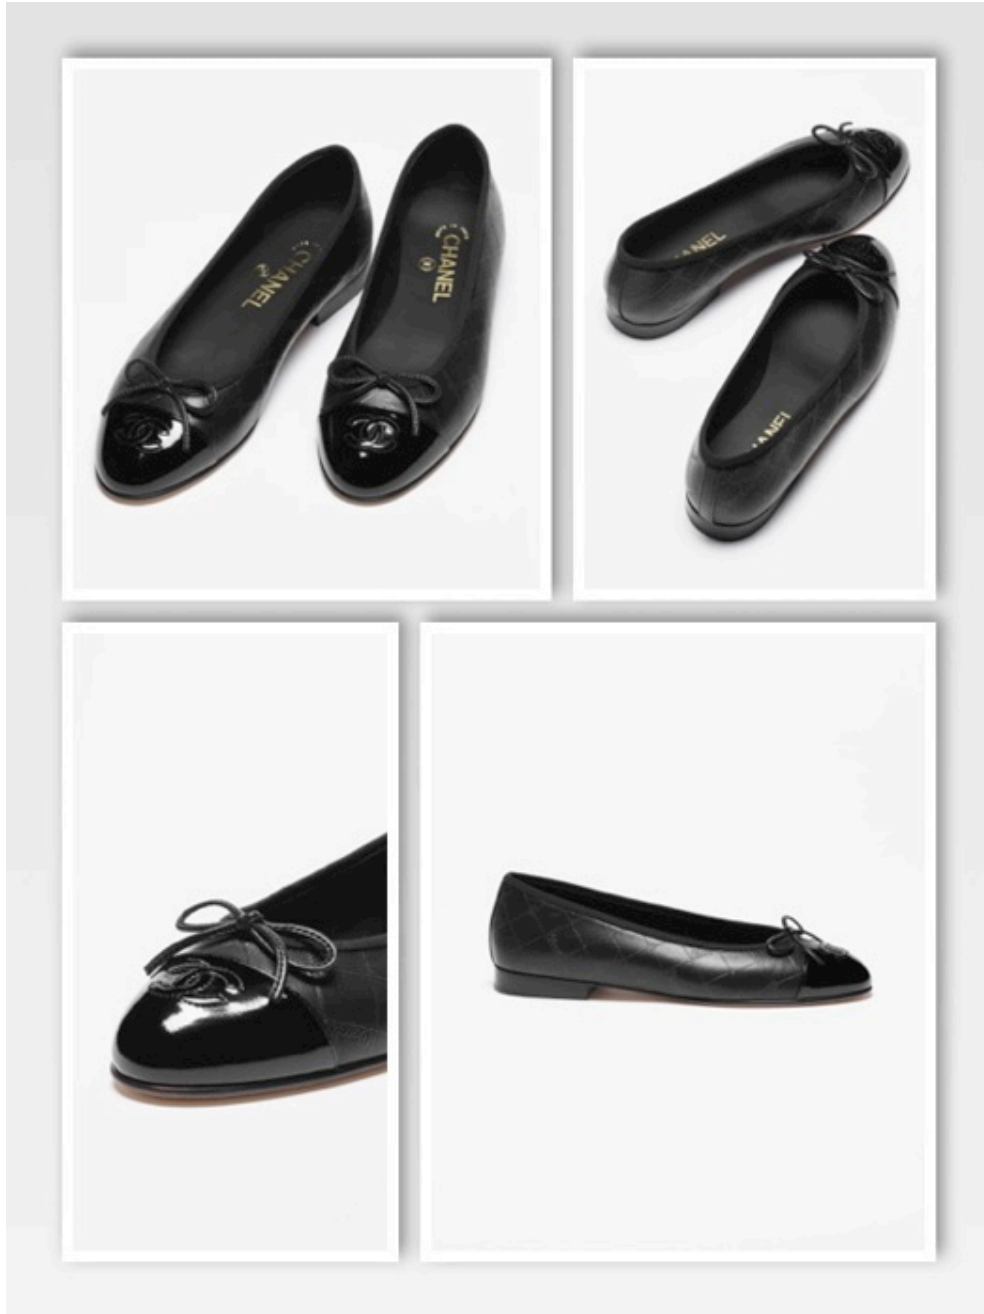

BALLET FLATS

Chanel shoes

58,000

BALLET FLATS Aged Calfskin

Chanel shoes

59,000

BALLET FLATS Black

Chanel shoes

57,000

BALLET FLATS Calfskin & Lambskin Black

Chanel shoes

82,000

BALLET FLATS Printed Lambskin & Patent Calfskin Black

Chanel shoes

63,000

BALLET FLATS Printed Lambskin & Patent Calfskin Grey & Black