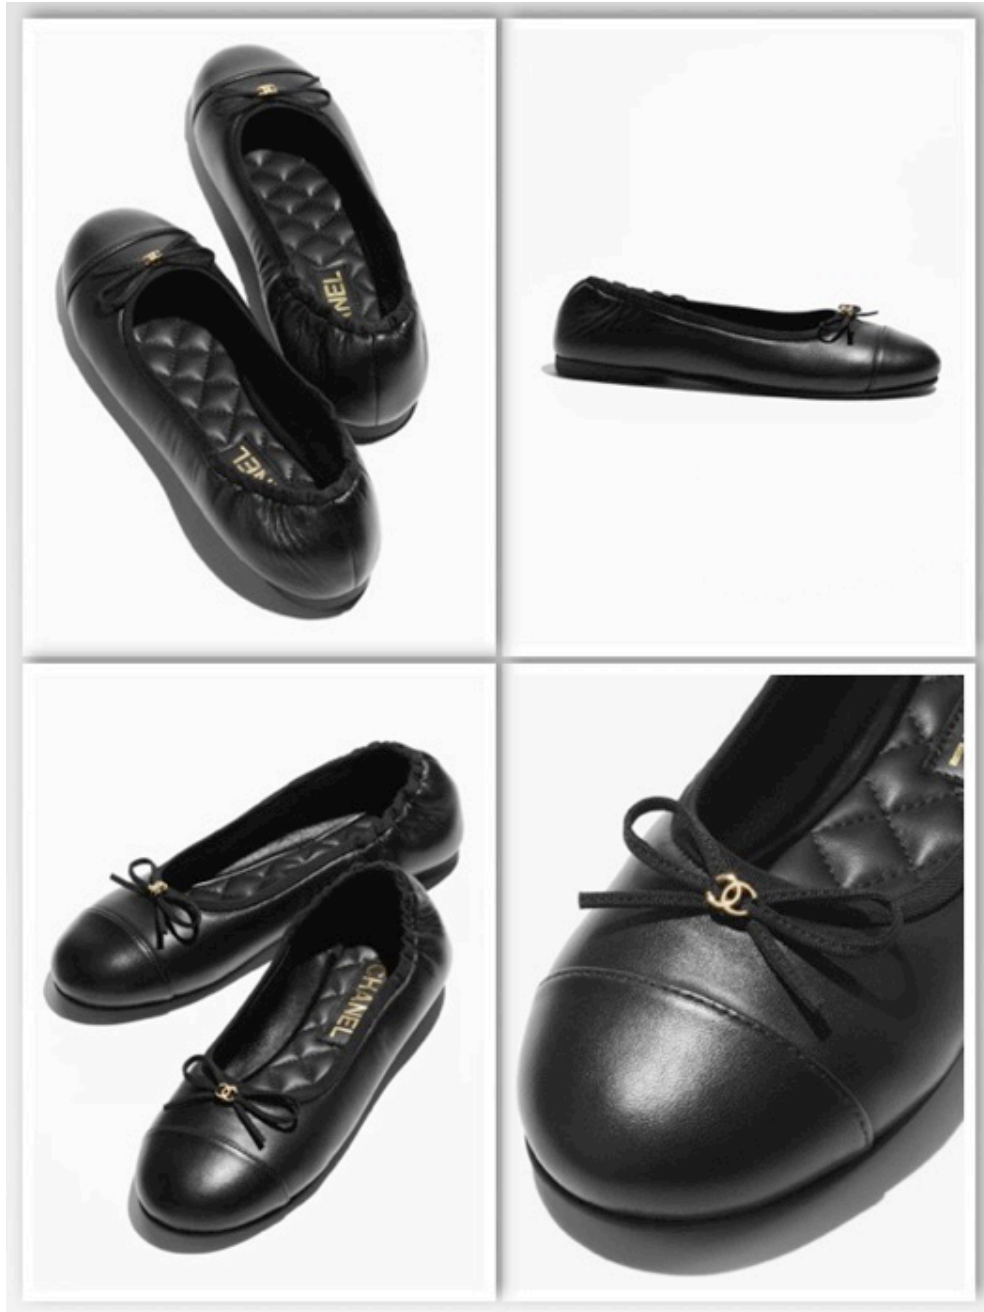

Table of Contents

Product	Code	Page
BALLET FLATS	54625	2
BALLET FLATS Aged Calfskin	54624	3
BALLET FLATS Black	54597	4
BALLET FLATS Calfskin & Lambskin Black	54622	5
BALLET FLATS Printed Lambskin & Patent Calfskin Black	54615	6
BALLET FLATS Printed Lambskin & Patent Calfskin Grey & Black	54614	7
BALLET FLATS White & Black	54596	8
ESPADRILLES	54623	9
MARY JANES Lambskin	54591	10
MARY JANES Lambskin	54590	11
MARY JANES White & Black	54595	12
MOCCASINS Calfskin	54618	13
MOCCASINS Calfskin Black	54621	14
MOCCASINS Calfskin Burgundy	54619	15
MOCCASINS Calfskin Dark Grey	54606	16
MOCCASINS Calfskin Grey	54620	17
MOCCASINS Crumpled Shiny Lambskin	54598	18
MOCCASINS Patent Calfskin	54593	19
MOCCASINS Shiny Calfskin Black	54607	20
MOCCASINS Shiny Calfskin, Strass & Metal	54594	21
MOCCASINS Shiny Crumpled Calfskin	54599	22
MOCCASINS Shiny Crumpled Calfskin	54600	23
SANDALS Black	54604	24
SANDALS Grosgrain	54602	25
SANDALS Lambskin	54603	26
SANDALS White	54601	27
SLINGBACKS Goatskin & Grosgrain	54613	28
SLINGBACKS Goatskin & Grosgrain Beige & Black	54610	29
SLINGBACKS Goatskin & Grosgrain Black	54609	30
SLINGBACKS Printed Lambskin & Patent Calfskin Black	54612	31
SLINGBACKS Printed Lambskin & Patent Calfskin Ivory & Black	54611	32
SLINGBACKS Printed Lambskin & Patent Calfskin Ivory & Black	54608	33
TRAINERS Calfskin	54592	34
TRAINERS Calfskin & Suede Calfskin	54616	35
TRAINERS Calfskin & Suede Calfskin	54617	36
TRAINERS Cotton White & Black	54605	37

BALLET FLATS

Chanel shoes

58,000

BALLET FLATS Aged Calfskin

Chanel shoes

59,000

BALLET FLATS Black

Chanel shoes

57,000

BALLET FLATS Calfskin & Lambskin Black

Chanel shoes

82,000

BALLET FLATS Printed Lambskin & Patent Calfskin Black

Chanel shoes

63,000

BALLET FLATS Printed Lambskin & Patent Calfskin Grey & Black