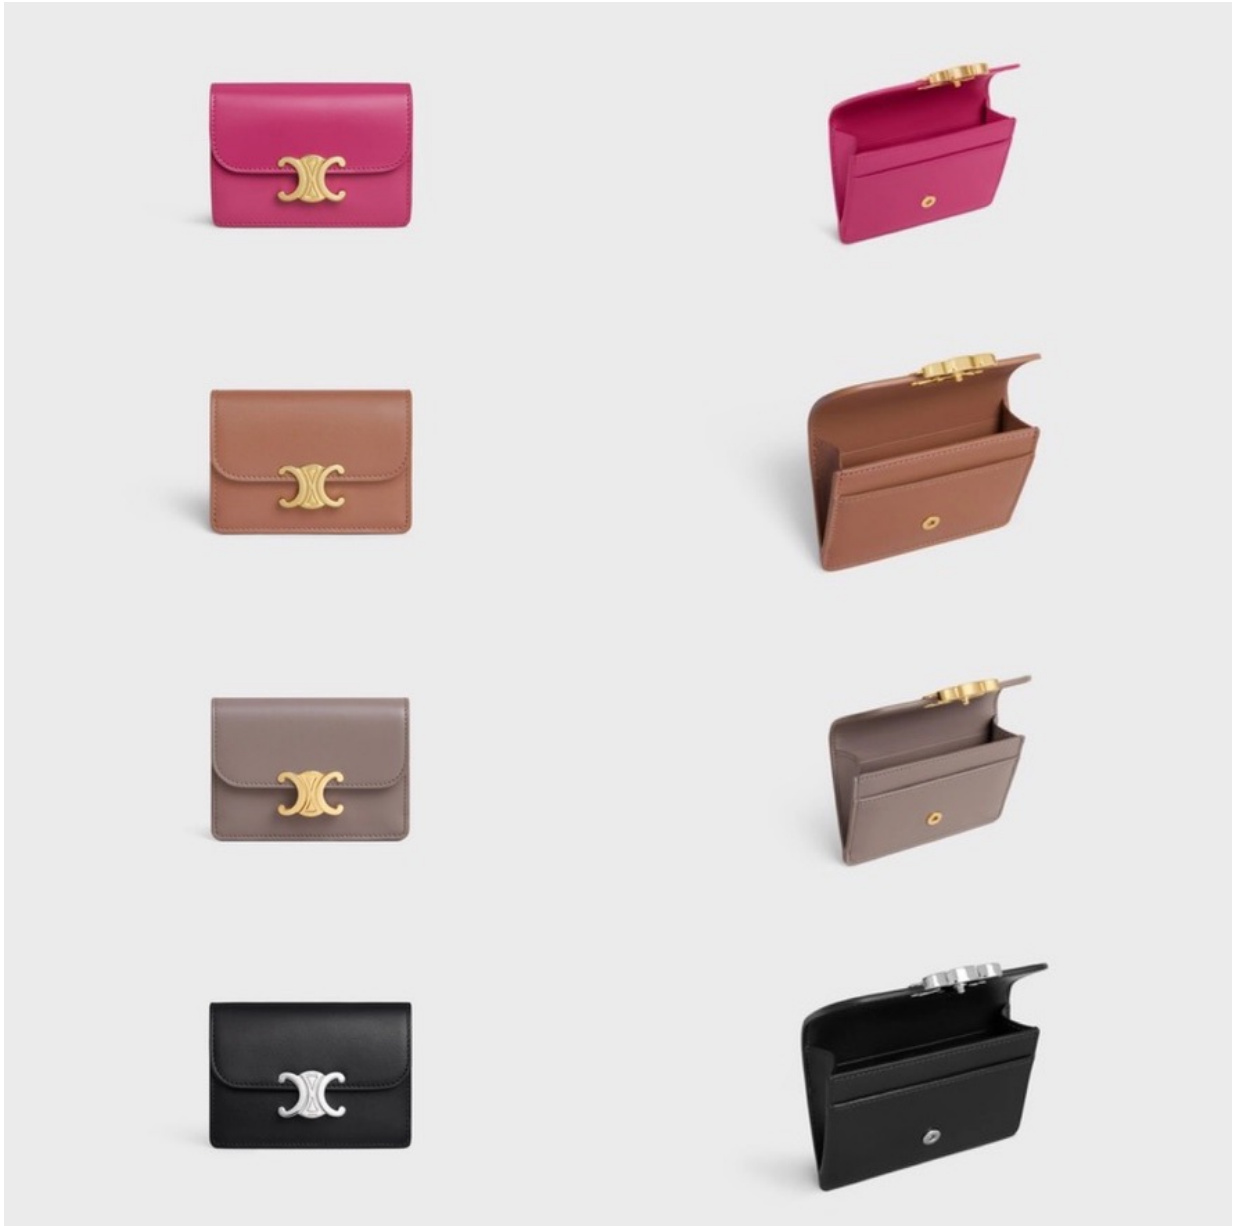

CLOCHE CLÉS

REMOVABLE AND ADJUSTABLE STRAP WITH A MINIMUM DROP 17 IN (44 CM) AND MAXIMUM DROP 20 IN (50 CM)

CARD HOLDER WITH FLAP TRIOMPHE IN SHINY CALFSKIN

28,000

CARD HOLDER WITH FLAP TRIOMPHE IN SHINY CALFSKIN