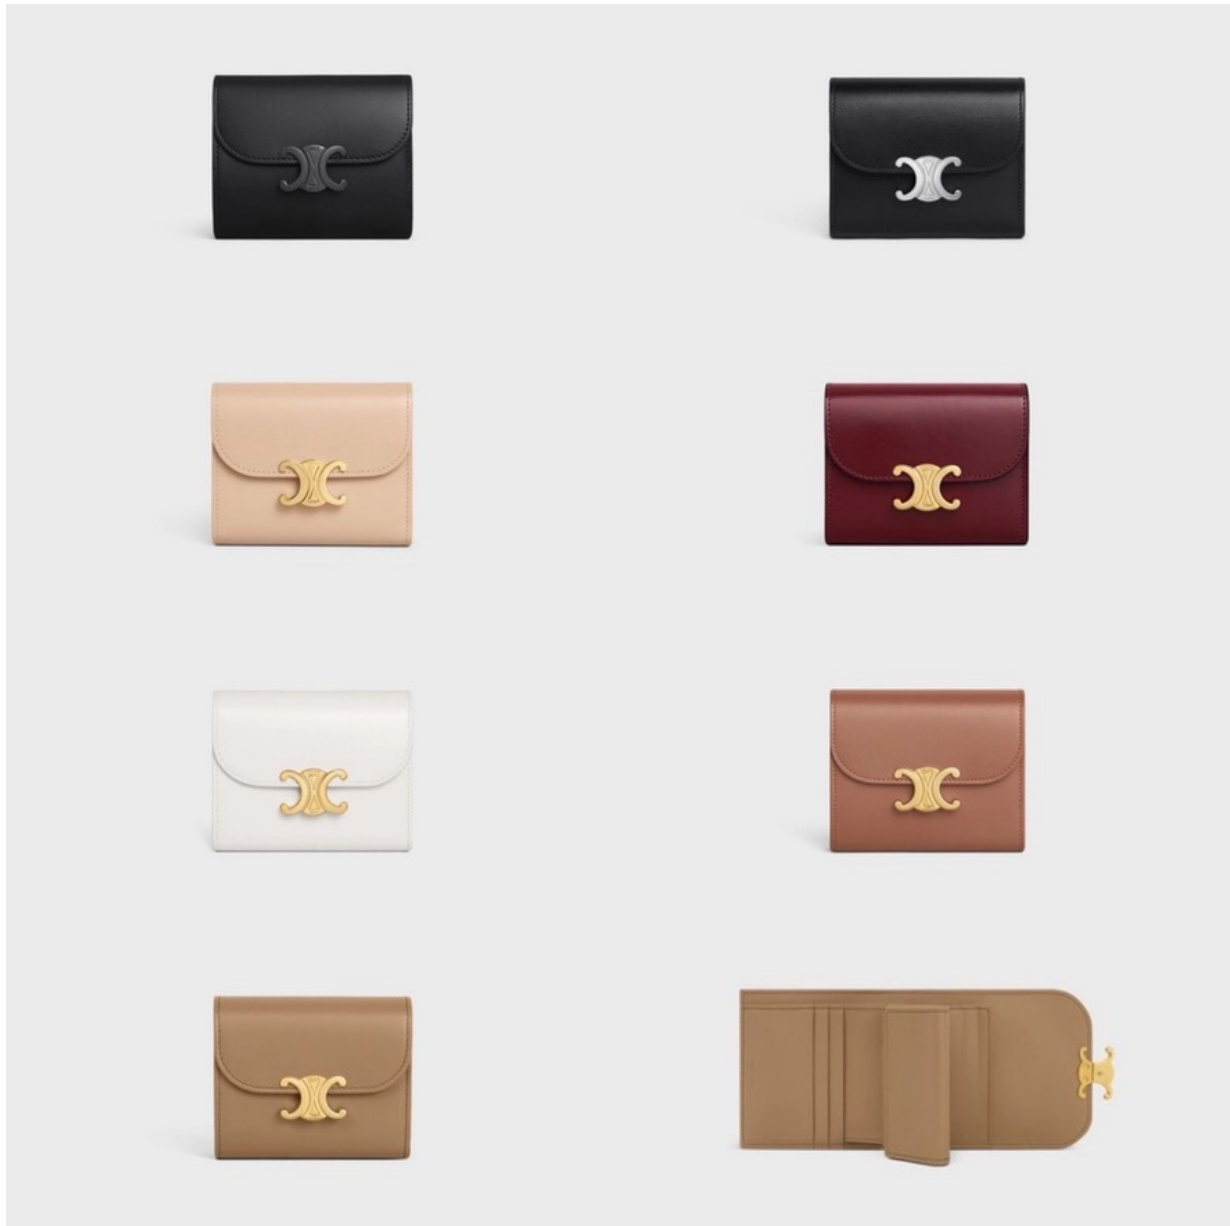

SMALL FLAP WALLET TRIOMPHE IN SHINY CALFSKIN

35,000

4 X 3 X 2 IN (10.5 X 8.5 X 4 CM)

CALFSKIN

CALFSKIN LINING

GOLD FINISHING

TRIOMPHE METALLIC SNAP BUTTON CLOSURE

ONE FOLDED COIN POCKET WITH SNAP BUTTON

FIVE CREDIT CARD SLOTS

ONE NOTE POCKET

TWO FLAT POCKETS