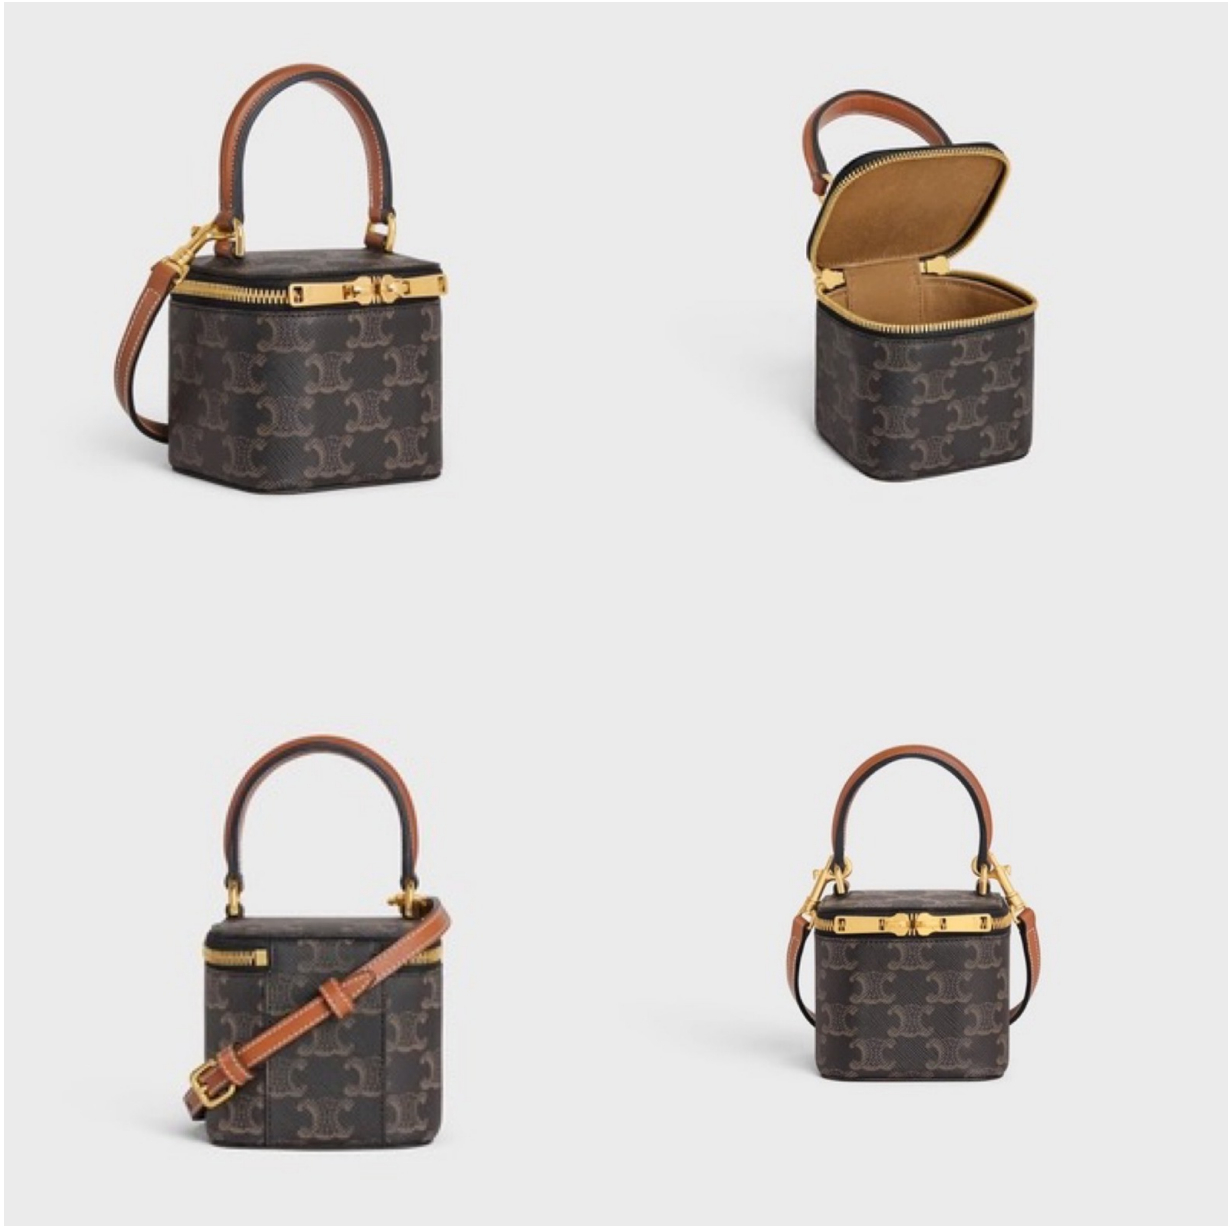

132,000

8 X 8 X 4 IN (20 X 21 X 10 CM)

CALFSKIN

SUEDE CALFSKIN LINING

GOLD FINISHING

HAND CARRY, SHOULDER CARRY AND CROSS-BODY CARRY

SNAP BUTTON CLOSURE

ONE MAIN COMPARTMENT

ONE INNER FLAT POCKET

LEATHER HANDLES WITH 5 IN (13 CM) DROP

FUNCTIONAL LEATHER BELTS ON THE SIDES TO TIGHTEN THE BAG

REMOVABLE AND ADJUSTABLE STRAP WITH A MINIMUM DROP 19 IN (48 CM) AND MAXIMUM DROP 22 IN (56 CM)