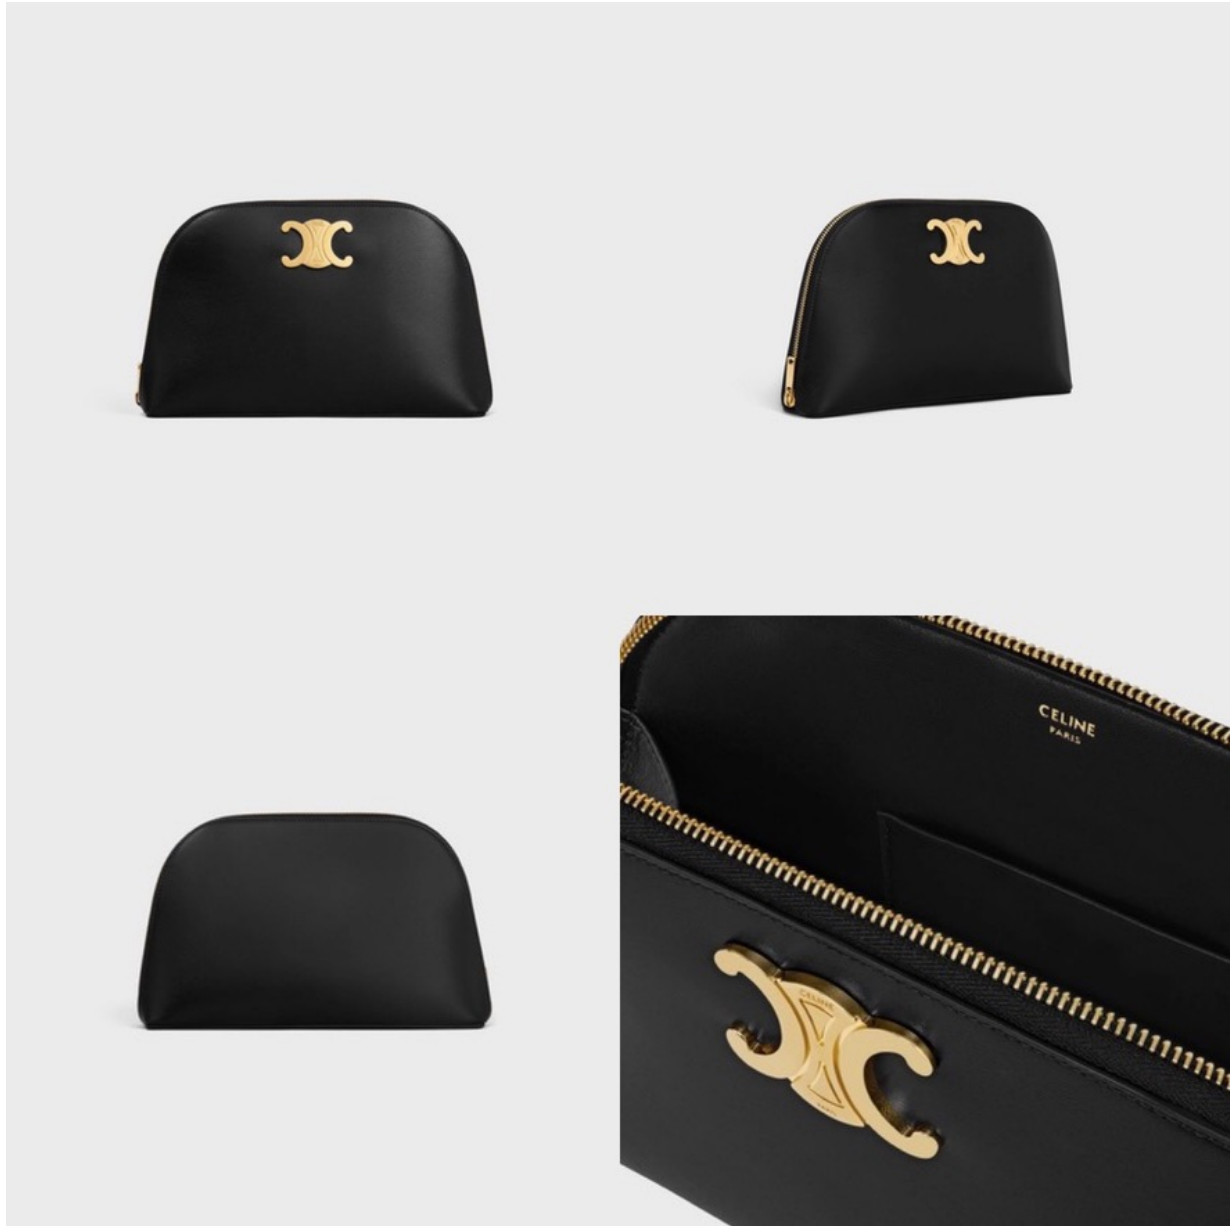

TRIOMPHE CANVAS, TRIMMINGS IN CALFSKIN

TEXTILE AND CALFSKIN LINING

GOLD FINISHING

HAND CARRY, SHOULDER CARRY AND CROSS-BODY CARRY

FLAP WITH DECORATIVE TRIOMPHE AND SNAP BUTTON CLOSURE

ONE MAIN COMPARTMENT

ONE FLAT POCKET

REMOVABLE CHAIN WITH A 9 IN (24 CM) DROP

REMOVABLE AND ADJUSTABLE LEATHER STRAP WITH A MINIMUM DROP 18 IN (47 CM) AND MAXIMUM DROP 20 IN (51 CM)

POUCH TRIOMPHE IN SHINY CALFSKIN

56,500

10 X 2 X 6 IN (25.5 X 6 X 16 CM)
CALFSKIN
LAMBSKIN LINING
GOLD FINISHING
ZIPPED CLOSURE
DECORATIVE METALLIC TRIOMPHE
ONE MAIN COMPARTMENT
ONE INNER FLAT POCKET