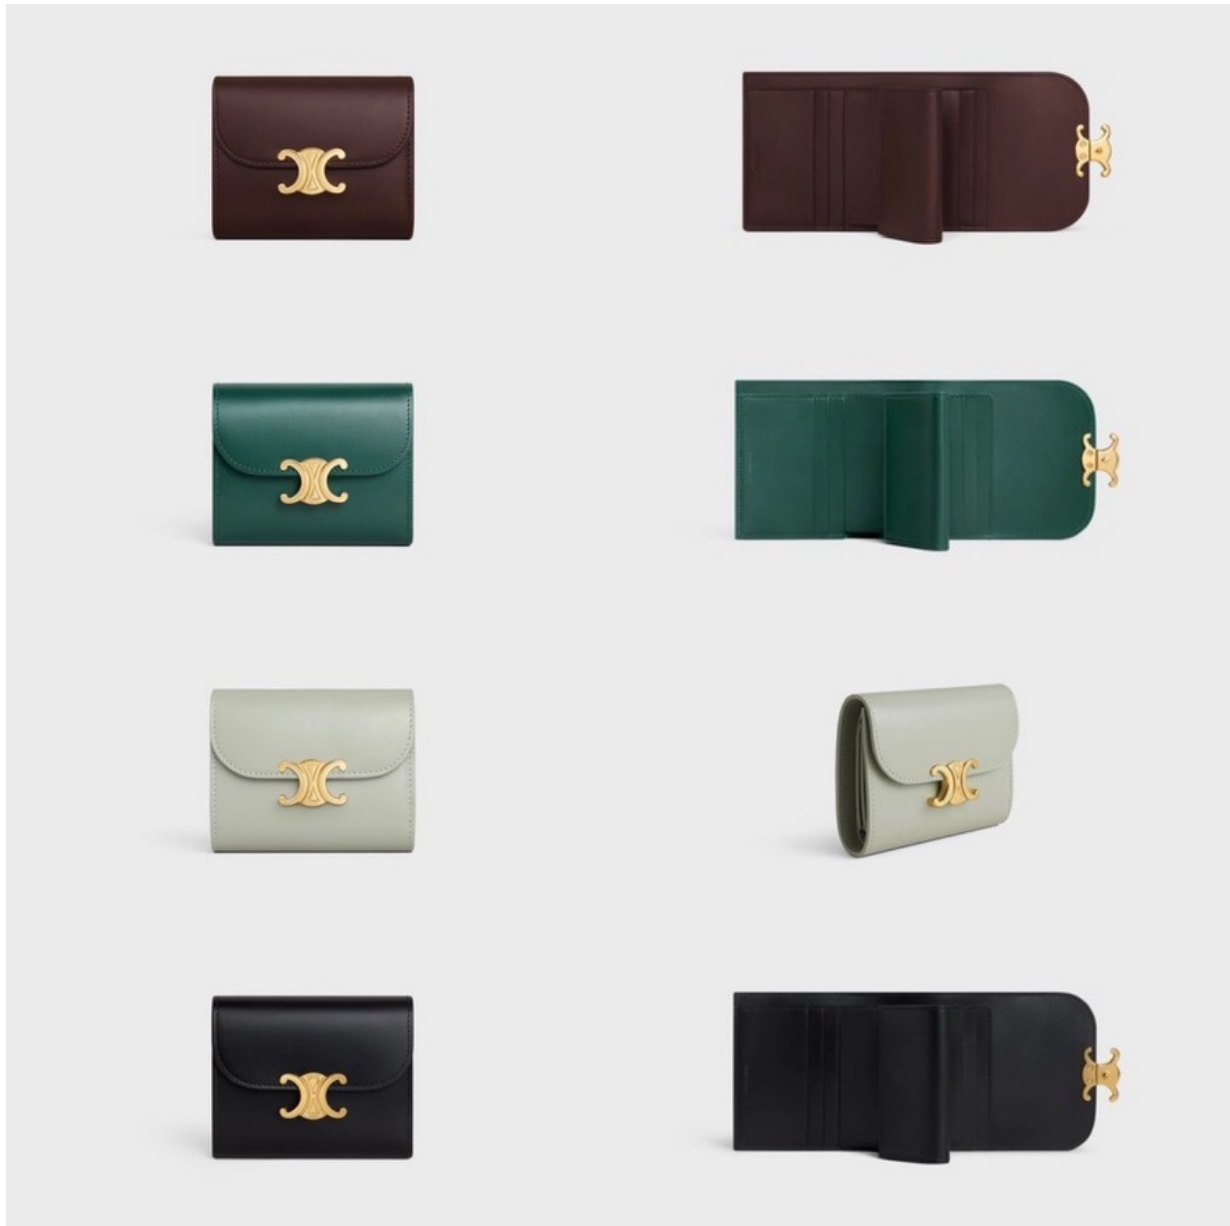

CALFSKIN

CALFSKIN LINING

GOLD FINISHING

TRIOMPHE METALLIC SNAP BUTTON CLOSURE

ONE FOLDED COIN POCKET WITH SNAP BUTTON

FIVE CREDIT CARD SLOTS

ONE NOTE POCKET

TWO FLAT POCKETS