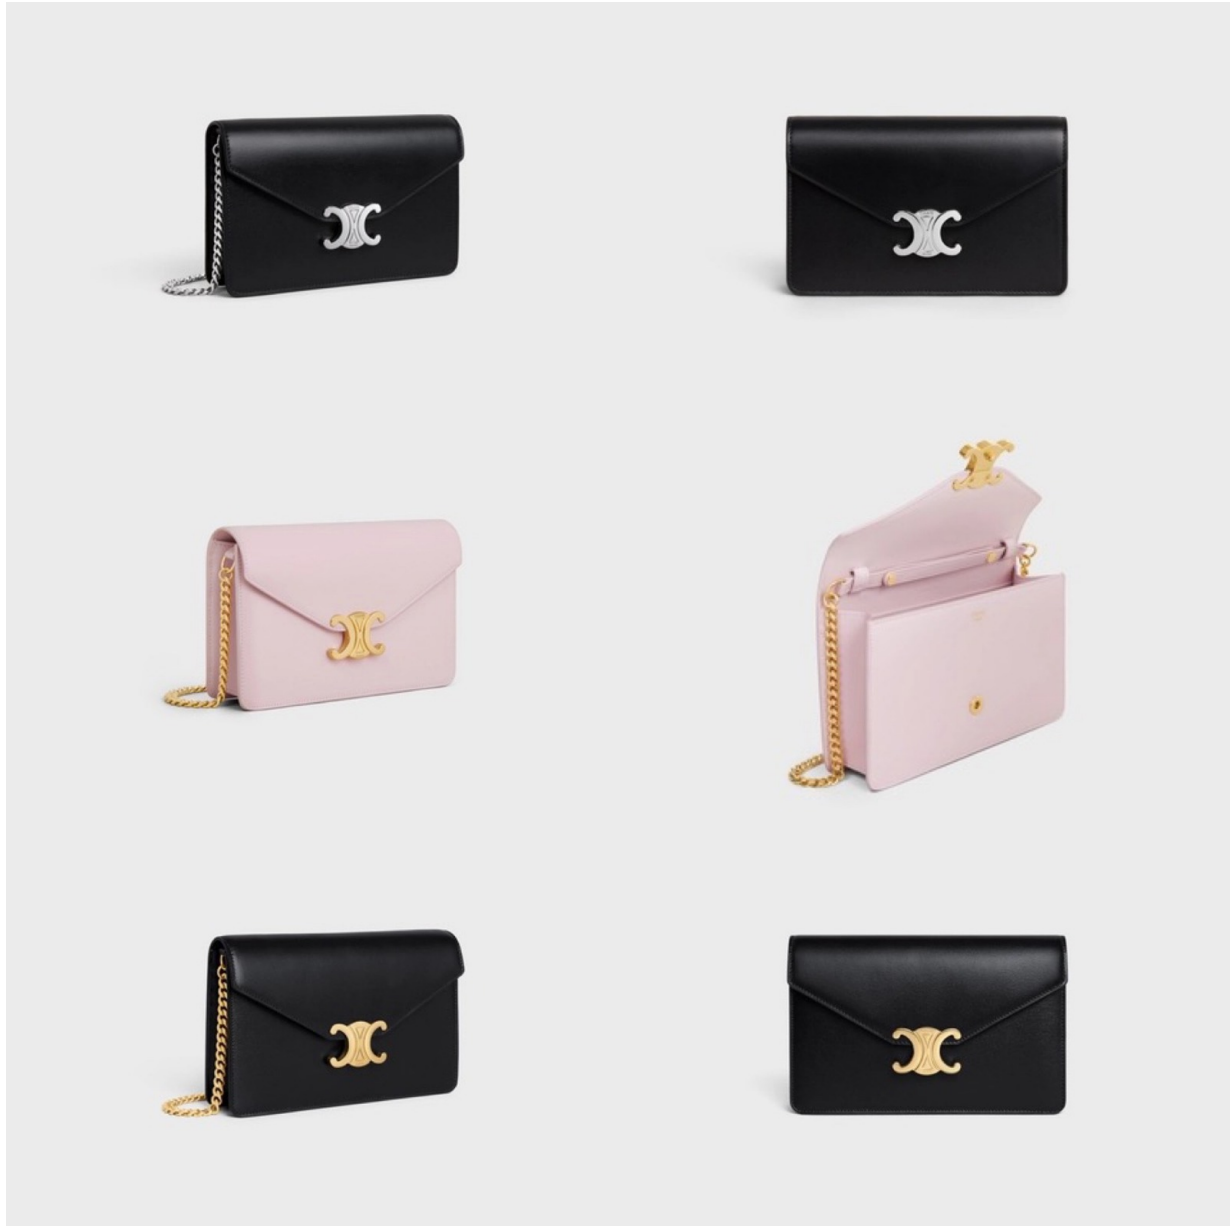

8 X 5 X 2 IN (19.5 X 12 X 4 CM)

CALFSKIN

CALFSKIN LINING

HAND CARRY, SHOULDER CARRY AND CROSS-BODY CARRY

TRIOMPHE METALLIC SNAP BUTTON CLOSURE

ONE MAIN COMPARTMENT

SIX CREDIT CARD SLOTS

WALLET ON CHAIN MARGO IN SHINY CALFSKIN

109,000

8 X 5 X 2 IN (19.5 X 12 X 4 CM)

CALFSKIN

CALFSKIN LINING

HAND CARRY, SHOULDER CARRY AND CROSS-BODY CARRY

TRIOMPHE METALLIC SNAP BUTTON CLOSURE

ONE MAIN COMPARTMENT

SIX CREDIT CARD SLOTS

WALLET ON CHAIN MARGO IN SHINY CALFSKIN

109,000

8 X 5 X 2 IN (19.5 X 12 X 4 CM)

CALFSKIN

CALFSKIN LINING

HAND CARRY, SHOULDER CARRY AND CROSS-BODY CARRY

TRIOMPHE METALLIC SNAP BUTTON CLOSURE

ONE MAIN COMPARTMENT

SIX CREDIT CARD SLOTS