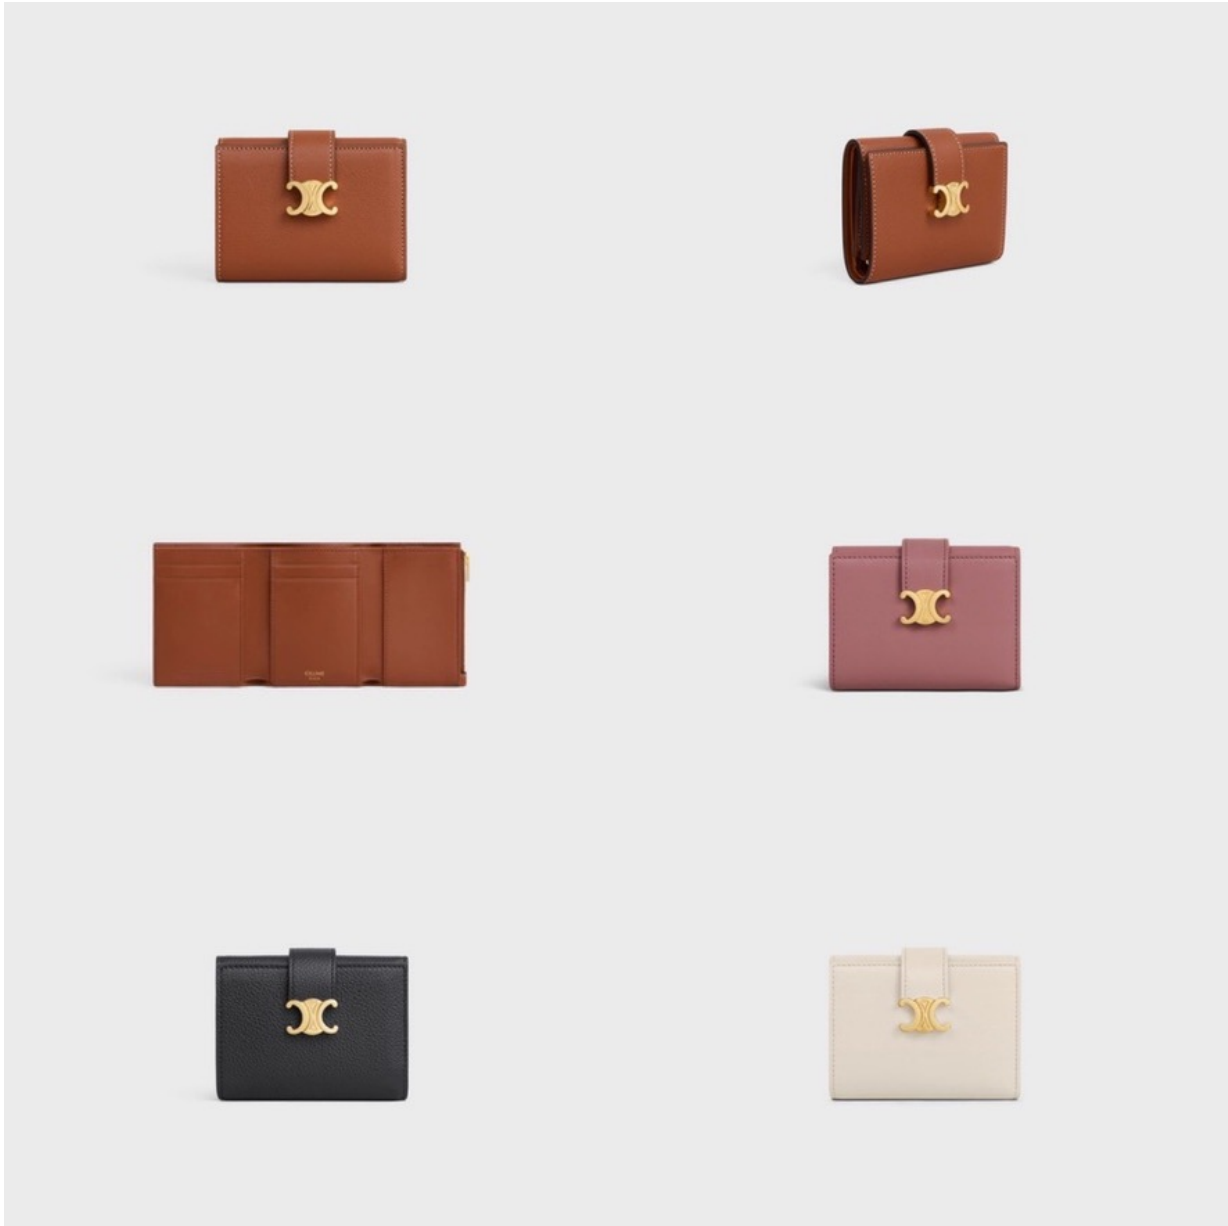

FINE WALLET CELINE VICTOIRE IN SUPPLE CALFSKIN

36,000

4 X 3 X 1 IN (10.5 X 8 X 2 CM)

CALFSKIN

CALFSKIN LINING

GOLD FINISHING

TRIOMPHE METALLIC SNAP BUTTON CLOSURE

ONE ZIPPED COIN POCKET

FOUR CREDIT CARD SLOTS

THREE FLAT POCKETS

ONE NOTE POCKET