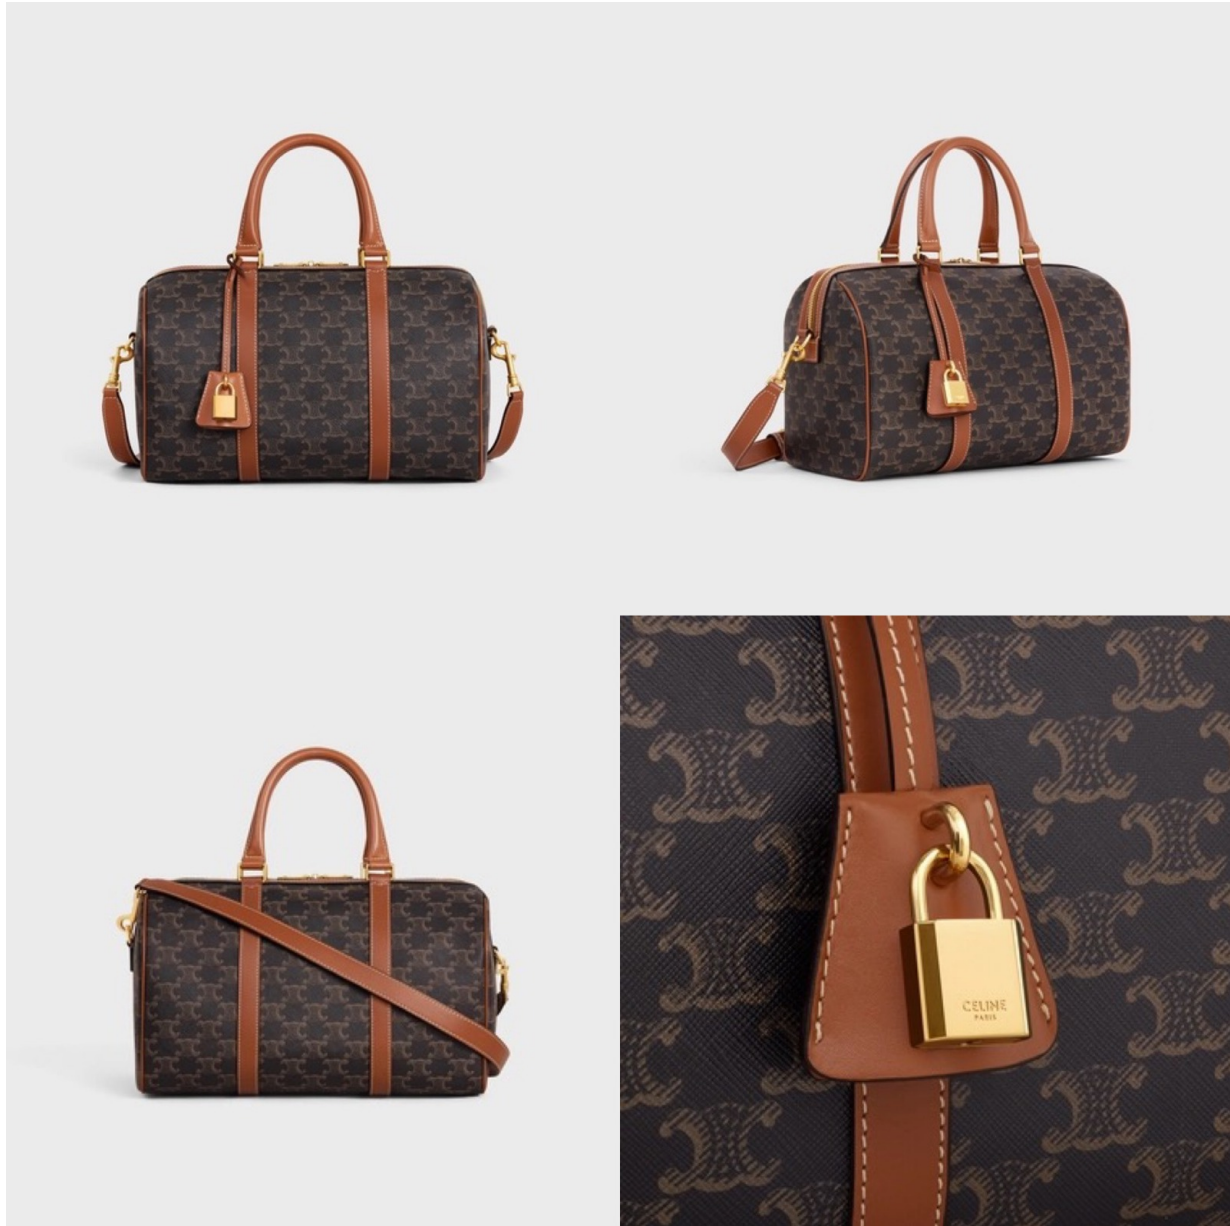

16 STRAP POCHETTE IN SUPPLE CALFSKIN

95,000

7 X 5 X 1 IN (18.5 X 12 X 3 CM)

CALFSKIN

LAMBSKIN LINING

GOLD FINISHING

CROSS-BODY AND SHOULDER CARRY

TURNOCK CLOSURE

ONE MAIN COMPARTMENT

TWO CREDIT CARD SLOTS

ADJUSTABLE STRAP WITH A MINIMUM DROP 10 IN (49 CM) AND A MAXIMUM DROP 19 IN (54 CM)

BOSTON IN TRIOMPHE CANVAS AND CALFSKIN

110,000

12 X 8 X 7 IN (31 X 20 X 17 CM)

CLOCHE CLÉS

REMOVABLE AND ADJUSTABLE STRAP WITH A MINIMUM DROP 17 IN (44 CM) AND MAXIMUM DROP 20 IN (50 CM)

CARD HOLDER WITH FLAP TRIOMPHE IN SHINY CALFSKIN

28,000

CARD HOLDER WITH FLAP TRIOMPHE IN SHINY CALFSKIN