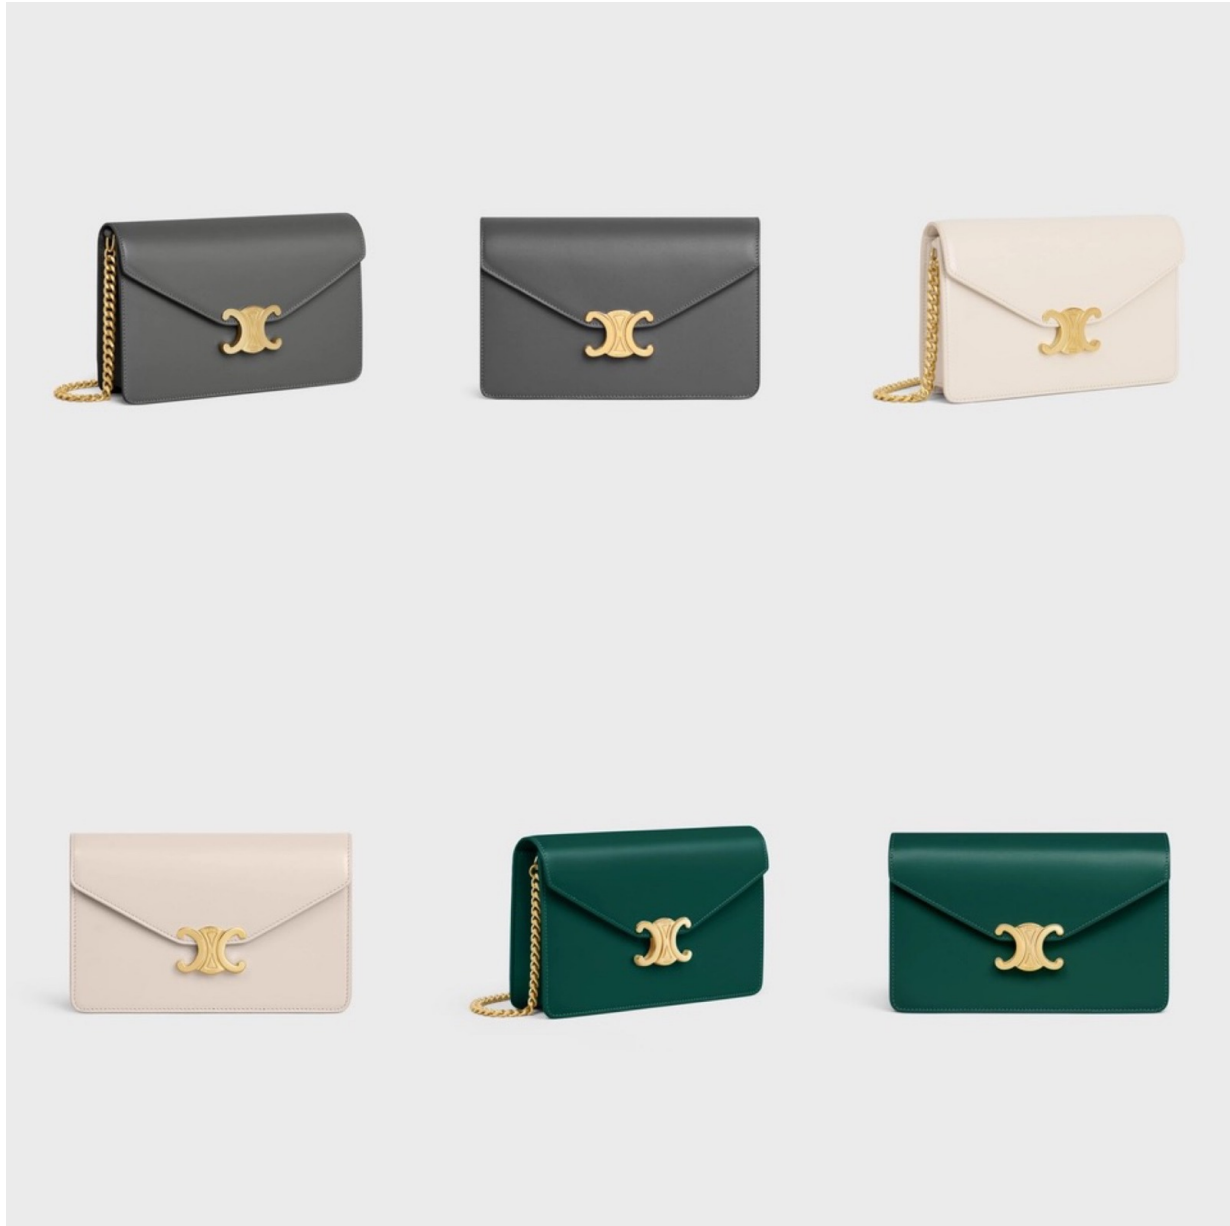

GOLD FINISHING

DECORATIVE METALLIC TRIOMPHE AND SNAP BUTTON CLOSURE

ONE INNER ZIPPED COIN POCKET

FIVE CREDIT CARD SLOTS

ONE NOTE POCKET

ONE FLAT POCKET

WALLET ON CHAIN MARGO IN SHINY CALFSKIN

109,000

8 X 5 X 2 IN (19.5 X 12 X 4 CM)

CALFSKIN

CALFSKIN LINING

HAND CARRY, SHOULDER CARRY AND CROSS-BODY CARRY

TRIOMPHE METALLIC SNAP BUTTON CLOSURE

ONE MAIN COMPARTMENT

SIX CREDIT CARD SLOTS

WALLET ON CHAIN MARGO IN SHINY CALFSKIN