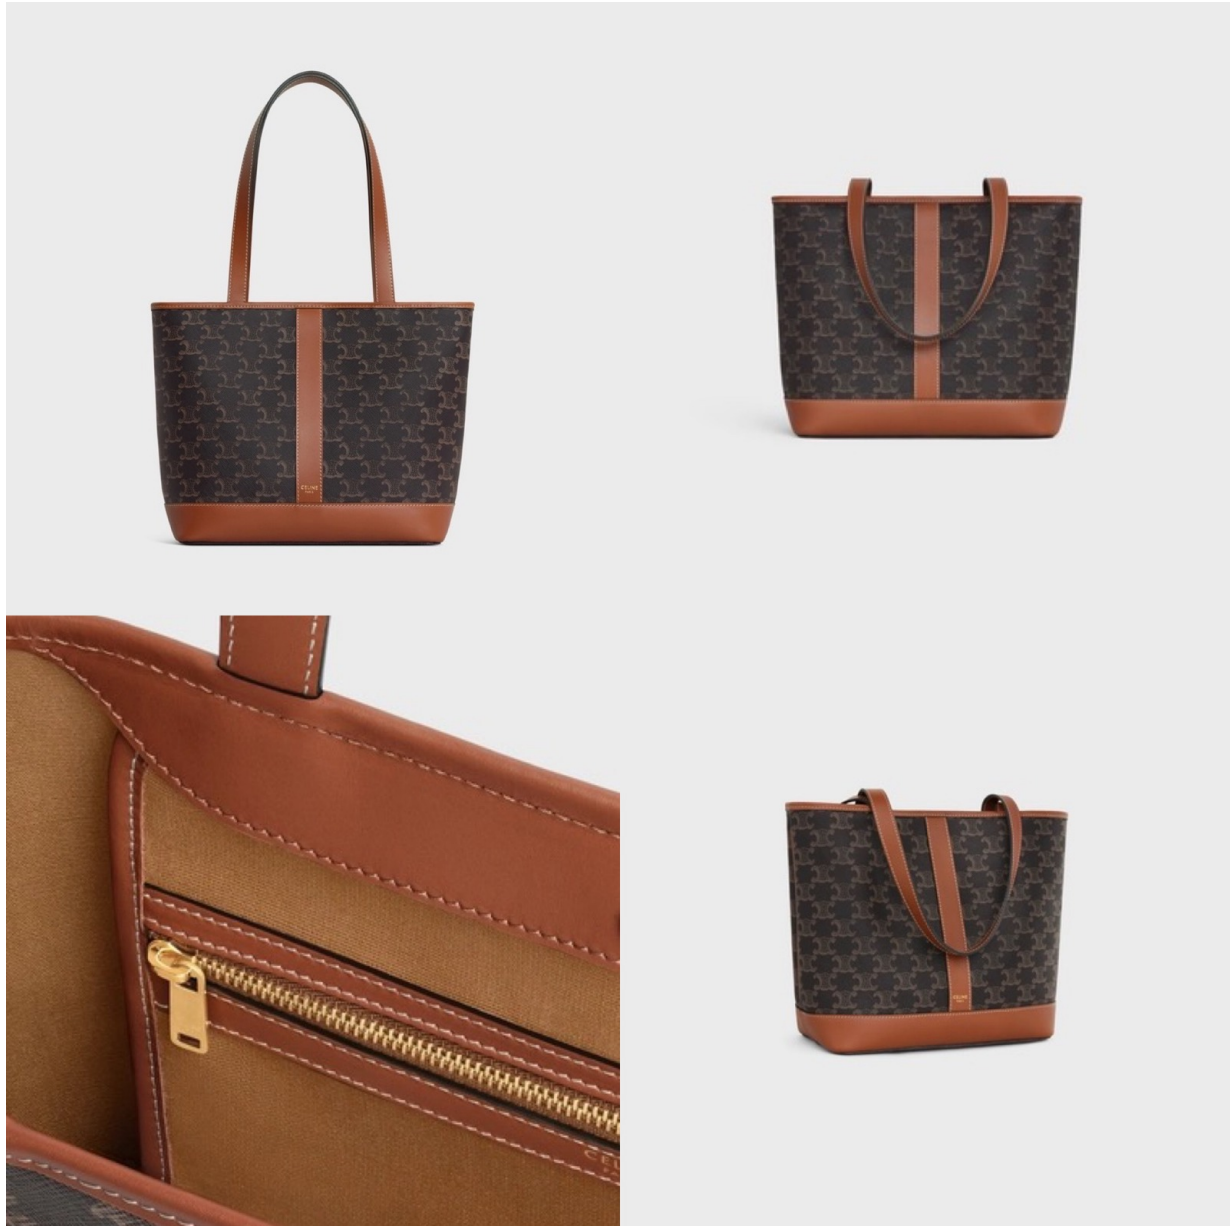

HAND CARRY, SHOULDER CARRY AND CROSS-BODY CARRY

DECORATIVE DRAWSTRING

ONE MAIN COMPARTMENT

ONE INNER FLAT POCKET

HANDLES WITH 5 IN (12.5 CM) DROP

REMOVABLE AND ADJUSTABLE STRAP WITH A MINIMUM DROP 18 IN (45 CM) AND MAXIMUM DROP 21 IN (54 CM)