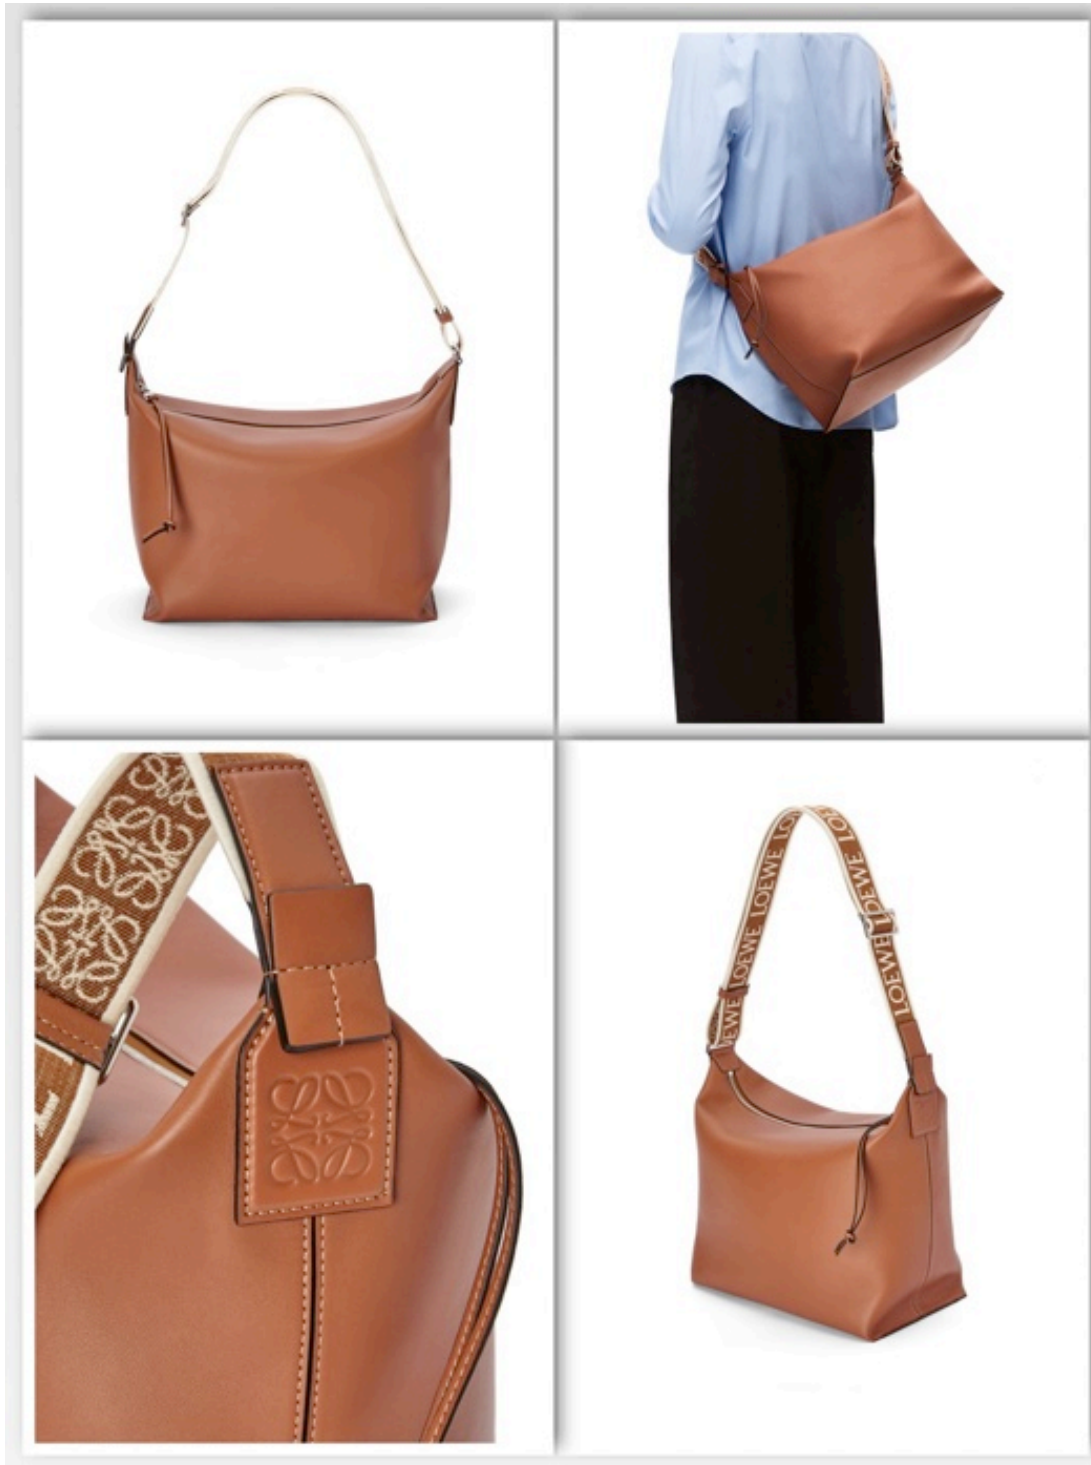

Main material :
Supple Smooth
Calf/Jacquard

Strap length : 70 -
125 cm

Handle drop : 52 -
92 cm

Weight : 0.54 kg

Height (cm) : 30

Width (cm) : 44

Depth (cm) : 18

Height (inch) : 11.8

Width (inch) : 17.3

Depth (inch) : 7.1

Cubi Crossbody bag in supple smooth calfskin and
jacquard Tan

114,000