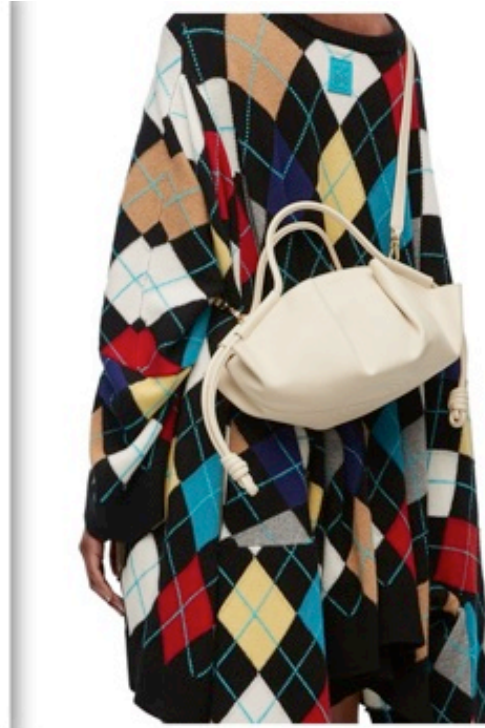

Main material : Shiny Nappa Calf

Strap length : 88 - 108 cm

Strap drop : 43 - 55 cm

Handle drop : 9 cm

Weight : 0.51 kg

Height (cm) : 11.5

Width (cm) : 35

Depth (cm) : 21

Height (inch) : 4.5

Width (inch) : 13.8

Depth (inch) : 8.3