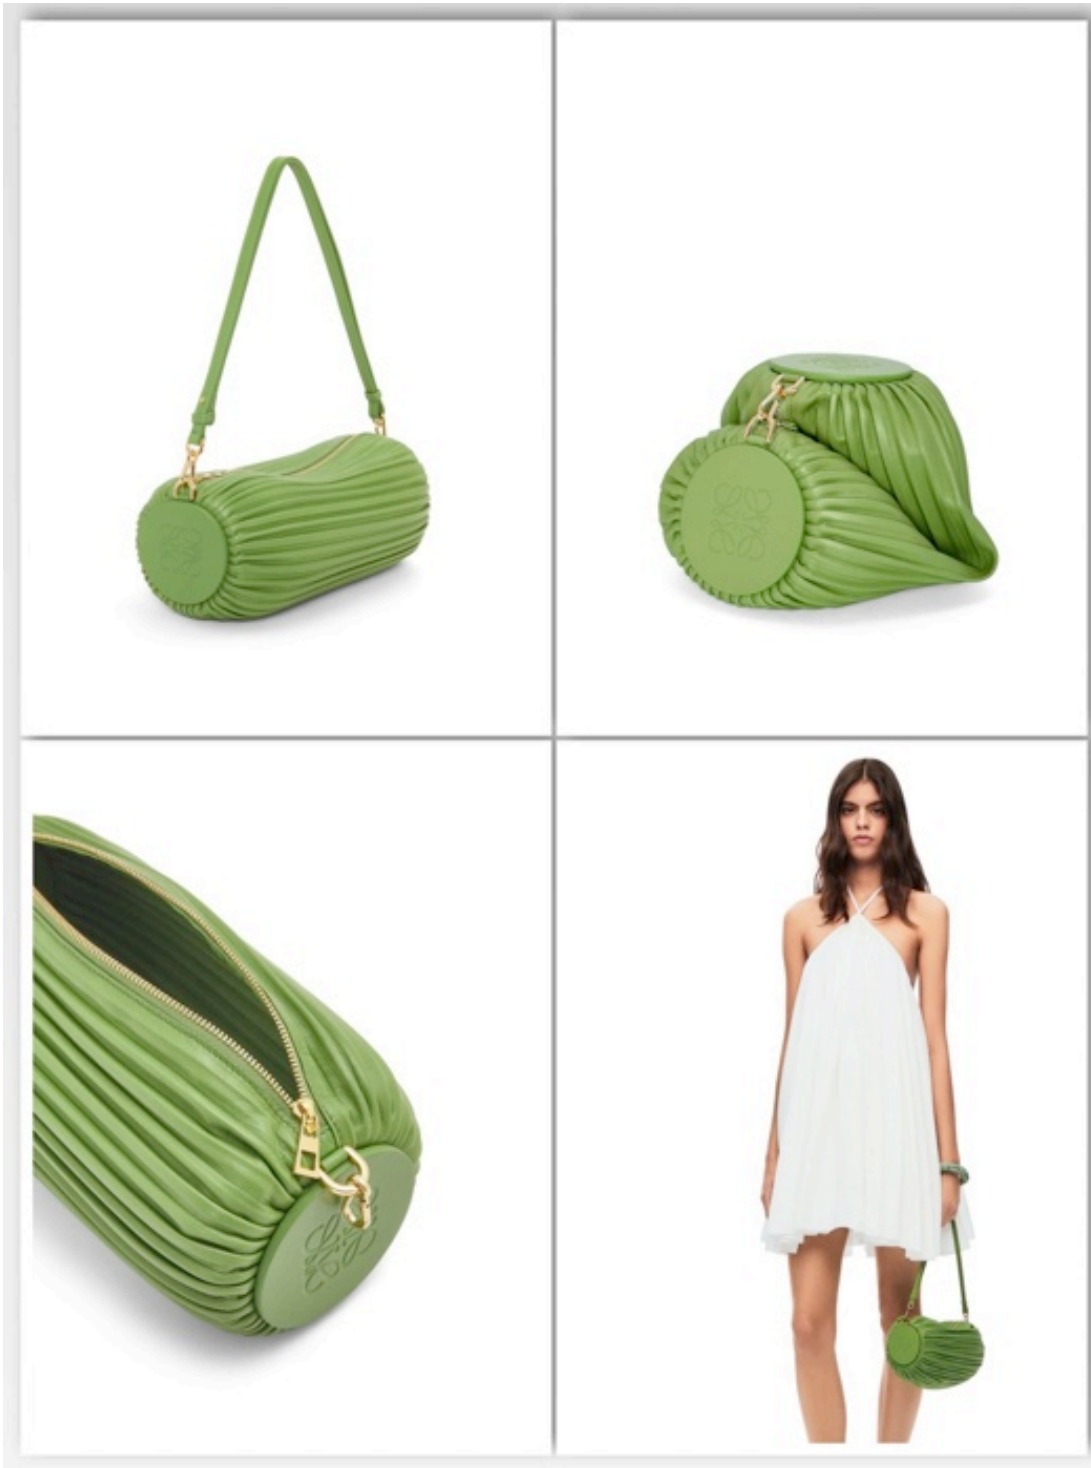

Height (inch) : 3.9

Width (inch) : 9.8

Depth (inch) : 3.9

Bracelet Pouch in pleated nappa Rosemary

82,000

Main material :  
Pleated Nappa  
Strap length : 54 -  
97.5 cm  
Strap drop : 27 - 51  
cm  
Weight : 0.28 kg  
Height (cm) : 10  
Width (cm) : 25  
Depth (cm) : 10  
Height (inch) : 3.9  
Width (inch) : 9.8  
Depth (inch) : 3.9

Bracelet Pouch in pleated nappa Sprin green

82,000

Colour : Natural/Tan  
Metallic colour : Gold  
Main material :  
Raffia  
Strap length : 56 cm  
Strap drop : 27 - 51  
cm  
Weight : 0.24 kg  
Height (cm) : 12  
Width (cm) : 26  
Depth (cm) : 14  
Height (inch) : 4.7  
Width (inch) : 10.2  
Depth (inch) : 5.5