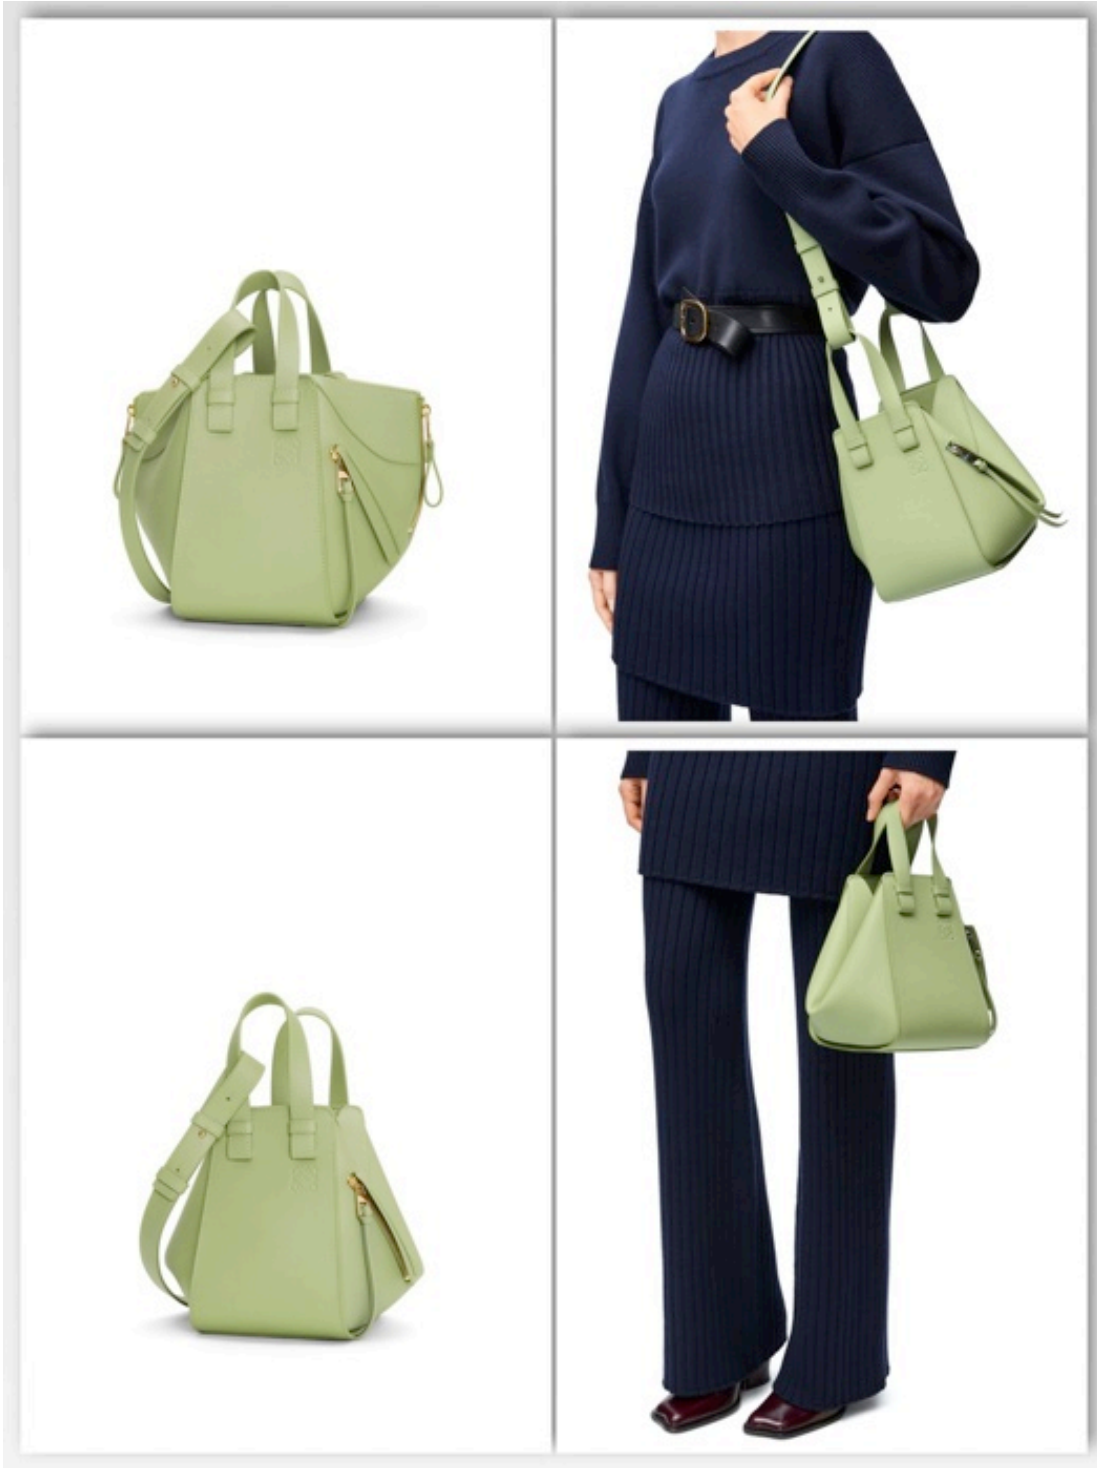

Main material :
Classic Calf

Strap length : 78 - 85
cm

Strap drop : 53 - 57
cm

Handle drop : 10 cm

Weight : 0.5 kg

Height (cm) : 20.8

Width (cm) : 14.4

Depth (cm) : 19.5

Height (inch) : 8.2

Width (inch) : 5.7

Depth (inch) : 7.7

Compact Hammock bag in classic calfskin Light Pear

139,000