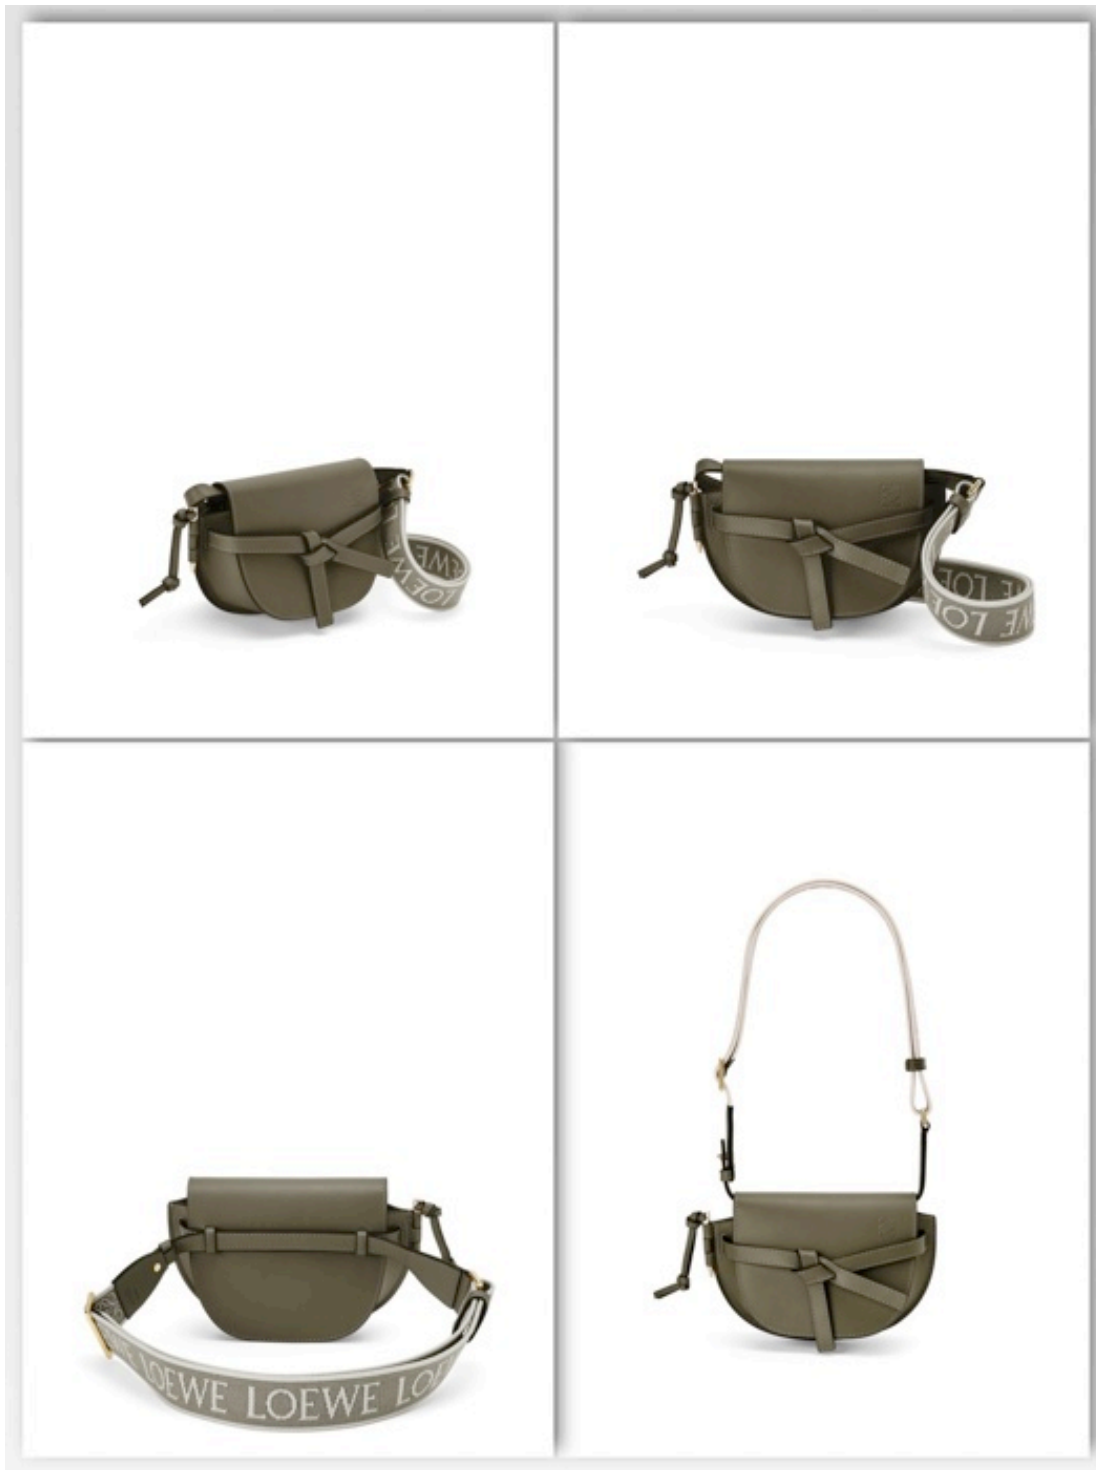

Height (inch) : 6.7

Width (inch) : 9.1

Depth (inch) : 2.2

Mini Flamenco Purse bag in mellow nappa lambskin  
Sahara

143,000

Main material : Soft Calf/Jacquard

Strap length : 84 - 126 cm

Strap drop : 28 - 50 cm