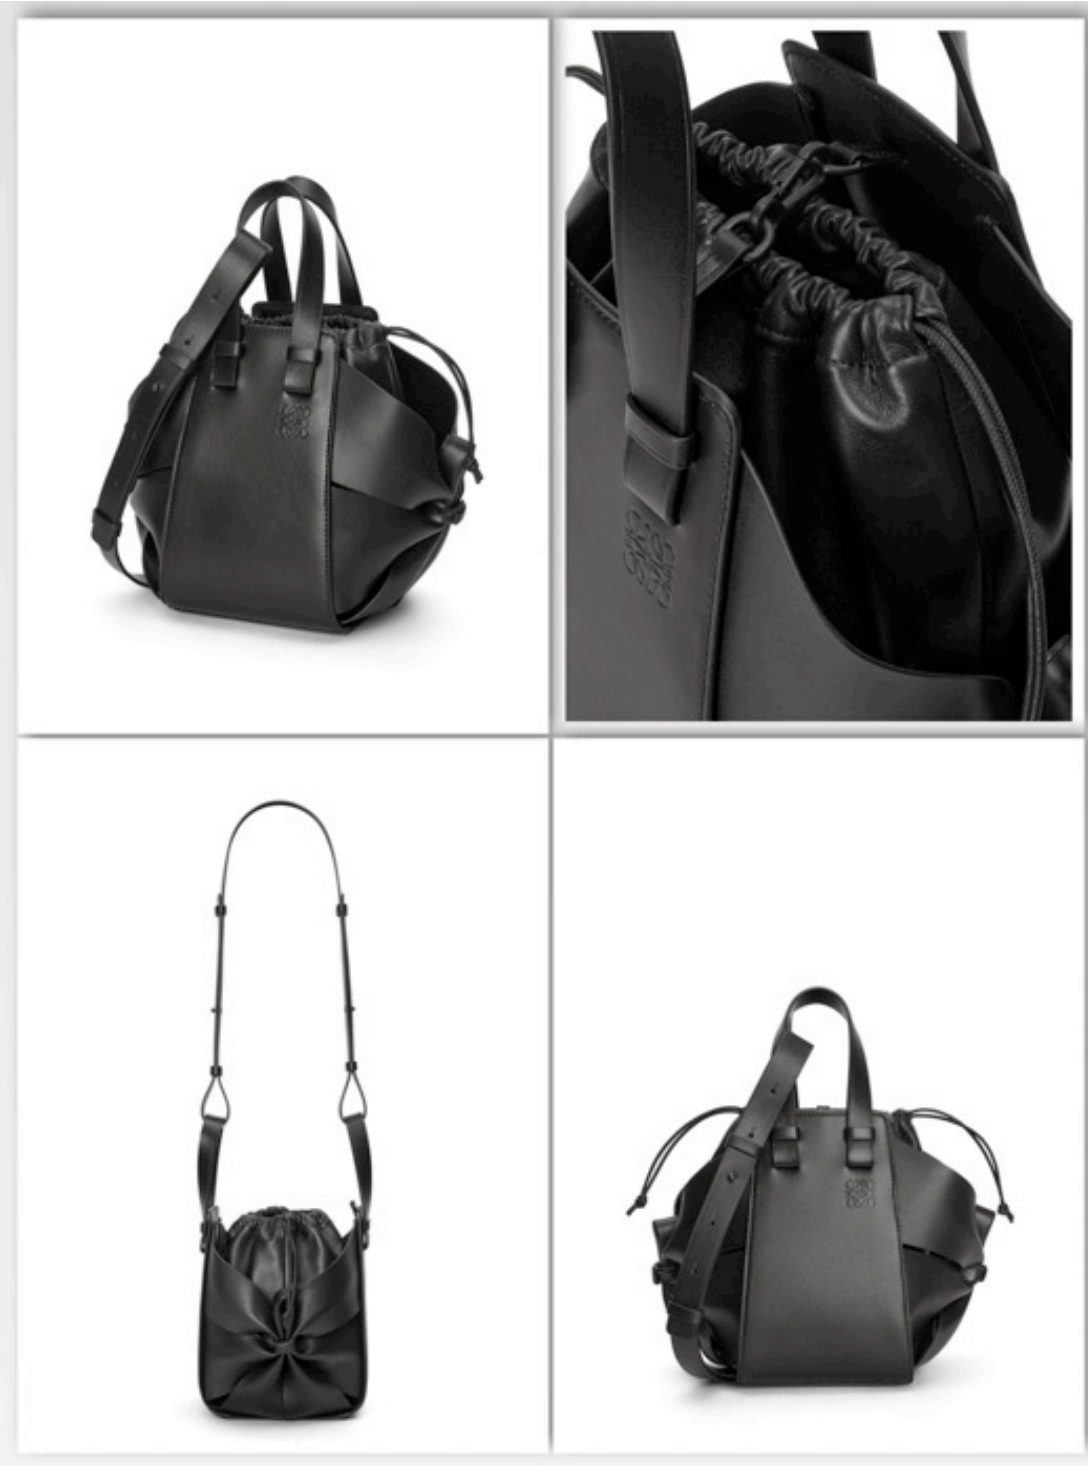

Compact Hammock bag in calfskin Dark Burgundy
197,000

Main material : Calf

Strap length : 92 -
107 cm

Strap drop : 46 - 54
cm

Handle drop : 10 cm

Weight : 0.5 kg

Height (cm) : 22

Width (cm) : 17

Depth (cm) : 27

Height (inch) : 8.7

Width (inch) : 6.7

Depth (inch) : 10.6

Compact Hammock bag in calfskinBlack

179,000