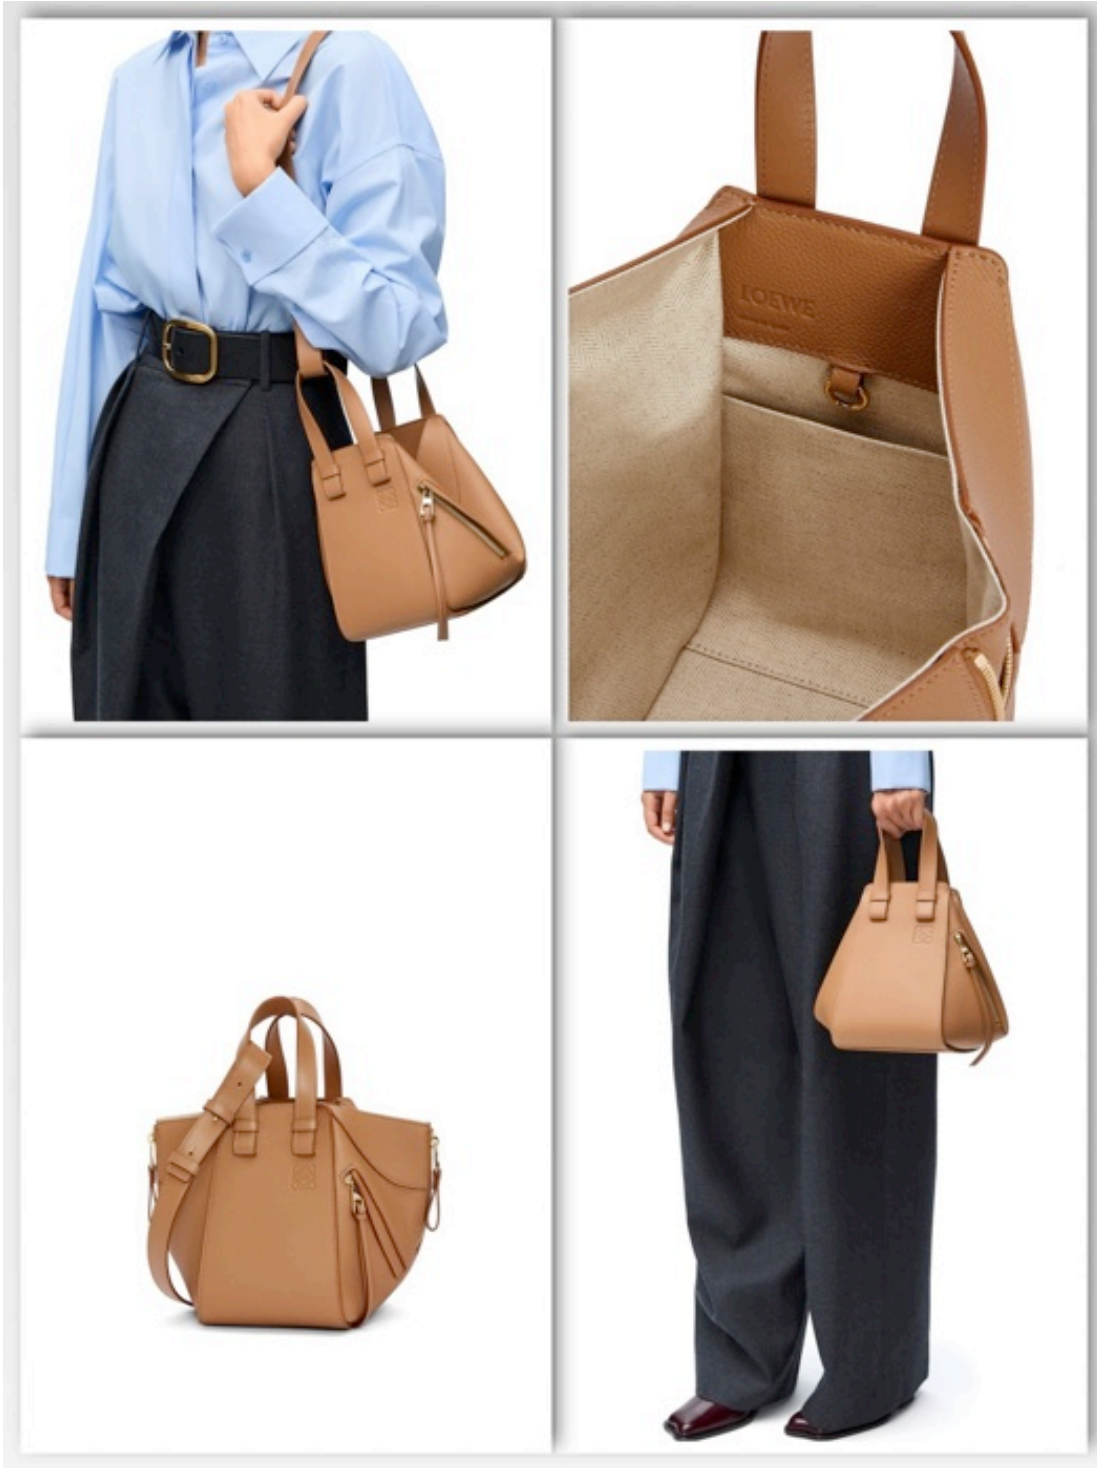

Main material : Soft Grained Calf

Strap length : 78 - 85 cm

Strap drop : 47 - 50 cm

Handle drop : 10 cm

Weight : 0.5 kg

Height (cm) : 20.8

Width (cm) : 14.4

Depth (cm) : 19.5

Height (inch) : 8.2

Width (inch) : 5.7

Depth (inch) : 7.7

Compact Hammock bag in soft grained calfskin Toffee

129,000