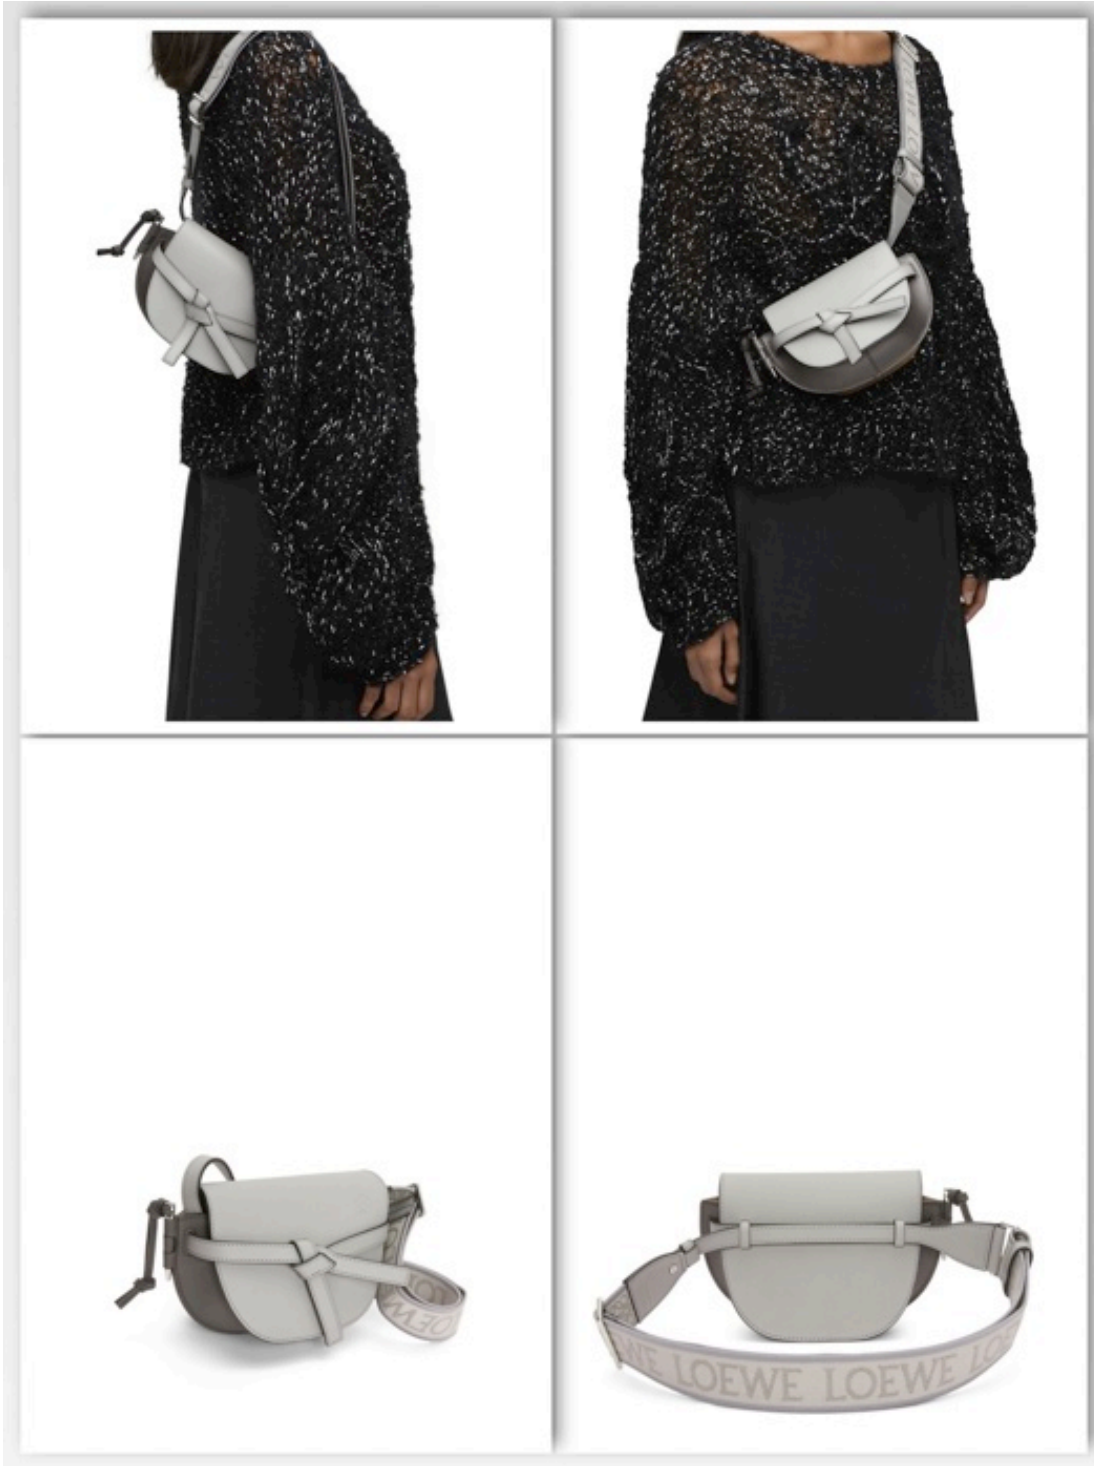

Main material : Soft Calf/Jacquard

Strap length : 84 - 126 cm

Strap drop : 28 - 50 cm

Weight : 0.36 kg

Height (cm) : 12.5

Width (cm) : 21

Depth (cm) : 9.5

Height (inch) : 4.9

Width (inch) : 8.3

Depth (inch) : 3.7

Mini Gate Dual bag in soft calfskin and jacquard Pearl Grey

109,000