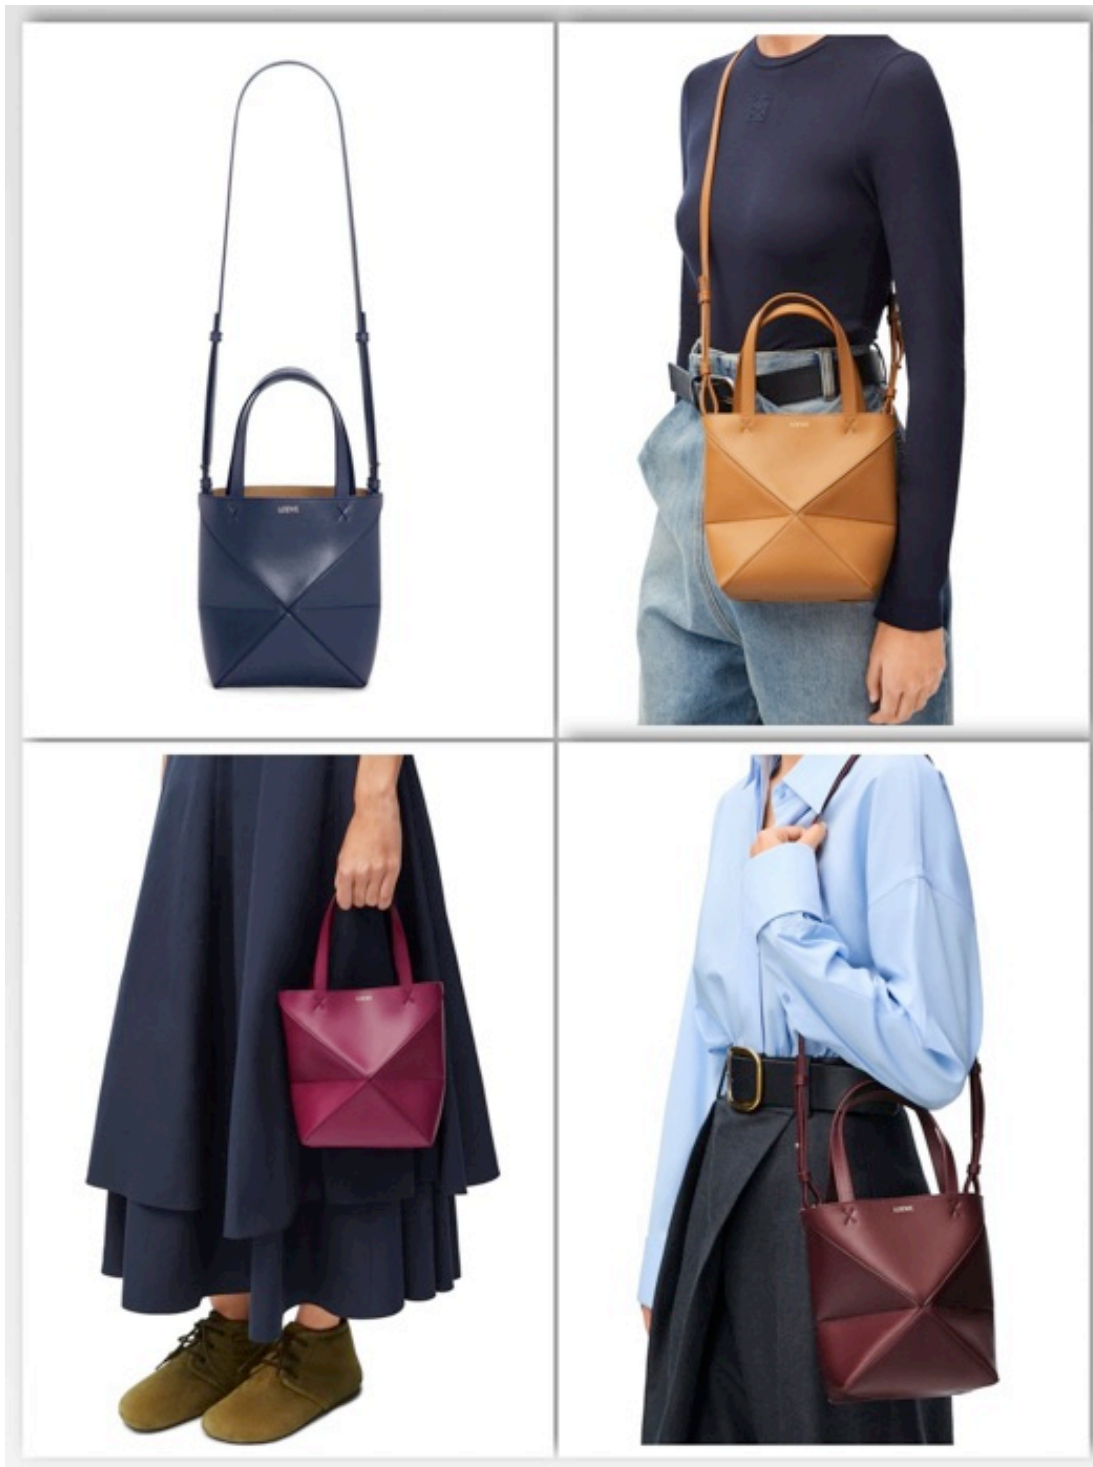

Main material : Shiny Calf

Strap length : 99 - 114 cm

Strap drop : 48 - 55 cm

Handle drop : 14 cm

Weight : 0.2 kg

Height (cm) : 20

Width (cm) : 16.5

Depth (cm) : 9.5

Height (inch) : 7.9

Width (inch) : 6.5

Depth (inch) : 3.7

Mini Puzzle Fold tote in shiny calfskin
Crimson/Burgundy/Blue/EWarm desert

87,000