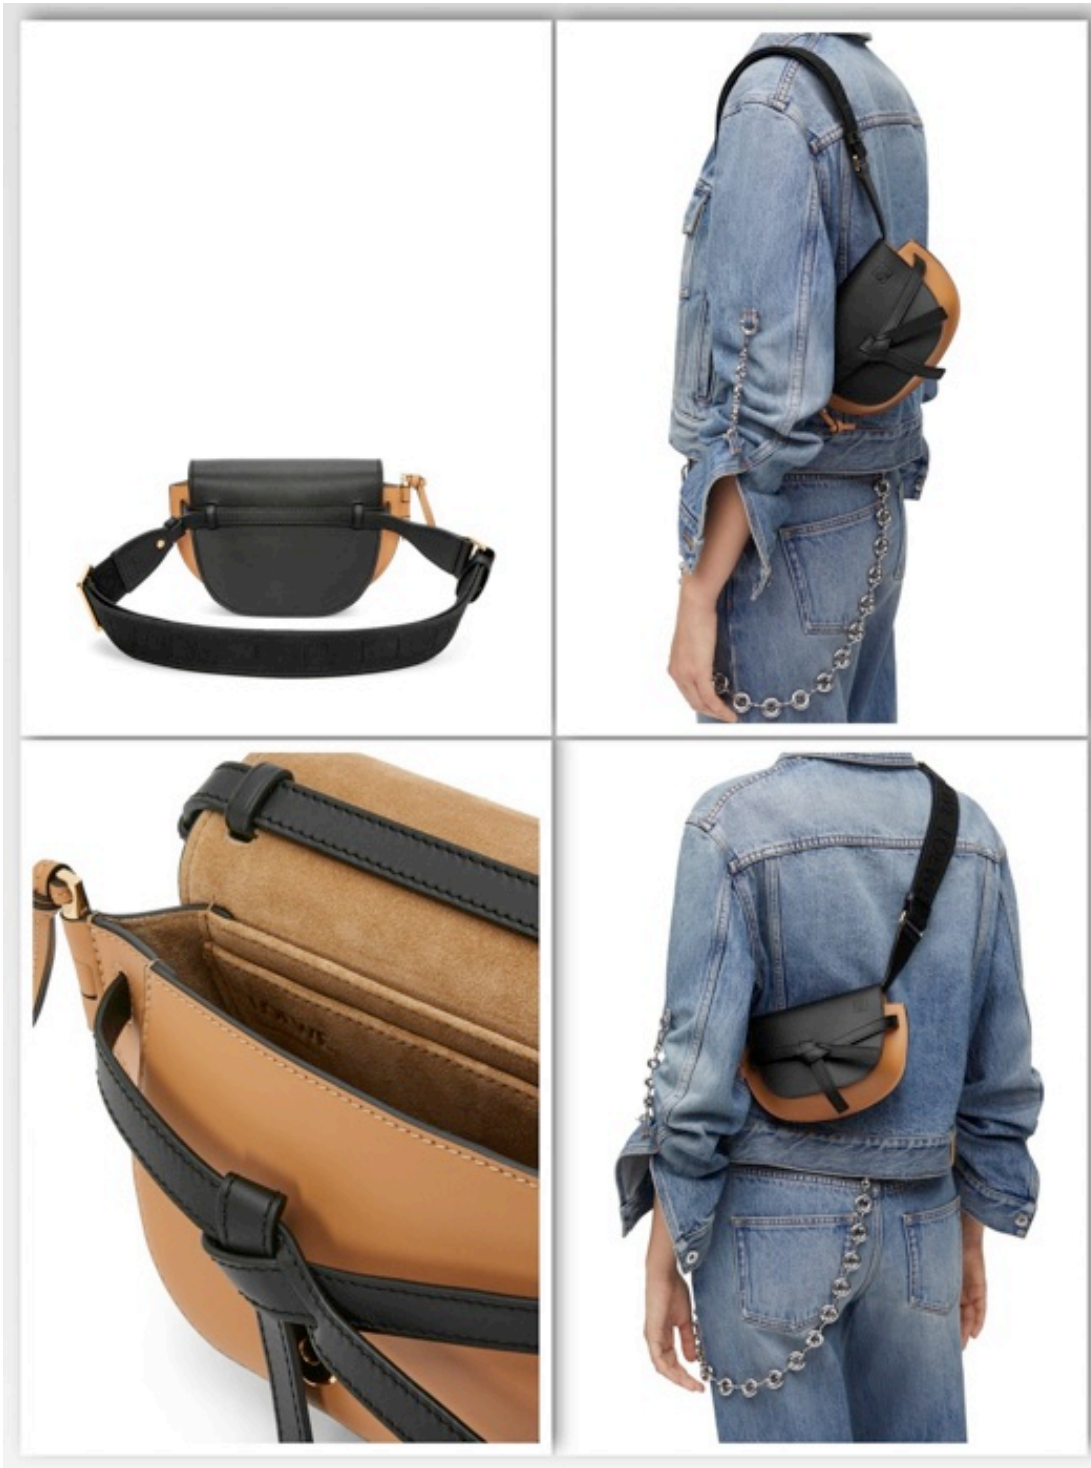

Main material : Soft Calf/Jacquard

Strap length : 84 - 126 cm

Strap drop : 28 - 50 cm

Weight : 0.36 kg

Height (cm) : 12.5

Width (cm) : 21

Depth (cm) : 9.5

Height (inch) : 4.9

Width (inch) : 8.3

Depth (inch) : 3.7

Mini Gate Dual bag in soft calfskin and jacquard Black and Warm Desert

109,000