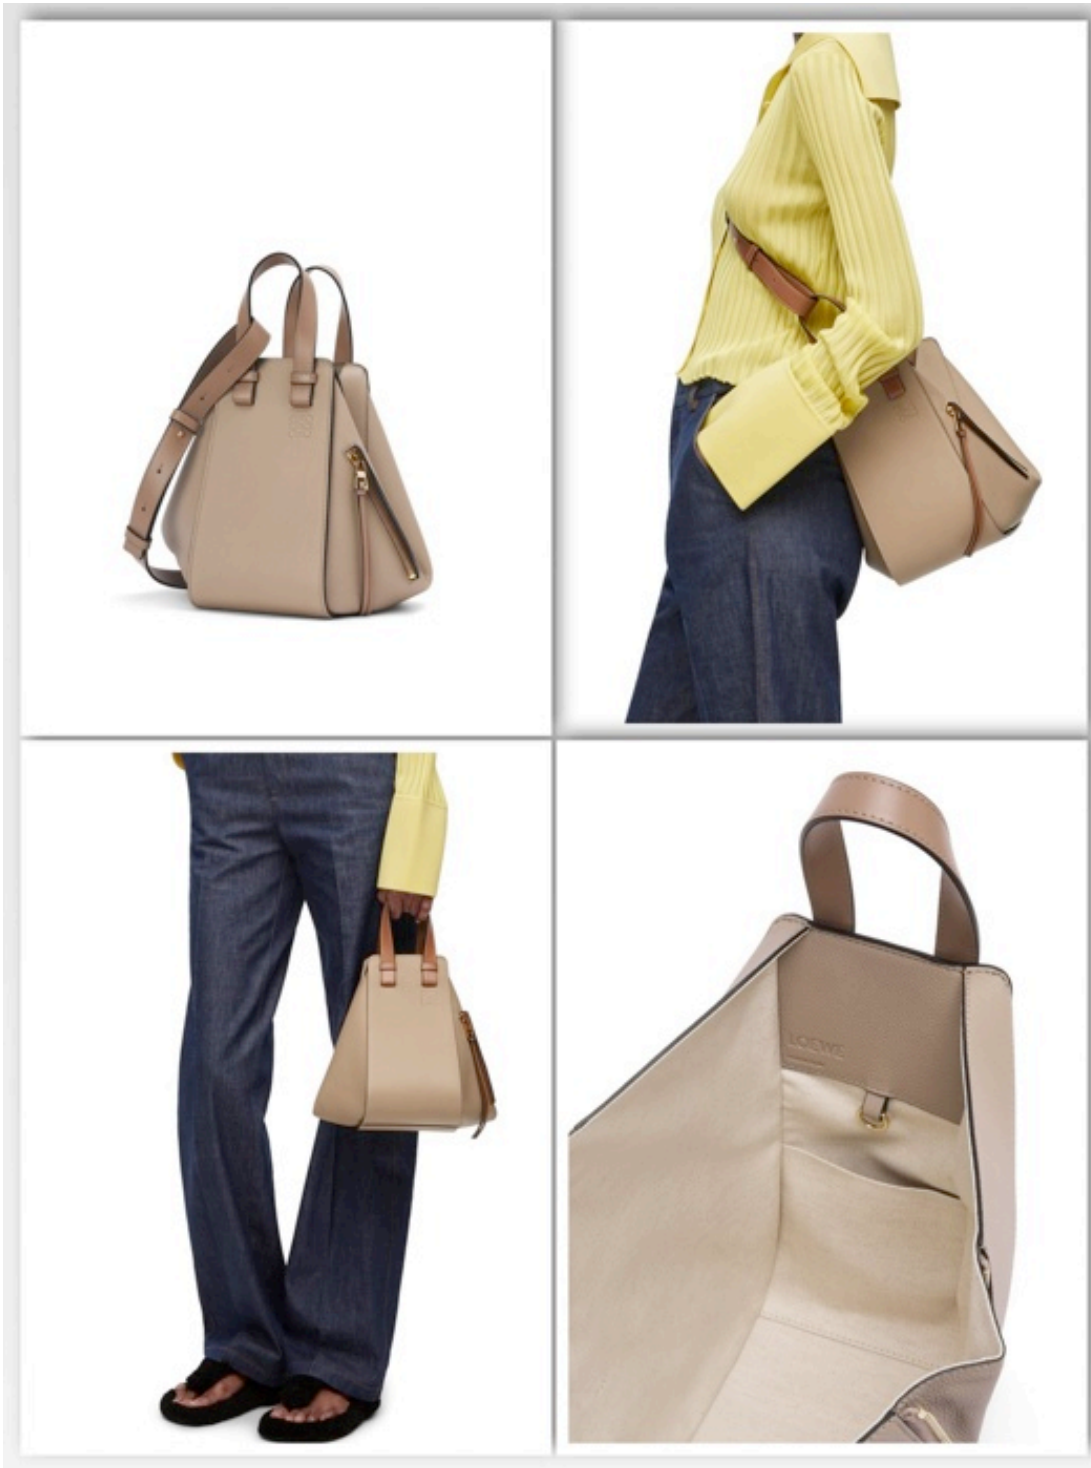

Main material : Soft Grained Calf

Strap length : 90 - 105 cm

Strap drop : 49 - 57 cm

Handle drop : 10 cm

Weight : 0.66 kg

Height (cm) : 25

Width (cm) : 13.5

Depth (cm) : 30

Height (inch) : 9.8

Width (inch) : 5.3

Depth (inch) : 11.8

Small Hammock bag in soft grained calfskin Sand

149,000