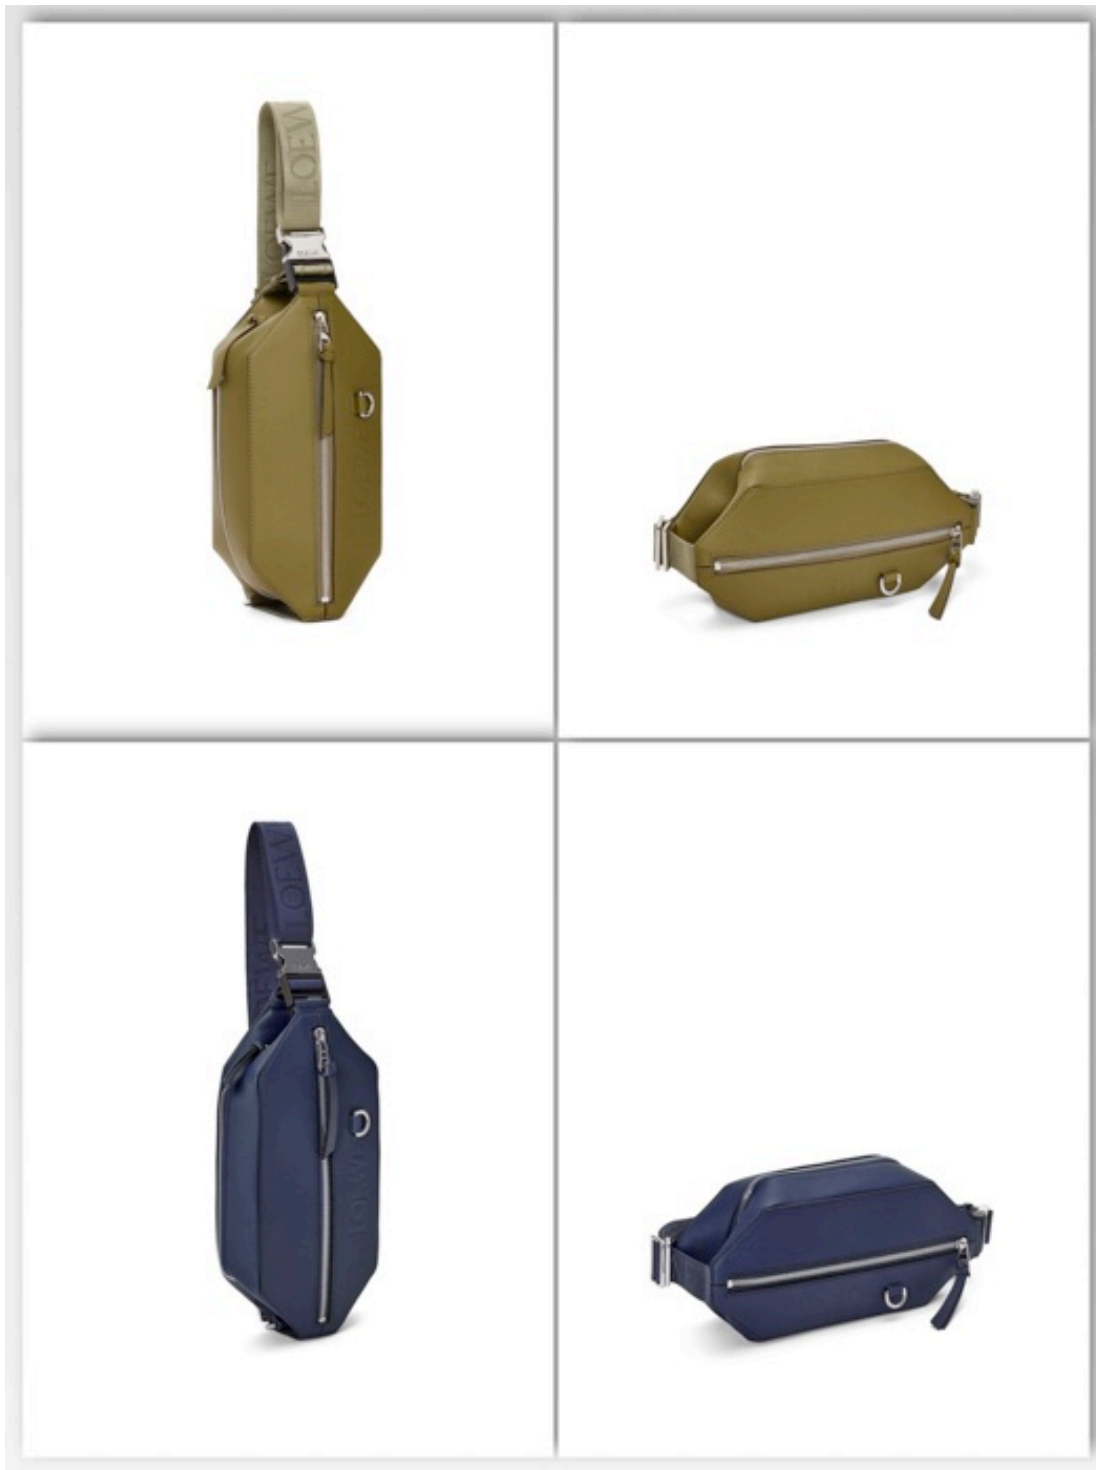

Main material :
Classic Calf

Strap length : 58 -
112 cm

Strap drop : 20 - 49
cm

Weight : 0.4 kg

Height (cm) : 9

Width (cm) : 32.5

Depth (cm) : 12.3

Height (inch) : 3.5

Width (inch) : 12.8

Depth (inch) : 4.8

Convertible Sling in classic calfskin Olive/Blue

79,500