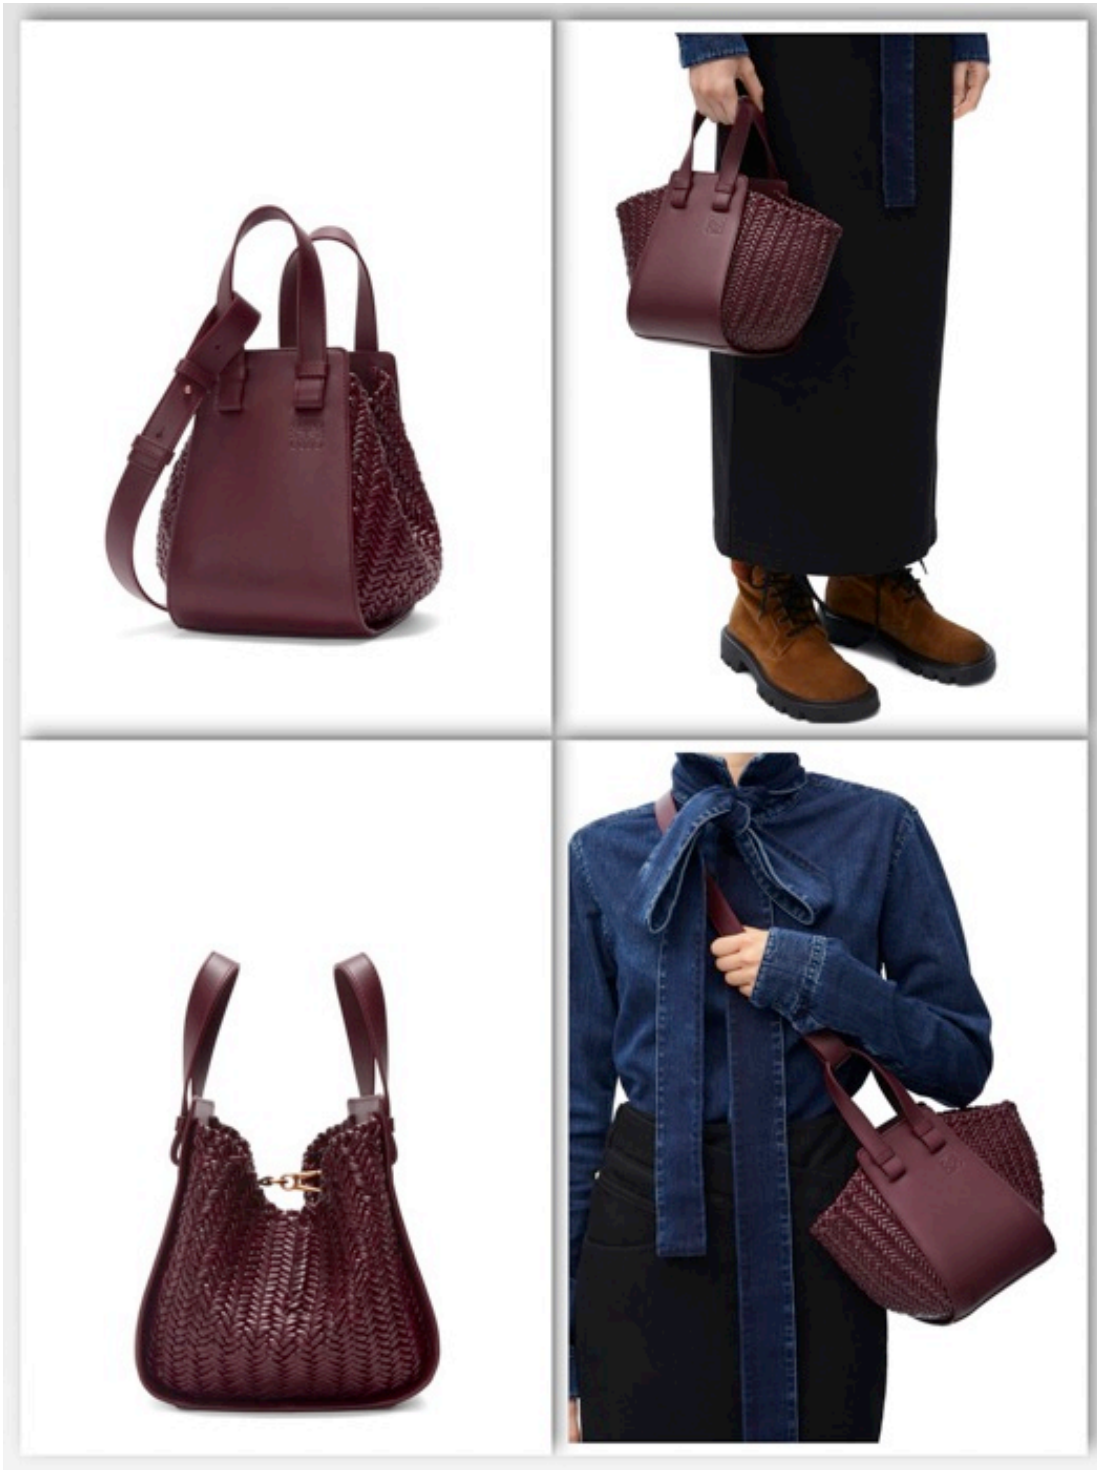

Compact Hammock bag in calfskin Black
197,000

Main material :
Mellow
Calf/Lambskin
Strap length : 78 - 85
cm
Strap drop : 53 - 57
cm
Handle drop : 10 cm
Weight : 0.9 kg
Height (cm) : 20.8
Width (cm) : 14.4
Depth (cm) : 19.5
Height (inch) : 8.2
Width (inch) : 5.7
Depth (inch) : 7.7