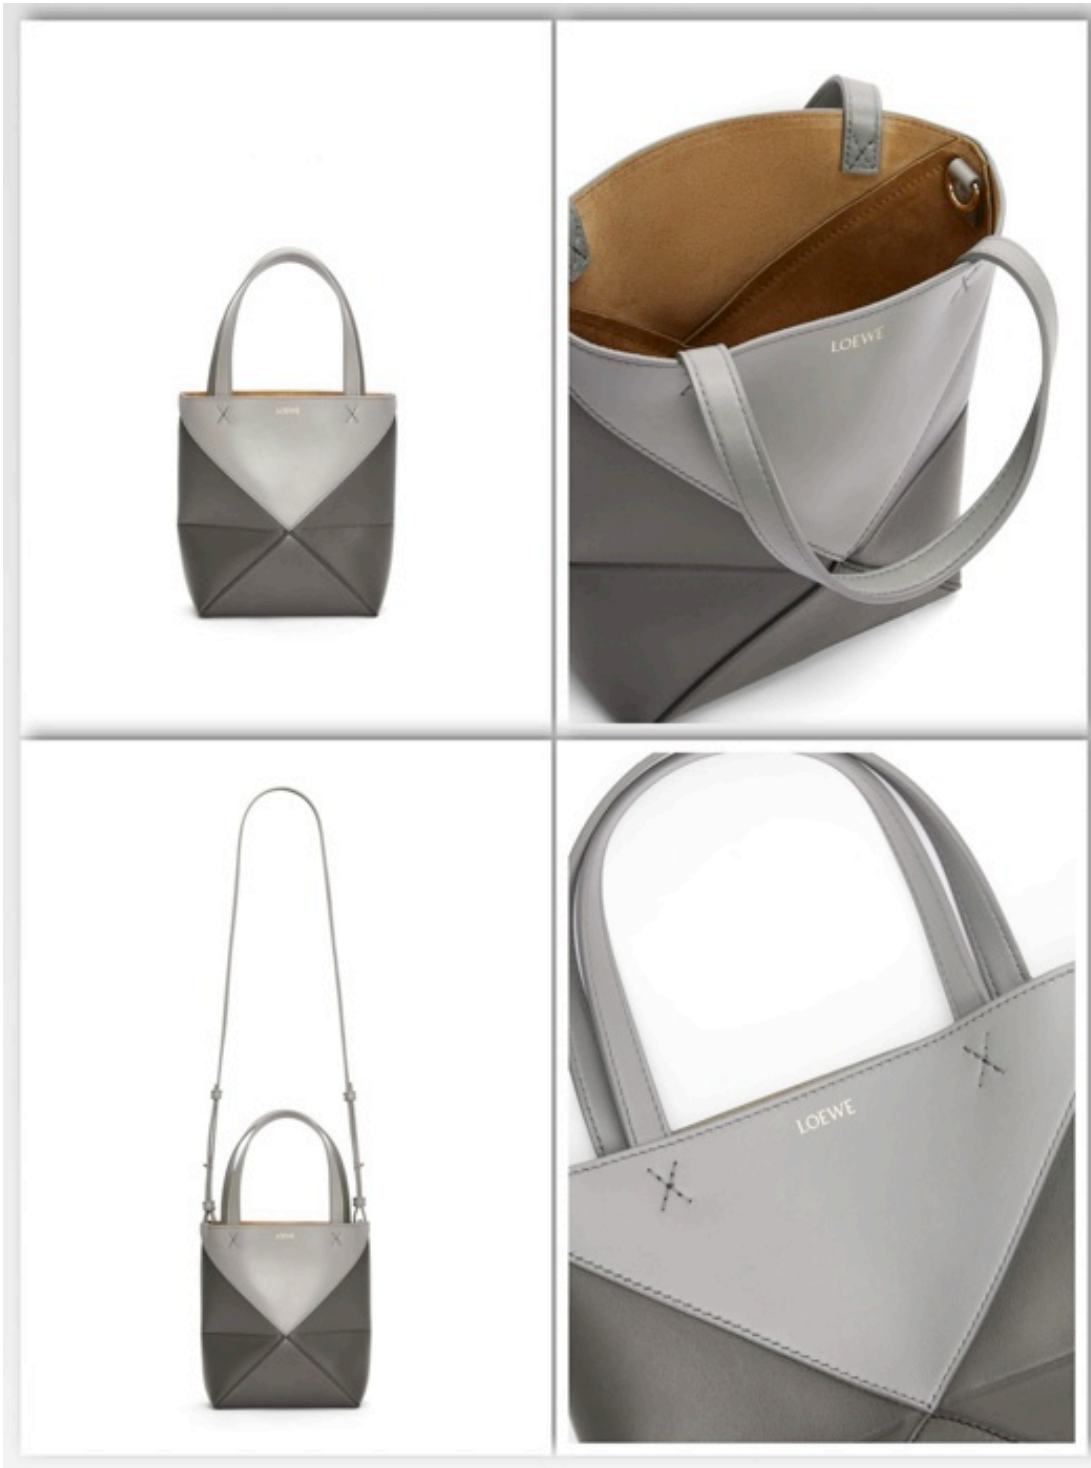

Strap length : 99 -
114 cm
Strap drop : 48 - 55
cm
Handle drop : 14 cm
Weight : 0.23 kg
Height (cm) : 20
Width (cm) : 16.5
Depth (cm) : 9.5
Height (inch) : 7.9
Width (inch) : 6.5
Depth (inch) : 3.7

Mini Puzzle Fold Tote in shiny calfskin Pearl
Grey/Dark Grey

89,000