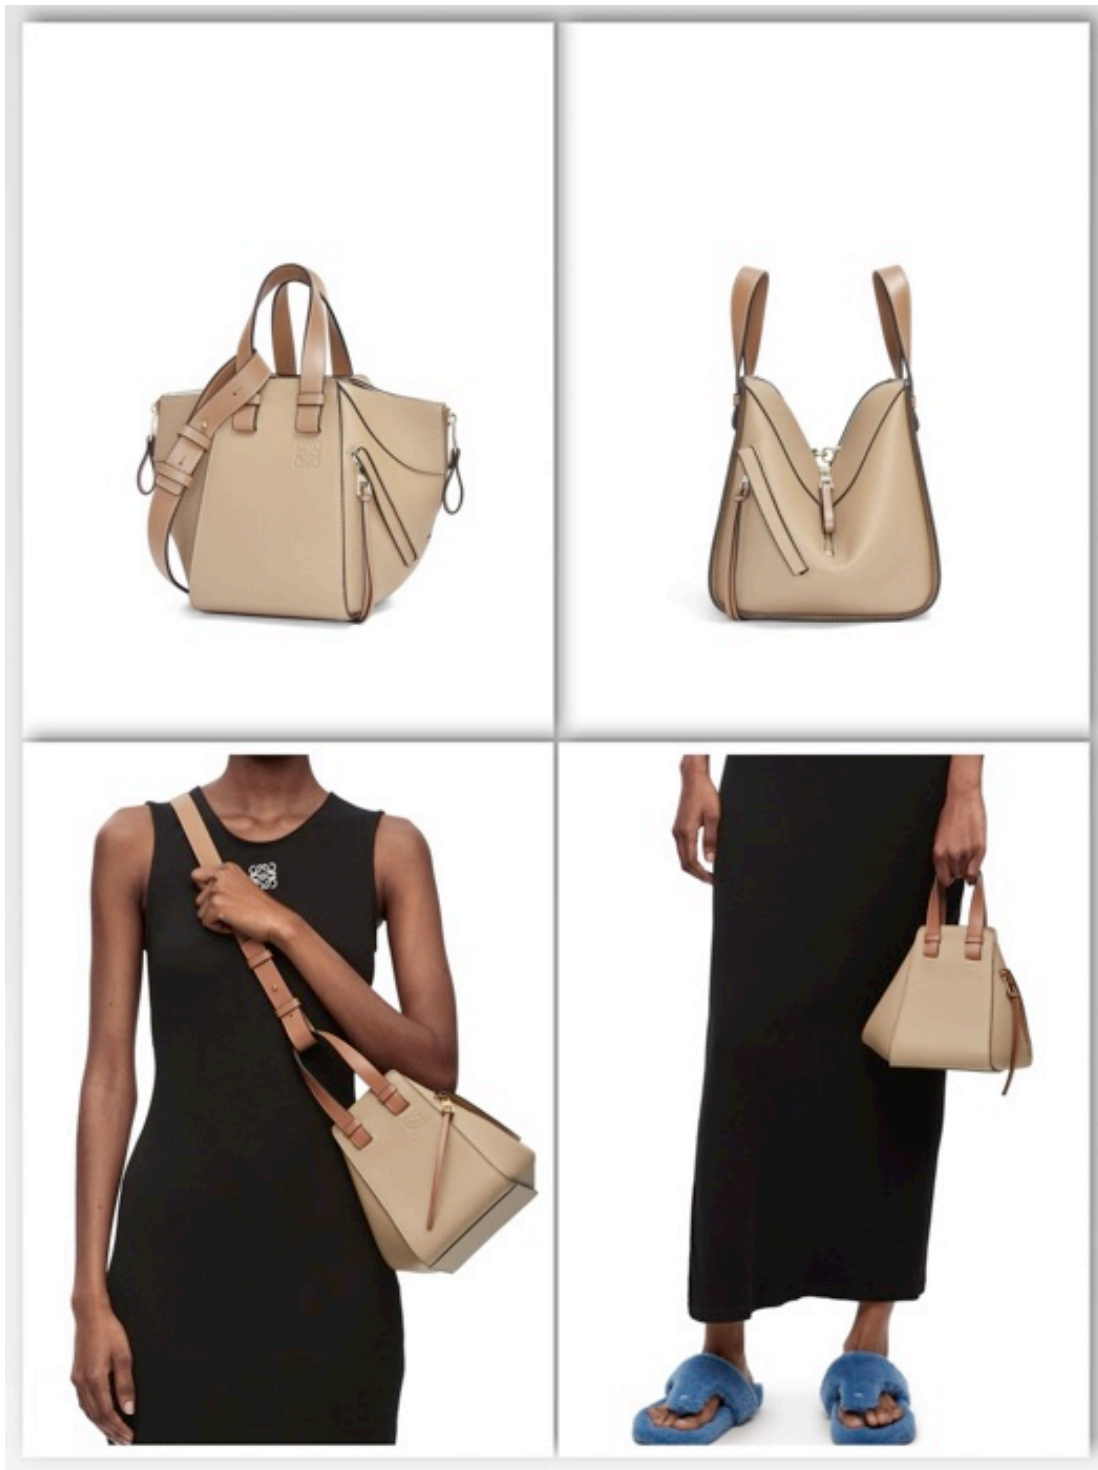

Main material : Soft Grained Calf

Strap length : 78 - 85 cm

Strap drop : 47 - 50 cm

Handle drop : 10 cm

Weight : 0.5 kg

Height (cm) : 20.8

Width (cm) : 14.4

Depth (cm) : 19.5

Height (inch) : 8.2

Width (inch) : 5.7

Depth (inch) : 7.7

Compact Hammock bag in soft grained calfskin Sand

139,000