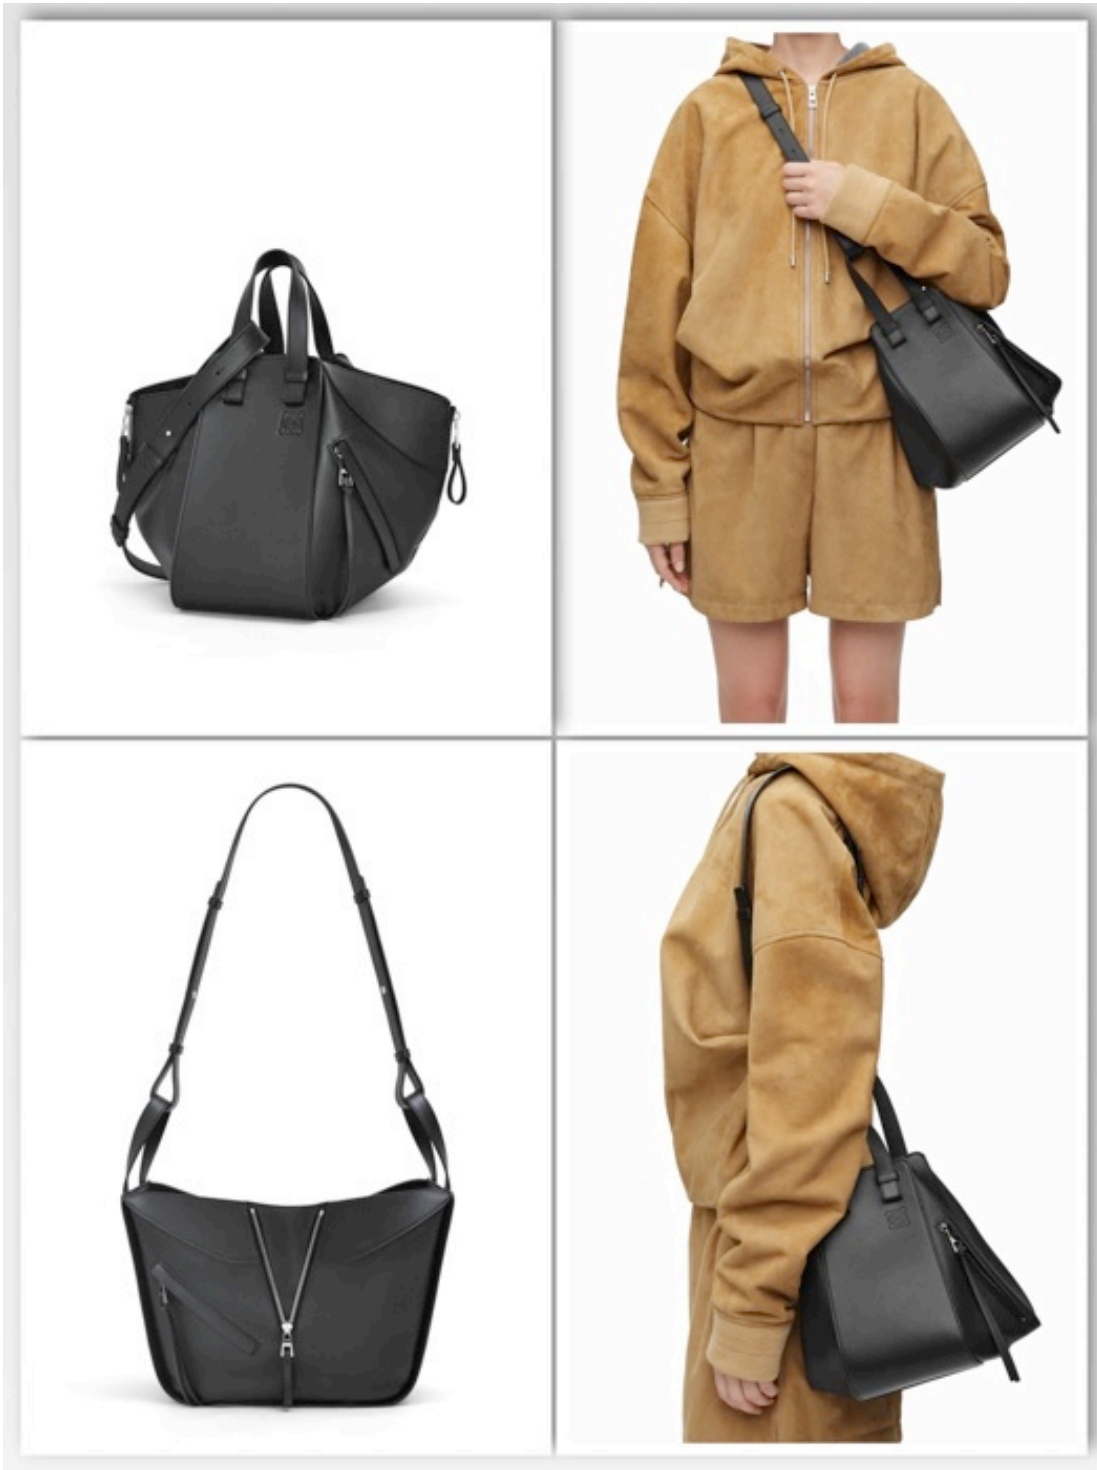

Main material :
Classic Calf
Strap length : 90 -
105 cm
Strap drop : 49 - 57
cm
Handle drop : 10 cm
Weight : 0.65 kg
Height (cm) : 25
Width (cm) : 13.5
Depth (cm) : 30
Height (inch) : 9.8
Width (inch) : 5.3
Depth (inch) : 11.8

Small Hammock bag in classic calfskin Black

149,000