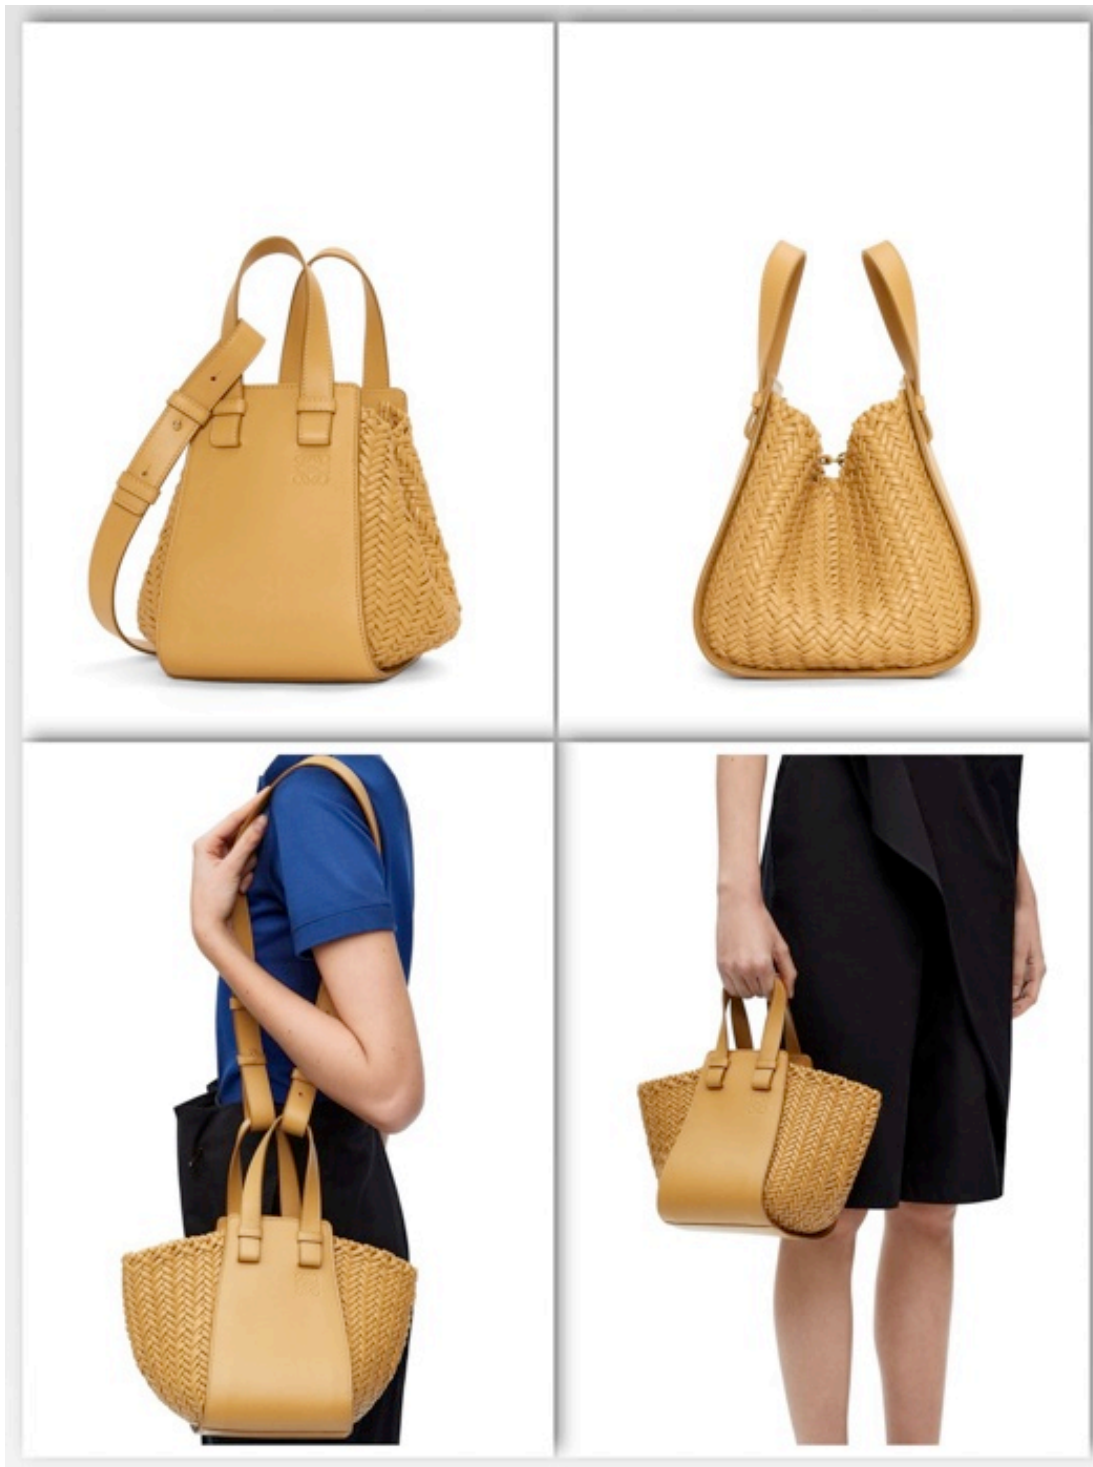

Bracelet pouch in raffia and calfskin
61,000

Main material :
Mellow
Calf/Lambskin
Strap length : 78 - 85
cm
Strap drop : 53 - 57
cm
Handle drop : 10 cm
Weight : 0.9 kg
Height (cm) : 20.8
Width (cm) : 14.4
Depth (cm) : 19.5
Height (inch) : 8.2
Width (inch) : 5.7
Depth (inch) : 7.7