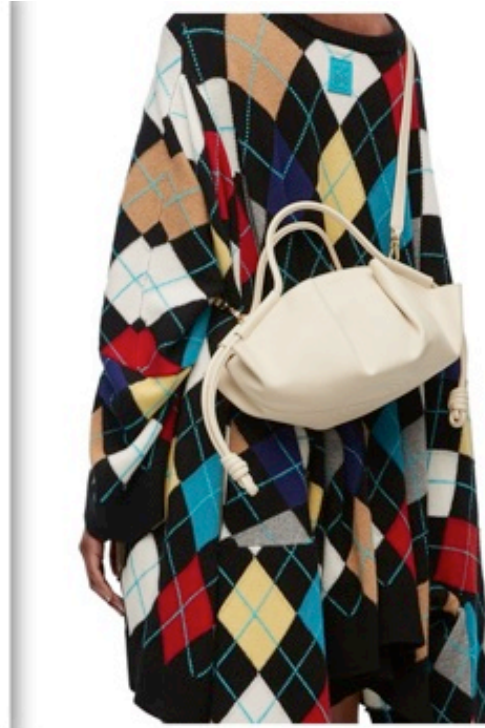

Depth (cm) : 21

Height (inch) : 4.5

Width (inch) : 13.8

Depth (inch) : 8.3

Small Paseo bag in shiny nappa calfskin Angora

142,000

Main material : Shiny Nappa Calf

Strap length : 88 - 108 cm