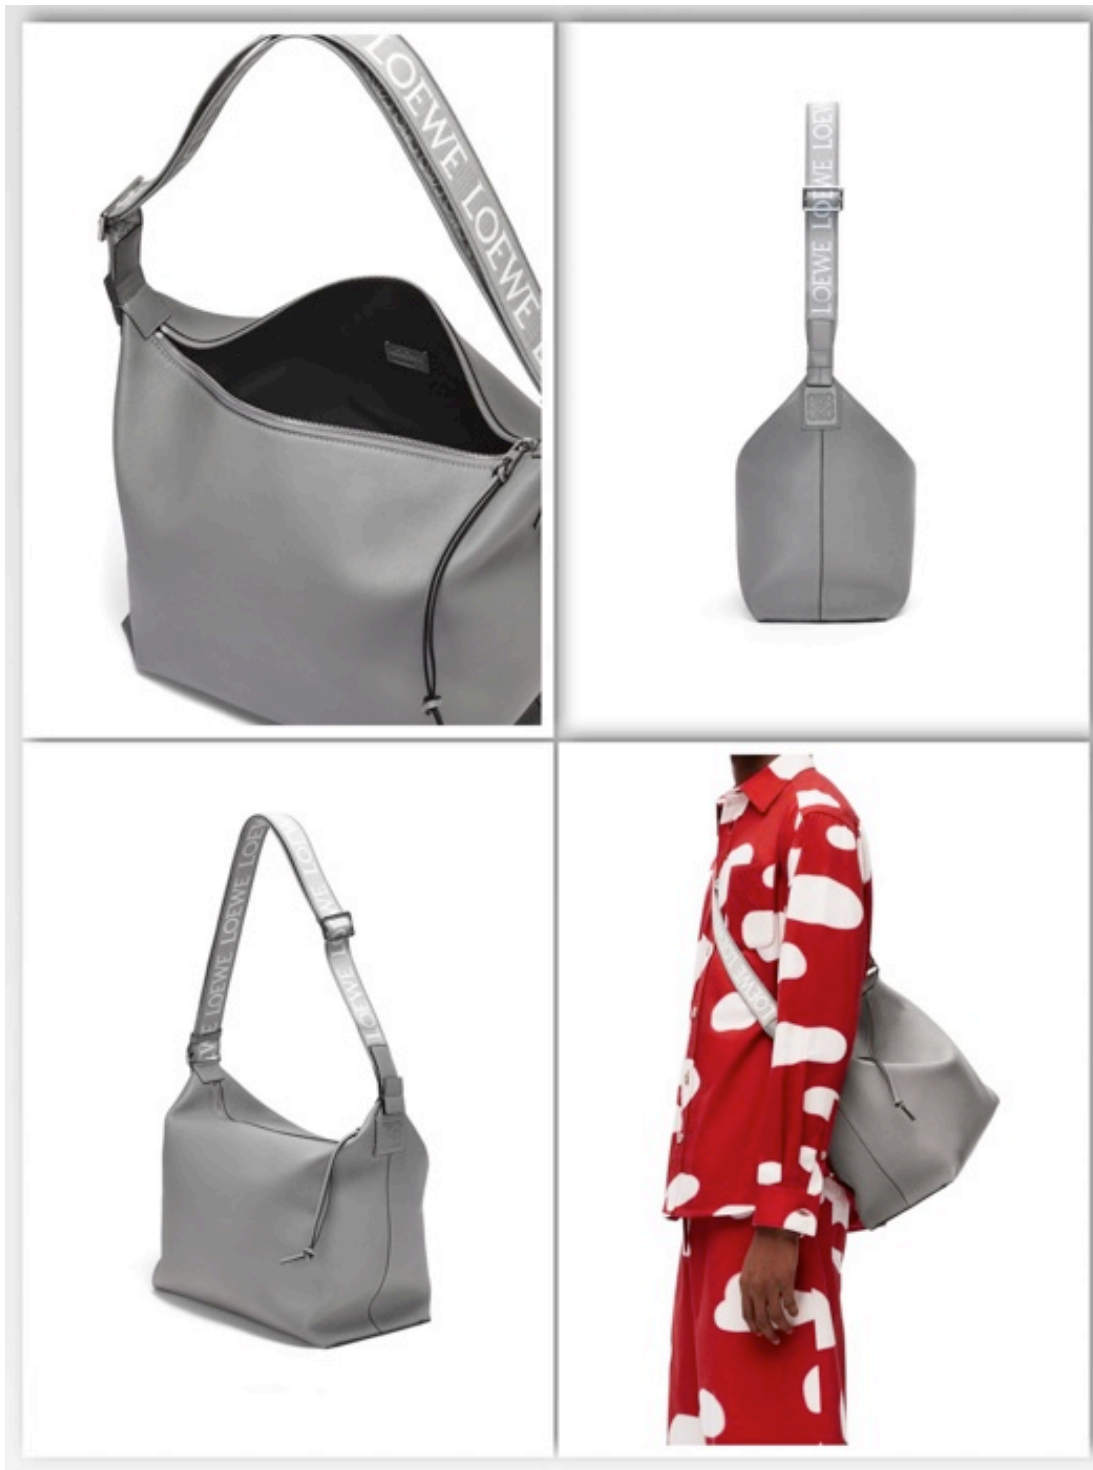

Depth (cm) : 12.3

Height (inch) : 3.5

Width (inch) : 12.8

Depth (inch) : 4.8

Convertible Sling in classic calfskin Olive/Blue

79,500

Main material :  
Supple Smooth  
Calf/Jacquard

Strap length : 70 -  
125 cm