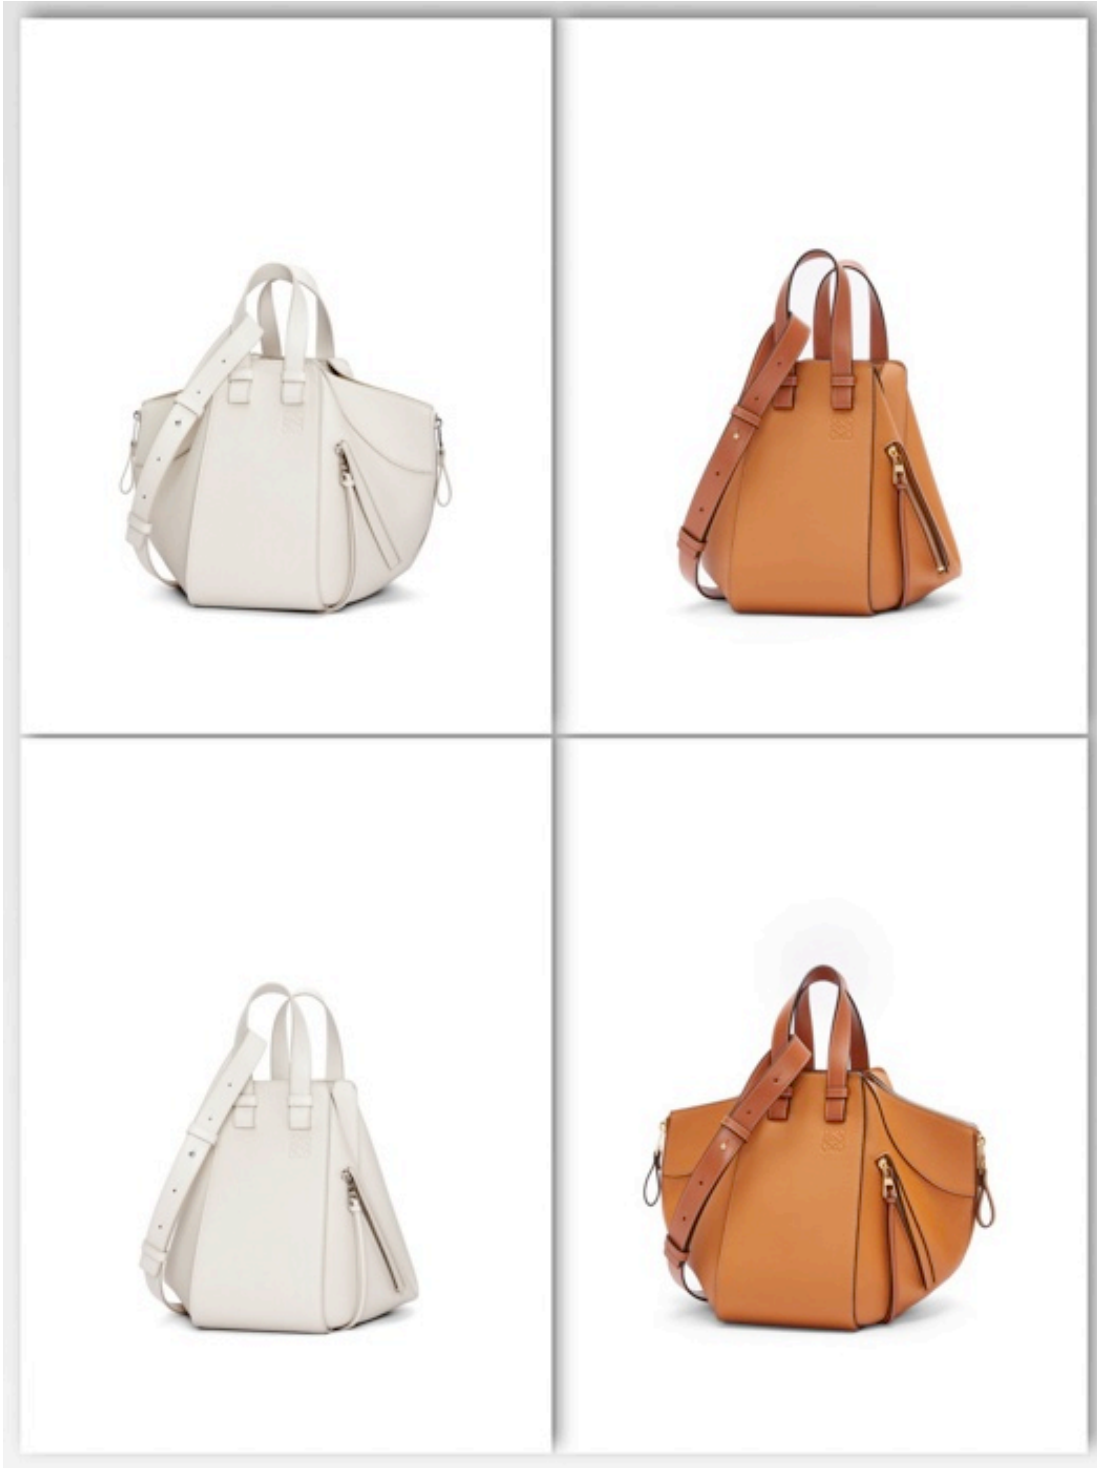

Main material : Soft Grained Calf

Strap length : 90 - 105 cm

Strap drop : 49 - 57 cm

Handle drop : 10 cm

Weight : 0.66 kg

Height (cm) : 25

Width (cm) : 13.5

Depth (cm) : 30

Height (inch) : 9.8

Width (inch) : 5.3

Depth (inch) : 11.8

Small Hammock bag in soft grained calfskin Light Caramel/Soft white

149,000