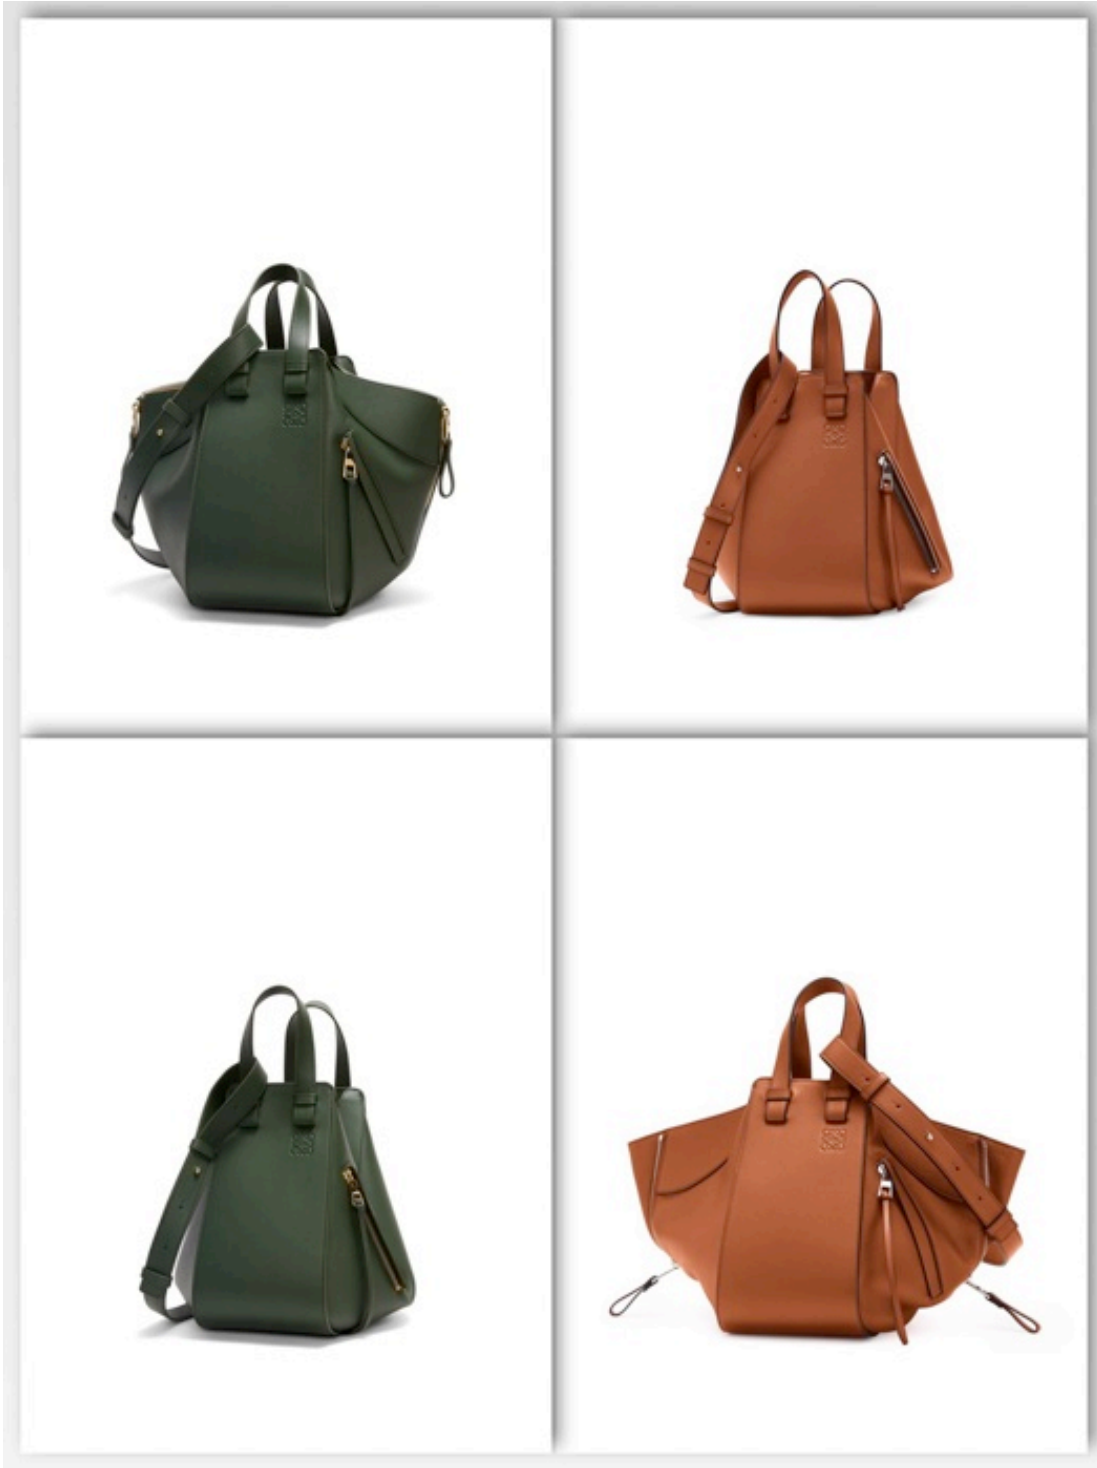

Small Hammock bag in classic calfskin Black

149,000

Main material :  
Classic Calf  
Strap length : 90 -  
105 cm  
Strap drop : 49 - 57  
cm  
Handle drop : 10 cm  
Weight : 0.65 kg  
Height (cm) : 25  
Width (cm) : 13.5  
Depth (cm) : 30  
Height (inch) : 9.8  
Width (inch) : 5.3  
Depth (inch) : 11.8