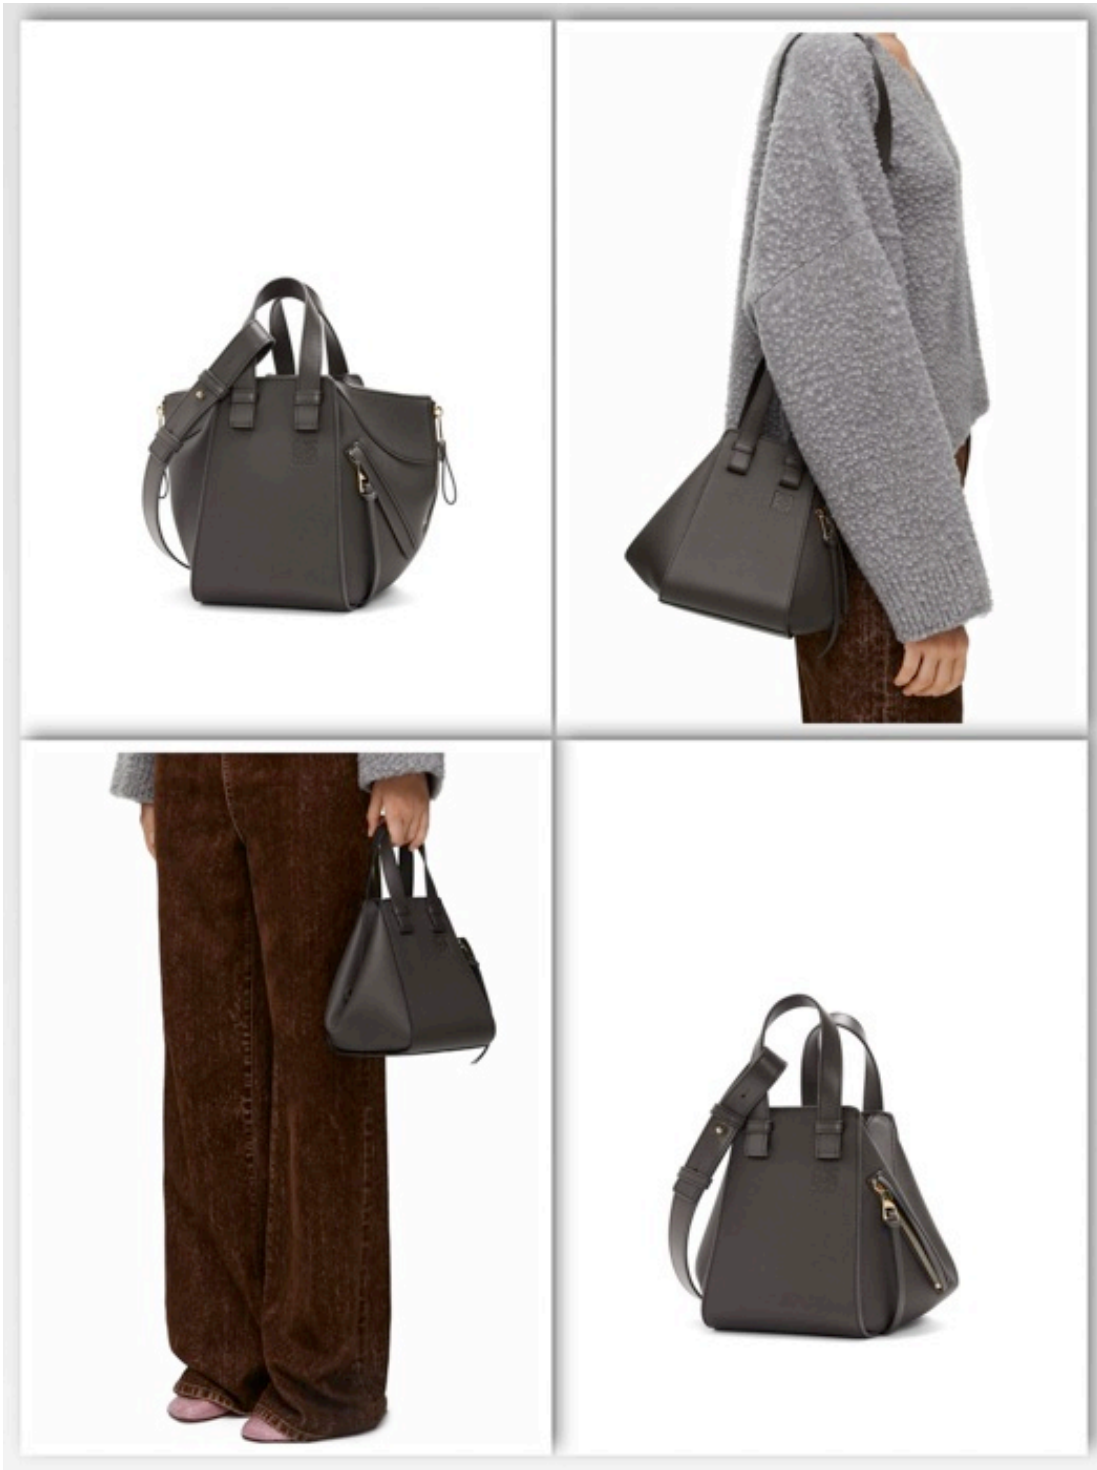

Main material : Soft Grained Calf

Strap length : 78 - 85 cm

Strap drop : 47 - 50 cm

Handle drop : 10 cm

Weight : 0.5 kg

Height (cm) : 20.8

Width (cm) : 14.4

Depth (cm) : 19.5

Height (inch) : 8.2

Width (inch) : 5.7

Depth (inch) : 7.7

Compact Hammock bag in soft grained calfskin Dark Grey

139,000