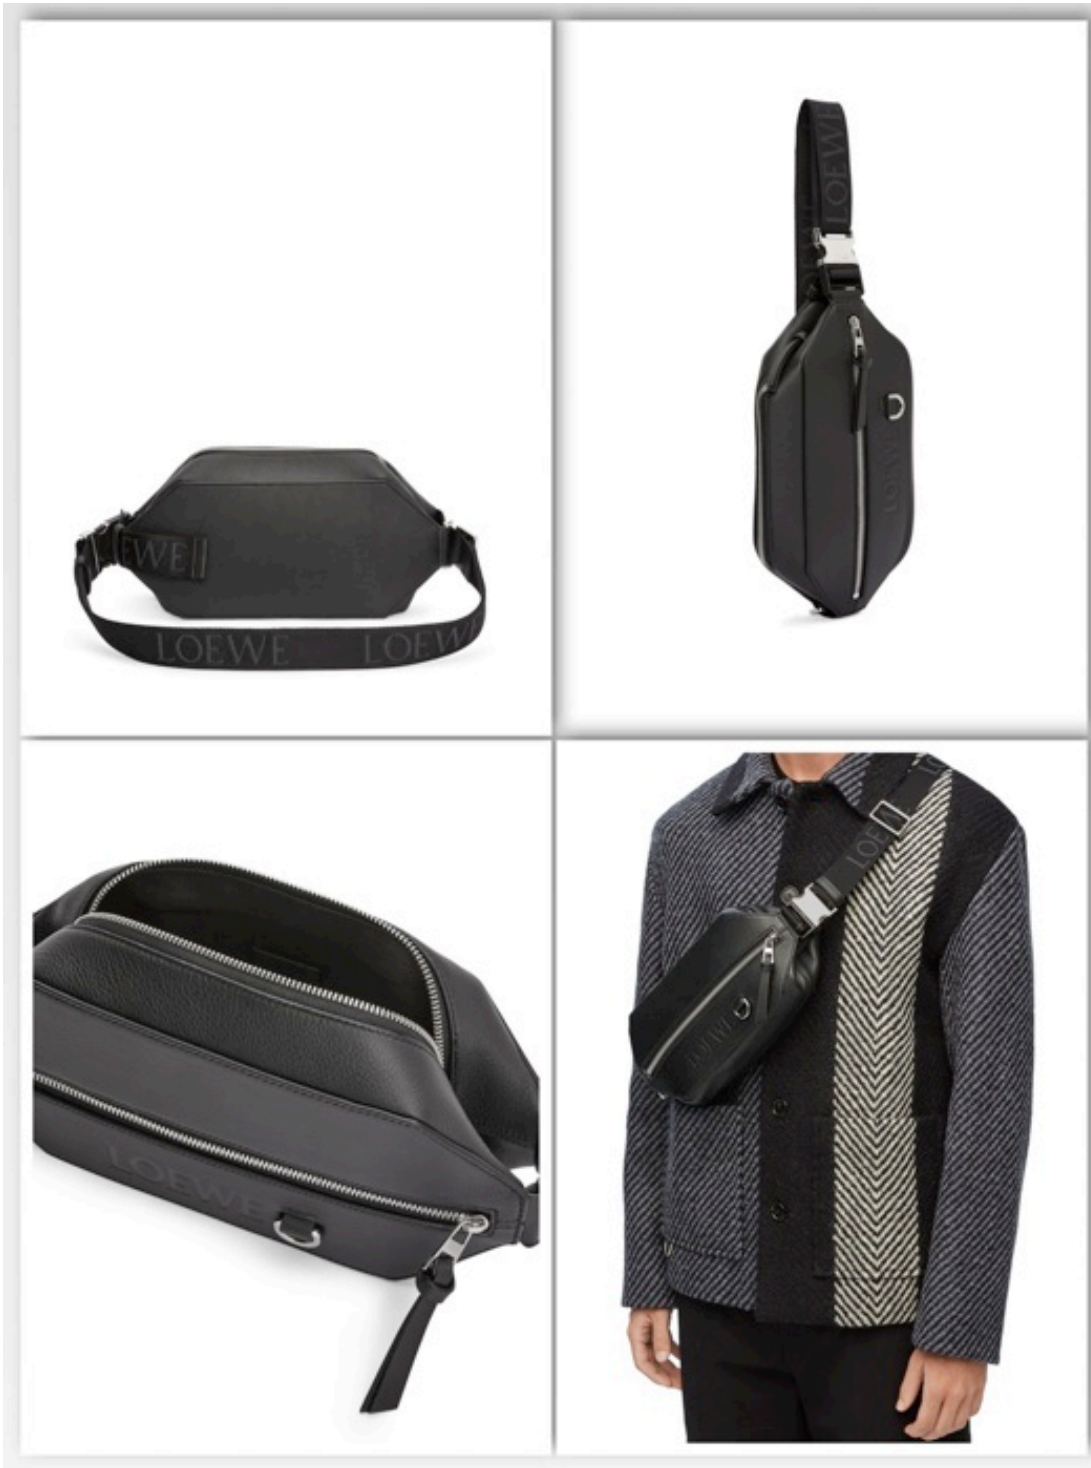

Main material :
Classic Calf
Strap length : 58 -
112 cm
Strap drop : 20 - 49
cm
Weight : 0.4 kg
Height (cm) : 9
Width (cm) : 32.5
Depth (cm) : 12.3
Height (inch) : 3.5
Width (inch) : 12.8
Depth (inch) : 4.8