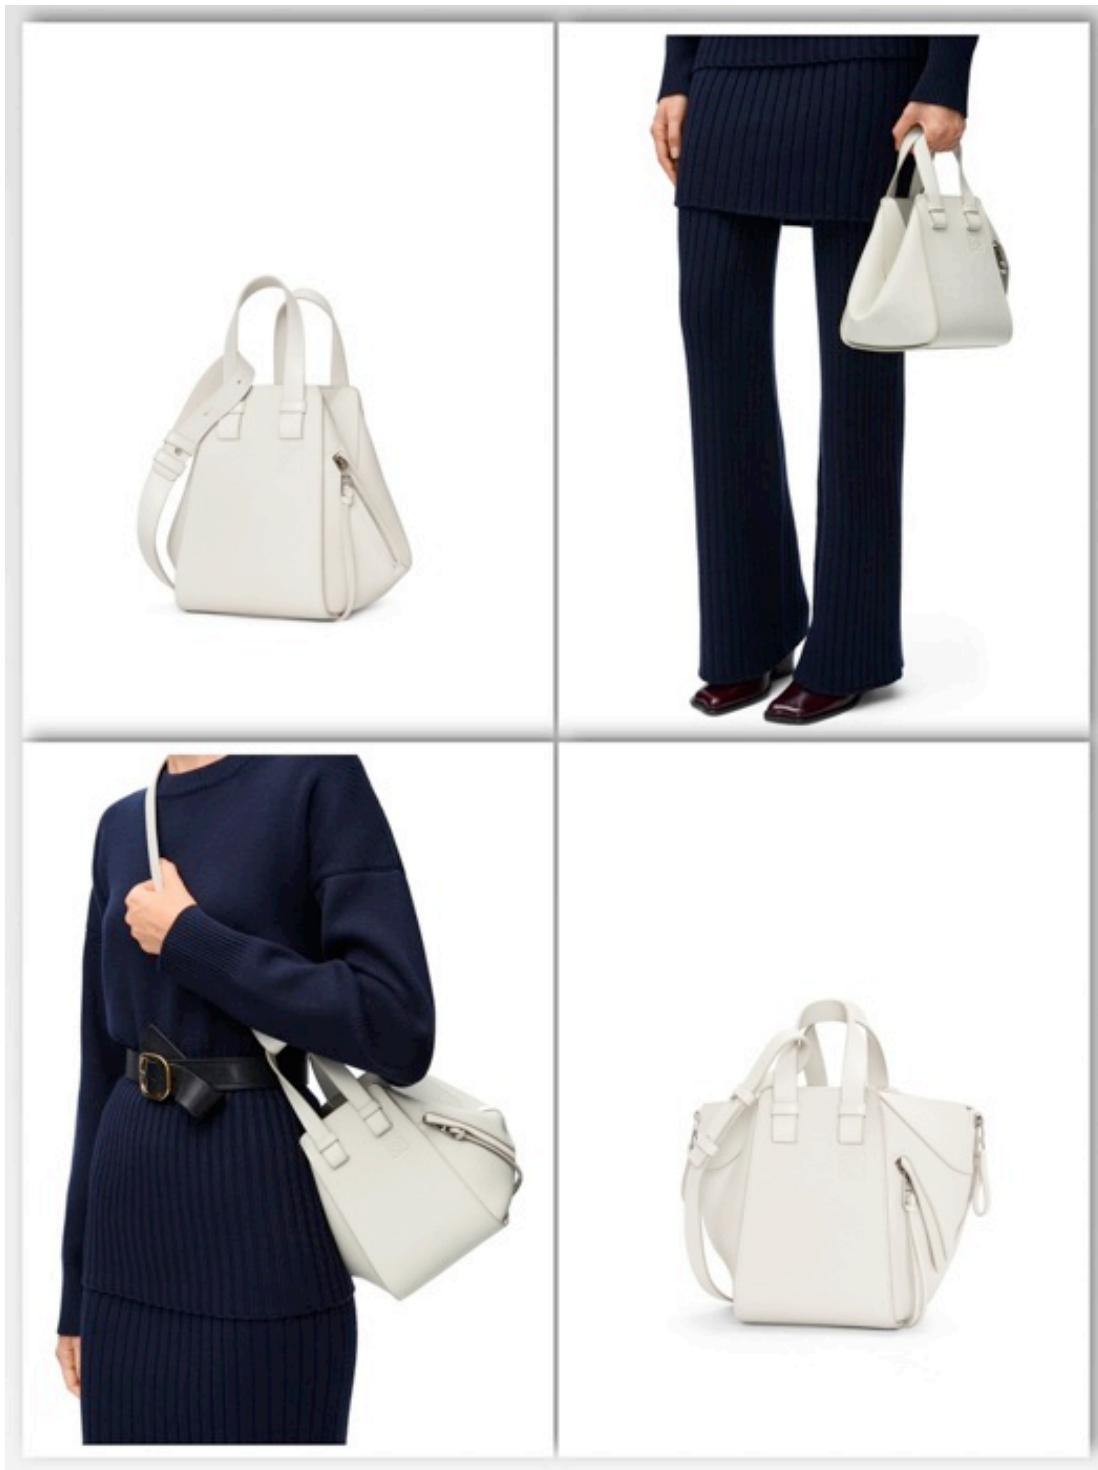

Main material : Soft Grained Calf

Strap length : 78 - 85 cm

Strap drop : 47 - 50 cm

Handle drop : 10 cm

Weight : 0.5 kg

Height (cm) : 20.8

Width (cm) : 14.4

Depth (cm) : 19.5

Height (inch) : 8.2

Width (inch) : 5.7

Depth (inch) : 7.7

Compact Hammock bag in soft grained calfskin Soft White

139,000