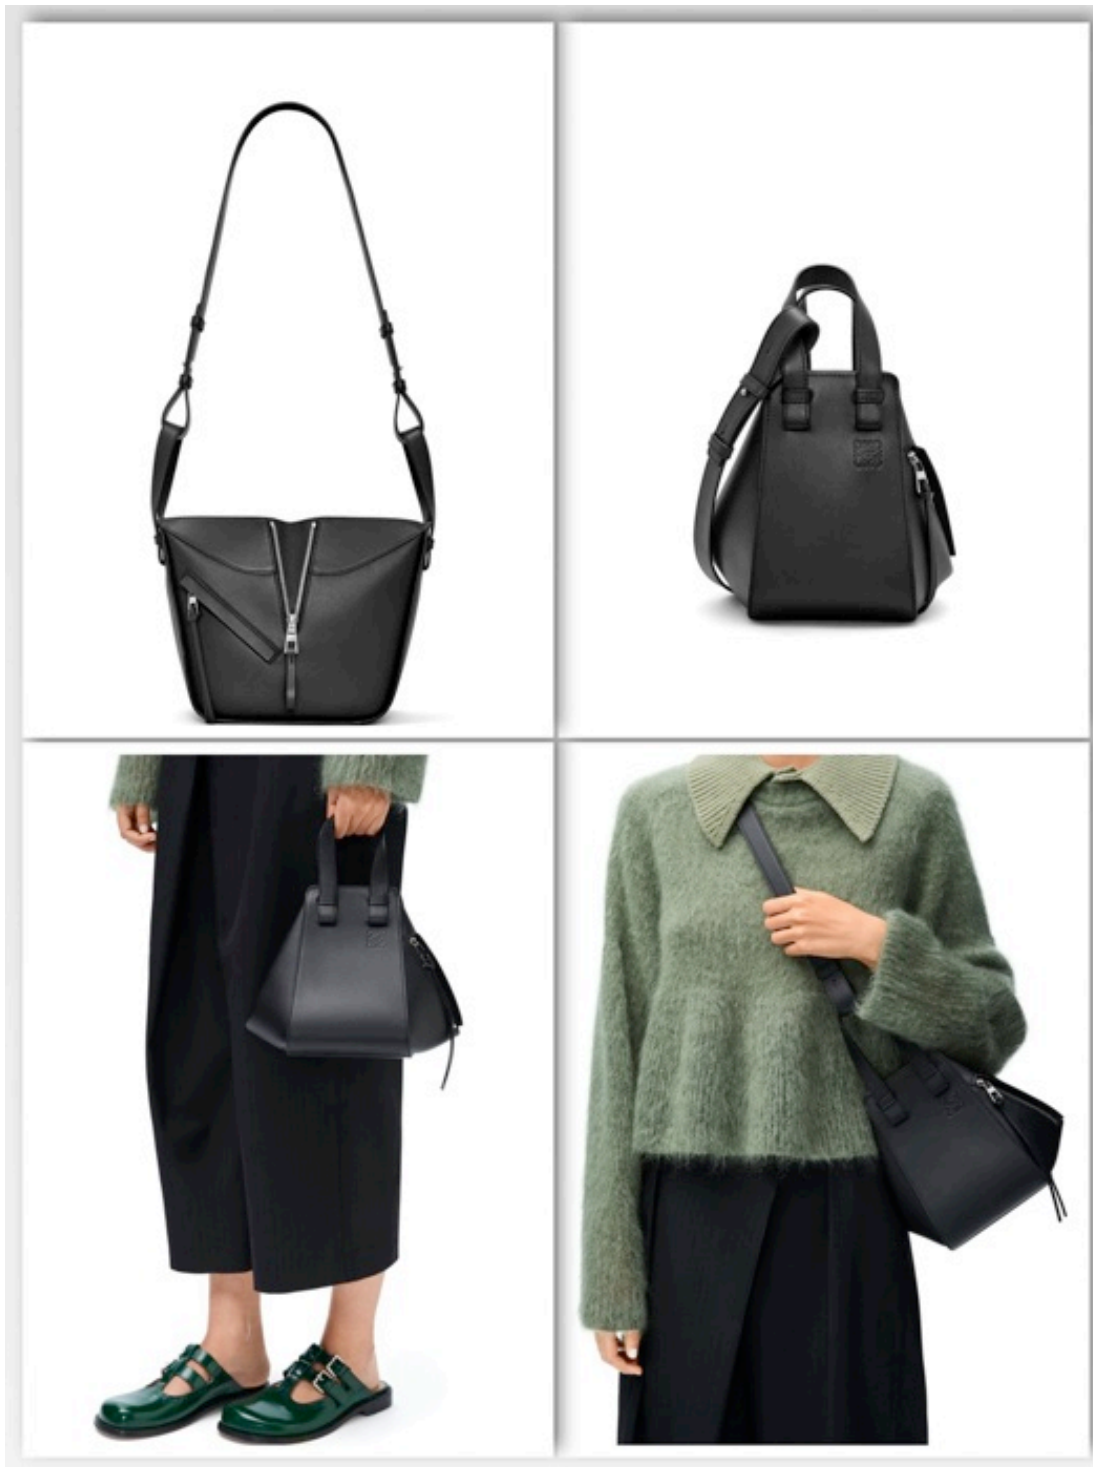

Depth (cm) : 27

Height (inch) : 8.7

Width (inch) : 6.7

Depth (inch) : 10.6

Compact Hammock bag in calfskinBlack

179,000

Main material :  
Classic Calf

Strap length : 78 - 85  
cm