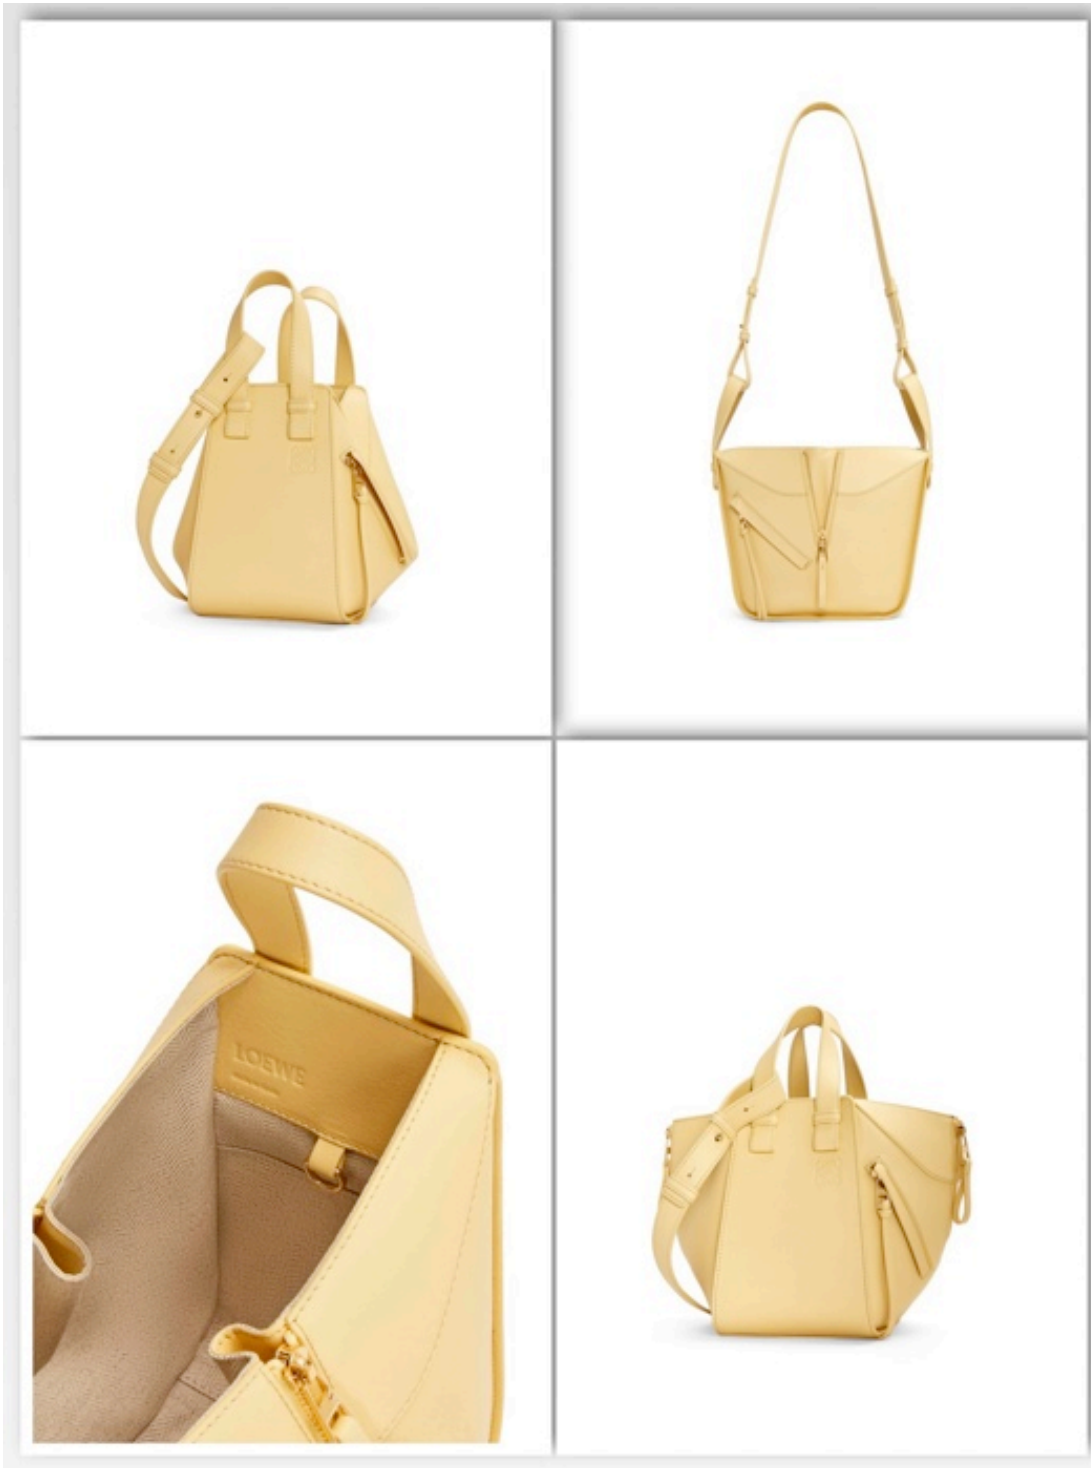

Main material :
Classic Calf

Strap length : 78 - 85
cm

Strap drop : 53 - 57
cm

Handle drop : 10 cm

Weight : 0.5 kg

Height (cm) : 20.8

Width (cm) : 14.4

Depth (cm) : 19.5

Height (inch) : 8.2

Width (inch) : 5.7

Depth (inch) : 7.7

Compact Hammock bag in classic calfskin Vanilla

139,000