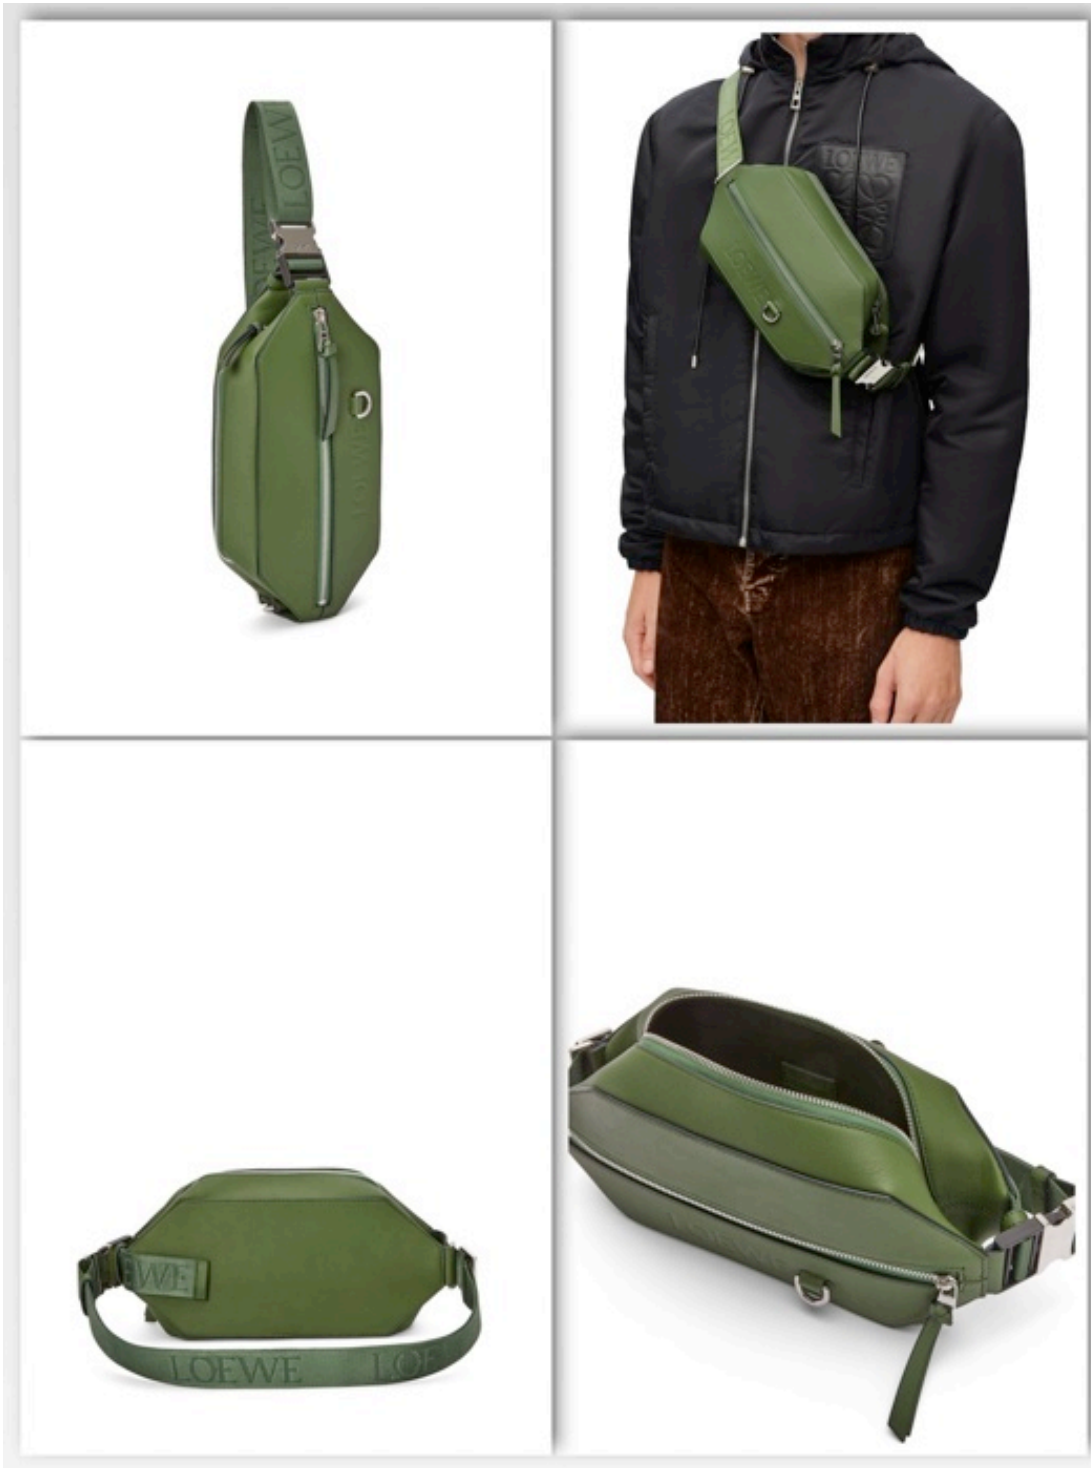

Convertible Sling in classic calfskin Black
79,500

Main material :
Classic Calf
Strap length : 58 -
112 cm
Strap drop : 20 - 49
cm
Weight : 0.4 kg
Height (cm) : 9
Width (cm) : 32.5
Depth (cm) : 12.3
Height (inch) : 3.5
Width (inch) : 12.8
Depth (inch) : 4.8

Convertible Sling in classic calfskin Hunter Green

79,500