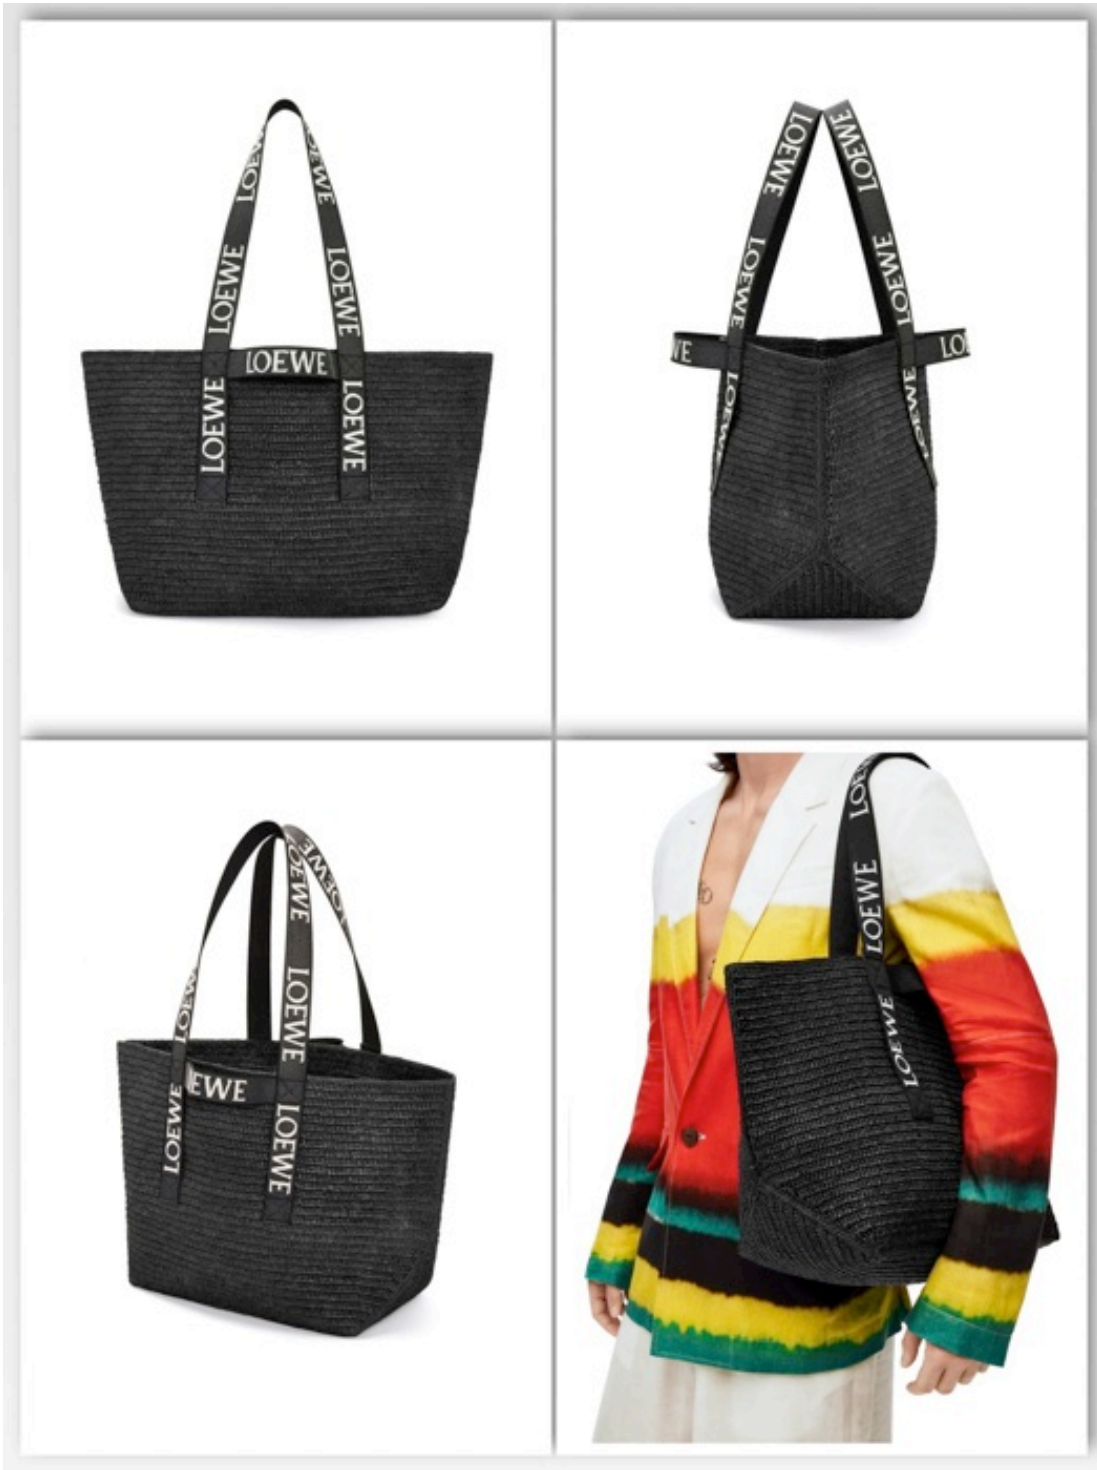

Main material :
Raffia
Handle drop : 7 - 29
cm
Weight : 0.72 kg
Height (cm) : 32
Width (cm) : 50
Depth (cm) : 19
Height (inch) : 12.6
Width (inch) : 19.7
Depth (inch) : 7.5