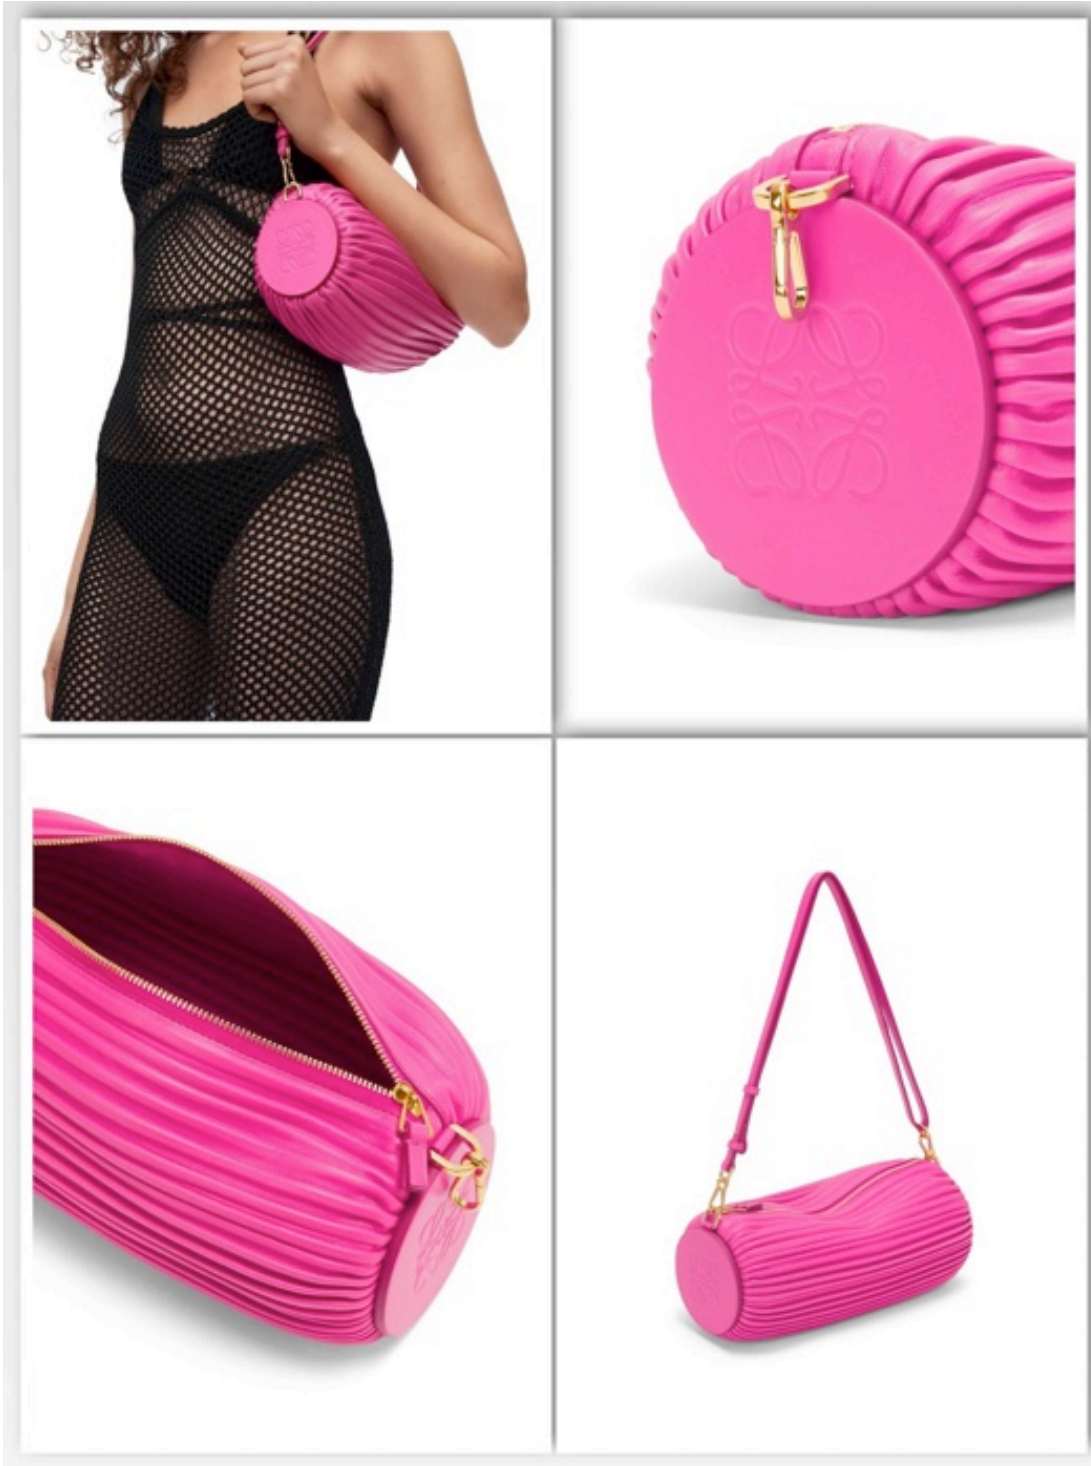

Bracelet Pouch in pleated nappa Clay Green

82,000

Main material :  
Pleated Nappa

Strap length : 54 -  
97.5 cm

Strap drop : 27 - 51  
cm

Weight : 0.28 kg

Height (cm) : 10

Width (cm) : 25

Depth (cm) : 10

Height (inch) : 3.9

Width (inch) : 9.8

Depth (inch) : 3.9

Bracelet Pouch in pleated nappa desert

82,000

Main material :  
Pleated Nappa  
Strap length : 54 -  
97.5 cm  
Strap drop : 27 - 51  
cm  
Weight : 0.28 kg  
Height (cm) : 10  
Width (cm) : 25  
Depth (cm) : 10  
Height (inch) : 3.9  
Width (inch) : 9.8  
Depth (inch) : 3.9

Bracelet Pouch in pleated nappa Fuchsia  
82,000

Main material :  
Pleated Nappa

Strap length : 54 -  
97.5 cm

Strap drop : 27 - 51  
cm

Weight : 0.28 kg

Height (cm) : 10

Width (cm) : 25

Depth (cm) : 10

Height (inch) : 3.9

Width (inch) : 9.8

Depth (inch) : 3.9

Bracelet Pouch in pleated nappa Rosemary

82,000

Main material :  
Pleated Nappa  
Strap length : 54 -  
97.5 cm  
Strap drop : 27 - 51  
cm  
Weight : 0.28 kg  
Height (cm) : 10  
Width (cm) : 25  
Depth (cm) : 10  
Height (inch) : 3.9  
Width (inch) : 9.8  
Depth (inch) : 3.9