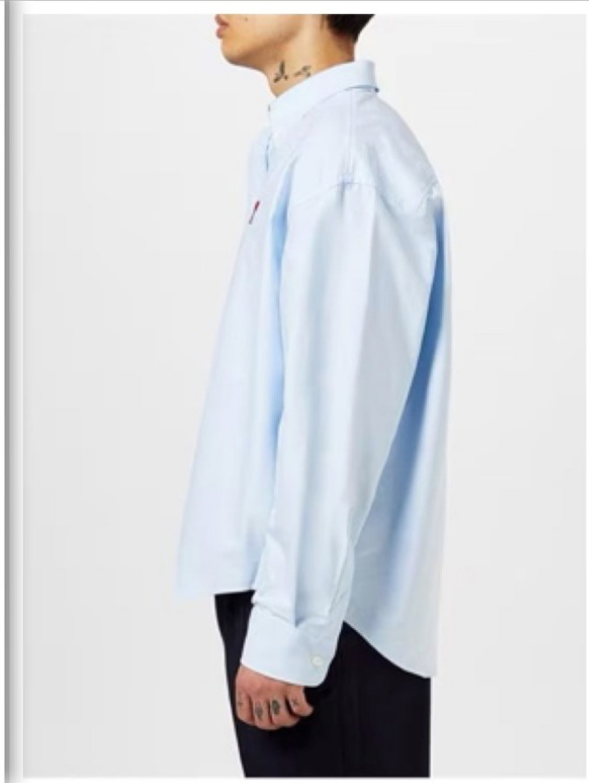

XS S M L

Composition: Main
Fabric: 100% cotton.
Rib: 98% cotton, 2%
elastane.

AMI PARIS AMI DE COUER T-SHIRT

8,000

XS S M

AMI PARIS AMI PARIS STRP SHIRT MENS

13,000

S M L XL