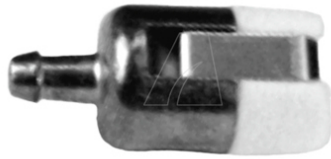

Fuel filter, fits engines up to 33 cc