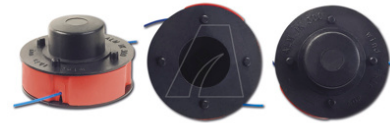

**Replacement spool
AT33 fit for Gardena
PowerCut 650/30
(Art.-Nr. 09811-20)**

**Spool fit for Black &
Decker**

**Spool fit for Black &
Decker**

**Spool fit for Bosch
ART23 SL, Ryobi,
Greenworks**

Spool fit for Flymo

**Spool fit for Bosch
ART35**

Trimmer drum, fits
Adlus, Bosch,
Gardena ...

Trimmer drum, fits
AL-KO, IKRA, CMI,
Floraseif

Trimmer drum, fits
ALDI and Einhell

Trimmer drum, fits
Asda, Draper, Einhell,
Florabest, Grizzly,
JCB, Mac Allister,
Performance Power,
Qualcast