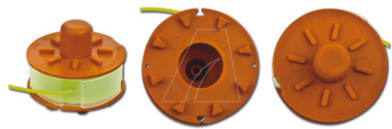

Trimmer drum, fits Gardena ...

Trimmer drum, fits Gardena ...

Trimmer drum, fits Gardena ...

Trimmer drum, fits Gardena ...

Trimmer drum, fits Gardol, Fleurette, Stiga ...

Trimmer drum, fits IKRA, STIGA, Viking