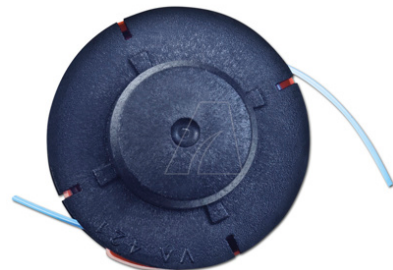

Trimmer drum, fits Mac Allister ...