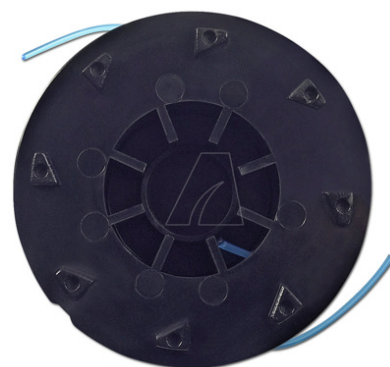

Trimmer drum, fits
Budget, Einhell,
Ryobi ...

Trimmer drum, fits
CMI, Einhell,
Euromate, Nu Tools

Trimmer drum, fits
Einhell, Floraself,
Ryobi, Homelite ...

Trimmer drum, fits
Einhell, Power Devil,
Performance Power
...

Trimmer drum, fits
Fleurette, Floraself,
Gardol ...

Trimmer drum, fits
Flymo, Gardena,
Gardol ...

Trimmer drum, fits
Gardena ...

Trimmer drum, fits
Gardena ...

Trimmer drum, fits
Gardena ...

Trimmer drum, fits Gardena ...