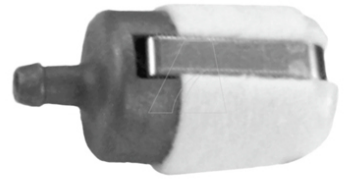

Fuel filter, fits engines up to 80 cc