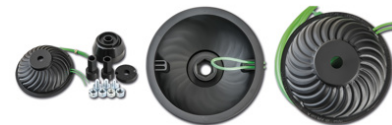

Brush blade 255 mm, 3 edges, CH Ø 25.4 mm, 3.0 mm

Brush blade 255 mm, 3 edges, CH Ø 20.0 mm, 3.0 mm

Mowing blade 255 mm, 8 teeth, CH Ø 25.4 mm, 1.4 mm

Aerodynamic line head including adapter kit

Aerodynamic line head including Adapter kit, large version

Aerodynamic line head including Adapter kit, small version

Cutter for trimmer lines, with template

Cutter for trimmer lines, with template

Trimmer line 1.3 mm x 15 m, round

Trimmer line 1.6 mm x 15 m, round