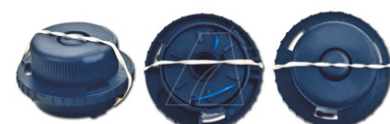

Trimmer drum, fits
CMI, Einhell,
Euromate, Nu Tools

Trimmer drum, fits
Einhell, Floraself,
Ryobi, Homelite ...

Trimmer drum, fits
Flymo, Gardena,
Gardol ...

Trimmer drum, fits
Gardena ...