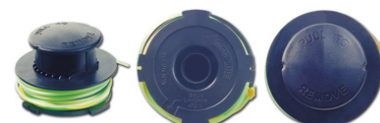

Trimmer drum, fits
McCulloch, Partner
...