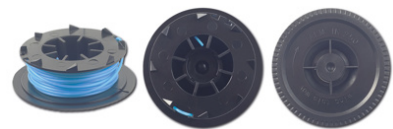

Trimmer drum, fits Gardena ...

Trimmer drum, fits Gardena ...

Trimmer drum, fits Gardena ...

Trimmer drum, fits Gardena ...

Trimmer drum, fits Gardol, Fleurette, Stiga ...

Trimmer drum, fits IKRA, STIGA, Viking