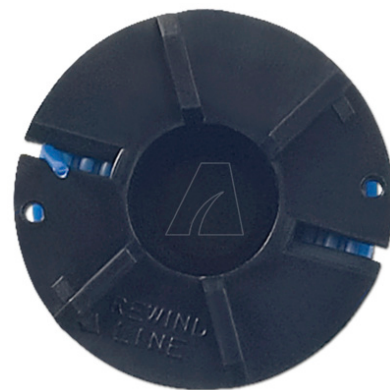

Trimmer drum, fits
Black & Decker,
Bosch ...