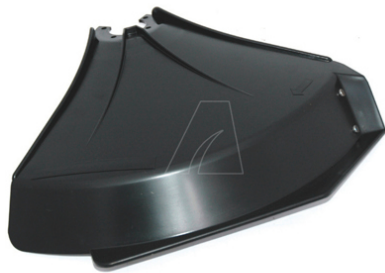

Guard including Blades