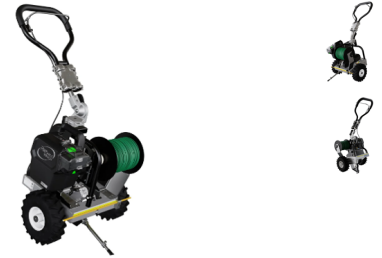

Portable-Winch cable-laying machine, battery powered, without battery and charger

PWM600MH-LI

The original 55-58 Rc hardened steel blade is now