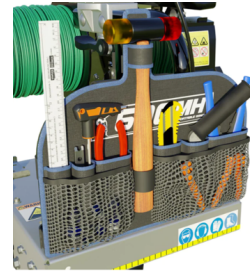

Tool bag for cable laying machine

PWMA-0018

Avoid wasting time by having the necessary tools at