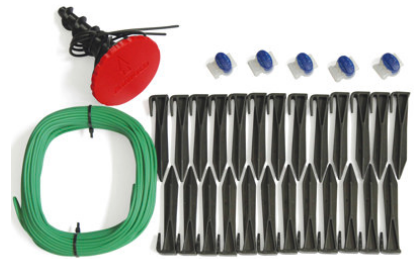

ARNOLD Robotic 2025

ARNOLD[®]
BE PART OF IT

Hybrid-Grass 1x1m, incl. 17 Bio-pegs
2025-HG-0001

Hybrid-Grass 1x2m, incl. 27 Bio-pegs
2025-HG-0002

Maintenance set AR50 for mowing robots and lawn mowers
2025-X1-0005

ARNOLD Easy-Zone AR20 mowing zone switch
2025-X1-0006

Universal garage for robotic mowers 82 x 46 x 70
2025-MG-0001

Wire tracker "PRO-TRACKER"
2025-WT-0001

Cleaning brush AZ101 for garden tools
2024-U1-0008

Connection kit AR10 with 10 cable ties 3M™ Scotchlok™ Type 314 + 3 cable clamps 3M™ Scotchlok™ Type 951

2025-X1-0001

10 pcs cable ties 3M™ Scotchlok™ Type 314

2025-X1-0003

10 pcs cable ties 3M™ Scotchlok™ Type MGC Moisture Guard

Weight: 38 kg

Multi-Position Anti-Vibration Handle: Vibration levels reduced by more than 50%, Improved operator comfort, Ergonomic, Pivots 30° to the right and tilts 180° front to back to provide optimal operator working position, Facilitates the installation of the wire in hard to reach places such as under hedges, shrubs and low branches