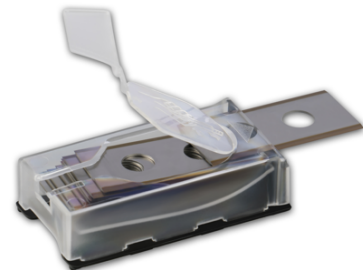

Mower blade set for Robomow RK and Cub Cadet XR robotic mowers, 8 pieces

1111-M6-1008