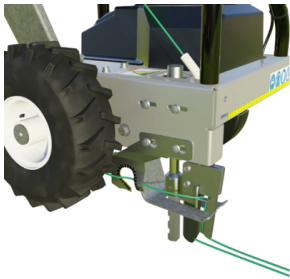

Cable add-on guide for cable laying machine

PWMA-0017