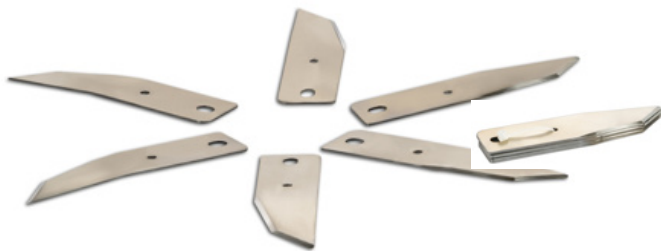

1111-S6-0031

Mower blade AR8 for robotic mowers, 355 mm

1111-S6-0033

Mower blade AR9 for robotic mowers, 290 mm

1111-S6-0032

Mower blade set AR18 for robotic mowers

1111-A2-0008

Mower blade set for Robomow RK and Cub Cadet XR robotic mowers, 8 pieces

Weight: 38 kg

Multi-Position Anti-Vibration Handle: Vibration levels reduced by more than 50%, Improved operator comfort, Ergonomic, Pivots 30° to the right and tilts 180° front to back to provide optimal operator working position, Facilitates the installation of the wire in hard to reach places such as under hedges, shrubs and low branches